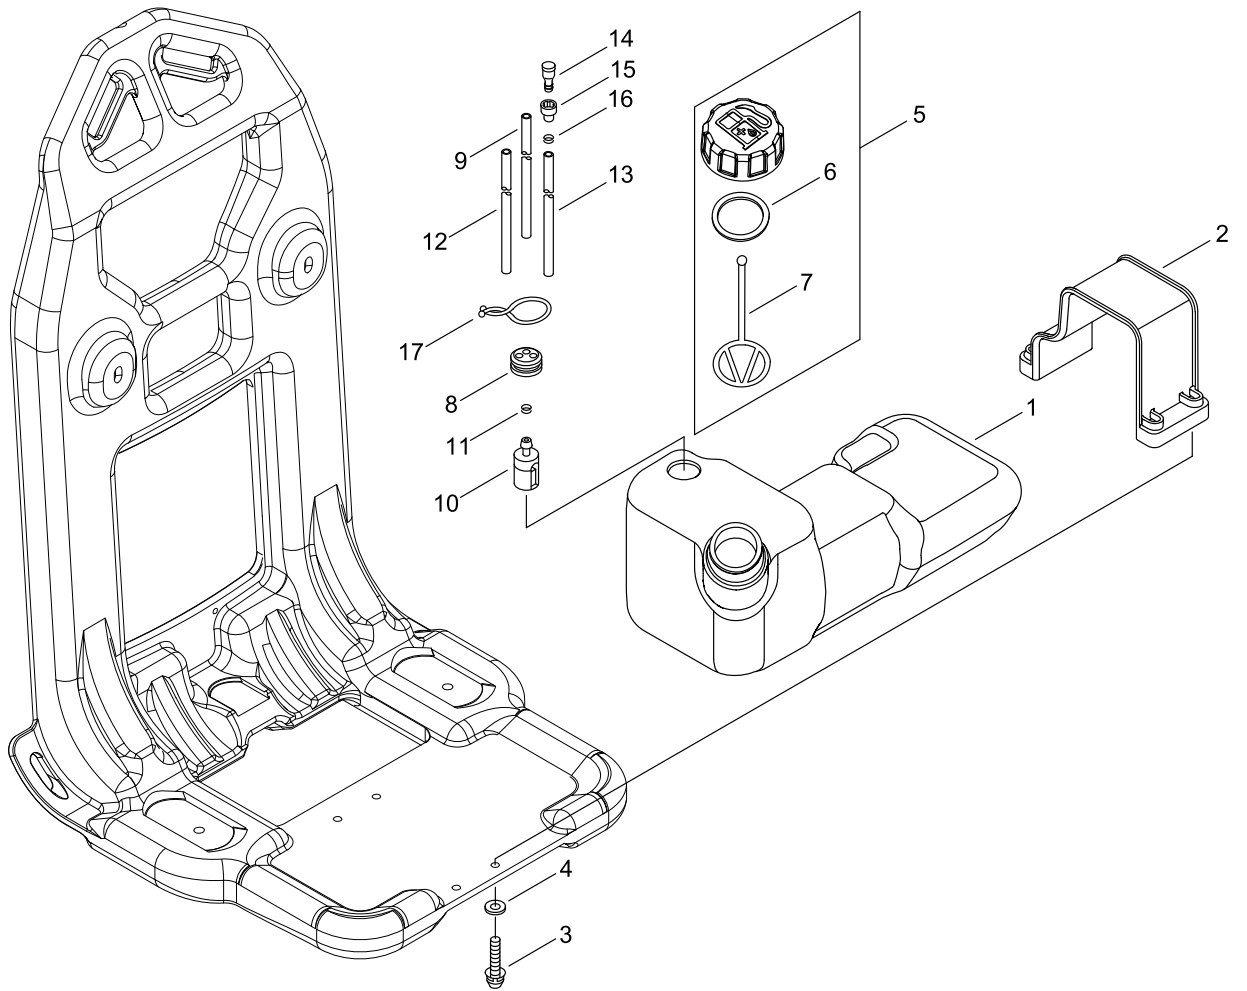

FUEL TANK

FUEL TANK

Key No.	LV (+)	Part No	Description	Qty	Standard
1		A350-002150	TANK, FUEL	1	
2		A392-000330	BAND, FUEL TANK	1	
3		900292-05025	SCREW	4	5*25
4		613019-07350	WASHER 5.5*16*2T	4	5.5*16*2T
5		P100-006640	CAP,FUEL ASY	1	
6	+	V107-000190	GASKET,FUEL CAP	1	37.9*T2.2
7	+	131051-56030	CLIP, FUEL CAP	1	100L
8		132115-55931	GROMMET, FUEL	1	3 ϕ 5
9		V471-000771	PIPE	1	3X6X280
10		A369-000460	STRAINER, FUEL	1	
11		V490-001230	CLIP	1	
12		132010-06460	PIPE 3* 6*110	1	3*6*110 YL
13		V471-005520	PIPE	1	3*6*60
14		A356-000031	VALVE,CHECK	1	
15		131328-40630	COVER, VENT	1	
16		V490-001230	CLIP	1	
17		132013-05060	CLIP, PIPE	1