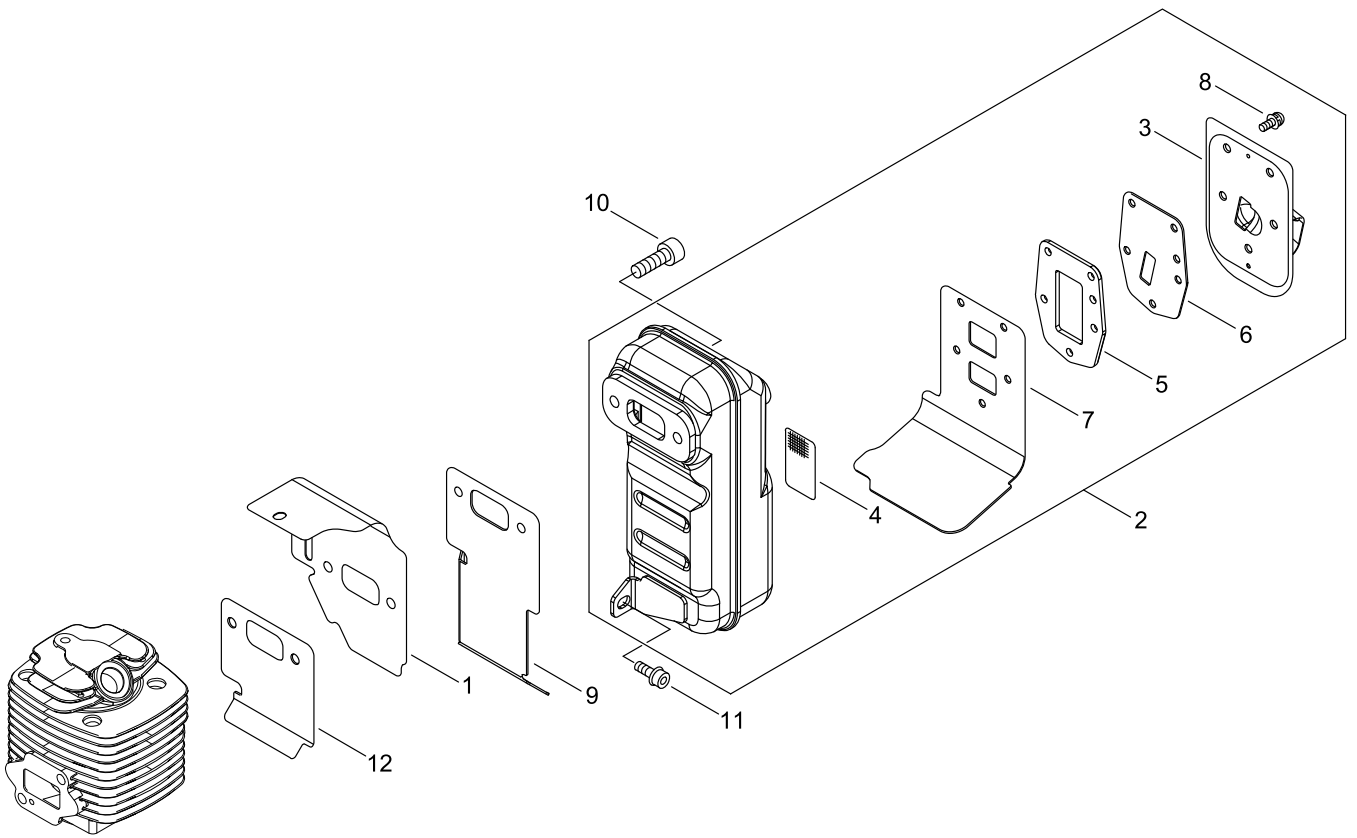

MUFFLER

MUFFLER

Key No.	LV (+)	Part No	Description	Qty	Standard
1		A160-000452	COVER,CYLINDER	1	
2		P100-008090	MUFFLER ASY	1	
3	+	A313-001771	GUIDE,EXH	1	DME700
4	+	145862-06720	SCREEN, MUFFLER	1	
5	+	V104-000302	GASKET,EXHAUST	1	
6	+	V104-000231	GASKET,EXHAUST	1	
7	+	V104-002470	GASKET,EXHAUST	1	ニホンパッキン NP7002
8	+	900238-04014	SCREW	5	4*14
9		V104-002480	GASKET,EXHAUST	1	NP7002
10		900105-06020	BOLT HSH	2	6*20
11		900106-05016	BOLT HSH, FLANGE	1	5*16
12		V104-001920	GASKET,EXHAUST	1