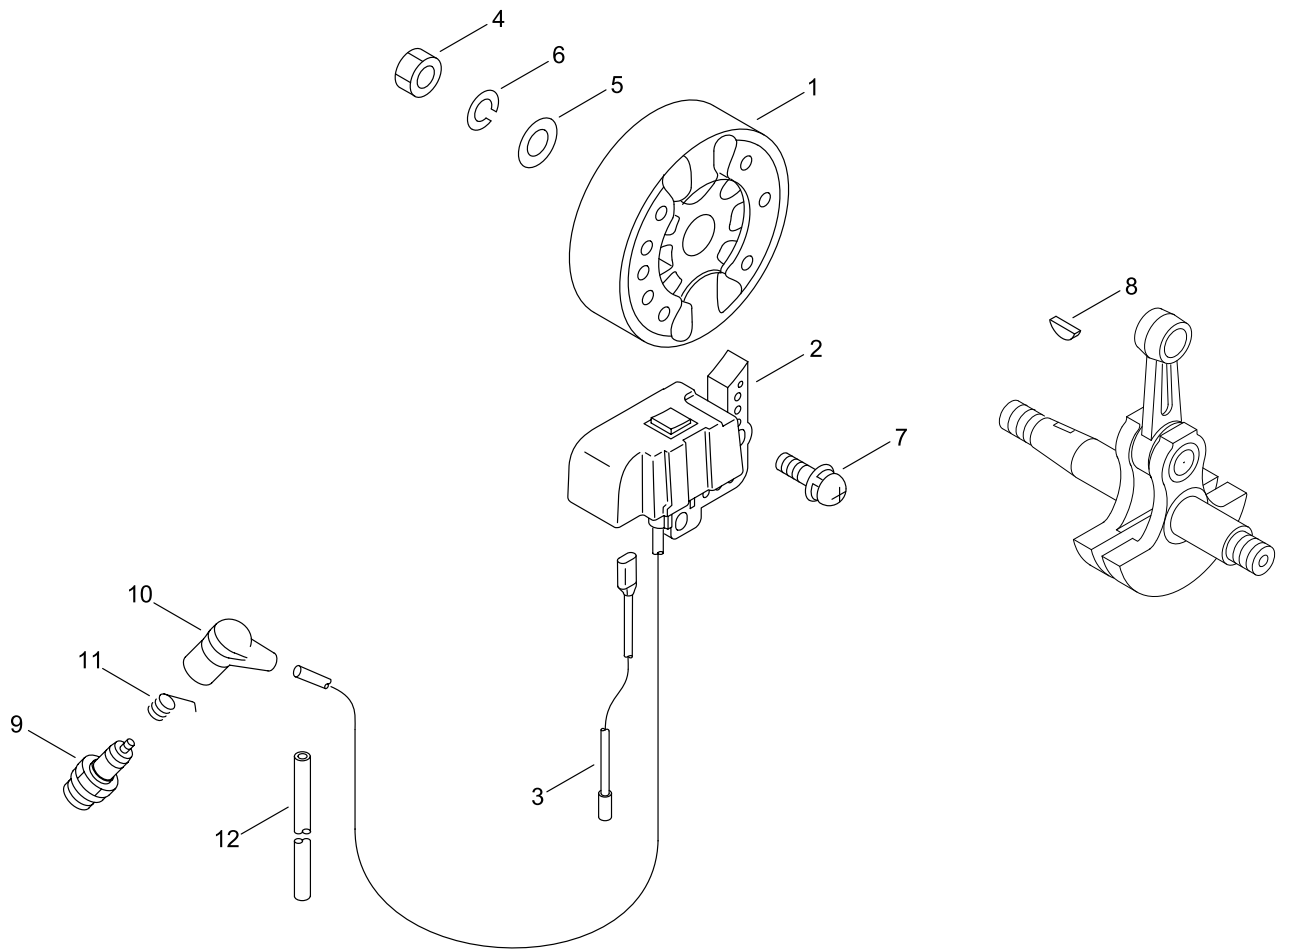

CYLINDER, PISTON, CRANKSHAFT

CYLINDER, PISTON, CRANKSHAFT

Key No.	LV (+)	Part No	Description	Qty	Standard
1		A011-000340	CRANKSHAFT,ASM	1	
2		P021-007450	PISTON KIT	1	
3	+	100011-08360	RING, PISTON	2	
4	+	100013-06210	PIN, PISTON	1	
5	+	100012-12330	BEARING, NEEDLE	1	
6	+	100015-00120	CIRCLIP, PISTON PIN	2	
7		A130-000570	CYLINDER	1	
8		900162-05022	BOLT HSH	4	5*22
9		V100-000741	GASKET,CYL	1	

MAGNETO

MAGNETO

Key No.	LV (+)	Part No	Description	Qty	Standard
1		156800-06161	ROTOR, MAGNETO	1	
2		A415-000011	MODULE, CDI	1	
3		V485-000190	LEAD	1	
4		900501-00010	NUT	1	10 P1.25
5		900602-00010	WASHER	1	10
6		900605-00010	WASHER, SPRING	1	10
7		900238-05018	SCREW	2	5*18
8		900323-03014	KEY, WOODRUFF	1	3*14
9		A425-000000	SPARKPLUG	1	BPMP8Y
10		159012-03433	CAP, SPARK PLUG	1	
11		159011-03432	COIL, SPARK PLUG	1	
12		156111-06160	TUBE 6.3*8*380	1	6.3*8*380

CARBURETOR

CARBURETOR

Key No.	LV (+)	Part No	Description	Qty	Standard
1		A021-003630	CARBURETOR, DIAPHRAGM	1	WYK-377
2	+	123179-05560	BODY ASSY, PUMP	1	
3	++	123126-10631	SCREEN, INLET	1	
4	++	123137-19830	VALVE, INLET NEEDLE	1	
5	++	123122-05560	SPRING, METER. LEVER	1	
6	++	123139-05560	SCREW, M. LEVER PIN	1	
7	++	123138-03930	PIN, METERING LEVER	1	
8	++	123123-03930	LEVER, METERING	1	
9	+	123180-05560	BODY, AIR PURGE	1	
10	+	123142-05560	COVER, PRIMER PUMP	1	
11	+	123181-40630	PUMP, PRIMER	1	
12	+	P003-005540	VALVE, THROTTLE	1	
13	+	123172-45130	SWIVEL	1	
14	+	123149-54230	WASHER	1	
15	+	123173-07930	CLIP	1	
16	+	P003-000100	GASKET, PUMP	1	
17	+	123112-40630	DIAPHRAGM, PUMP	1	
18	+	123140-05560	GASKET, M. DIAPHRAGM	1	
19	+	P003-001850	DIAPHRAGM, METERING	1	
20	+	123114-40630	SCREW	2	
21	+	P003-000180	BRACKET CABLE	1	
22	+	123143-12110	RING, PACKING	1	
23	+	123110-05560	SCREW, PUMP COVER	4	
24	+	P003-001130	NEEDLE, HIGH SPEED	1	