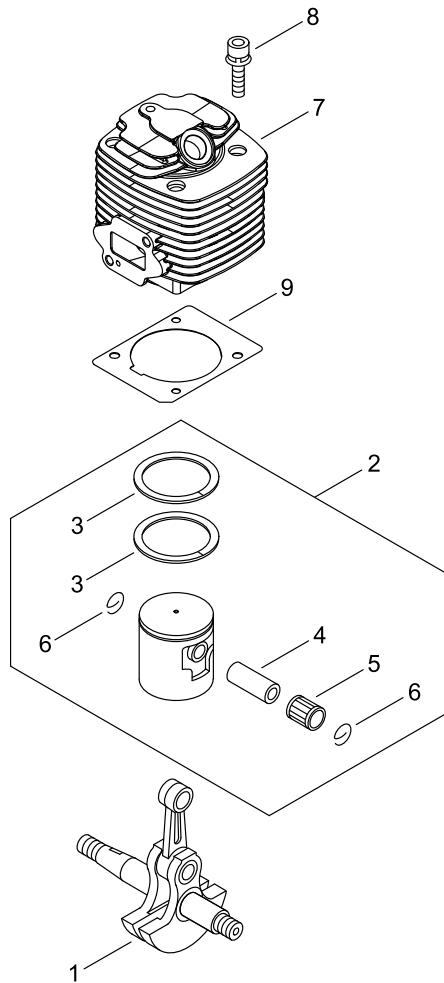

CYLINDER, PISTON, CRANKSHAFT

CYLINDER, PISTON, CRANKSHAFT

Key No.	LV (+)	Part No	Description	Qty	Standard
1		A011-000340	CRANKSHAFT,ASM	1	
2		P021-007450	PISTON KIT	1	
3	+	100011-08360	RING, PISTON	2	
4	+	100013-06210	PIN, PISTON	1	
5	+	100012-12330	BEARING, NEEDLE	1	
6	+	100015-00120	CIRCLIP, PISTON PIN	2	
7		A130-000570	CYLINDER	1	
8		900162-05022	BOLT HSH	4	5*22
9		V100-000741	GASKET,CYL	1	

MAGNETO

MAGNETO

Key No.	LV (+)	Part No	Description	Qty	Standard
1		156800-06161	ROTOR, MAGNETO	1	
2		A415-000011	MODULE, CDI	1	
3		V485-000190	LEAD	1	
4		900501-00010	NUT	1	10 P1.25
5		900602-00010	WASHER	1	10
6		900605-00010	WASHER, SPRING	1	10
7		900238-05018	SCREW	2	5*18
8		900323-03014	KEY, WOODRUFF	1	3*14
9		A425-000000	SPARKPLUG	1	BPMP8Y
10		159012-03433	CAP, SPARK PLUG	1	
11		159011-03432	COIL, SPARK PLUG	1	
12		156111-06160	TUBE 6.3*8*380	1	6.3*8*380

CARBURETOR

CARBURETOR

Key No.	LV (+)	Part No	Description	Qty	Standard
1		A021-003630	CARBURETOR, DIAPHRAGM	1	WYK-377
2	+	123179-05560	BODY ASSY, PUMP	1	
3	++	123126-10631	SCREEN, INLET	1	
4	++	123137-19830	VALVE, INLET NEEDLE	1	
5	++	123122-05560	SPRING, METER. LEVER	1	
6	++	123139-05560	SCREW, M. LEVER PIN	1	
7	++	123138-03930	PIN, METERING LEVER	1	
8	++	123123-03930	LEVER, METERING	1	
9	+	123180-05560	BODY, AIR PURGE	1	
10	+	123142-05560	COVER, PRIMER PUMP	1	
11	+	123181-40630	PUMP, PRIMER	1	
12	+	P003-005540	VALVE, THROTTLE	1	
13	+	123172-45130	SWIVEL	1	
14	+	123149-54230	WASHER	1	
15	+	123173-07930	CLIP	1	
16	+	P003-000100	GASKET, PUMP	1	
17	+	123112-40630	DIAPHRAGM, PUMP	1	
18	+	123140-05560	GASKET, M. DIAPHRAGM	1	
19	+	P003-001850	DIAPHRAGM, METERING	1	
20	+	123114-40630	SCREW	2	
21	+	P003-000180	BRACKET CABLE	1	
22	+	123143-12110	RING, PACKING	1	
23	+	123110-05560	SCREW, PUMP COVER	4	
24	+	P003-001130	NEEDLE, HIGH SPEED	1	