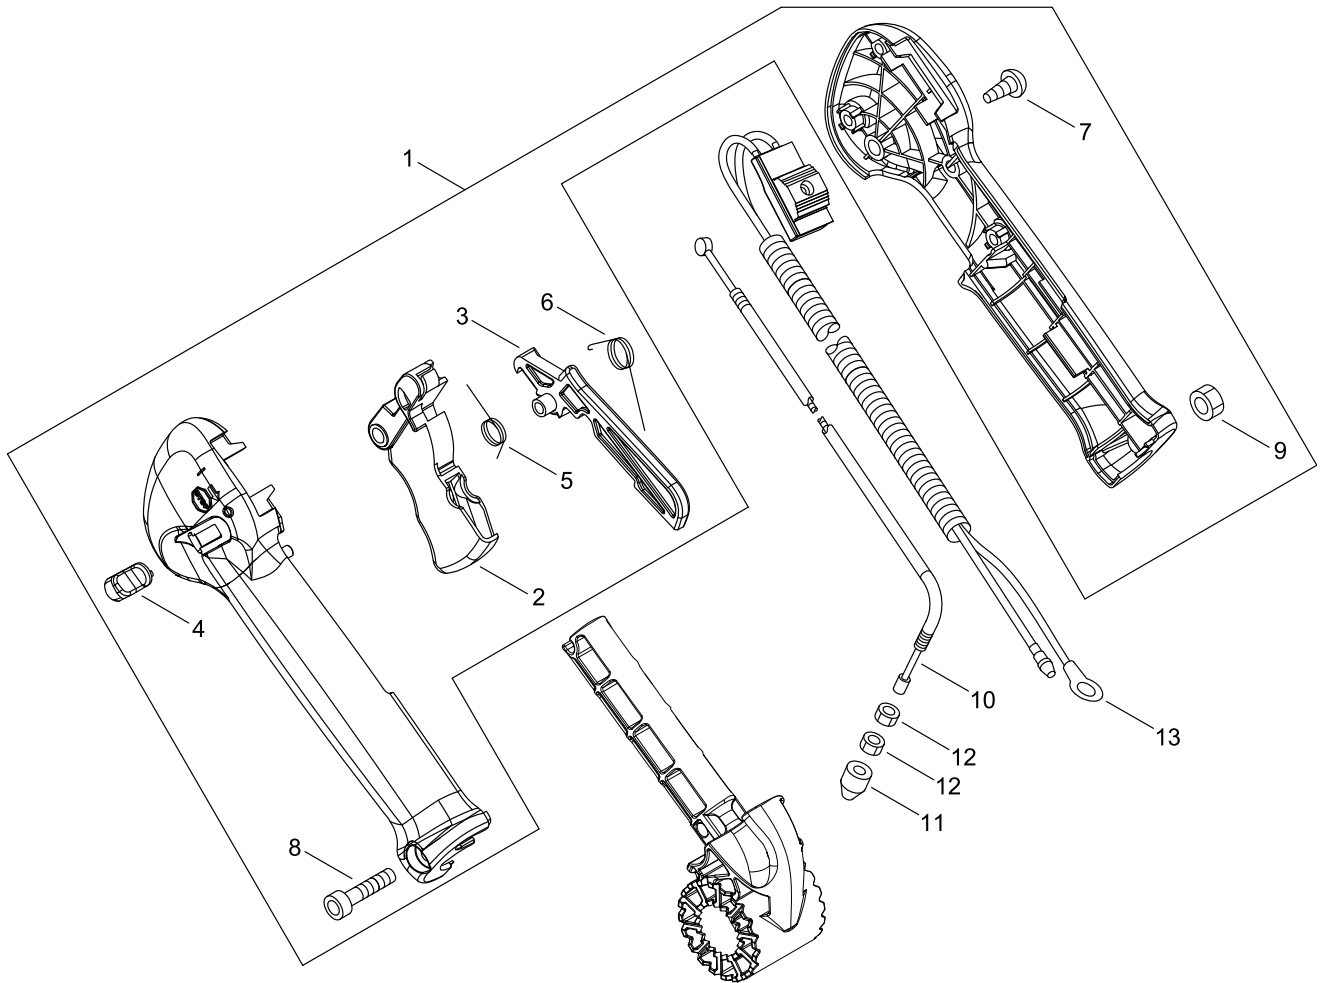

THROTTLE

THROTTLE

Key No.	LV (+)	Part No	Description	Qty	Standard
1		P100-003060	THROTTLE ASY	1	
2	+	C450-000270	CONTROL, THROTTLE	1	
3	+	C460-000111	LOCKOUT, THROTTLE	1	70MM
4	+	C463-000020	KNOB, LATCH	1	
5	+	V452-000360	SPRING,TORSION	1	
6	+	V452-000350	SPRING,TORSION	1	
7	+	900256-04016	SCREW, TAPPING	3	4*16
8	+	91119-05030	BOLT HSH	1	5*30
9	+	900500-00005	NUT	1	5
10		V430-003661	CABLE,BOWDEN	1	1325L32-78.5
11		V494-000080	CAP	1	
12		900502-00006	NUT	2	6
13		P021-051640	ON OFF SWITCH	1