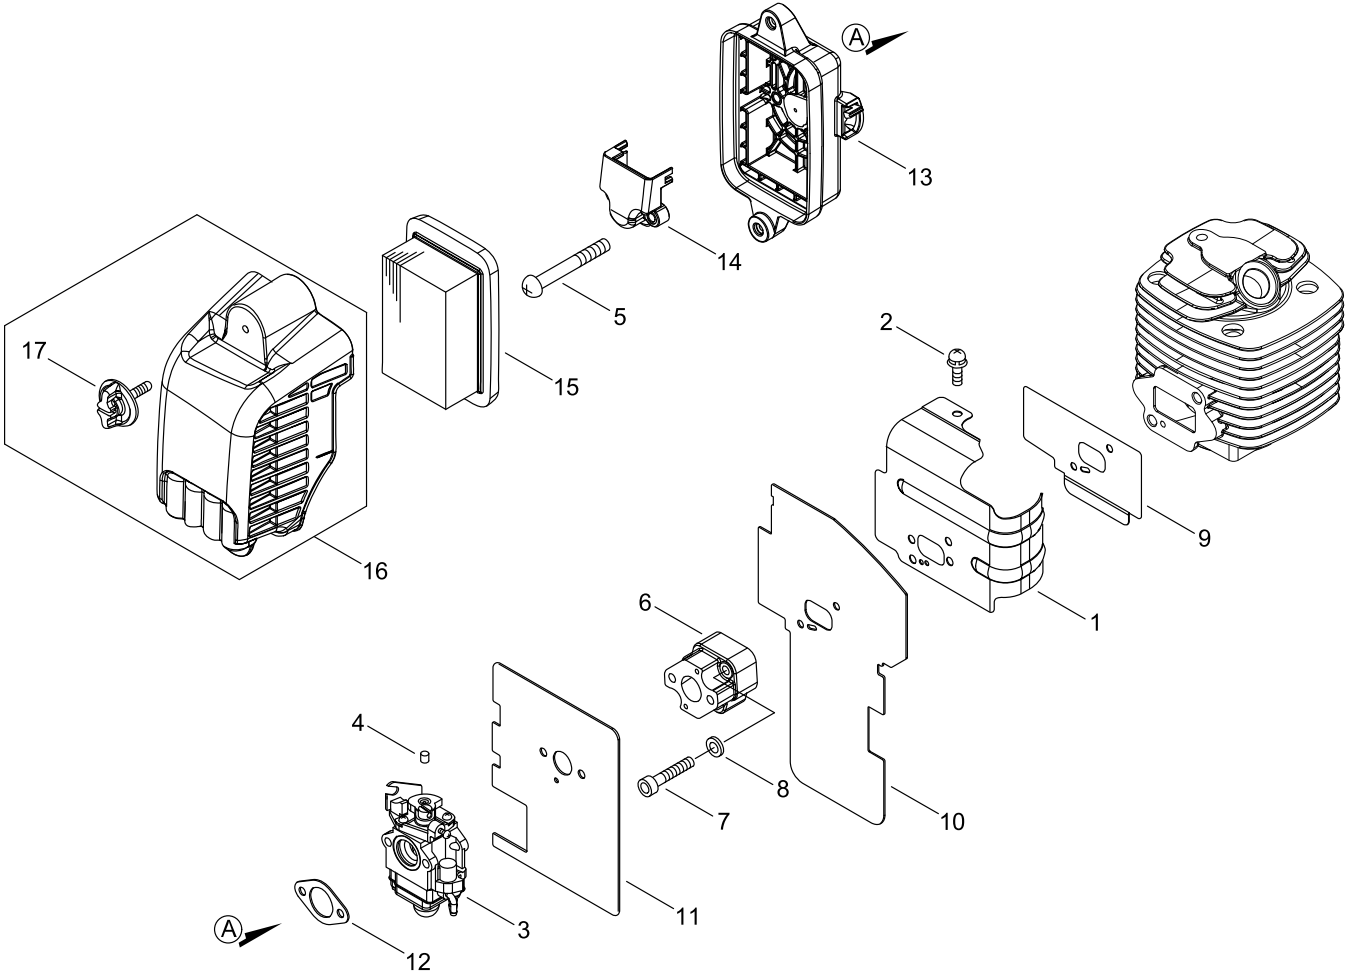

AIR CLEANER, CARBURETOR

AIR CLEANER, CARBURETOR

Key No.	LV (+)	Part No	Description	Qty	Standard
1		A160-002881	COVER,CYLINDER	1	IN
2		900242-05010	SCREW	1	5*10
3		A021-003630	CARBURETOR, DIAPHRAGM	1	WYK-377
4		A259-000000	CAP,LIMITER	2	WALBRO 88-265
5		91331-05060	SCREW	2	5*60
6		A200-001170	INSULATOR, INTAKE	1	
7		900105-05030	BOLT HSH	2	5*30
8		145712-14730	WASHER	2	
9		V103-001710	GASKET,INTAKE	1	
10		V103-001720	GASKET,INTAKE	1	
11		V103-002140	GASKET,INTAKE	1	T=1.0
12		V103-001790	GASKET,INTAKE	1	NP7010 T:1.2
13		P100-008070	CASE,CLEANER	1	
14		A244-000300	PLATE, PREVENT	1	
15		A226-000032	ELEMENT,AIR FILTER	1	
16		P100-001090	CLEANER COVER ASY	1	
17	+	A235-000380	KNOB,CLEANER LID	2