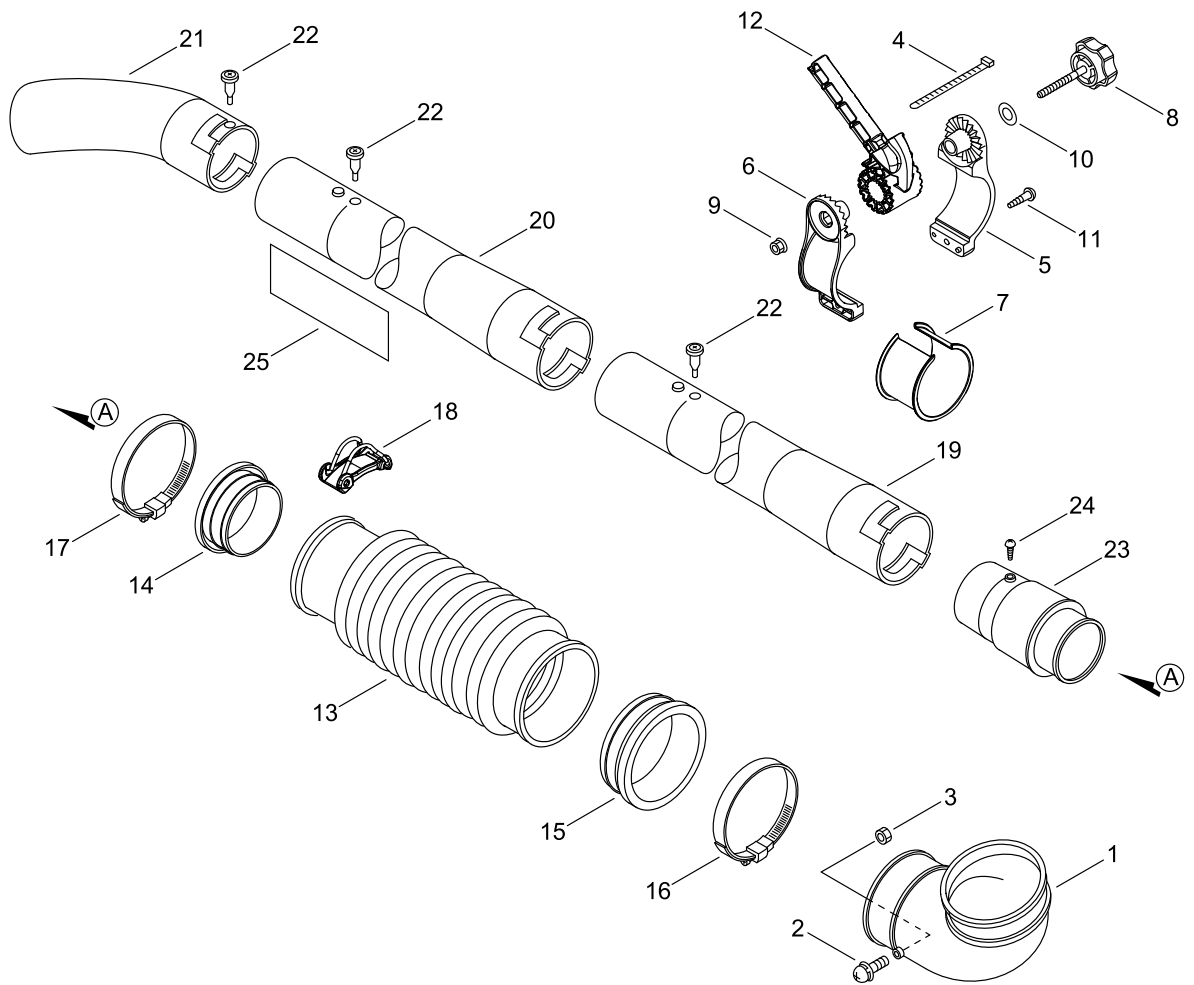

PIPE

PIPE

Key No.	LV (+)	Part No	Description	Qty	Standard
1		210011-05510	ELBOW, BLOWING	1	
2		900220-05014	SCREW	1	5*14
3		900500-00005	NUT	1	5
4		178121-43230	BAND	1	CV-150 BL
5		C405-000250	BRACKET,HANDLE	1	
6		C405-000260	BRACKET,HANDLE	1	
7		E281-000000	COLLAR,BLOW PIPE	1	
8		V299-000630	KNOB,FASTENER	1	BOLT/ V299520010X
9		433019-03933	NUT, FLANGE 6	1	6
10		178516-07560	WASHER 6	1	
11		900253-05020	SCREW, TAPPING	1	5*20
12		C472-000110	FIXTURE,TRIGGER BRKT	1	
13		210013-04112	PIPE, FLEXIBLE	1	
14		210032-04110	PACKING, FLX. PIPE	1	
15		210036-04110	GASKET, FLX. PIPE	1	
16		V495-000440	BAND	1	77.8MM /101.6MM
17		V495-000430	BAND	1	58.7MM / 82.5MM
18		C487-000420	HOLDER, CABLE	1	CABLE HOLDER ASM
19		E165-000570	PIPE,BLOWER	1	
20		E165-000580	PIPE,BLOWER	1	
21		E165-000591	PIPE,BLOWER	1	
22		V490-001120	CLIP	3	
23		P100-003030	PIPE, SWIVEL	1	
24		900256-05010	SCREW, TAPPING	1	5*10
25		X524-007290	LABEL	1	E20