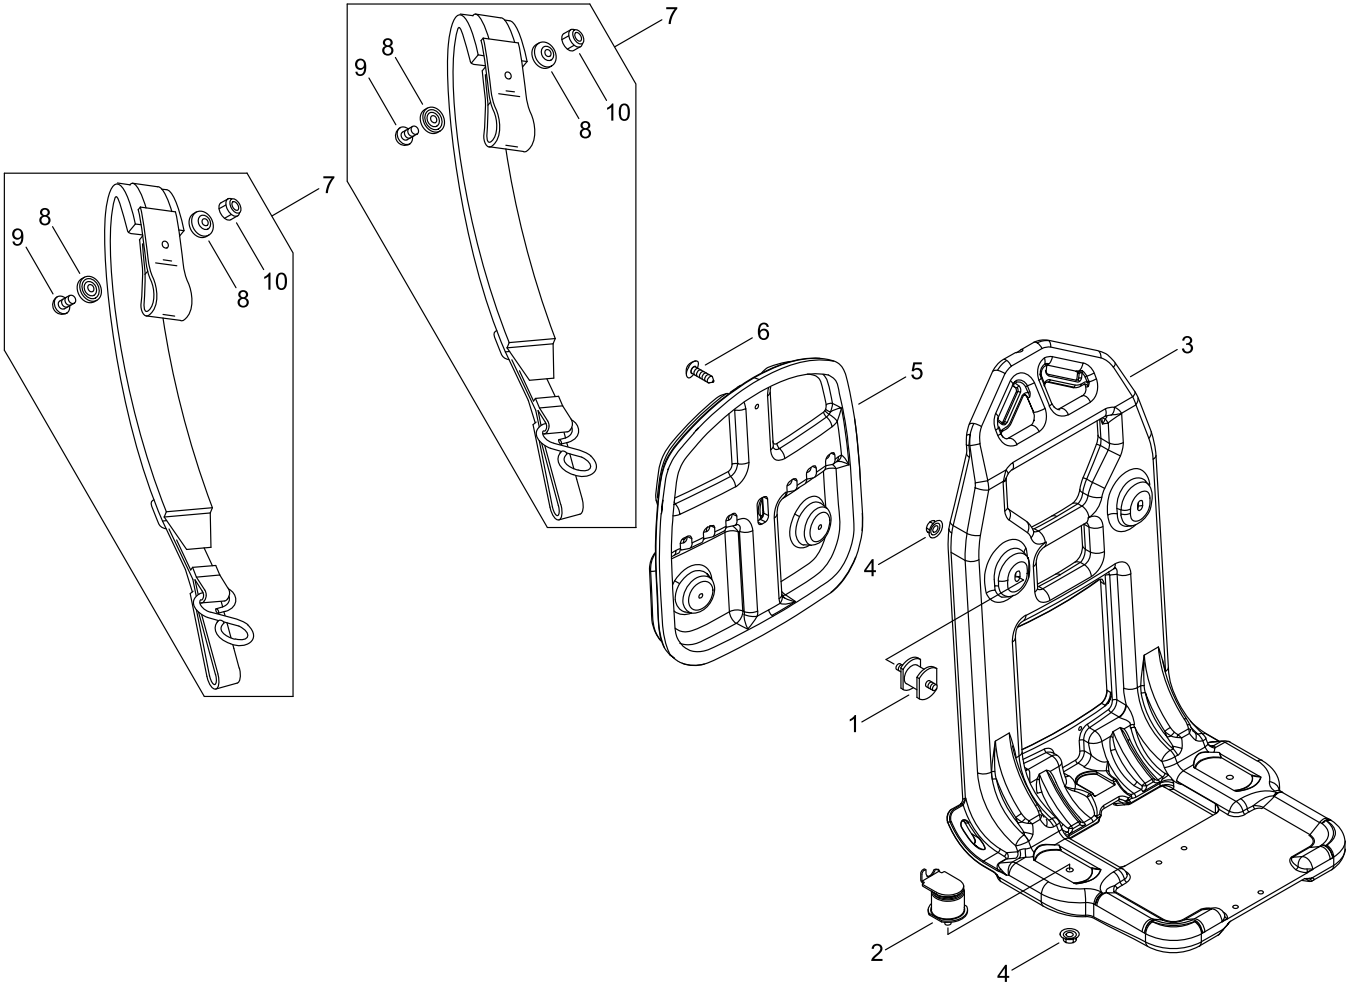

BACKPACK HARNESS

BACKPACK HARNESS

Key No.	LV (+)	Part No	Description	Qty	Standard
1		200910-06210	CUSHION	2	
2		V402-000100	CUSHION,6	2	
3		C620-000450	FRAME, BACKPACK	1	
4		250916-06210	NUT	4	
5		C630-000070	SEAT, BACKPACK	1	
6		V491-000090	CLIP	3	
7		P100-008100	HARNESS,ASM BACKPACK	2	
8	+	300328-03210	WASHER, HARNESS	4	
9	+	900216-05016	SCREW	2	5*16
10	+	900560-00005	NUT, LOCK	2	5