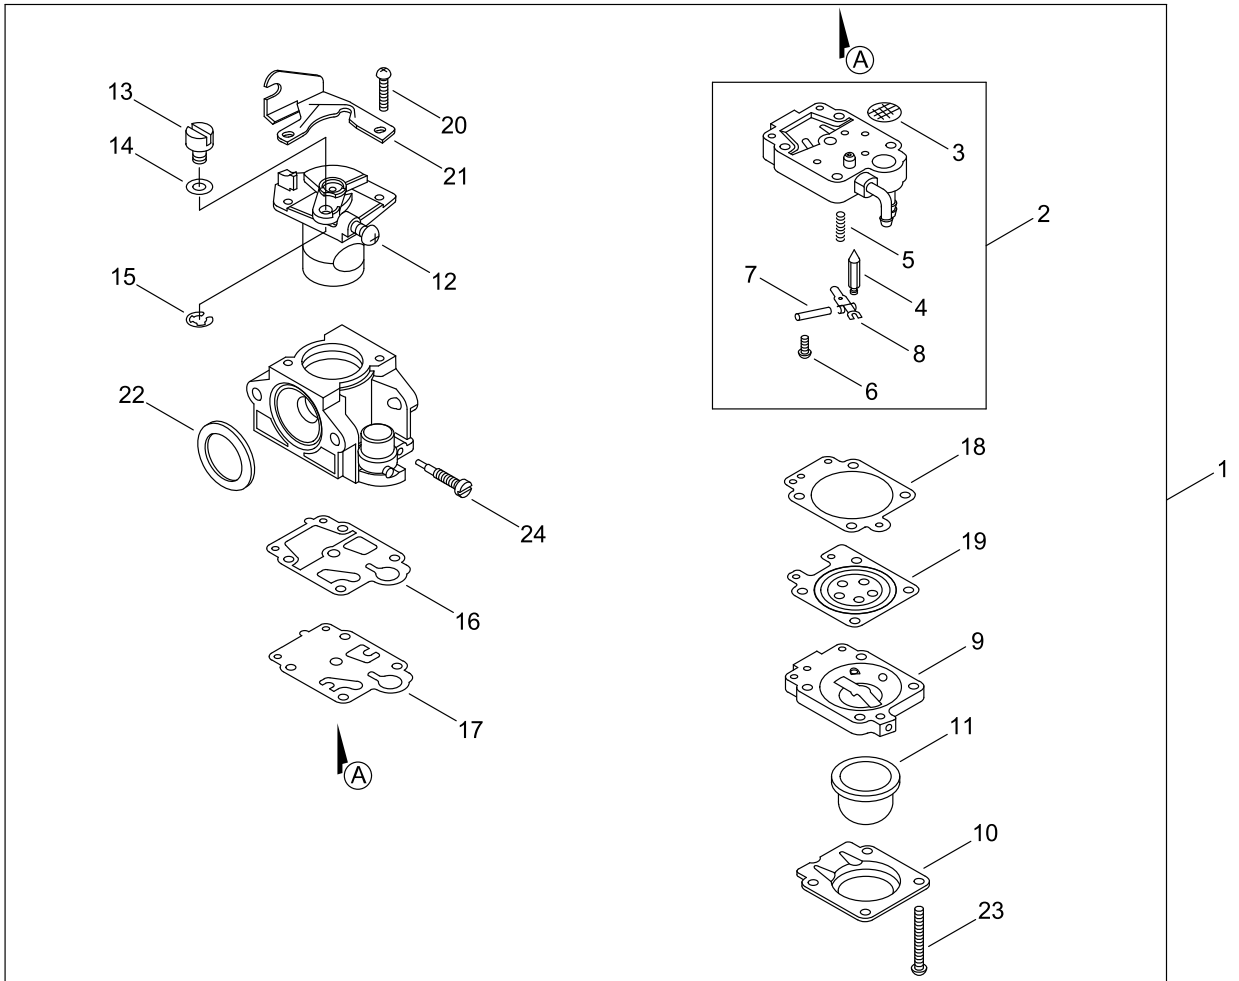

CRANKCASE

CRANKCASE

Key No.	LV (+)	Part No	Description	Qty	Standard
1		P100-004220	CRANKCASE SET	1	
2	+	900162-05040	BOLT HSH	4	5*40
3	+	100242-10721	GASKET, CRANKCASE	1	
4	+	94036-46202	BEARING, BALL	2	6202
5	+	100213-00310	OILSEAL	2	ISCD 15 25 7
6		159129-08261	COVER, DUST	1	
7		900238-05018	SCREW	1	5*18
8		151112-04630	BUSHING	1	
9		91127-05035	BOLT HSH	6	5*35

MAGNETO

MAGNETO

Key No.	LV (+)	Part No	Description	Qty	Standard
1		156800-06161	ROTOR, MAGNETO	1	
2		A415-000011	MODULE, CDI	1	
3		V485-000190	LEAD	1	
4		900501-00010	NUT	1	10 P1.25
5		900602-00010	WASHER	1	10
6		900605-00010	WASHER, SPRING	1	10
7		900238-05018	SCREW	2	5*18
8		900323-03014	KEY, WOODRUFF	1	3*14
9		A425-000000	SPARKPLUG	1	BPMP8Y
10		159012-03433	CAP, SPARK PLUG	1	
11		159011-03432	COIL, SPARK PLUG	1	
12		156111-06160	TUBE 6.3*8*380	1	6.3*8*380

CARBURETOR

CARBURETOR

Key No.	LV (+)	Part No	Description	Qty	Standard
1		A021-003630	CARBURETOR, DIAPHRAGM	1	WYK-377
2	+	123179-05560	BODY ASSY, PUMP	1	
3	++	123126-10631	SCREEN, INLET	1	
4	++	123137-19830	VALVE, INLET NEEDLE	1	
5	++	123122-05560	SPRING, METER. LEVER	1	
6	++	123139-05560	SCREW, M. LEVER PIN	1	
7	++	123138-03930	PIN, METERING LEVER	1	
8	++	123123-03930	LEVER, METERING	1	
9	+	123180-05560	BODY, AIR PURGE	1	
10	+	123142-05560	COVER, PRIMER PUMP	1	
11	+	123181-40630	PUMP, PRIMER	1	
12	+	P003-005540	VALVE, THROTTLE	1	
13	+	123172-45130	SWIVEL	1	
14	+	123149-54230	WASHER	1	
15	+	123173-07930	CLIP	1	
16	+	P003-000100	GASKET, PUMP	1	
17	+	123112-40630	DIAPHRAGM, PUMP	1	
18	+	123140-05560	GASKET, M. DIAPHRAGM	1	
19	+	P003-001850	DIAPHRAGM, METERING	1	
20	+	123114-40630	SCREW	2	
21	+	P003-000180	BRACKET CABLE	1	
22	+	123143-12110	RING, PACKING	1	
23	+	123110-05560	SCREW, PUMP COVER	4	
24	+	P003-001130	NEEDLE, HIGH SPEED	1	