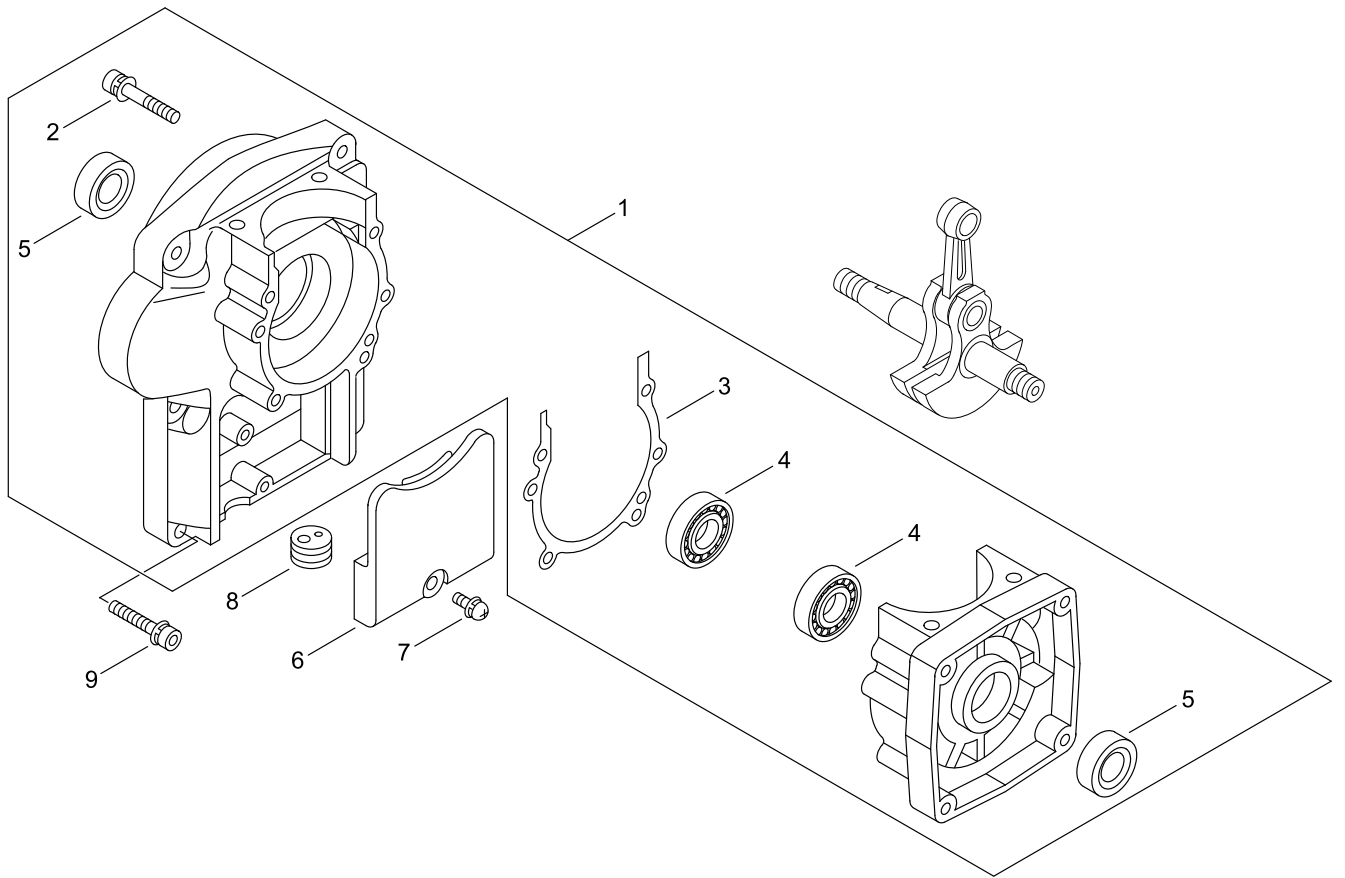

CYLINDER, PISTON, CRANKSHAFT

CYLINDER, PISTON, CRANKSHAFT

Key No.	LV (+)	Part No	Description	Qty	Standard
1		A011-000340	CRANKSHAFT,ASM	1	
2		P021-007450	PISTON KIT	1	
3	+	100011-08360	RING, PISTON	2	
4	+	100013-06210	PIN, PISTON	1	
5	+	100012-12330	BEARING, NEEDLE	1	
6	+	100015-00120	CIRCLIP, PISTON PIN	2	
7		A130-000570	CYLINDER	1	
8		900162-05022	BOLT HSH	4	5*22
9		V100-000741	GASKET,CYL	1	

CRANKCASE

CRANKCASE

Key No.	LV (+)	Part No	Description	Qty	Standard
1		P100-004220	CRANKCASE SET	1	
2	+	900162-05040	BOLT HSH	4	5*40
3	+	100242-10721	GASKET, CRANKCASE	1	
4	+	94036-46202	BEARING, BALL	2	6202
5	+	100213-00310	OILSEAL	2	ISCD 15 25 7
6		159129-08261	COVER, DUST	1	
7		900238-05018	SCREW	1	5*18
8		151112-04630	BUSHING	1	
9		91127-05035	BOLT HSH	6	5*35

CARBURETOR

CARBURETOR

Key No.	LV (+)	Part No	Description	Qty	Standard
1		A021-003630	CARBURETOR, DIAPHRAGM	1	WYK-377
2	+	123179-05560	BODY ASSY, PUMP	1	
3	++	123126-10631	SCREEN, INLET	1	
4	++	123137-19830	VALVE, INLET NEEDLE	1	
5	++	123122-05560	SPRING, METER. LEVER	1	
6	++	123139-05560	SCREW, M. LEVER PIN	1	
7	++	123138-03930	PIN, METERING LEVER	1	
8	++	123123-03930	LEVER, METERING	1	
9	+	123180-05560	BODY, AIR PURGE	1	
10	+	123142-05560	COVER, PRIMER PUMP	1	
11	+	123181-40630	PUMP, PRIMER	1	
12	+	P003-005540	VALVE, THROTTLE	1	
13	+	123172-45130	SWIVEL	1	
14	+	123149-54230	WASHER	1	
15	+	123173-07930	CLIP	1	
16	+	P003-000100	GASKET, PUMP	1	
17	+	123112-40630	DIAPHRAGM, PUMP	1	
18	+	123140-05560	GASKET, M. DIAPHRAGM	1	
19	+	P003-001850	DIAPHRAGM, METERING	1	
20	+	123114-40630	SCREW	2	
21	+	P003-000180	BRACKET CABLE	1	
22	+	123143-12110	RING, PACKING	1	
23	+	123110-05560	SCREW, PUMP COVER	4	
24	+	P003-001130	NEEDLE, HIGH SPEED	1	