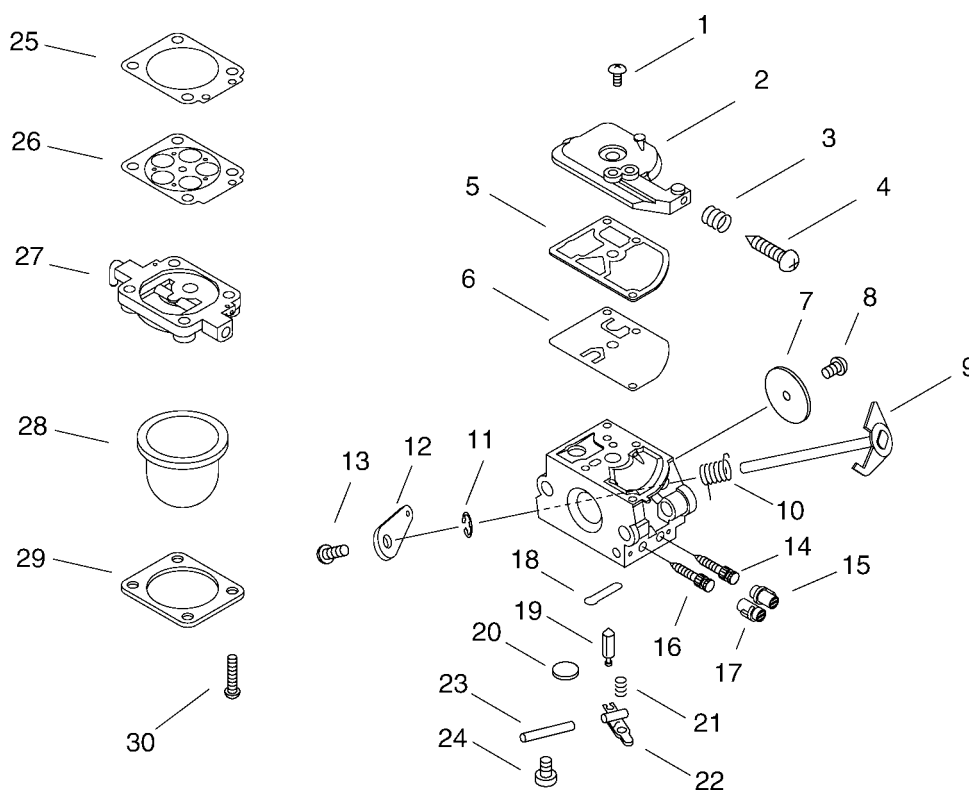

KEY	LV	PART NUMBER	Q'TY	DESCRIPTION	REMARKS
		A021-000771	1	CARBURETOR,DIAPHRAGM	
1	+	125310-13930	1	SCREW	
2	+	125324-08360	1	COVER, PUMP	
3	+	125333-08560	1	SPRING,ADJUST SCREW	
4	+	125344-08560	1	SCREW	
5	+	125325-08360	1	GASKET, PUMP	
6	+	125312-08660	1	DIAPHRAGM, FUEL PUMP	
7	+	125316-13930	1	VALVE, THROTTLE	
8	+	125314-13930	1	SCREW	
9	+	P005-002040	1	SHAFT ASY,THROTTLE	
10	+	125313-08360	1	SPRING, THRT. RETURN	
11	+	125327-13930	1	CLIP	
12	+	125350-08360	1	LEVER, THROTTLE	
13	+	125348-13930	1	SCREW	
14	+	P005-001600	1	SCREW, IDLE MIXTURE	
15	+	125329-09860	1	LIMITER, MIXTURE	
16	+	P005-001590	1	SCREW,MAINN MIXTURE	
17	+	125329-39030	1	LIMITER, MIXTURE	
18	+	125345-08360	1	PLUG, WELCH	
19	+	125337-08260	1	VALVE, INLET NEEDLE	
20	+	125326-08360	1	STRAINER	
21	+	125322-13930	1	SPRING, COIL	
22	+	125323-08260	1	ARM, VALVE	
23	+	125338-13930	1	PIN, METERING ARM