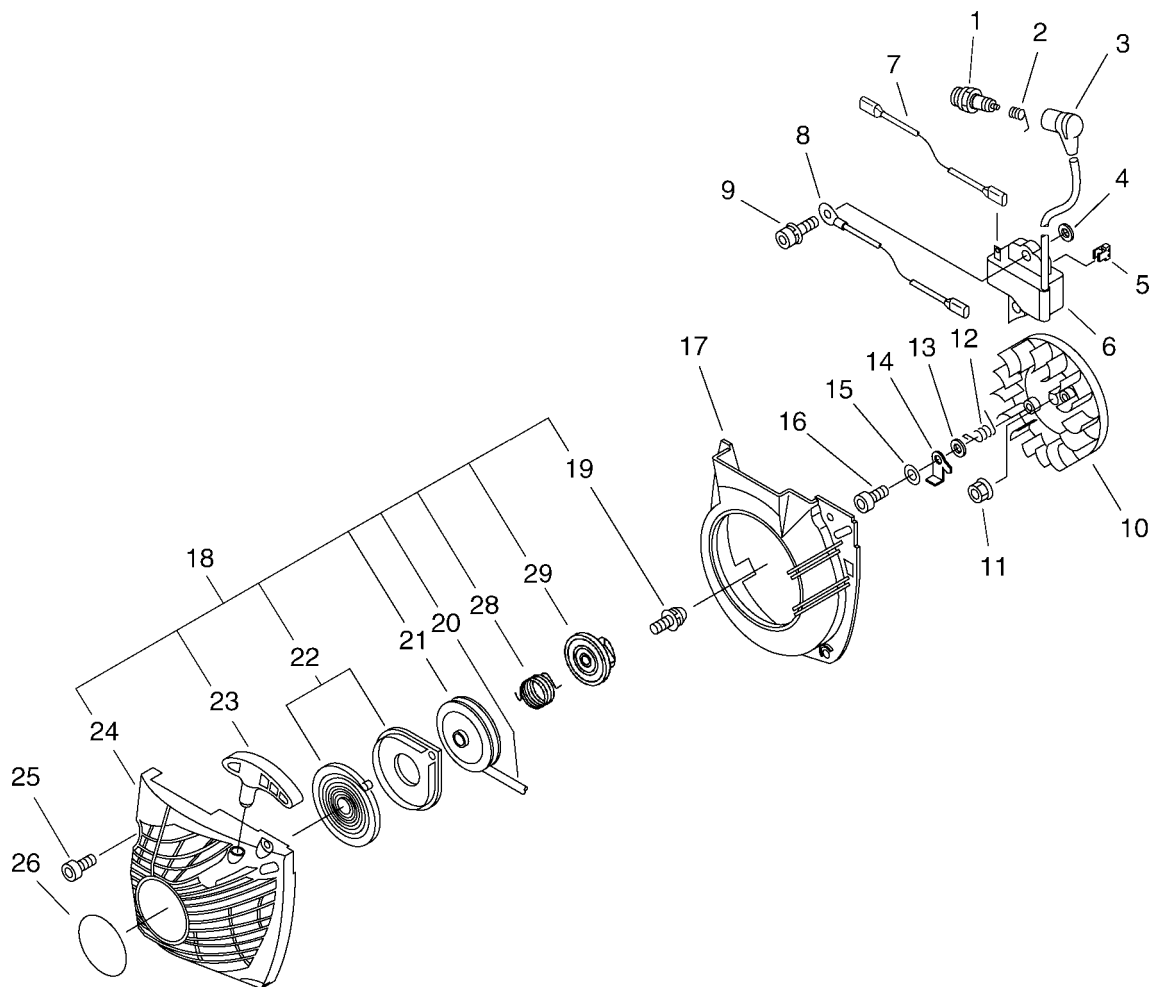

KEY	LV	PART NUMBER	Q'TY	DESCRIPTION	REMARKS
1		A425-000000	1	SPARKPLUG	
2		A426-000010	1	TERMINAL, SPARKPLUG	
3		A427-000012	1	CAP, SPARK PLUG	
4		150117-16430	2	SPACER	
5		V490-000310	1	CLIP	
6		A411-000264	1	COIL, IGNITION	
7		V485-000680	1	LEAD	
8		V485-000620	1	LEAD	
9		900162-05020	2	BOLT, H.S. 5*20	
10		A409-000272	1	ROTOR, MAGNETO	
11		900515-00008	1	NUT, FLANGE 8	
12		177234-35430	2	SPRING, RETURN	
13		177247-04630	2	SPACER, RATCHET	
14		A514-000050	2	PAWL	
15		900603-00005	2	WASHER 5	
16		V203-000090	2	BOLT, 5	
17		A172-000571	1	COVER, FAN	
18		A051-000980	1	STARTER, RECOIL ASY	
19	+	177236-61830	1	SCREW	
29	+	A507-000021	1	CATCHER, PAWL	
28	+	V452-000220	1	SPRING, TORSION	
20	+	P022-008440	1	ROPE, STARTER	
21	+	A506-000030	1	REEL, ROPE	
22	+	P022-010440	1	SPRING KIT, REWIND