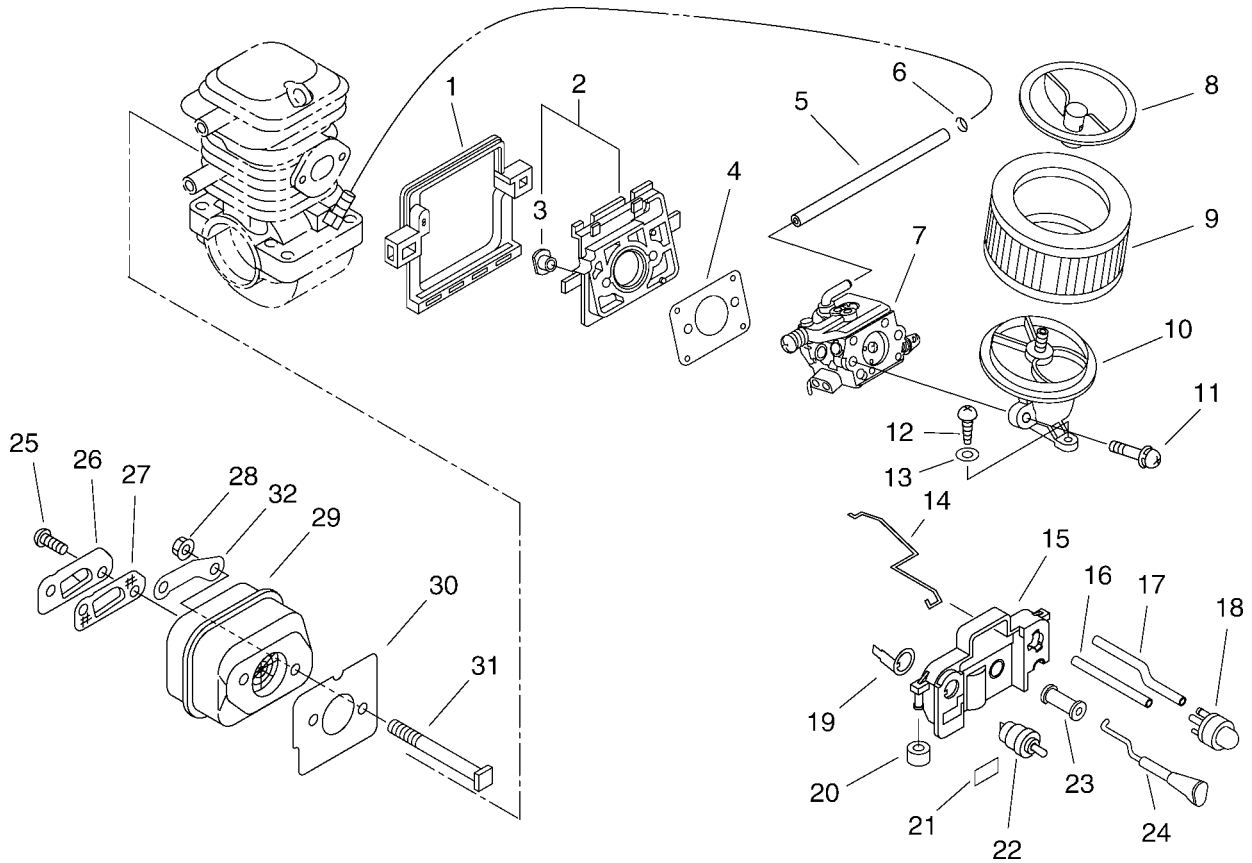

KEY	LV	PART NUMBER	Q'TY	DESCRIPTION	REMARKS
25		900220-04008	2	SCREW 4*8	
26		A313-000810	1	GUIDE, EXHAUST	
27		A310-000060	1	SCREEN, ARRESTOR	
28		900516-00005	2	NUT, FRANGE 5	
29		A300-000680	1	MUFFLER, EXHAUST	
30		V104-000731	1	GASKET, EXHAUST	
31		V203-000220	2	BOLT, 5	
32		V150-001820	1	PLATE, EYE