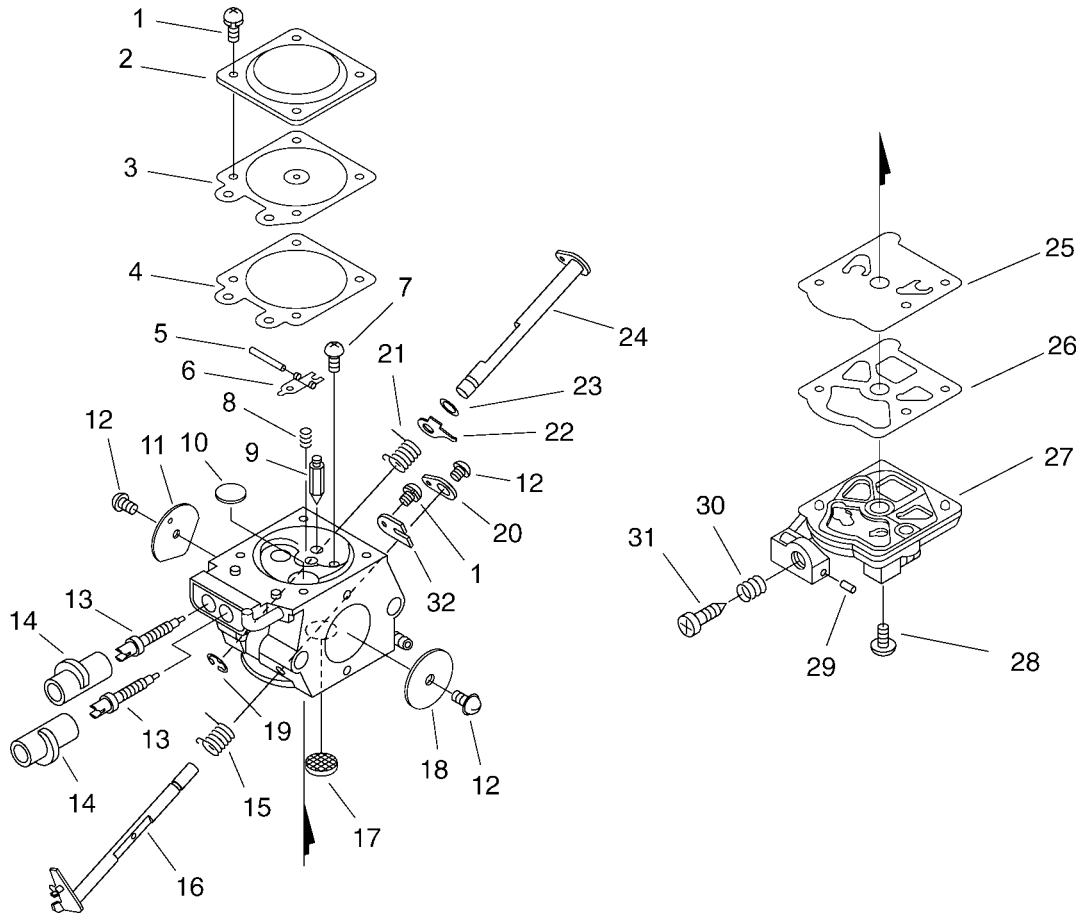

CS-420ES 7 Carburettor

KEY	LV	PART NUMBER	Q'TY	DESCRIPTION	REMARKS
24	+	P003-000150	1	CHOKE, SHAFT	
25	+	123112-15030	1	DIAPHRAGM, FUEL PUMP	
26	+	123125-15030	1	GASKET, FUEL PUMP	
27	+	123124-38330	1	COVER, FUEL PUMP	
28	+	123110-03930	1	SCREW, PUMP COVER	
29	+	123178-15030	1	PLUG, FRICTION	
30	+	123133-04260	1	SPRING, IDLE ADJUST	
31	+	123134-04260	1	SCREW, IDLE ADJUST	
32	+	123127-03930	1	CLIP, THROTTLE SHAFT