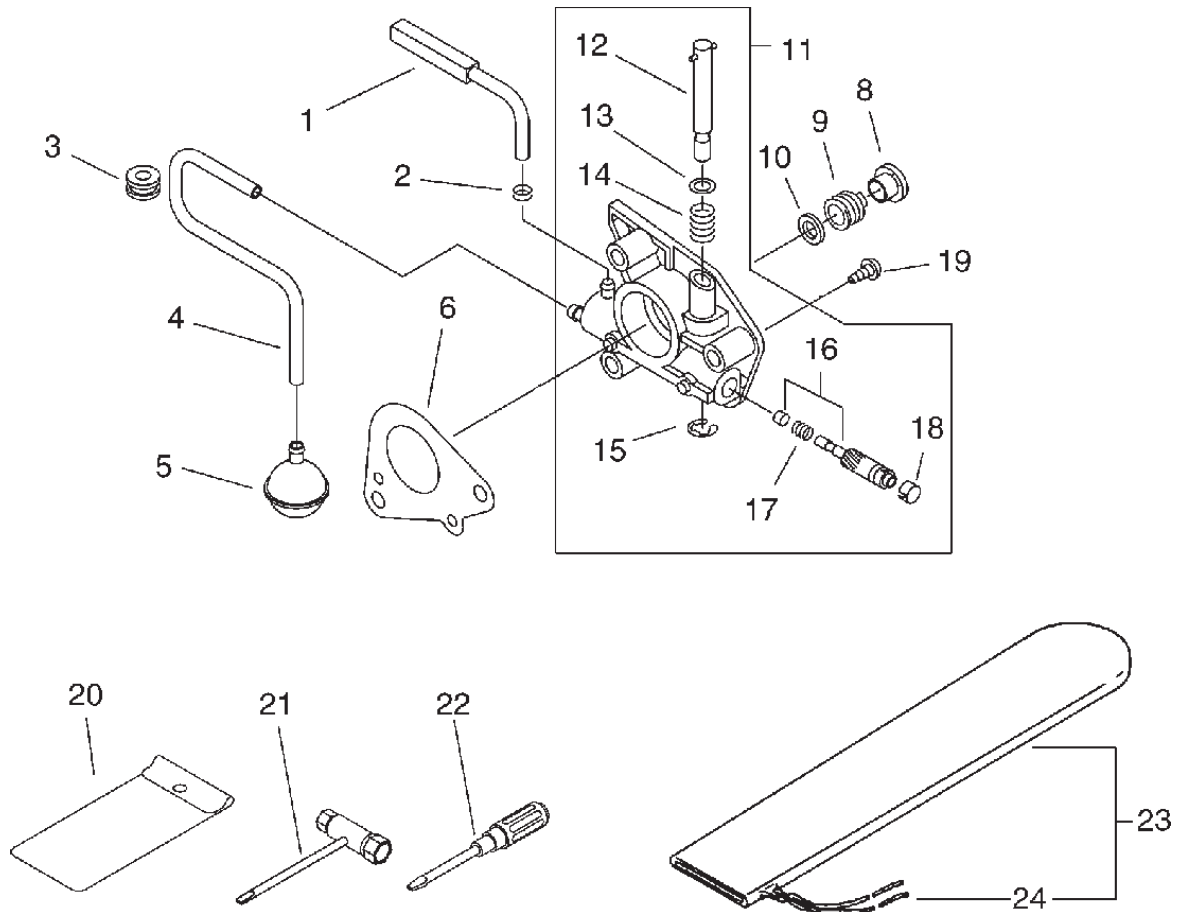

KEY	LV	PART NUMBER	Q'TY	DESCRIPTION	REMARKS
1		437229-38331	1	PIPE	
2		132013-26630	1	CLIP	
3		132115-12330	1	GROMMET	
4		437210-38330	1	PIPE, OIL	
5		436205-14730	1	STRAINER, OIL	
6		175310-38330	1	PLATE, SEAL	
8		V356-000352	1	COLLAR,10	
9		V652-000030	1	GEAR,WORM	
10		V308-000030	1	WASHER,CIRCULAR 11	
11		C022-000030	1	AUTO-OILER ASSEMBLY	
12	+	437016-38330	1	NEEDLE, ADJUST	
13	+	437029-37330	1	WASHER	
14	+	437015-37330	1	SPRING	
15	+	123127-15030	1	RING	
16	+	437024-37330	1	PLUNGER	
17	+	437019-38330	1	SPRING	
18	+	437062-38330	1	CAP, OIL PUMP	
19		900223-04016	2	SCREW	
20		X698-000050	1	TOOL,CASE	
21		X602-000080	1	TOOL,WRENCH	
22		895811-00130	1	DRIVER, SCREW 125	
23		P021-014290	1	SCABBARD,CHAIN	
24	+	898568-14530	1	ROPE