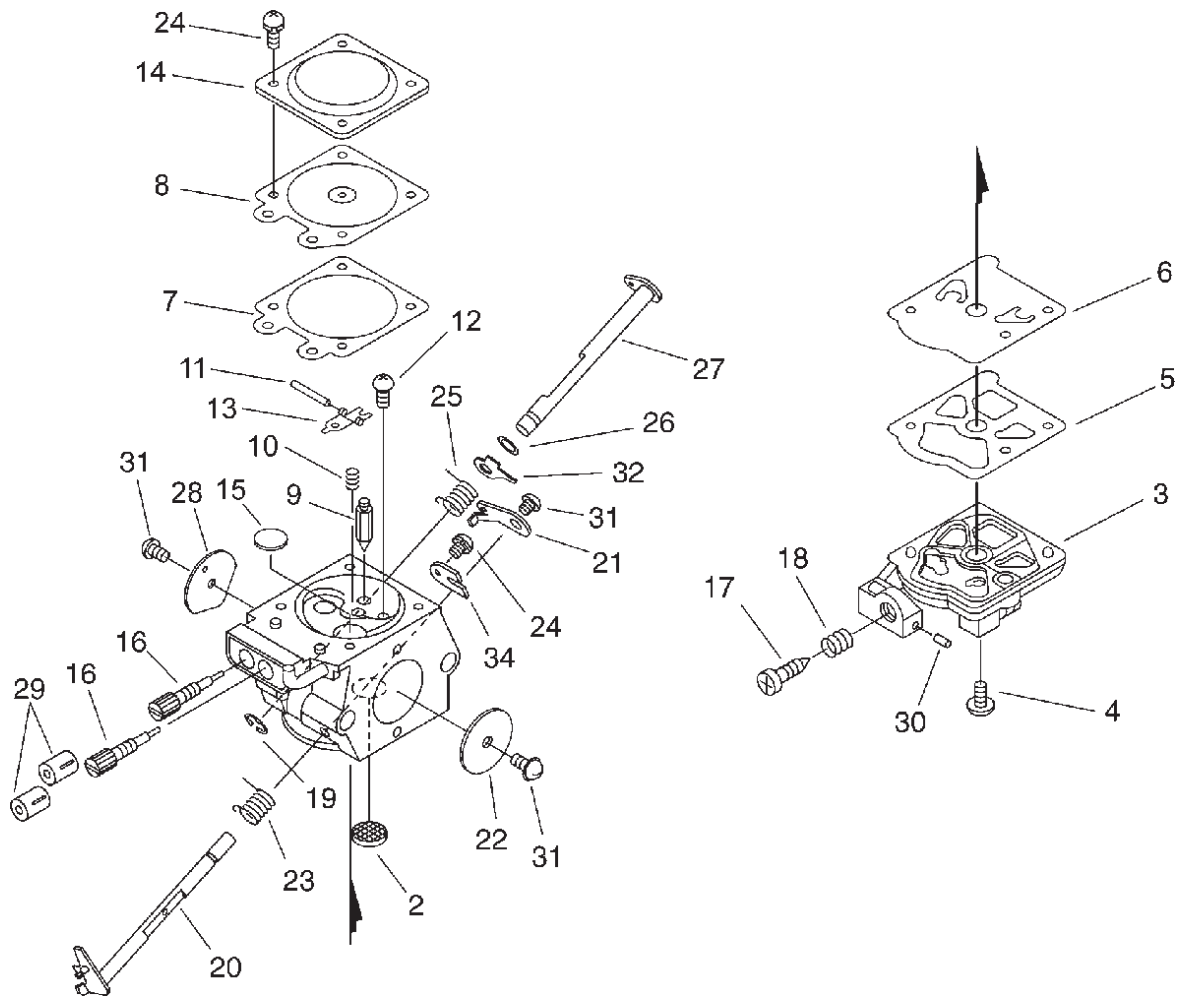

KEY	LV	PART NUMBER	Q'TY	DESCRIPTION	REMARKS
28		P003-002200	1	VALVE, CHOKE	
29		P003-000010	2	LIMITER CAP	
30		123178-15030	1	PLUG, FRICTION	
31		123114-38830	3	SCREW	
32		P003-001510	1	LEVER-FAST IDLE	
34		123127-03930	1	CLIP, THROTTLE SHAFT