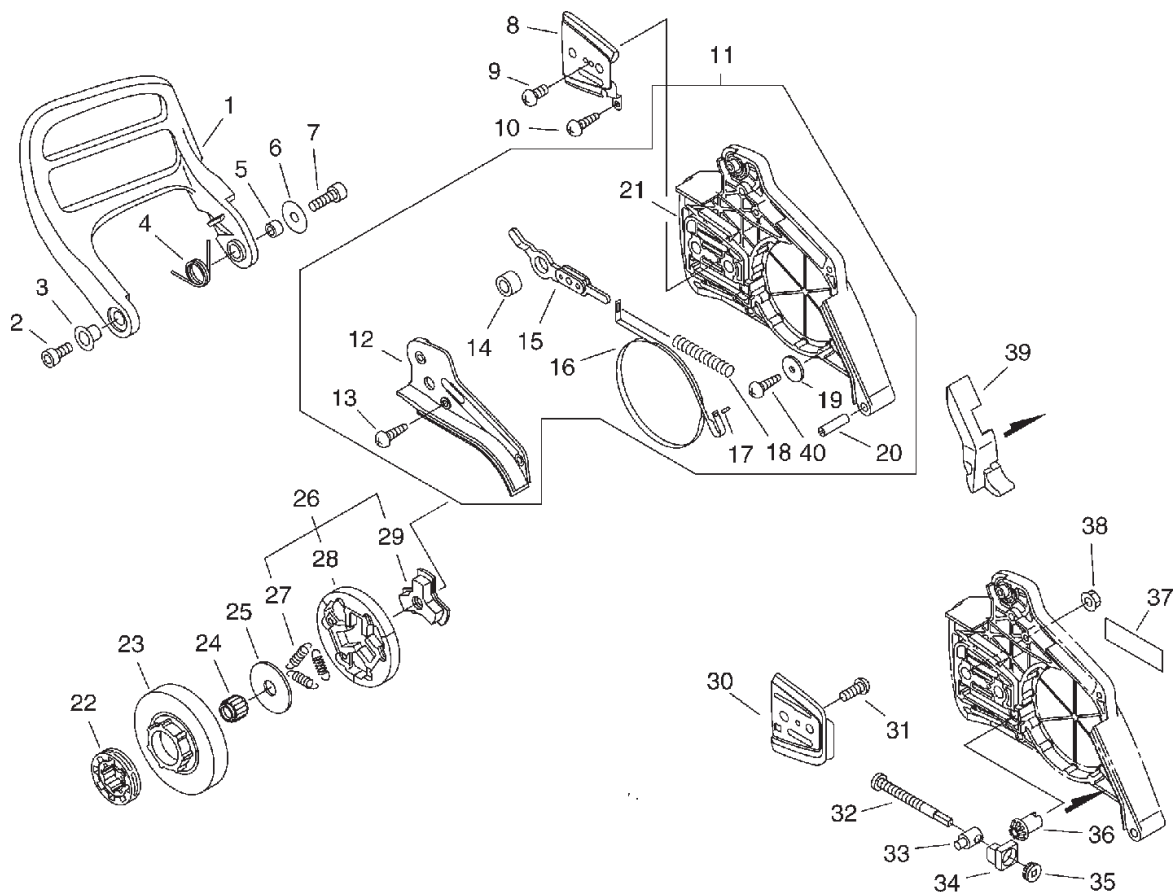

KEY	LV	PART NUMBER	Q'TY	DESCRIPTION	REMARKS
1		A425-000000	1	SPARKPLUG	
2		A426-000010	1	TERMINAL, SPARKPLUG	
3		A427-000013	1	CAP, SPARK PLUG	
4		A411-000182	1	COIL, IGNITION	
5		900162-04030	2	BOLT, H.S. 4*30	
6		A409-000080	1	ROTOR, MAGNETO	
7		900515-00008	1	NUT, FLANGE 8	
8		177234-35430	2	SPRING, RETURN	
9		900603-00005	2	WASHER 5	
10		177218-19830	2	PAWL, STARTER	
11		177247-04630	2	SPACER, RATCHET	
12		V203-000090	2	BOLT, 5	
13		A172-000062	1	COVER, FAN	
14		P021-013482	1	STARTER ASY	
15	+	900238-05012	1	SCREW 5*12	
16	+	177214-02830	1	WASHER	
17	+	177226-19830	1	ROPE, STARTER	
18	+	A506-000100	1	REEL, ROPE	
19	+	177221-35430	1	PLATE, STARTER	
20	+	177220-35430	1	SPRING, REWIND	
21	+	177228-35431	1	GRIP, STARTER	
22	+	900296-03014	1	SCREW 3*14	
23	+	177227-37930	1	GUIDE, ROPE	
24		X502-000410	1	LABEL, ECHO	
25		900238-05018	3	SCREW 5*18	
26		V475-002390	1	TUBE	

KEY	LV	PART NUMBER	Q'TY	DESCRIPTION	REMARKS
1		437229-38331	1	PIPE	
2		132013-26630	1	CLIP	
3		132115-12330	1	GROMMET	
4		437210-38330	1	PIPE, OIL	
5		436205-14730	1	STRAINER, OIL	
6		175310-38330	1	PLATE, SEAL	
8		V356-000352	1	COLLAR,10	
9		V652-000030	1	GEAR,WORM	
10		V308-000030	1	WASHER,CIRCULAR 11	
11		C022-000030	1	AUTO-OILER ASSEMBLY	
12	+	437016-38330	1	NEEDLE, ADJUST	
13	+	437029-37330	1	WASHER	
14	+	437015-37330	1	SPRING	
15	+	123127-15030	1	RING	
16	+	437024-37330	1	PLUNGER	
17	+	437019-38330	1	SPRING	
18	+	437062-38330	1	CAP, OIL PUMP	
19		900223-04016	2	SCREW	
20		X698-000050	1	TOOL,CASE	
21		X602-000080	1	TOOL,WRENCH	
22		895811-00130	1	DRIVER, SCREW 125	
23		P021-014290	1	SCABBARD,CHAIN	
24	+	898568-14530	1	ROPE	