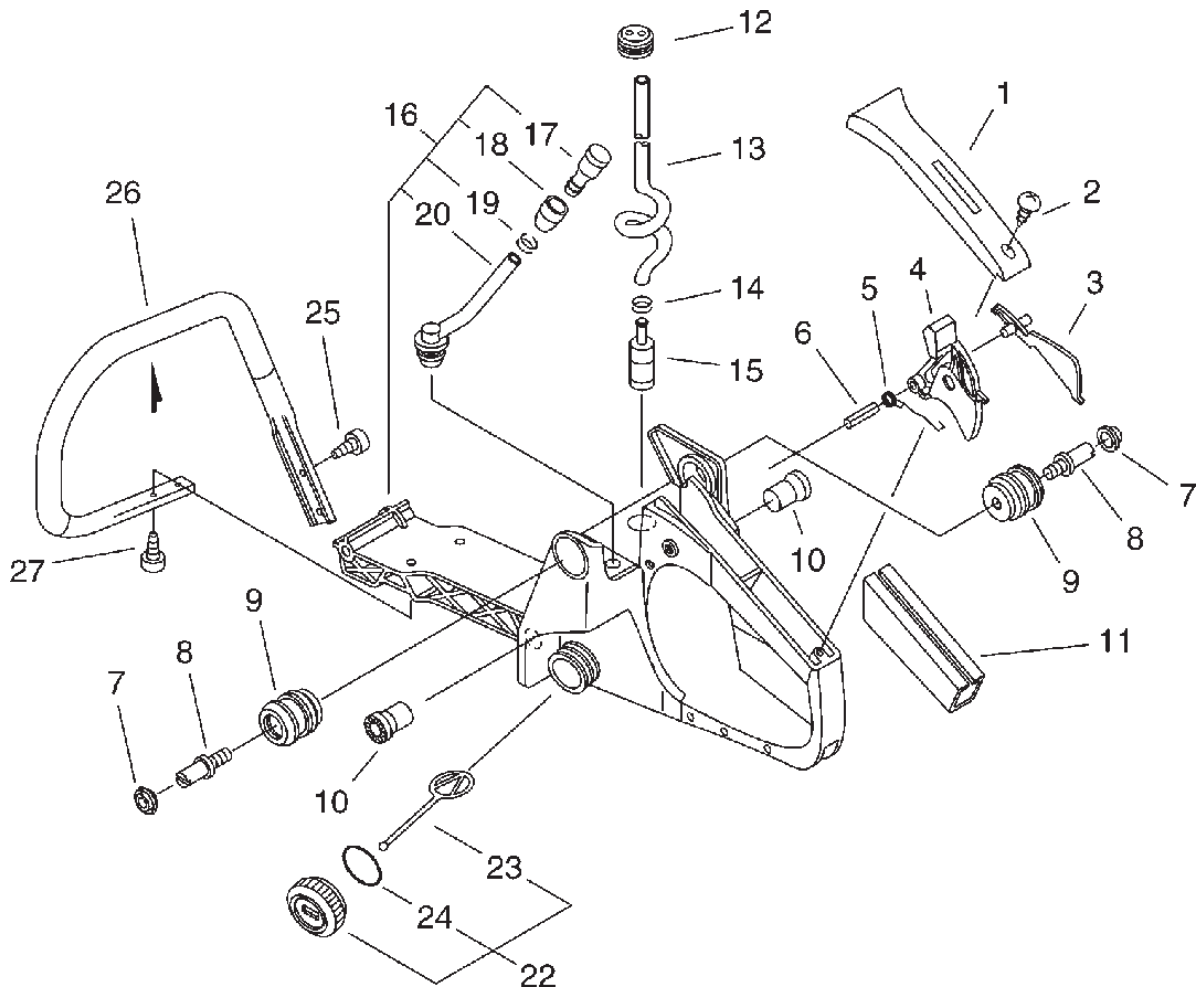

KEY	LV	PART NUMBER	Q'TY	DESCRIPTION	REMARKS
1		351155-35430	1	COVER, HANDLE (BL)	
2		900253-04014	1	SCREW 4*14	
3		C460-000072	1	LOCKOUT, THROTTLE	
4		C450-000212	1	CONTROL, THROTTLE	
5		V452-000260	1	SPRING, TORSION	
6		900345-40030	1	PIN, SPRING 4*30SUS	
7		100921-38330	2	CUSHION	
8		100915-32530	2	BOLT	
9		100918-38330	2	CAP, CUSHION	
10		100910-38330	2	CUSHION	
11		351111-19830	1	GRIP, HANDLE	
12		132115-44330	1	GROMMET	
13		132010-38331	1	PIPE	
14		132013-26630	1	CLIP	
15		131205-19831	1	STRAINER, FUEL	
16		P021-012502	1	HANDLE ASY, REAR	
17	+	131300-56431	1	VENT ASSEMBLY, FUEL	
18	+	131328-40630	1	COVER, VENT	
19	+	132013-26630	1	CLIP	
20	+	132012-39331	1	PIPE	
22		P021-010601	1	FUEL CAP ASY	
23	+	A365-000050	1	CONNECTOR, CAP	
24	+	V581-000610	1	RING, O	
25		91145-05020	2	BOLT HS TAPPING	
26		C400-000011	1	HANDLE, FRONT	
27		91145-05016	2	BOLT HS TAPPING