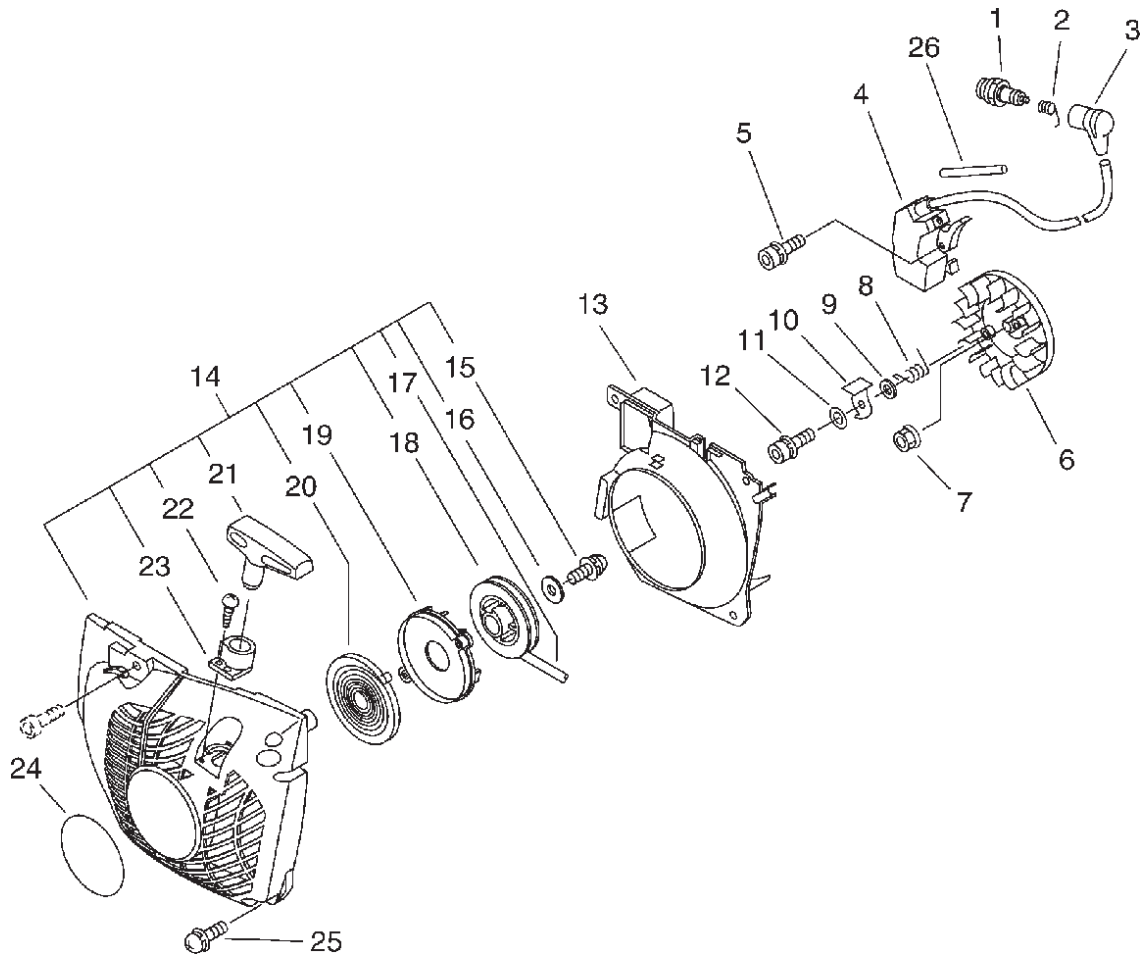

KEY	LV	PART NUMBER	Q'TY	DESCRIPTION	REMARKS
1		A425-000000	1	SPARKPLUG	
2		A426-000010	1	TERMINAL, SPARKPLUG	
3		A427-000013	1	CAP, SPARK PLUG	
4		A411-000182	1	COIL, IGNITION	
5		900162-04030	2	BOLT, H.S. 4*30	
6		A409-000080	1	ROTOR, MAGNETO	
7		900515-00008	1	NUT, FLANGE 8	
8		177234-35430	2	SPRING, RETURN	
9		900603-00005	2	WASHER 5	
10		177218-19830	2	PAWL, STARTER	
11		177247-04630	2	SPACER, RATCHET	
12		V203-000090	2	BOLT, 5	
13		A172-000062	1	COVER, FAN	
14		P021-013482	1	STARTER ASY	
15	+	900238-05012	1	SCREW 5*12	
16	+	177214-02830	1	WASHER	
17	+	177226-19830	1	ROPE, STARTER	
18	+	A506-000100	1	REEL, ROPE	
19	+	177221-35430	1	PLATE, STARTER	
20	+	177220-35430	1	SPRING, REWIND	
21	+	177228-35431	1	GRIP, STARTER	
22	+	900296-03014	1	SCREW 3*14	
23	+	177227-37930	1	GUIDE, ROPE	
24		X502-000410	1	LABEL, ECHO	
25		900238-05018	3	SCREW 5*18	
26		V475-002390	1	TUBE