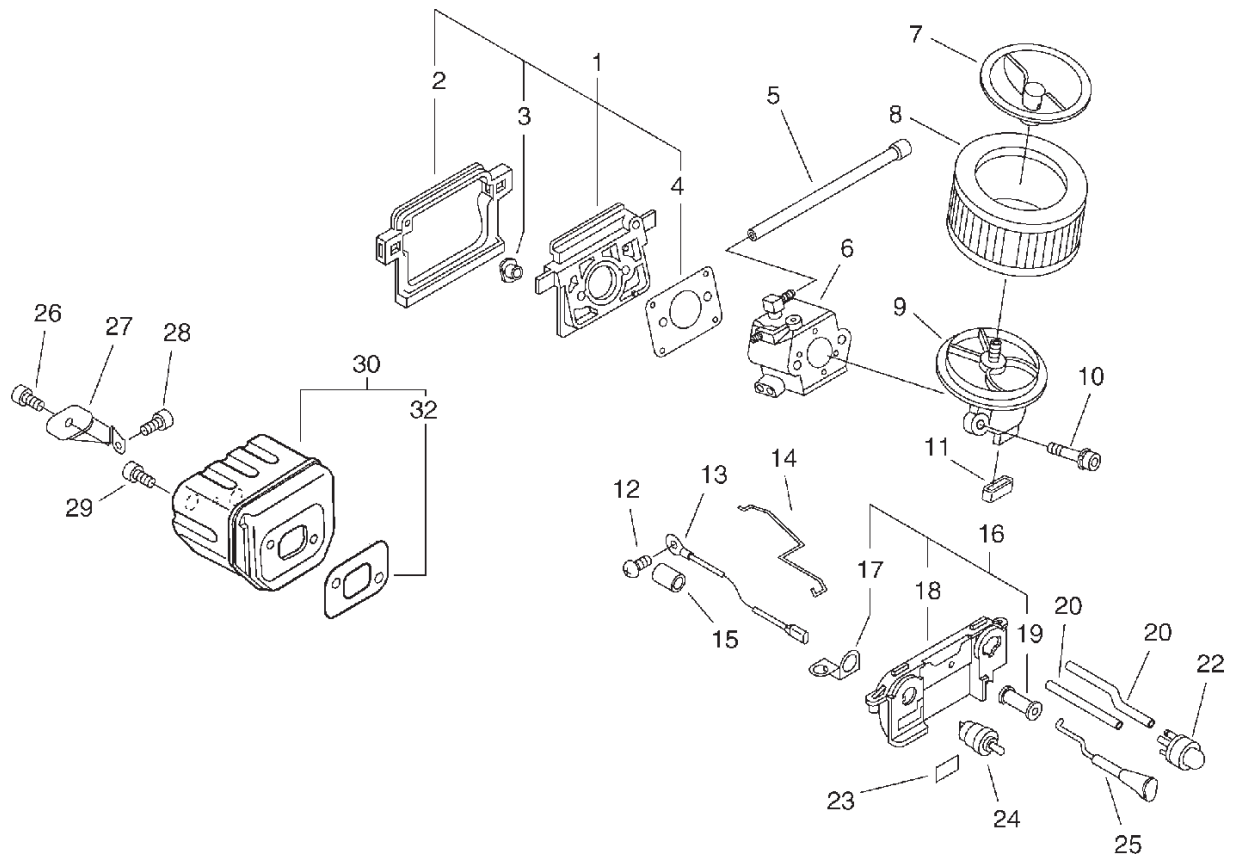

PARTS CATALOGUE

CHAIN SAW

CS-450

P014-001450-11Gb

KEY	LV	PART NUMBER	Q'TY	DESCRIPTION	REMARKS
1		900238-05012	2	SCREW 5*12	
2		130510-39932	1	ADAPTER, INTAKE	
3		130016-39930	1	GASKET, INTAKE	
4		P021-012420	1	CRANKCASE SET	
5	+	V100-000131	1	GASKET,CYL	
6	+	900162-05055	4	BOLT, H.S. 5*55	
7		900162-05022	4	BOLT, H.S. 5*22	
8		P021-016160	1	PISTON KIT	
9	+	100011-38930	1	RING, PISTON	
10	+	100013-35430	1	PIN, PISTON	
11	+	100015-03931	2	CIRCLIP, PISTON PIN	
12	+	100012-35430	1	BEARING, NEEDLE	
13	+	100014-19730	2	SPACER, PISTON PIN	
14		100142-39130	1	KEY, WOODRUFF	
15		P021-012441	1	CRANKSHAFT ASY	
16	+	V505-000011	2	SEAL,OIL 12	
17	+	900888-36201	2	BEARING, BALL 6201	
18		A235-000020	1	KNOB,CLEANER LID	
19		X503-008960	1	LABEL,MODEL	
20		P021-014271	1	LID,CLEANER	
21	+	130338-32430	1	PLUG, COVER	
23		900238-05025	3	SCREW 5*25	
24		A160-000940	1	COVER,CYLINDER	
25		900162-05014	1	BOLT, H.S. 5*14	
26		C310-000000	1	CATCHER, CHAIN	
27		V150-001740	2	PLATE,EYE	

KEY	LV	PART NUMBER	Q'TY	DESCRIPTION	REMARKS
28		100918-38330	2	CAP, CUSHION	
29		100915-33930	2	SCREW	
30		100921-38330	4	CUSHION	
31		900105-05012	2	BOLT, H.S. 5*12	
32		C304-000030	1	SPIKED	
33		V341-000080	1	WASHER, SQUARE	
34		P021-012471	1	COVER, ENGINE	
35	+	100215-03930	2	PIN, DOWEL	
36	+	436018-38330	2	PIN, DOWEL	
37	+	433011-19831	2	STUD, GUIDE BAR	
38		900238-05016	3	SCREW 5*16	
39		C300-000321	1	GUARD, SPROCKET	
40		P021-012550	1	TANK, OIL	
36	+	436018-38330	1	PIN, DOWEL	
41	+	436019-38330	1	GASKET, OIL TANK	
42	+	900162-04016	3	BOLT, H.S. 4*16	
43	+	436114-13930	1	VALVE, CHECK	
44		P021-007630	1	CAP ASY, TANK	
45	+	A365-000050	1	CONNECTOR, CAP	
46	+	900721-00025	1	O-RING 25	
47		X524-001900	1	LABEL	
48		X505-000180	1	LABEL, CAUTION	
49		890345-39230	1	LABEL, CAUTION	