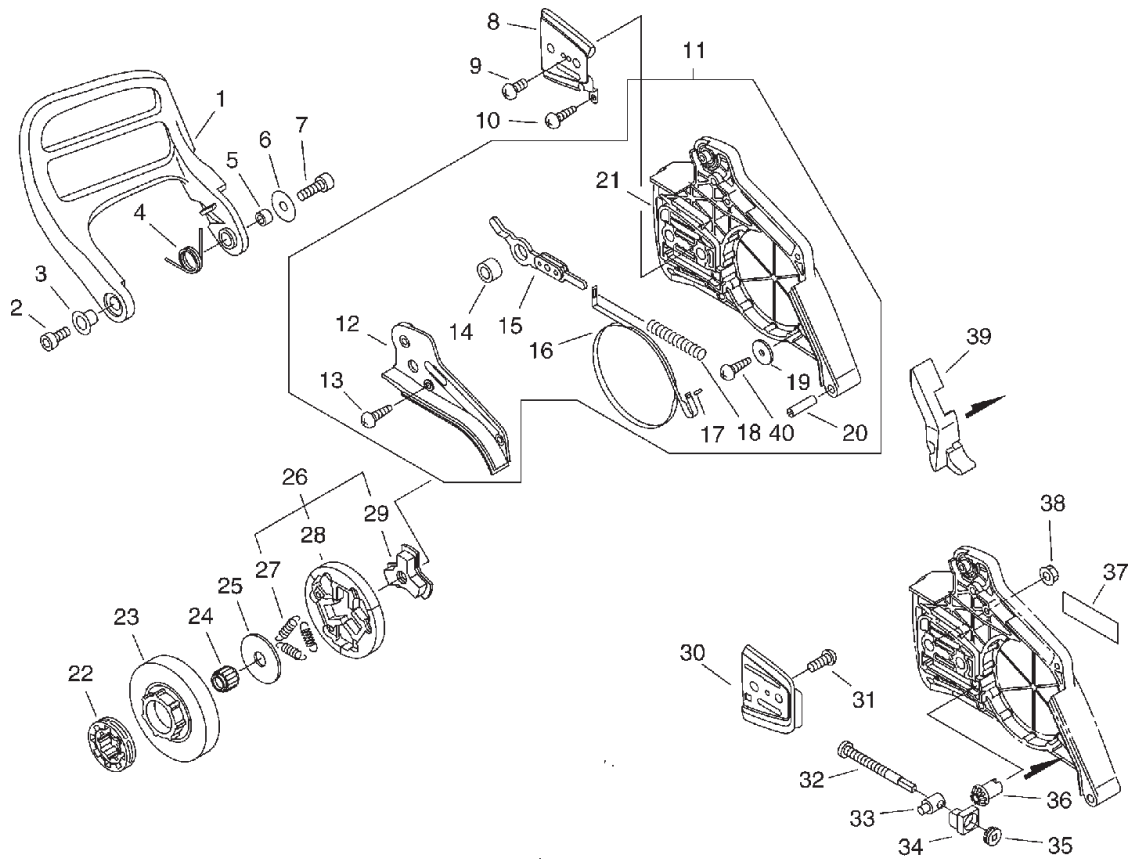

KEY	LV	PART NUMBER	Q'TY	DESCRIPTION	REMARKS
27	+	V451-000500	3	SPRING,TENSION	
28	+	P021-007050	1	CLUTCH SHOE SET	
29	+	A552-000070	1	HUB, CLUTCH	
30		433013-35432	1	PLATE, GUIDE (INNER)	
31		900220-04006	1	SCREW 4*6	
32		V203-000110	1	BOLT,5	
33		C309-000030	1	TENSIONER,CHAIN	
34		V355-000270	1	COLLAR,8	
35		V651-000011	1	GEAR,BEVEL	
36		V651-000001	1	GEAR,BEVEL	
37		X502-000340	1	LABEL,ECHO	
38		433019-12330	2	NUT, FLANGE 8	
39		C302-000000	1	PAD, GUARD