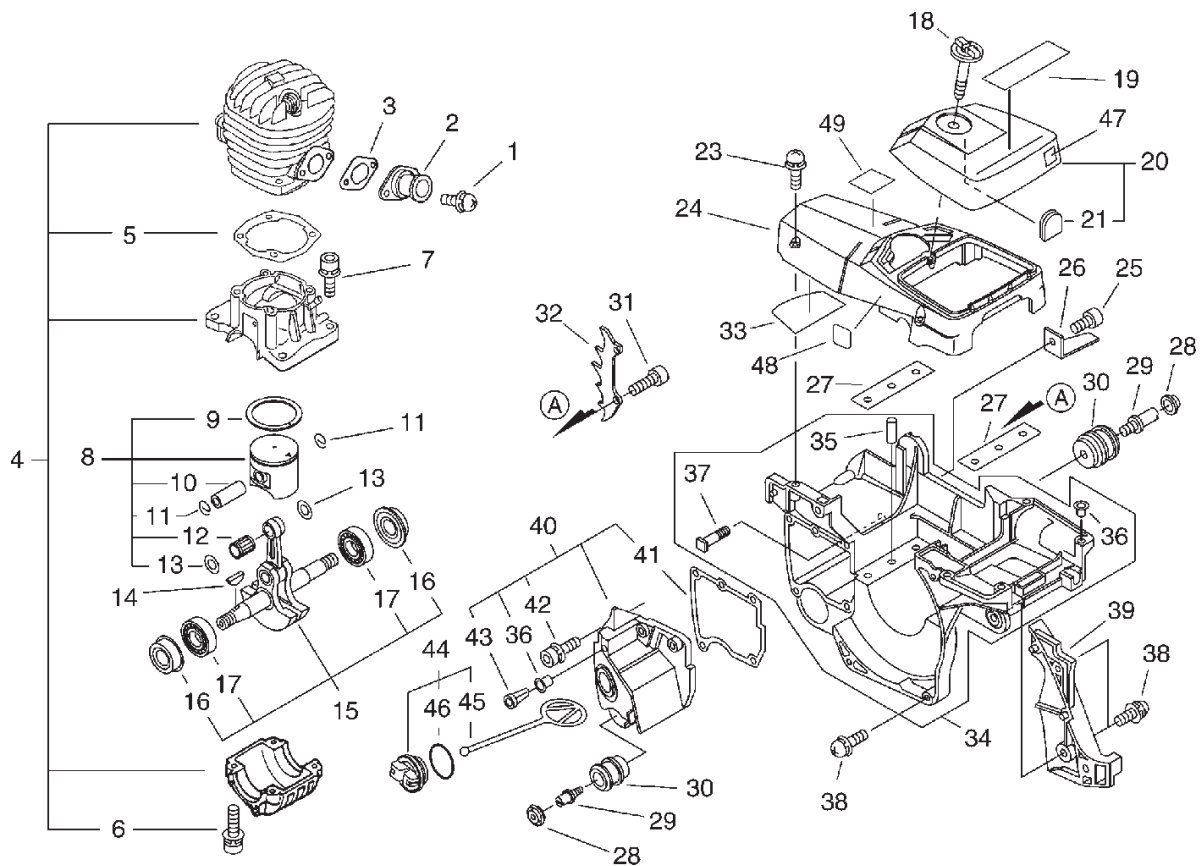

PARTS CATALOGUE

CHAIN SAW

CS-450

P014-001450-11Gb

KEY	LV	PART NUMBER	Q'TY	DESCRIPTION	REMARKS
1		900238-05012	2	SCREW 5*12	
2		130510-39932	1	ADAPTER, INTAKE	
3		130016-39930	1	GASKET, INTAKE	
4		P021-012420	1	CRANKCASE SET	
5	+	V100-000131	1	GASKET,CYL	
6	+	900162-05055	4	BOLT, H.S. 5*55	
7		900162-05022	4	BOLT, H.S. 5*22	
8		P021-016160	1	PISTON KIT	
9	+	100011-38930	1	RING, PISTON	
10	+	100013-35430	1	PIN, PISTON	
11	+	100015-03931	2	CIRCLIP, PISTON PIN	
12	+	100012-35430	1	BEARING, NEEDLE	
13	+	100014-19730	2	SPACER, PISTON PIN	
14		100142-39130	1	KEY, WOODRUFF	
15		P021-012441	1	CRANKSHAFT ASY	
16	+	V505-000011	2	SEAL,OIL 12	
17	+	900888-36201	2	BEARING, BALL 6201	
18		A235-000020	1	KNOB,CLEANER LID	
19		X503-008960	1	LABEL,MODEL	
20		P021-014271	1	LID,CLEANER	
21	+	130338-32430	1	PLUG, COVER	
23		900238-05025	3	SCREW 5*25	
24		A160-000940	1	COVER,CYLINDER	
25		900162-05014	1	BOLT, H.S. 5*14	
26		C310-000000	1	CATCHER, CHAIN	
27		V150-001740	2	PLATE,EYE	

KEY	LV	PART NUMBER	Q'TY	DESCRIPTION	REMARKS
28		100918-38330	2	CAP, CUSHION	
29		100915-33930	2	SCREW	
30		100921-38330	4	CUSHION	
31		900105-05012	2	BOLT, H.S. 5*12	
32		C304-000030	1	SPIKED	
33		V341-000080	1	WASHER, SQUARE	
34		P021-012471	1	COVER, ENGINE	
35	+	100215-03930	2	PIN, DOWEL	
36	+	436018-38330	2	PIN, DOWEL	
37	+	433011-19831	2	STUD, GUIDE BAR	
38		900238-05016	3	SCREW 5*16	
39		C300-000321	1	GUARD, SPROCKET	
40		P021-012550	1	TANK, OIL	
36	+	436018-38330	1	PIN, DOWEL	
41	+	436019-38330	1	GASKET, OIL TANK	
42	+	900162-04016	3	BOLT, H.S. 4*16	
43	+	436114-13930	1	VALVE, CHECK	
44		P021-007630	1	CAP ASY, TANK	
45	+	A365-000050	1	CONNECTOR, CAP	
46	+	900721-00025	1	O-RING 25	
47		X524-001900	1	LABEL	
48		X505-000180	1	LABEL, CAUTION	
49		890345-39230	1	LABEL, CAUTION	