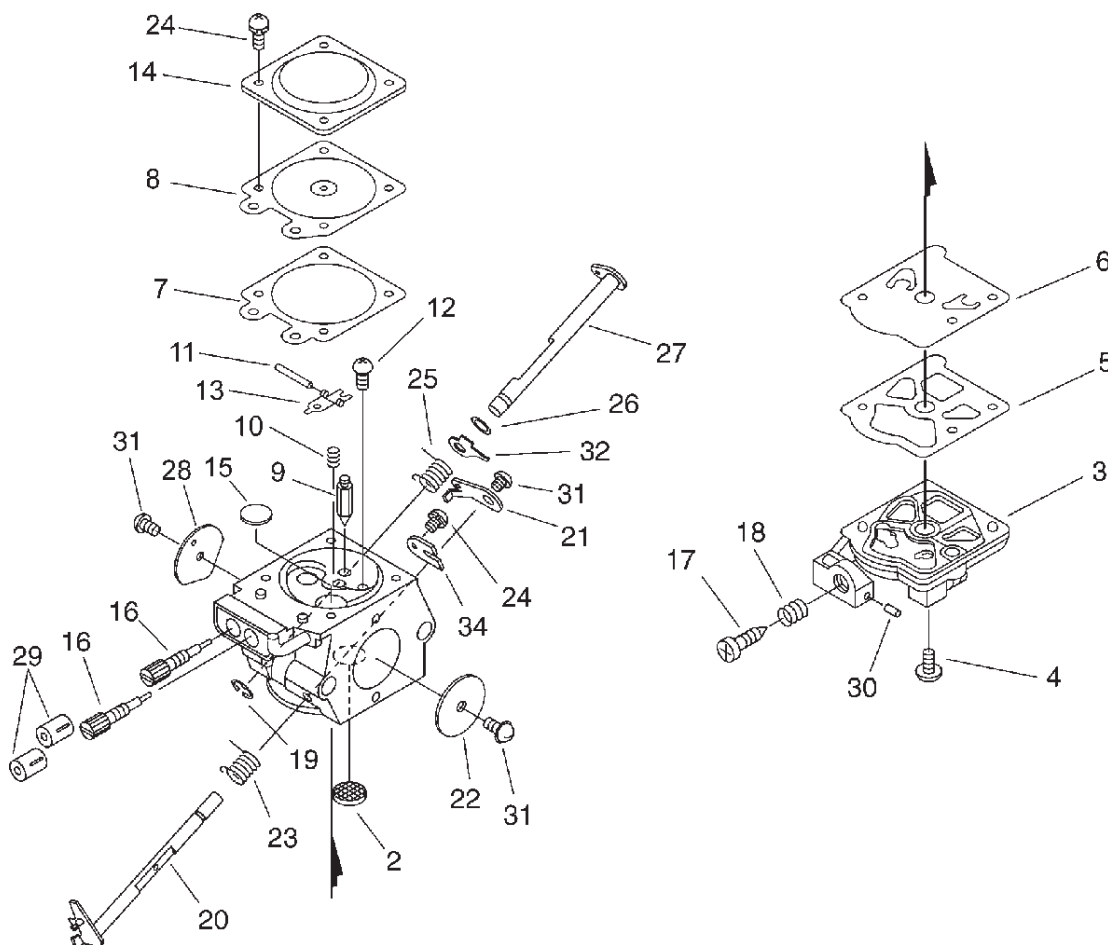

KEY	LV	PART NUMBER	Q'TY	DESCRIPTION	REMARKS
		A021-001471	1	CARBURETOR,DIAPHRAGM	
2		123126-10631	1	SCREEN, INLET	
3		123124-38330	1	COVER, FUEL PUMP	
4		123110-03930	1	SCREW, PUMP COVER	
5		123125-15030	1	GASKET, FUEL PUMP	
6		123112-15030	1	DIAPHRAGM, FUEL PUMP	
7		123140-03930	1	GASKET, M. DIAPHRAGM	
8		P003-001850	1	DIAPHRAGM, METERING	
9		123137-19830	1	VALVE, INLET NEEDLE	
10		123122-39330	1	SPRING, METER. LEVER	
11		123138-03930	1	PIN, METERING LEVER	
12		123139-03930	1	SCREW, M. LEVER PIN	
13		123123-03930	1	LEVER, METERING	
14		123142-03930	1	COVER, M. DIAPHRAGM	
15		123146-10631	1	PLUG, WELCH	
16		123120-03661	2	NEEDLE	
17		123134-04260	1	SCREW, IDLE ADJUST	
18		123133-04260	1	SPRING, IDLE ADJUST	
19		123127-15030	1	RING	
20		P003-001810	1	SHAFT ASY,THROTTLE	
21		P003-001780	1	LEVER, THROTTLE	
22		123116-10530	1	VALVE, THROTTLE	
23		123113-37530	1	SPRING, THROTTLE RTN	
24		123130-02960	5	SCREW	
25		P003-000140	1	SPRING	
26		123149-26030	1	WASHER	
27		P003-000150	1	CHOKE, SHAFT