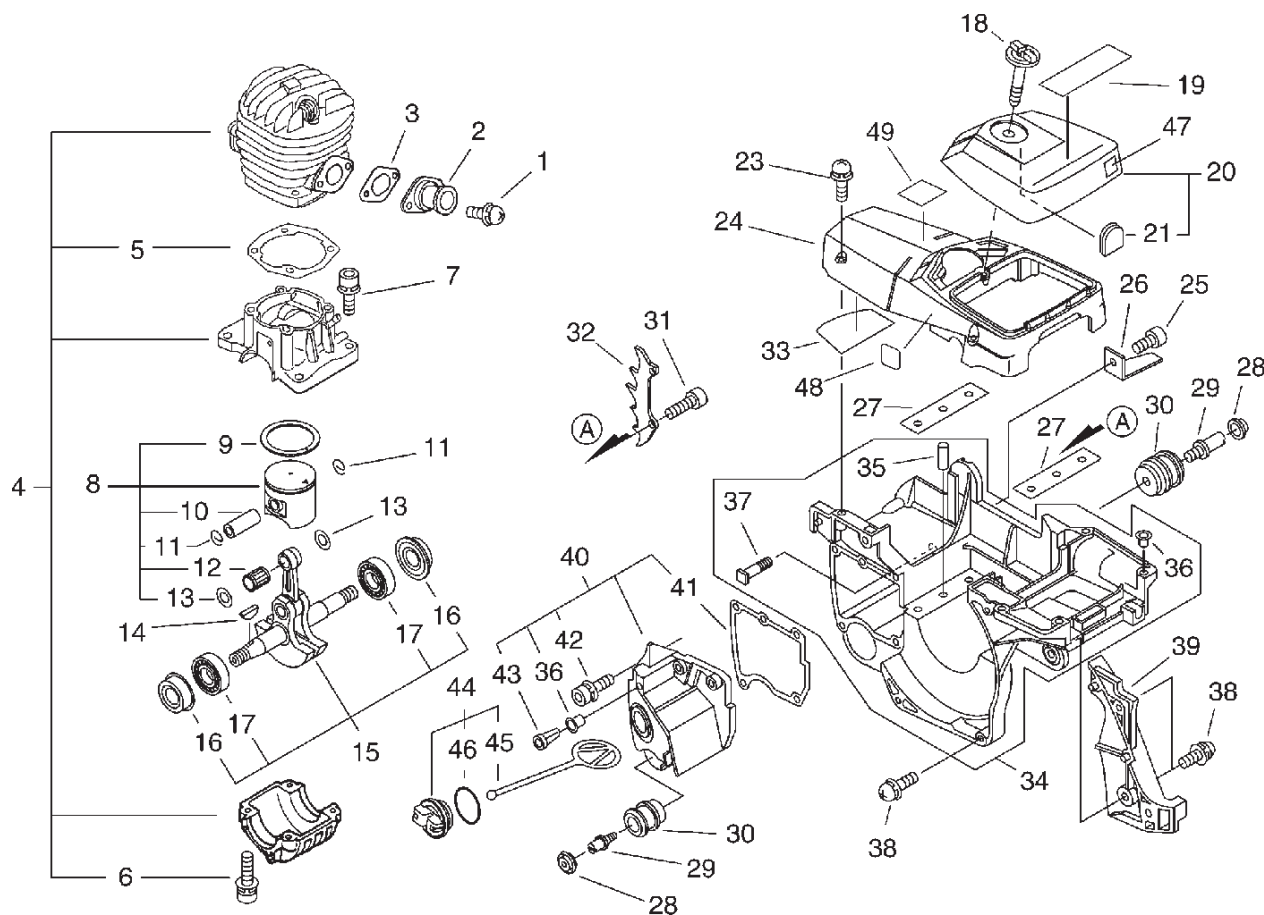

PARTS CATALOGUE

CHAIN SAW

CS-450

P014-001450-11Gb

KEY	LV	PART NUMBER	Q'TY	DESCRIPTION	REMARKS
1		900238-05012	2	SCREW 5*12	
2		130510-39932	1	ADAPTER, INTAKE	
3		130016-39930	1	GASKET, INTAKE	
4		P021-012420	1	CRANKCASE SET	
5	+	V100-000131	1	GASKET,CYL	
6	+	900162-05055	4	BOLT, H.S. 5*55	
7		900162-05022	4	BOLT, H.S. 5*22	
8		P021-016160	1	PISTON KIT	
9	+	100011-38930	1	RING, PISTON	
10	+	100013-35430	1	PIN, PISTON	
11	+	100015-03931	2	CIRCLIP, PISTON PIN	
12	+	100012-35430	1	BEARING, NEEDLE	
13	+	100014-19730	2	SPACER, PISTON PIN	
14		100142-39130	1	KEY, WOODRUFF	
15		P021-012441	1	CRANKSHAFT ASY	
16	+	V505-000011	2	SEAL,OIL 12	
17	+	900888-36201	2	BEARING, BALL 6201	
18		A235-000020	1	KNOB,CLEANER LID	
19		X503-008960	1	LABEL,MODEL	
20		P021-014271	1	LID,CLEANER	
21	+	130338-32430	1	PLUG, COVER	
23		900238-05025	3	SCREW 5*25	
24		A160-000940	1	COVER,CYLINDER	
25		900162-05014	1	BOLT, H.S. 5*14	
26		C310-000000	1	CATCHER, CHAIN	
27		V150-001740	2	PLATE,EYE	

KEY	LV	PART NUMBER	Q'TY	DESCRIPTION	REMARKS
28		100918-38330	2	CAP, CUSHION	
29		100915-33930	2	SCREW	
30		100921-38330	4	CUSHION	
31		900105-05012	2	BOLT, H.S. 5*12	
32		C304-000030	1	SPIKED	
33		V341-000080	1	WASHER, SQUARE	
34		P021-012471	1	COVER, ENGINE	
35	+	100215-03930	2	PIN, DOWEL	
36	+	436018-38330	2	PIN, DOWEL	
37	+	433011-19831	2	STUD, GUIDE BAR	
38		900238-05016	3	SCREW 5*16	
39		C300-000321	1	GUARD, SPROCKET	
40		P021-012550	1	TANK, OIL	
36	+	436018-38330	1	PIN, DOWEL	
41	+	436019-38330	1	GASKET, OIL TANK	
42	+	900162-04016	3	BOLT, H.S. 4*16	
43	+	436114-13930	1	VALVE, CHECK	
44		P021-007630	1	CAP ASY, TANK	
45	+	A365-000050	1	CONNECTOR, CAP	
46	+	900721-00025	1	O-RING 25	
47		X524-001900	1	LABEL	
48		X505-000180	1	LABEL, CAUTION	
49		890345-39230	1	LABEL, CAUTION	