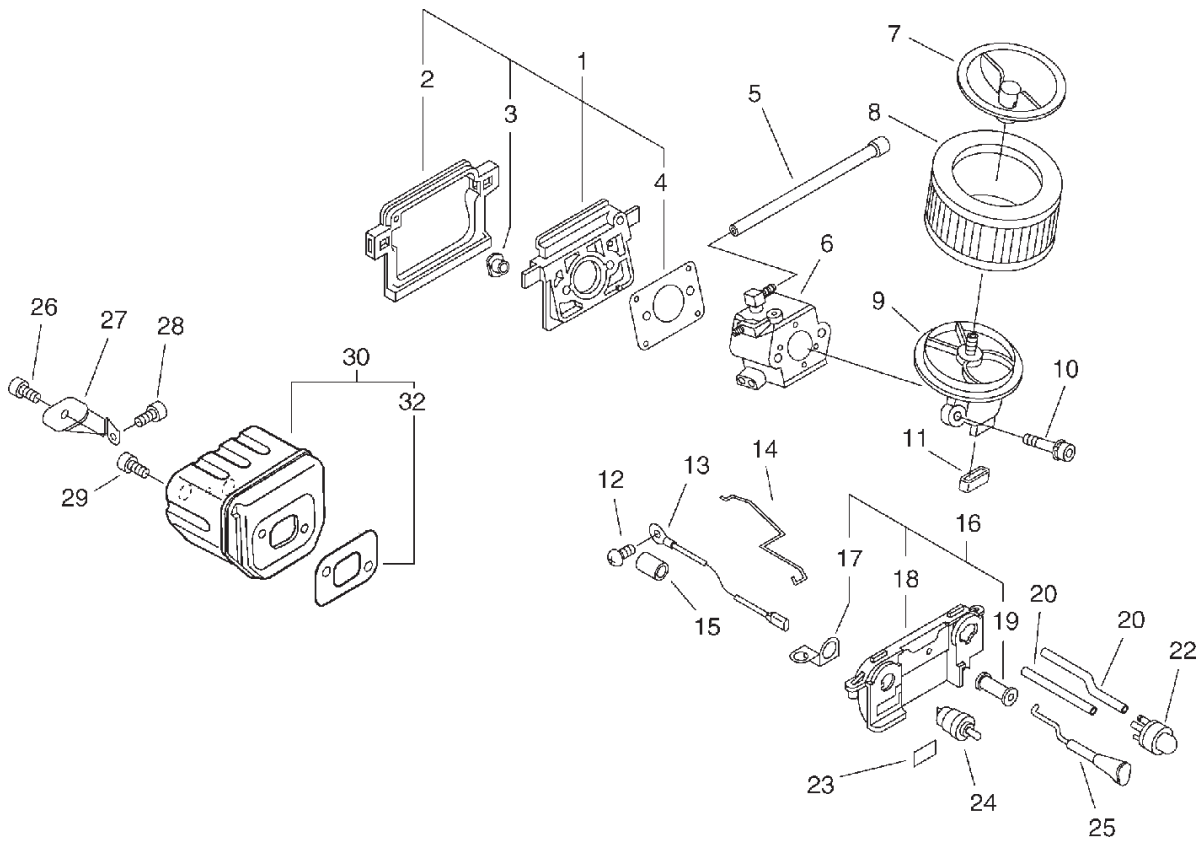

KEY	LV	PART NUMBER	Q'TY	DESCRIPTION	REMARKS
26		91100-06008	1	BOLT	
27		A319-000080	1	STAY, MUFFLER	
28		900105-06014	1	BOLT, H.S. 6*14	
29		900105-05016	2	BOLT, H.S. 5*16	
30		P021-013461	1	MUFFLER ASY	
32	+	145510-35431	1	GASKET, MUFFLER