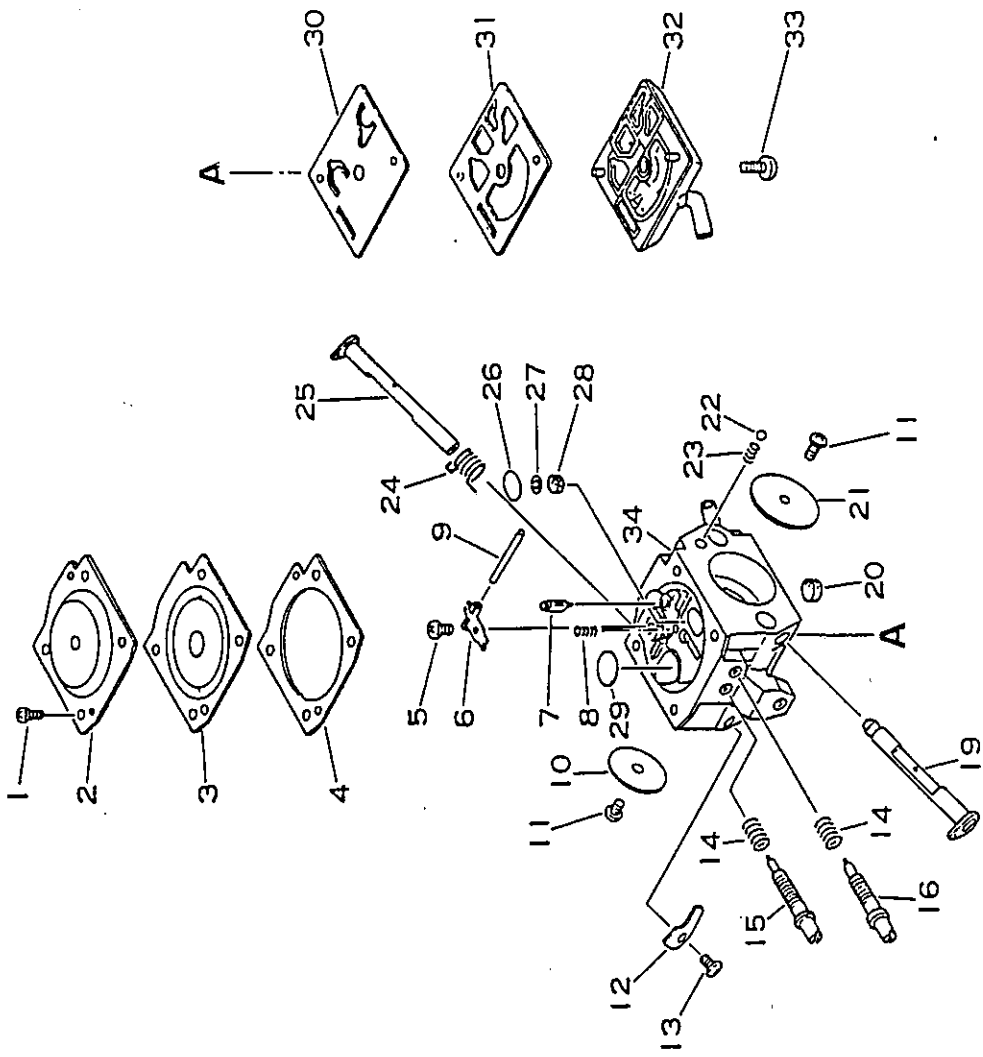

CS-4600 9

Key No	Part Number	Q'ty	Description	Key No.	Part Number	Q'ty	Description
9.	125 200-3333 0	1	Carburetor assembly	10- 21	-125 332-3333 0	1	Valve, choke
1	-125 344-1393 1	4	Screw, idle speed	22	-125 336-3333 0	1	Ball
2	-125 342-3333 0	1	Cover, diaphragm	23	-125 335-3333 0	1	Spring, throttle friction
3	- (A) (B)	1	Diaphragm	24	-125 313-3333 0	1	Spring, throttle return
4	- (A) (B)	1	Gasket, diaphragm	25	-125 317-3333 0	1	Shaft, throttle
5	-125 348-1393 0	1	Screw	26	- (A)	1	Plug, Welch
6	- (A)	1	Arm, valve	27	-125 369-3333 0	1	Ring, retaining
7	- (A)	1	Valve, needle	28	- (A)	1	Strainer
8	- (A)	1	Spring, coil	29	- (A)	1	Plug, Welch
9	- (A)	1	Pin, arm	30	- (A) (B)	1	Diaphragm, fuel pump
10	-125 316-3333 0	1	Valve, throttle	31	- (A) (B)	1	Gasket, fuel pump
11	-125 314-1393 0	2	Screw	32	-125 324-3333 0	1	Cover, pump
12	-125 350-3333 0	1	Lever, throttle	33	-125 310-1393 0	1	Screw
13	-125 348-1393 0	1	Screw				
14	-125 319-4203 0	2	Spring, coil	A	125 300-3333 0	0	Repair kit
15	-125 318-3333 0	1	Needle, idle	B	125 303-3333 0	0	Diaphragm/Gasket kit
16	-125 320-3333 0	1	Needle, high speed				
19	-125 331-3333 0	1	Shaft, choke				
20	- (A)	1	Strainer