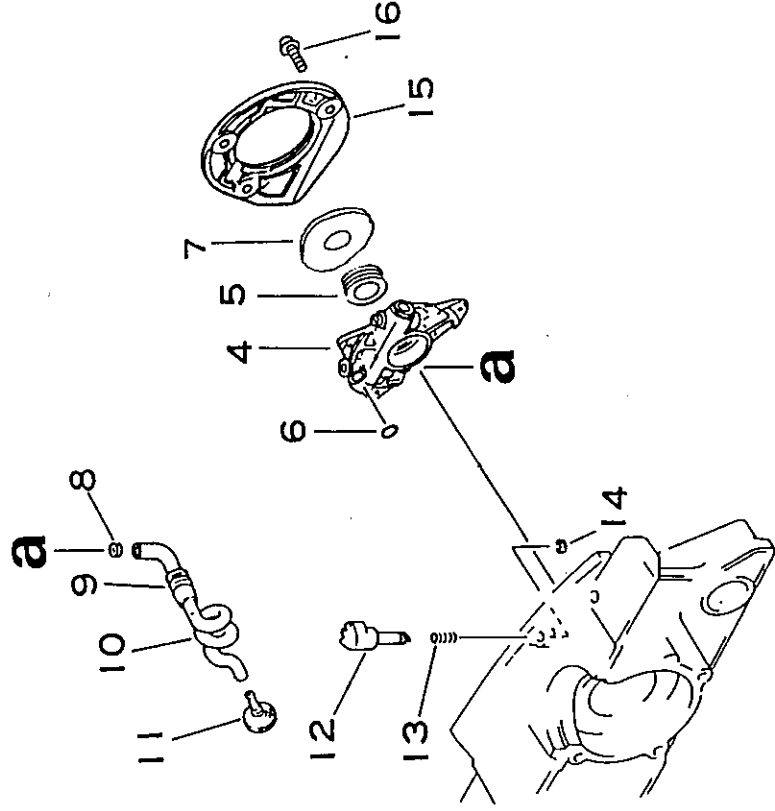

Key No.	Part Number	Q'ty	Description	Key No.	Part Number	Q'ty	Description
6- 4	437 002-3753 0	1	Auto-oiler assembly	6- 14	900 700-0000 3	1	E-ring 3
5	437 063-1993 0	1	Worm	15	437 605-3763 0	1	Cover, oil pump
6	900 720-0000 3	1	O-ring 3	16	900 238-0401 2	3	Screw 4 x 12
7	437-066-3013 0	1	Cover				
8	132 013-2663 0	1	Clip				
9	132 115-1233 0	1	Grommet				
10	437 210-1993 0	1	Pipe, oil				
11	436 205-1473 0	1	Strainer, oil				
12	437 039-3763 0	1	Knob				
13	437 015-1983 0	1	Spring