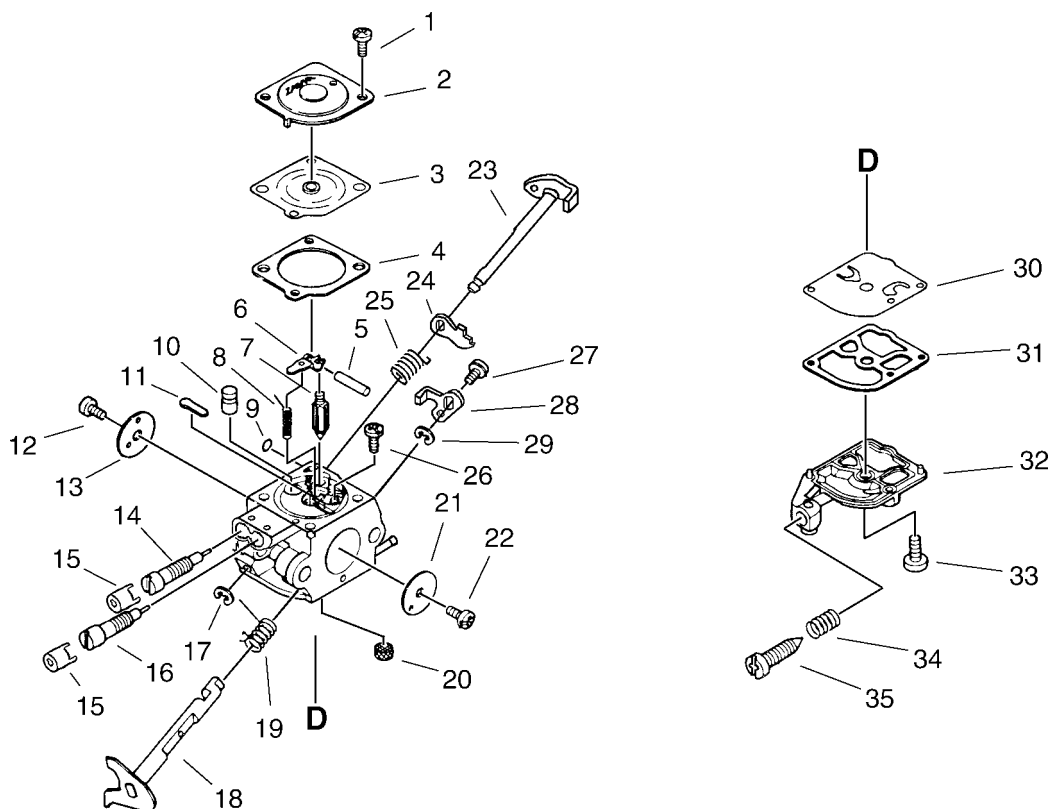

KEY	LV	PART NUMBER	Q'TY	DESCRIPTION	REMARKS
24	+	P005-001300	1	LEVER, CHOKE	
25	+	P005-000880	1	SPRING, CHOKE RETURN	
26	+	125339-13930	1	SCREW	
27	+	125348-13930	1	SCREW	
28	+	P005-000800	1	LEVER, THROTTLE	
29	+	125327-13930	1	CLIP	
30	+	P005-000820	1	DIAPHRAGM, PUMP	
31	+	125325-08360	1	GASKET, PUMP	
32	+	P005-000830	1	COVER, PUMP	
33	+	125310-13930	1	SCREW	
34	+	125333-06960	1	SPRING, IDLE ADJUSTER	
35	+	125344-08560	1	SCREW