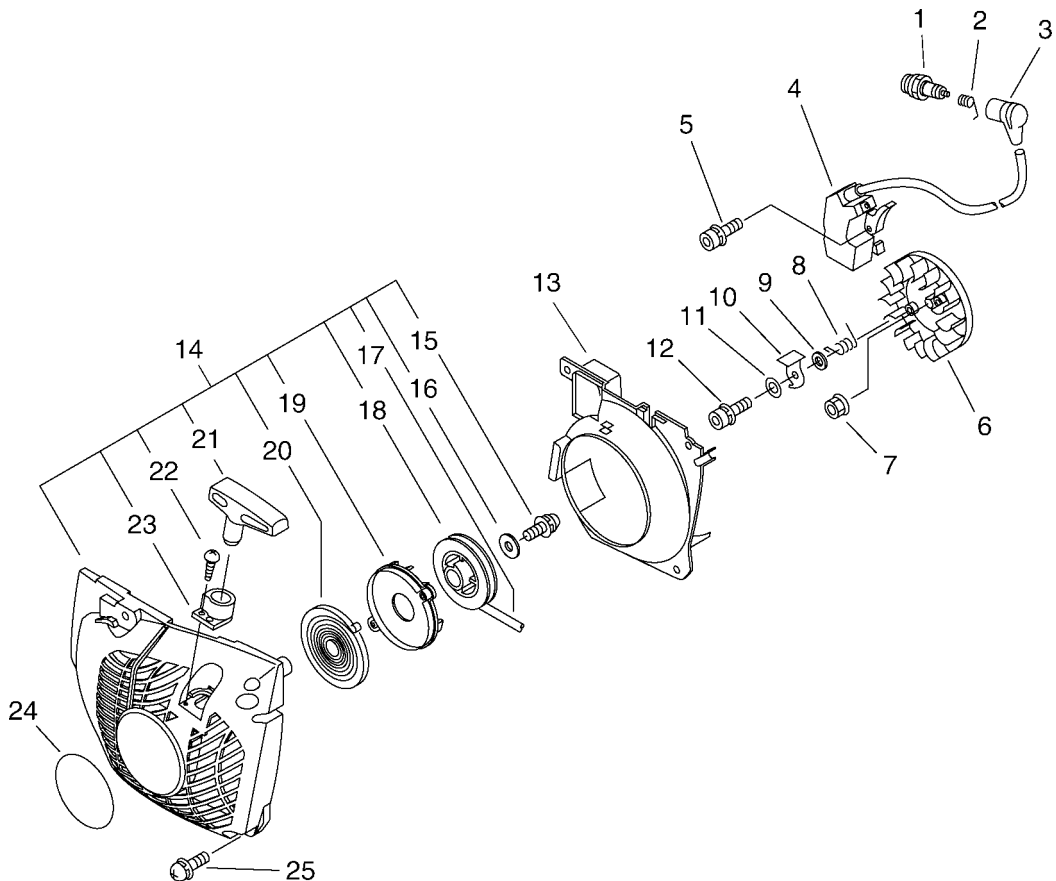

KEY	LV	PART NUMBER	Q'TY	DESCRIPTION	REMARKS
1		A425-000000	1	SPARKPLUG	
2		A426-000010	1	TERMINAL, SPARKPLUG	
3		A427-000013	1	CAP, SPARK PLUG	
4		A411-000031	1	COIL, IGNITION	
5		900162-04030	2	BOLT, H.S. 4*30	
6		A409-000030	1	ROTOR, MAGNETO	
7		900515-00008	1	NUT, FLANGE 8	
8		177234-35430	2	SPRING, RETURN	
9		900603-00005	2	WASHER 5	
10		177218-19830	2	PAWL, STARTER	
11		177247-04630	2	SPACER, RATCHET	
12		V203-000090	2	BOLT, 5	
13		A172-000062	1	COVER, FAN	
14		P021-013481	1	STARTER ASY	
15	+	900238-05012	1	SCREW 5*12	
16	+	177214-02830	1	WASHER	
17	+	177226-19830	1	ROPE, STARTER	
18	+	A506-000100	1	REEL, ROPE	
19	+	177221-35430	1	PLATE, STARTER	
20	+	177220-35430	1	SPRING, REWIND	
21	+	177228-35430	1	GRIP, STARTER (BL)	
22	+	900296-03014	1	SCREW 3*14	
23	+	177227-37930	1	GUIDE, ROPE	
24		X502-000410	1	LABEL, ECHO	
25		900238-05018	3	SCREW 5*18