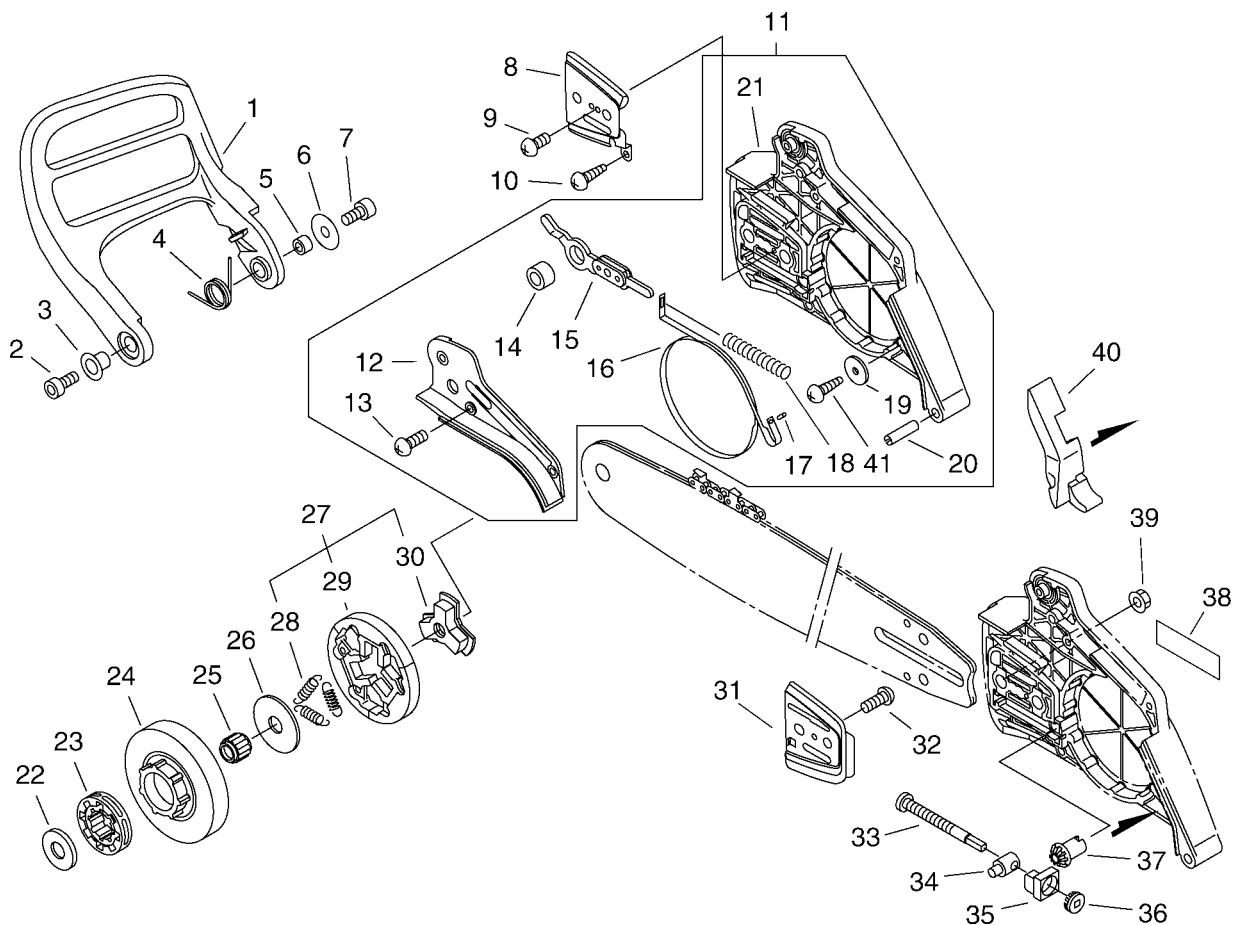

KEY	LV	PART NUMBER	Q'TY	DESCRIPTION	REMARKS
24		A556-000021	1	DRUM,CLUTCH	
25		V557-000010	1	BEARING,NEEDLE 12	
26		A551-000060	1	PLATE,CLUTCH	
27		A056-000111	1	CLUTCH	
28	+	V451-000500	3	SPRING,TENSION	
29	+	P021-007050	1	CLUTCH SHOE SET	
30	+	A552-000090	1	HUB,CLUTCH	
31		433013-35432	1	PLATE, GUIDE (INNER)	
32		900220-04006	1	SCREW 4*6	
33		V203-000110	1	BOLT,5	
34		C309-000030	1	TENSIONER,CHAIN	
35		V355-000270	1	COLLAR,8	
36		V651-000011	1	GEAR,BEVEL	
37		V651-000001	1	GEAR,BEVEL	
38		X502-000340	1	LABEL,ECHO	
39		433019-12330	2	NUT, FLANGE 8	
40		C302-000000	1	PAD, GUARD