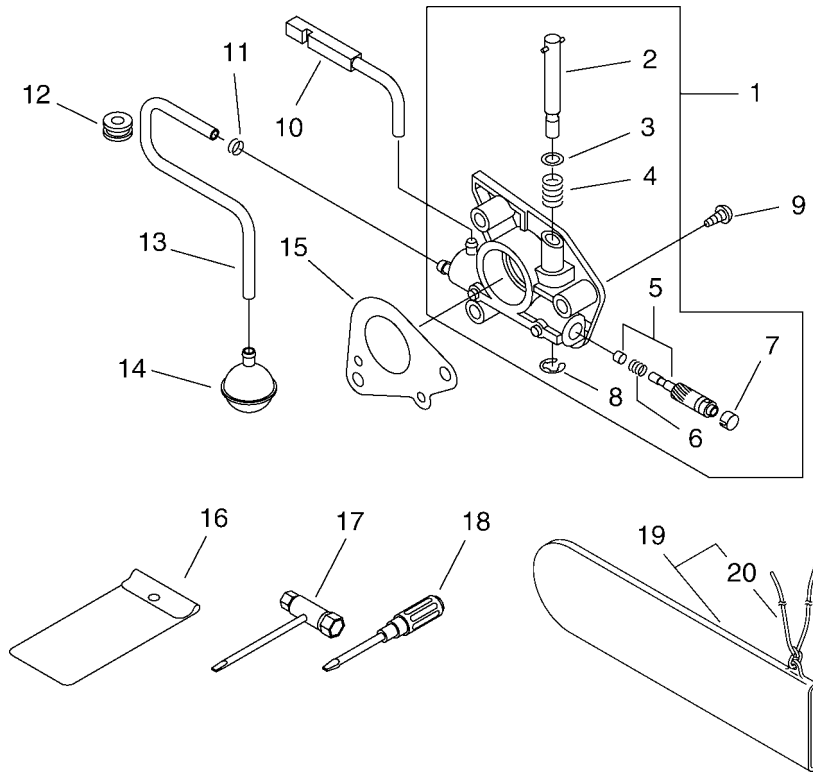

KEY	LV	PART NUMBER	Q'TY	DESCRIPTION	REMARKS
1		437002-38330	1	AUTO-OILER ASSY	
2	+	437016-38330	1	NEEDLE, ADJUST	
3	+	437029-37330	1	WASHER	
4	+	437015-37330	1	SPRING	
5	+	437024-37330	1	PLUNGER	
6	+	437019-38330	1	SPRING	
7	+	437062-38330	1	CAP, OIL PUMP	
8	+	123127-15030	1	RING	
9		900223-04016	2	SCREW	
10		437229-38331	1	PIPE	
11		132013-26630	1	CLIP	
12		132115-12330	1	GROMMET	
13		437210-38330	1	PIPE, OIL	
14		436205-14730	1	STRAINER, OIL	
15		175310-38330	1	PLATE, SEAL	
16		898510-39130	1	BAG, TOOL	
17		X602-000080	1	TOOL, WRENCH	
18		895811-00130	1	DRIVER, SCREW 125	
19		898548-14531	1	SCABBARD, CHAIN	
20	+	898568-14530	1	ROPE