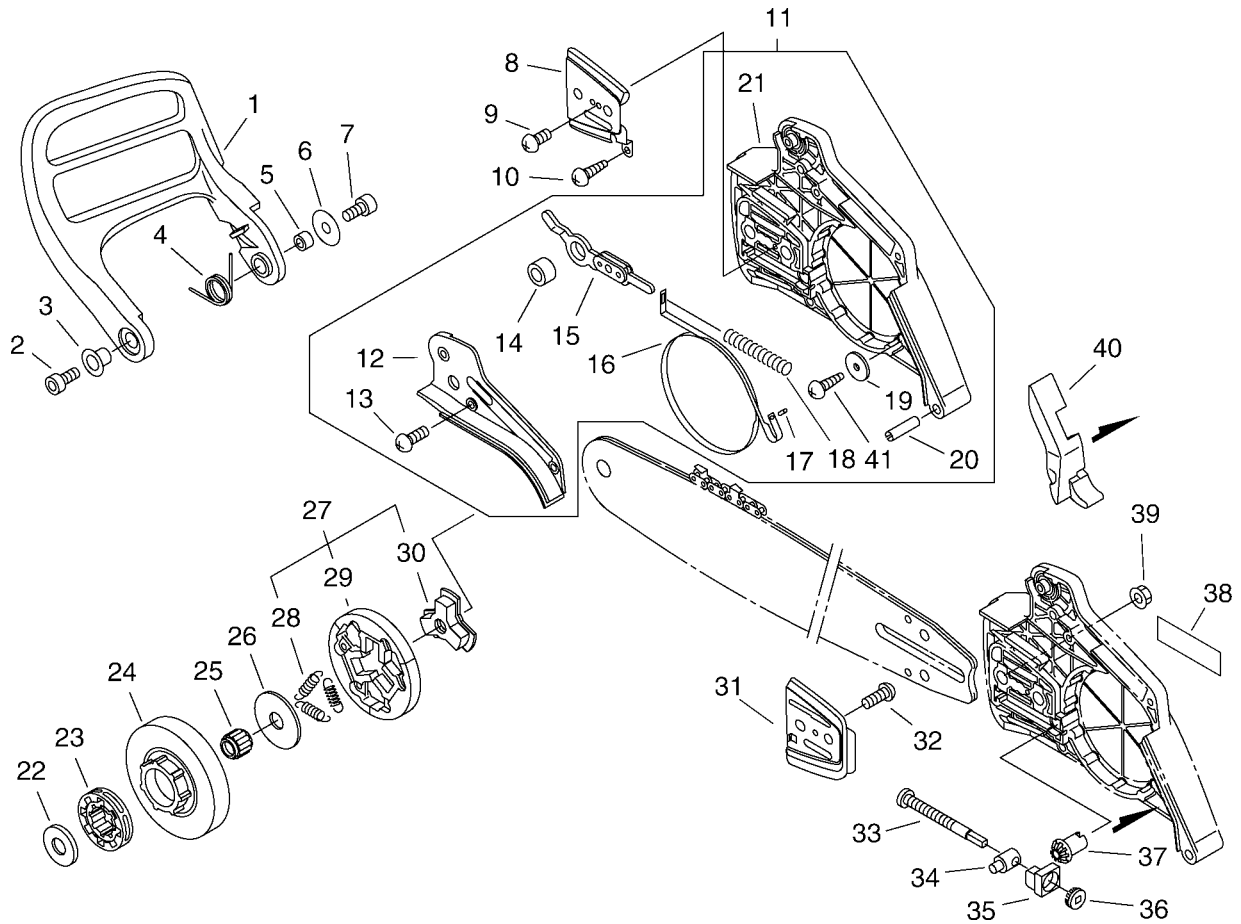

KEY	LV	PART NUMBER	Q'TY	DESCRIPTION	REMARKS
1		351155-35430	1	COVER, HANDLE (BL)	
2		900253-04014	1	SCREW 4*14	
3		C460-000072	1	LOCKOUT, THROTTLE	
4		C450-000212	1	CONTROL, THROTTLE	
5		V452-000260	1	SPRING, TORSION	
6		900345-40030	1	PIN, SPRING 4*30SUS	
7		100918-38330	2	CAP, CUSHION	
8		100915-32530	2	BOLT	
9		100921-38330	2	CUSHION	
10		100910-38330	2	CUSHION	
11		351111-19830	1	GRIP, HANDLE	
12		132115-04920	1	GROMMET	
13		132010-38331	1	PIPE	
14		132013-26630	1	CLIP	
15		131205-19830	1	STRAINER, FUEL	
16		P021-012561	1	HANDLE ASY, REAR	
17	+	131300-56430	1	VALVE, CHECK	
18	+	131328-40630	1	COVER, VENT	
19	+	132013-26630	1	CLIP	
20	+	132012-39331	1	PIPE	
21		V162-000040	1	PLUG	
22		P021-010600	1	FUEL CAP ASY	
23	+	A365-000050	1	CONNECTOR, CAP	
24	+	900720-00022	1	O-RING 22	

KEY	LV	PART NUMBER	Q'TY	DESCRIPTION	REMARKS
25		91145-05020	2	BOLT HS TAPPING	
26		C400-000010	1	HANDLE,FRONT	
27		91145-05016	2	BOLT HS TAPPING	
28		C418-000040	1	SHIELD,SNOW	
29		890157-39130	1	LABEL, SWITCH	

KEY	LV	PART NUMBER	Q'TY	DESCRIPTION	REMARKS
1		437002-38330	1	AUTO-OILER ASSY	
2	+	437016-38330	1	NEEDLE, ADJUST	
3	+	437029-37330	1	WASHER	
4	+	437015-37330	1	SPRING	
5	+	437024-37330	1	PLUNGER	
6	+	437019-38330	1	SPRING	
7	+	437062-38330	1	CAP, OIL PUMP	
8	+	123127-15030	1	RING	
9		900223-04016	2	SCREW	
10		437229-38331	1	PIPE	
11		132013-26630	1	CLIP	
12		132115-12330	1	GROMMET	
13		437210-38330	1	PIPE, OIL	
14		436205-14730	1	STRAINER, OIL	
15		175310-38330	1	PLATE, SEAL	
16		898510-39130	1	BAG, TOOL	
17		X602-000080	1	TOOL, WRENCH	
18		895811-00130	1	DRIVER, SCREW 125	
19		898548-14531	1	SCABBARD, CHAIN	
20	+	898568-14530	1	ROPE	