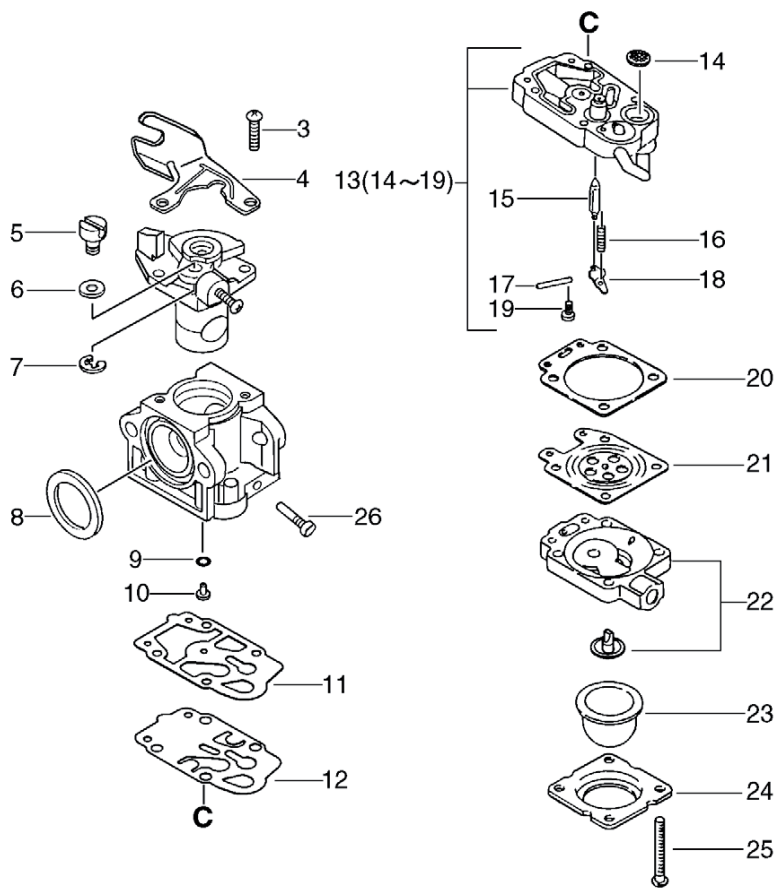

Parts List

Group:Duster/Mist Blowers Model:DM-6110 (SrNr 36001001and after) Section:Mist Blower, Tool

Key	Lv	Part Number	Q'ty	Description	Remarks	Note
28	+	212501-01111	1	HEAD, NOZZLE BL		
29	++	900246-05012	1	SCREW 5*12		
31	+	890031-01110	1	LABEL, MIST		
30		X602-000020	1	TOOL, WRENCH		
32		900286-05016	1	SCREW 5*16 SUS		

Group:Duster/Mist Blowers Model:DM-6110 (SrNr 36001001and after) Section:Carburetor

No.9