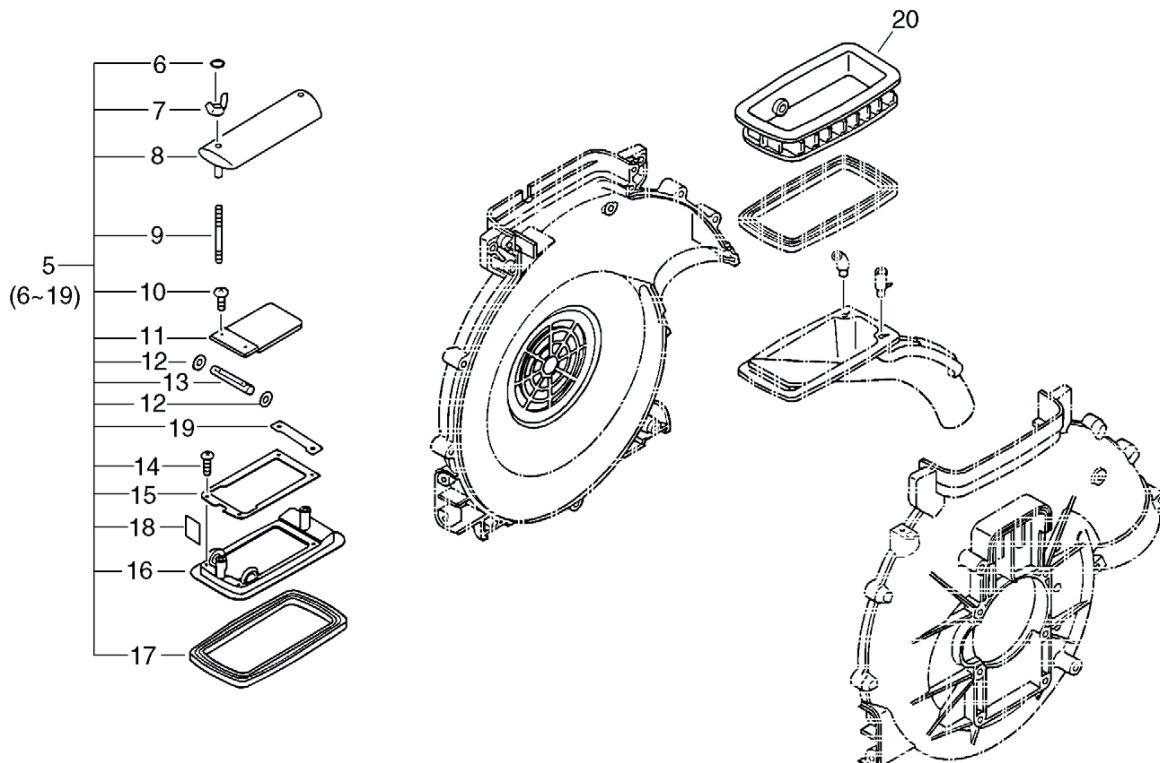

Parts List

Group:Duster/Mist Blowers Model:DM-6110 (SrNr 36001001and after) Section:Carburetor

Key	Lv	Part Number	Q'ty	Description	Remarks	Note
		A021-000980	1	CARBURETOR,DIAPHRAGM	Sus. by A021-001040	
		A021-001040	1	CARBURETOR,DIAPHRAGM	DM-4610	
		A021-000990	1	CARBURETOR,DIAPHRAGM	DM-6110	
3	+	123114-40630	2	SCREW		
4	+	P003-000180	1	BRACKET CABLE		
5	+	123172-45130	1	SWIVEL		
6	+	123149-54230	1	WASHER		
7	+	123173-07930	1	CLIP		
8	+	123143-12110	1	RING, PACKING		
9	+	123183-40630	1	O-RING	DM-6110	
10	+	P003-000990	1	JET	DM-6110	
11	+	123125-40630	1	GASKET, PUMP		
12	+	123112-40630	1	DIAPHRAGM, PUMP		
13	+	123179-05560	1	BODY ASSY, PUMP		
14	++	123126-10631	1	SCREEN, INLET		
15	++	123137-19830	1	VALVE, INLET NEEDLE		
16	++	123122-05560	1	SPRING, METER. LEVER		
17	++	123138-03930	1	PIN, METERING LEVER		
18	++	123123-03930	1	LEVER, METERING		
19	++	123139-05560	1	SCREW, M. LEVER PIN		
20	+	123140-05560	1	GASKET, M. DIAPHRAGM		
21	+	P003-000090	1	METERING, DIAPHRAGM		
22	+	123180-05560	1	BODY, AIR PURGE		
23	+	123181-40630	1	PUMP, PRIMER		
24	+	123142-05560	1	COVER, PRIMER PUMP		
25	+	123110-05560	4	SCREW, PUMP COVER		
26	+	P003-001130	1	NEEDLE, HIGH SPEED	DM-4610	

Group:Duster/Mist Blowers Model:DM-6110 (SrNr 36001001and after) Section:Dust Attachment (DMAD-4610) -1

No.10