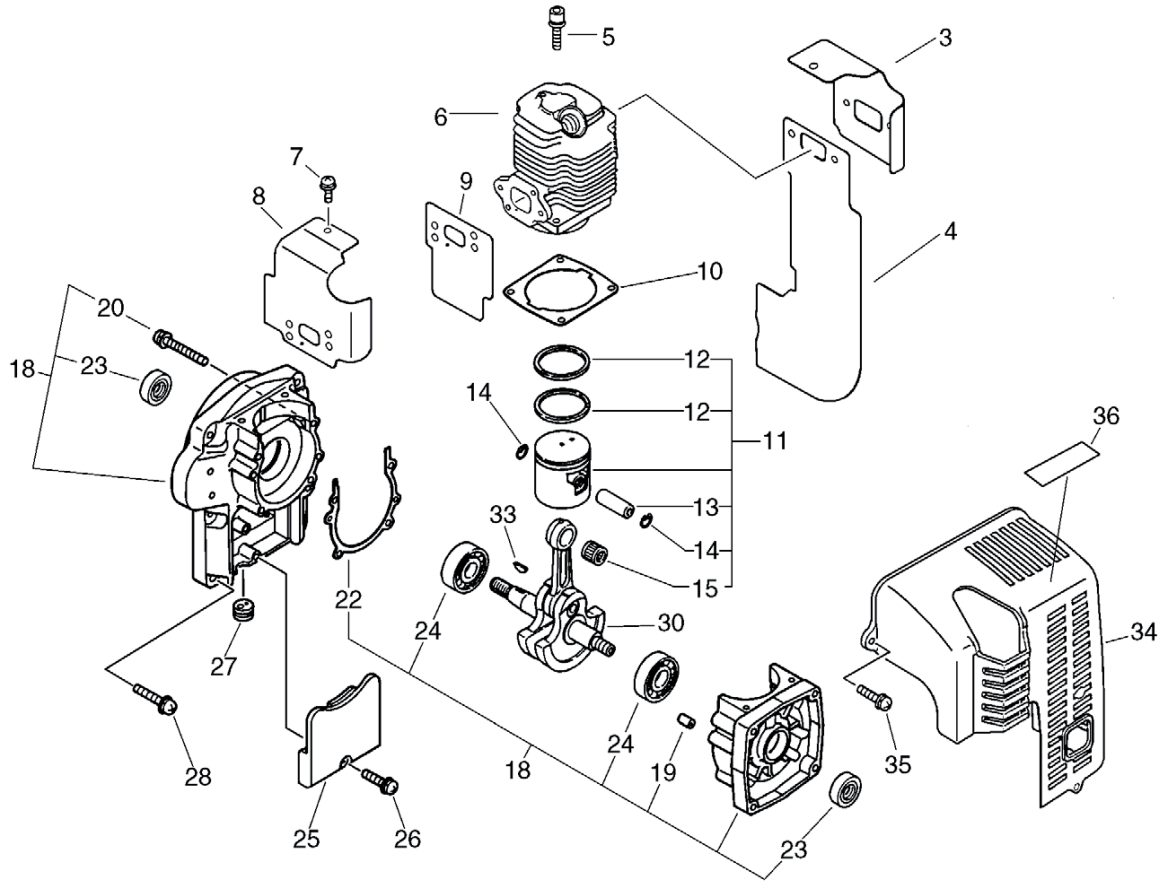

No.1

Parts List

Date:24.11.2008 Page: 1

Group:Duster/Mist Blowers Model:DM-6110(SrNr 36001001and after) Section:Cylinder, Crankcase, Piston

Key	Lv	Part Number	Q'ty	Description	Remarks	Note
3		101514-06210	1	COVER, CYLINDER		
4		145512-06211	1	GASKET, MUFFLER		
5		900162-05022	4	BOLT, H.S. 5*22		
6		A130-000210	1	CYLINDER	DM-4610	
6		A130-000111	1	CYLINDER	DM-6110	
7		900242-05010	1	SCREW 5*10		
8		A160-000680	1	COVER, CYLINDER		
9		130016-06211	1	GASKET, INTAKE		
10		101010-10722	1	GASKET, CYL. BASE	DM-4610	
10		101010-06211	1	GASKET, CYL. BASE	DM-6110	
11		P021-002540	1	PISTON KIT	DM-4610	
11		P021-001820	1	PISTON KIT	DM-6110	
12	+	100011-10530	2	RING, PISTON	DM-4610	
12	+	100011-08360	2	RING, PISTON	DM-6110	
13	+	100013-00410	1	PIN, PISTON	DM-4610	
13	+	100013-06210	1	PIN, PISTON	DM-6110	
14	+	100015-00120	2	CIRCLIP, PISTON PIN		
15	+	100012-12331	1	BEARING, NEEDLE		
18		100204-08261	1	CRANKCASE KIT		
19	+	100215-03930	2	PIN, DOWEL		
20	+	900242-05040	4	SCREW 5*40		
22	+	100242-10721	1	GASKET, CRANKCASE		
23	+	100213-00310	2	OILSEAL		
24	+	900810-36202	2	BEARING, BALL 6202		
25		159129-08260	1	COVER, DUST		
26		900242-05018	1	SCREW 5*18		
27		150112-00310	1	BUSHING		
28		900292-05025	6	SCREW 5*25