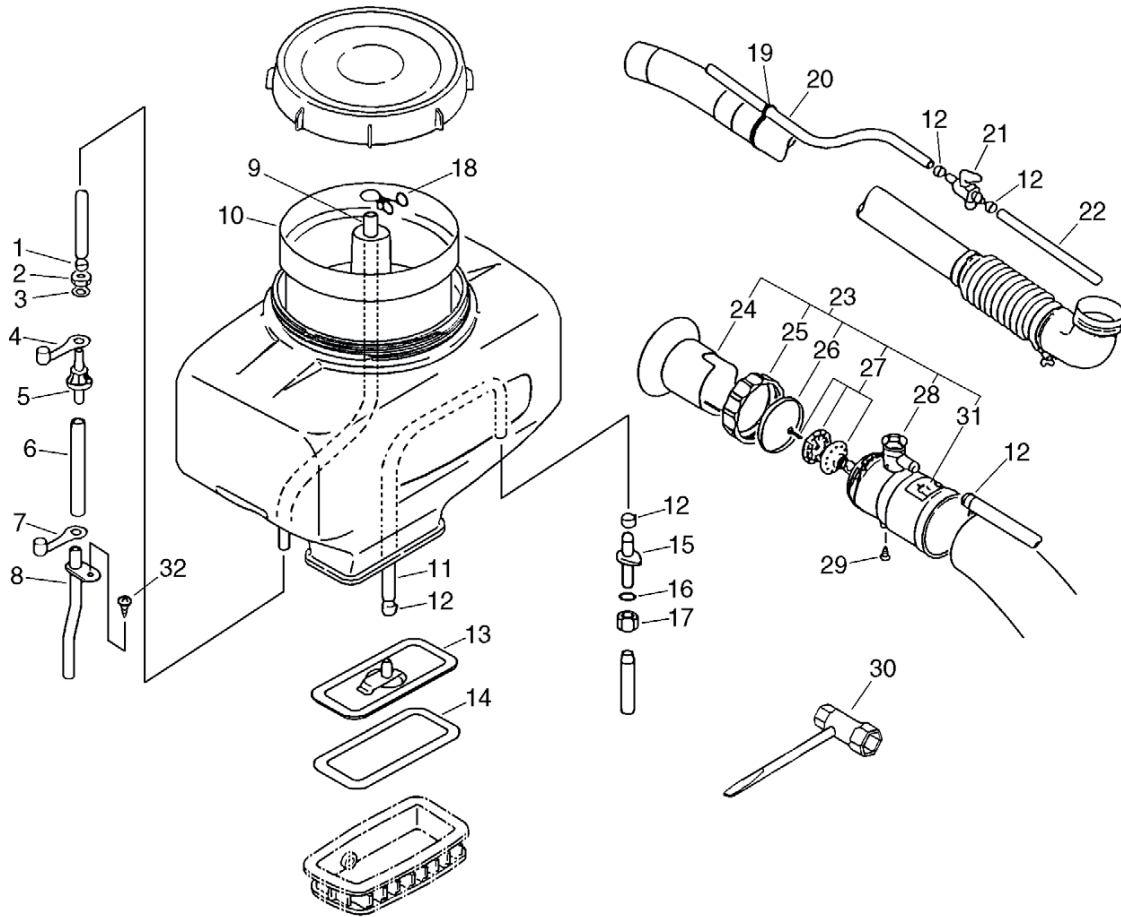

No.8

Parts List

Date:24.11.2008 Page: 1

Group:Duster/Mist Blowers Model:DM-6110(SrNr 36001001and after) Section:Mist Blower, Tool

Key	Lv	Part Number	Q'ty	Description	Remarks	Note
1		132013-14010	1	BAND		
2		363019-00310	1	NUT, CONNECTOR		
3		363018-00310	1	WASHER		
4		363022-00510	1	PLUG		
5		363017-00310	1	CONNECTOR, PIPE		
6		363024-04010	1	PIPE L-170		
7		363021-01110	1	PLUG		
8		E105-000000	1	PIPE, AIR		
9		363014-00310	1	PIPE (INNER)	13L	
9		363014-03210	1	PIPE (INNER)	23L	
10		254210-03210	1	FILTER		
11		382011-01110	1	PIPE (9*13)		
12		V495-000310	5	BAND		
13		253010-08010	1	PLATE, TANK BOTTOM		
14		270119-06210	1	GASKET, SHUTTER		
15		357010-01110	1	NIPPLE, OUTLET		
16		357014-01110	1	O-RING		
17		357015-01110	1	NUT, HOLLOW		
18		363023-01110	1	CLIP		
19		357911-00110	1	CLIP, PIPE		
20		357011-02410	1	PIPE (L-650)		
21		358100-01110	1	VALVE ASS'Y, PIPE		
22		357032-01110	1	PIPE (L-720)		
23		212500-01111	1	NOZZLE ASS'Y, MISTBL		
24 +		212515-01110	1	COLLAR, NOZZLE		
25 +		212514-01110	1	NUT, MISTING NOZZLE		
26 +		212513-01110	1	RING, MISTING NOZZLE		
27 +		222000-01110	1	NOZZLE