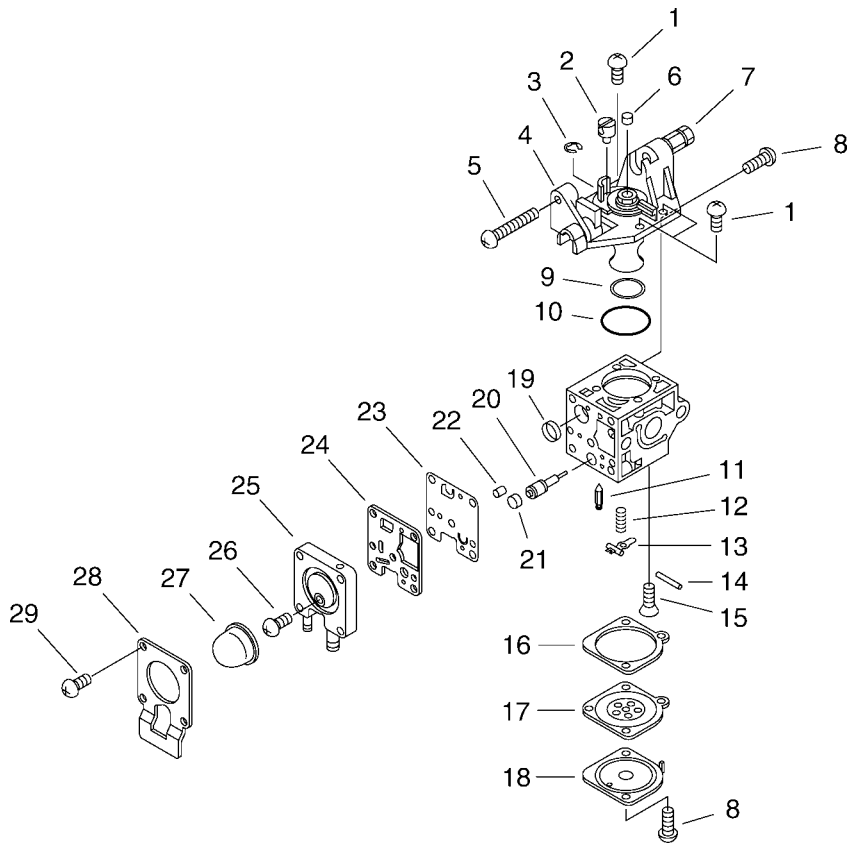

KEY	LV	PART NUMBER	Q'TY	DESCRIPTION	REMARKS
1		X505-000140	1	LABEL,CAUTION	
2		351201-40830	1	HANDLE ASSY, LOOP	
3	+	900242-05035	4	SCREW 5*35	
4	+	900500-00005	4	NUT 5	
5		C506-000090	1	SHAFT, FLEXIBLE	
6		V430-001880	1	CABLE,BOWDEN	
7		301200-29430	1	BAND ASSY	
8	+	900242-05014	1	SCREW 5*14	
9		178003-52130	1	BRACKET SET,THROTTLE	
3	+	900242-05035	1	SCREW 5*35	
4	+	900500-00005	2	NUT 5	
10	+	900242-05025	1	SCREW 5*25	
11		178090-52632	1	LOCKOUT, T. CONTROL	
12		178013-52630	1	SPRING, THR. LOCK	
13		A440-000831	1	SWITCH, ON OFF	
14		178012-52630	1	LOCKOUT, THROTTLE	
15		178010-52130	1	CONTROL, THROTTLE	
16		178043-42230	1	SPRING, THR. RETURN	
17		C403-000140	1	GRIP, HANDLE	
18		610272-52130	1	BAND	
4	+	900500-00005	1	NUT 5	
19	+	900242-05028	1	SCREW 5*28	
20		C050-000470	1	PIPE,MAIN	
21		890152-04930	1	LABEL, CAUTION	
22		610281-54130	1	COLLER	
23	+	900253-04025	2	SCREW 4*25	
24		178121-08550	2	BAND	

KEY	LV	PART NUMBER	Q'TY	DESCRIPTION	REMARKS
		A021-001460	1	CARBURETOR,DIAPHRAGM	
1	+	125344-13931	3	SCREW	
2	+	P005-001240	1	POST	
3	+	P005-000190	1	E-RING	
4	+	P005-001320	1	COVER ASY, ROTOR	
5	+	P005-000100	1	SCREW,THROTTLEADJUST	
6	+	P005-001270	1	PLUG, H AJUST SCREW	
7	+	C486-000000	1	CABLE, ADJUSTER	
8	+	125344-52130	3	SCREW	
9	+	P005-001000	1	ROLLER, GUIDE	
10	+	P005-000280	1	O-RING	
11	+	125337-08260	1	VALVE, INLET NEEDLE	
12	+	P005-000940	1	SPRING, METER. LEVER	
13	+	125323-08260	1	ARM, VALVE	
14	+	125338-13930	1	PIN, METERING ARM	
15	+	125339-42030	1	SCREW	
16	+	P005-000200	1	GASKET, METERING	
17	+	P005-001780	1	DIAPHRAGM	
18	+	125342-52130	1	COVER, DIAPHRAGM	
19	+	P005-000010	1	STRAINER	
20	+	P005-001260	1	SCREW,MAINN MIXTURE	
21	+	P005-001270	1	PLUG, H AJUST SCREW	
22	+	P005-001250	1	RETAINER,PLUG BALL	
23	+	P005-000510	1	DIAPHRAGM, PUMP	