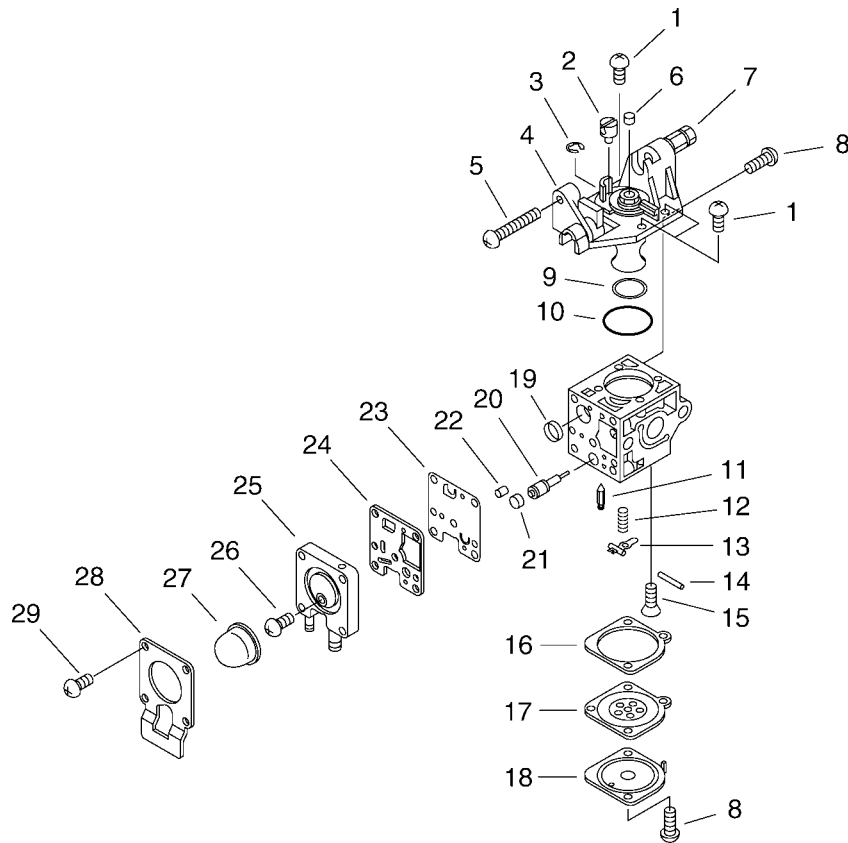

KEY	LV	PART NUMBER	Q'TY	DESCRIPTION	REMARKS
1		P021-009552	1	SHIELD KIT	
2	+	900017-08064	1	BOLT 1/4-20*2A	
3	+	910300-27700	1	WASHER,CIRCULAR 6	
4	+	900033-00008	1	NUT, WING 1/4-20	
5	+	900238-05012	2	SCREW 5*12	
6	+	699010-44330	1	SHIELD (INCH)	
7	+	C554-000021	1	KNIFE, CORD	
8	+	900500-00005	2	NUT 5	
9		P021-009461	1	CASE,ASM BEARING	
10	+	91118-05025	1	BOLT	
11	+	900242-04010	1	SCREW 4*10	
12	+	94060-06200	1	BEARING BALL	
13	+	C534-000341	1	SHAFT,GEAR	
14	+	94061-06200	1	BEARING, BALL	
15	+	900702-00030	1	CIRCLIP 30	
16	+	C535-000340	1	FIXTURE, BLADE	
17		P021-002861	1	GOGGLES	
18		895410-02830	1	WRENCH, W/S. DRIVER	
19		897518-01131	1	LOCKING TOOL	
20		895610-00130	1	L-WRENCH (4MM)	
21		898510-39130	1	BAG, TOOL	
22		X698-000040	1	TOOL,CASE	

KEY	LV	PART NUMBER	Q'TY	DESCRIPTION	REMARKS
		A021-001460	1	CARBURETOR,DIAPHRAGM	
1	+	125344-13931	3	SCREW	
2	+	P005-001240	1	POST	
3	+	P005-000190	1	E-RING	
4	+	P005-001320	1	COVER ASY, ROTOR	
5	+	P005-000100	1	SCREW,THROTTLEADJUST	
6	+	P005-001270	1	PLUG, H AJUST SCREW	
7	+	C486-000000	1	CABLE, ADJUSTER	
8	+	125344-52130	3	SCREW	
9	+	P005-001000	1	ROLLER, GUIDE	
10	+	P005-000280	1	O-RING	
11	+	125337-08260	1	VALVE, INLET NEEDLE	
12	+	P005-000940	1	SPRING, METER. LEVER	
13	+	125323-08260	1	ARM, VALVE	
14	+	125338-13930	1	PIN, METERING ARM	
15	+	125339-42030	1	SCREW	
16	+	P005-000200	1	GASKET, METERING	
17	+	P005-001780	1	DIAPHRAGM	
18	+	125342-52130	1	COVER, DIAPHRAGM	
19	+	P005-000010	1	STRAINER	
20	+	P005-001260	1	SCREW,MAINN MIXTURE	
21	+	P005-001270	1	PLUG, H AJUST SCREW	
22	+	P005-001250	1	RETAINER,PLUG BALL	
23	+	P005-000510	1	DIAPHRAGM, PUMP	