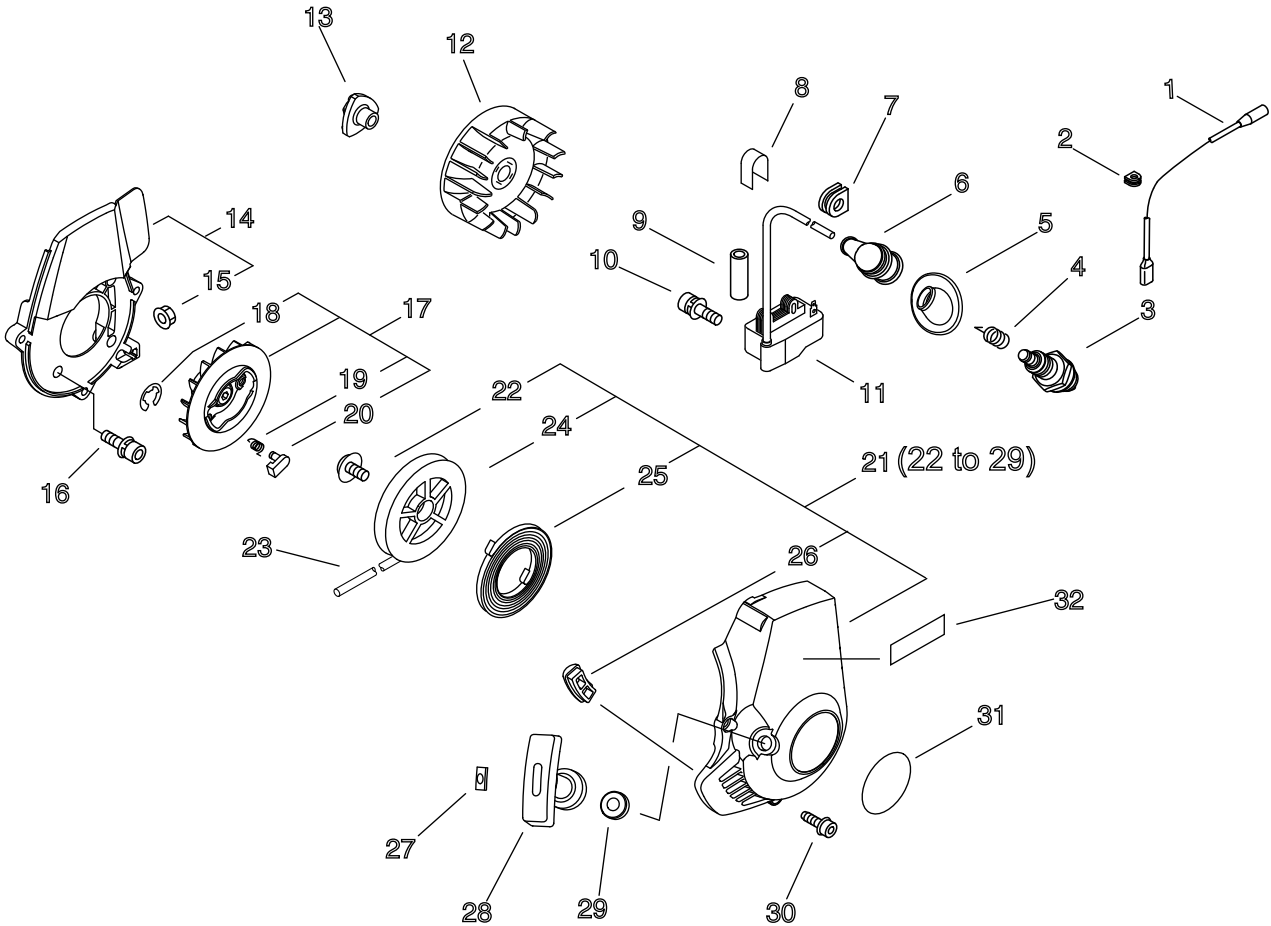

2. STARTER, MAGNETO

KEY	LV	PART NUMBER	Q'TY	DESCRIPTION	REMARKS	NOTE1	NOTE2
26	+	V420-001440	1	CUSHION			
27	+	177246-11120	1	CLIP, STARTER ROPE			
28	+	177228-27030	1	GRIP, STARTER			
29	+	177227-42030	1	GUIDE, ROPE			
30		900106-05014	3	BOLT, H.S. 5*14	5*14		
31		X502-000330	1	LABEL,ECHO	ECHO		
32		X503-008160	1	LABEL,MODEL	PB-251