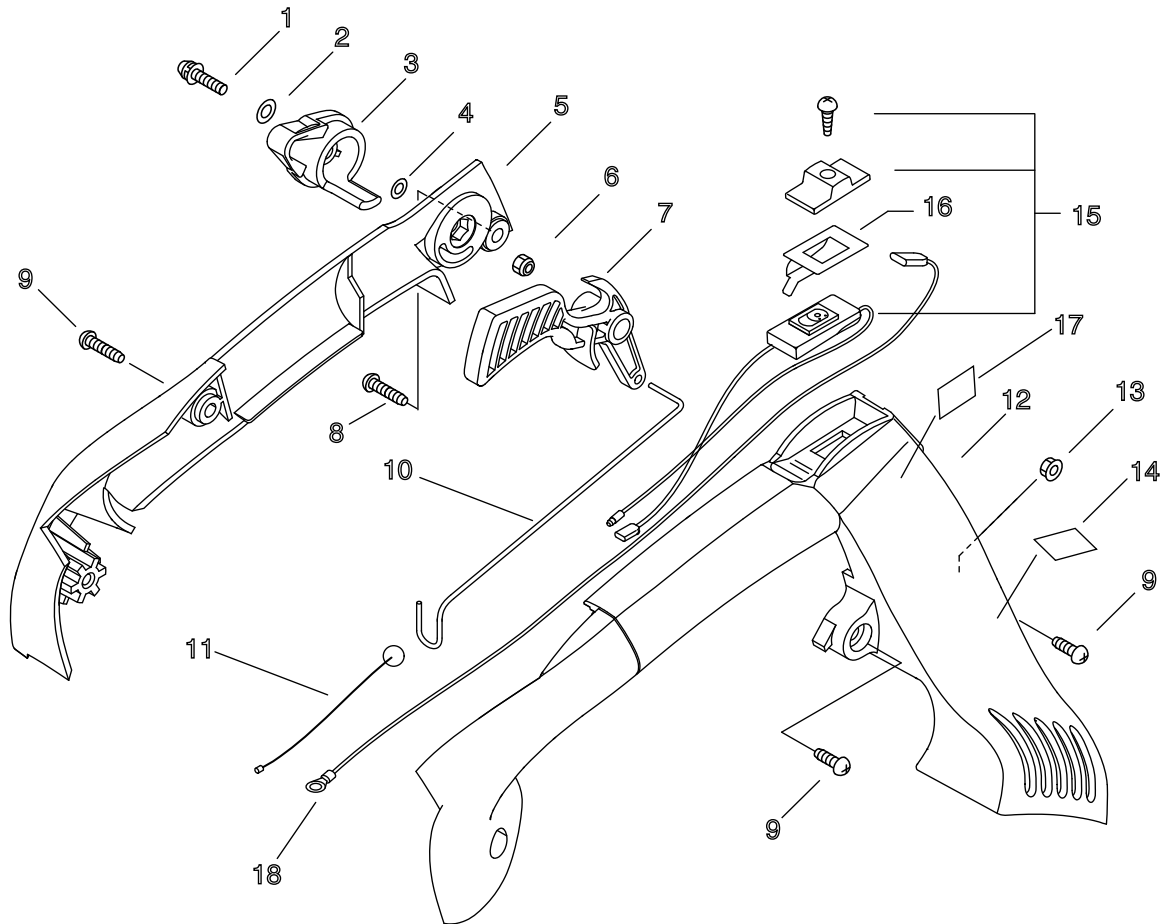

3. AIR CLEANER, CARBURETOR, MUFFLER

KEY	LV	PART NUMBER	Q'TY	DESCRIPTION	REMARKS	NOTE1	NOTE2
1		V299-000250	1	KNOB,FASTENER			
2		131911-03460	1	WASHER			
3		A232-000340	1	LID,CLEANER	ID#1220		
4		X506-000090	1	LABEL,CHOKE			
5		A226-000470	1	ELEMENT, AIR FILTER			
5		A226-000471	1	ELEMENT, AIR FILTER			
6		900105-05060	2	BOLT, H.S. 5*60	5*60		
7		A244-000070	1	PLATE,PREVENT			
8		P021-010980	1	CLEANER CASE ASY			
9		130016-42031	1	GASKET, INTAKE			
10		A021-001591	1	CARBURETOR,DIAPHRAGM	RB-K90		
13		V103-000400	1	GASKET,INTAKE			
14		900162-05025	2	BOLT, H.S. 5*25	5*25 W,SW		
15		A200-000280	1	INSULATOR, INTAKE			
16		V103-000390	1	GASKET,INTAKE			
17		A160-000830	1	COVER,CYLINDER			
18		C459-000010	1	COVER,THROTTLE			
19		V104-000820	1	GASKET,EXHAUST	NP7002		
20		A300-000810	1	MUFFLER, EXHAUST			
21		A310-000070	1	SCREEN, ARRESTOR	22*28*3		
22		900603-00005	2	WASHER 5	5.5*12*0.8		
23		V203-000190	2	BOLT,5	AN A2-70		
24		V104-000940	1	GASKET,EXHAUST	T:0.5		
25		A313-000840	1	GUIDE, EXHAUST	20.5*3		
26		A313-000850	1	GUIDE, EXHAUST	ID#1190		
27		91367-04010	5	SCREW	4*10/SW(SUS)		

4. HANDLE

KEY	LV	PART NUMBER	Q'TY	DESCRIPTION	REMARKS	NOTE1	NOTE2
1		900238-05025	1	SCREW 5*25	5*25		
2		900602-00005	1	WASHER 5	5.3*10*1		
3		C453-000260	1	LEVER, THROTTLE			
4		900603-00005	1	WASHER 5	5.5*12*0.8		
5		C411-000010	1	LID,HANDLE	PB-251		
6		900562-50005	1	LOCKNUT 5	5		
7		C450-000241	1	CONTROL, THROTTLE			
8		900253-05025	1	SCREW 5*25	5*25		
9		900253-05020	3	SCREW 5*20	5*20		
10		C454-000130	1	ROD, THROTTLE			
11		V431-000000	1	CABLE,INNER			
12		C400-000471	1	HANDLE, FRONT			
13		V263-000070	1	NUT,5			
14		X505-002310	1	LABEL,CAUTION	HOT CAUTION		
15		A440-000770	1	SWITCH, ON OFF	CA104/187 L140		
16		V486-000070	1	TERMINAL,LEAD	C2801P-1/4H		
17		890157-06560	1	LABEL, SWITCH			
18		V485-000830	1	LEAD	187 / LA105 L250		