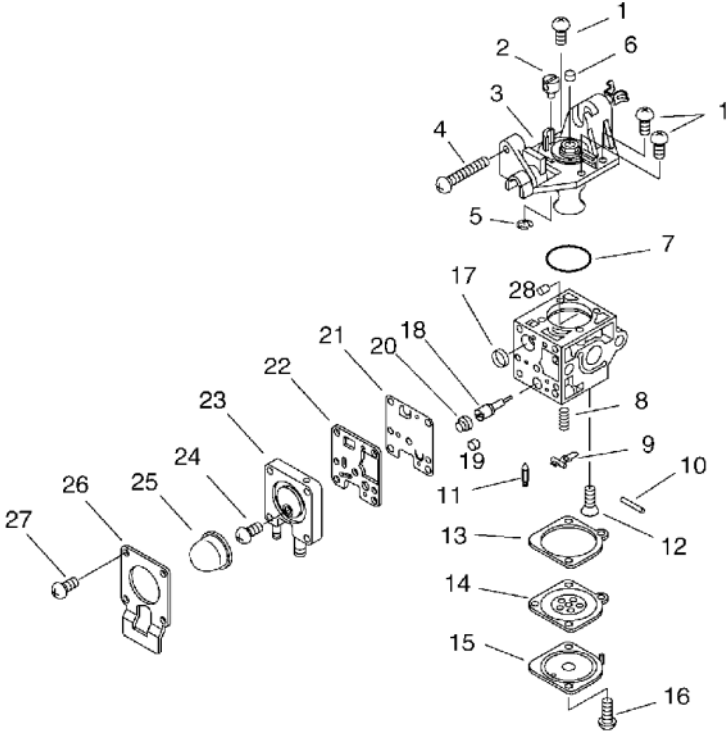

7. CARBURETOR

KEY	LV	PART NUMBER	Q'TY	DESCRIPTION	REMARKS	NOTE1	NOTE2
26	+	P005-000250	1	RETAINER			
27	+	P005-001900	4	SCREW			
28	+	P005-001000	1	ROLLER, GUIDE