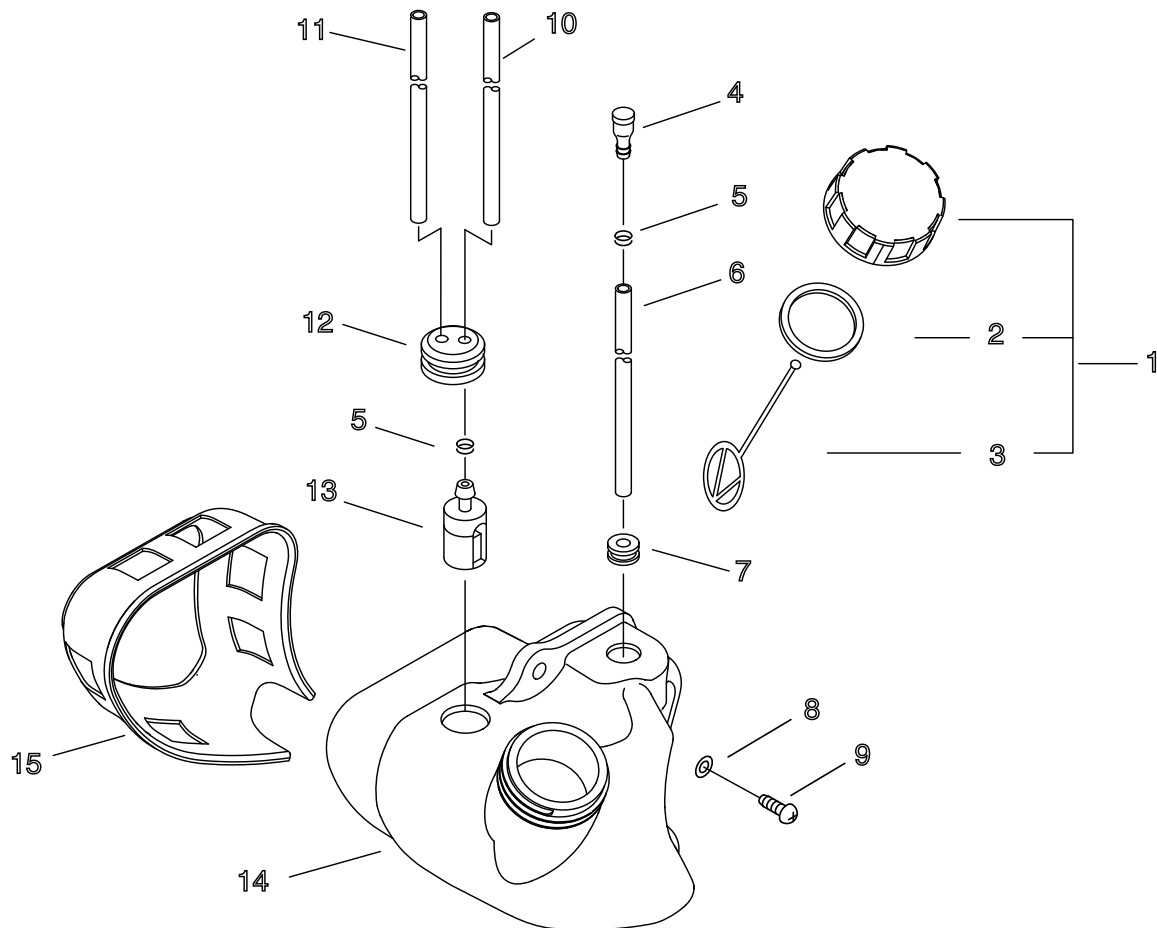

5. FUEL TANK

KEY	LV	PART NUMBER	Q'TY	DESCRIPTION	REMARKS	NOTE1	NOTE2
1		131004-55530	1	CAP ASSY, FUEL TANK			
2	+	131016-55830	1	GASKET, FUEL CAP			
3	+	131051-56030	1	CLIP, FUEL CAP	100L		
4		A356-000030	1	VALVE,CHECK			
5		132013-09820	2	CLIP	6MM		
6		V471-001220	1	PIPE	3*5*50 NBR		
7		132115-01461	1	GROMMET			
8		900603-00005	2	WASHER 5	5.5*12*0.8		
9		900253-05020	2	SCREW 5*20	5*20		
10		V471-001860	1	PIPE	3*5*175		
11		132010-49730	1	PIPE 3*6*85	3*6*85 YL		
12		132115-44330	1	GROMMET			
13		131205-07320	1	STRAINER, FUEL			
14		A350-000550	1	TANK, FUEL			
15		V420-001430	1	CUSHION