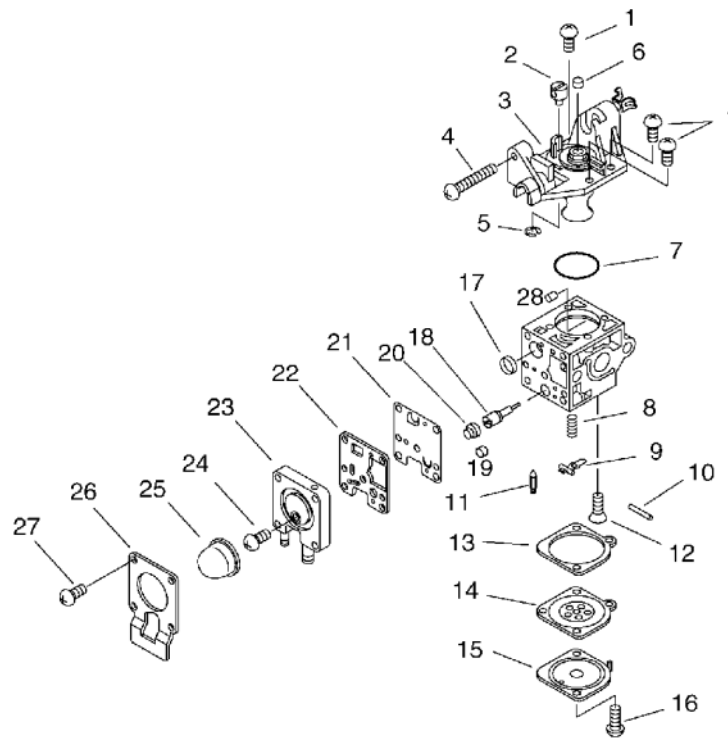

7. CARBURETOR

KEY	LV	PART NUMBER	Q'TY	DESCRIPTION	REMARKS	NOTE1	NOTE2
		A021-001591	1	CARBURETOR,DIAPHRAGM	RB-K90		
1	+	125344-13931	3	SCREW			
2	+	P005-002090	1	POST			
3	+	P005-002000	1	COVER ASY, ROTOR			
4	+	P005-000100	1	SCREW,THROTTLADJUST			
5	+	P005-000190	1	E-RING			
6	+	P005-001270	1	PLUG, H AJUST SCREW			
7	+	P005-000280	1	O-RING			
8	+	P005-000940	1	SPRING, METER. LEVER			
9	+	125323-08260	1	ARM, VALVE			
10	+	125338-13930	1	PIN, METERING ARM			
11	+	125337-08260	1	VALVE, INLET NEEDLE			
12	+	125339-42030	1	SCREW			
13	+	P005-000200	1	GASKET, METERING			
14	+	P005-001780	1	DIAPHRAGM			
15	+	125342-52130	1	COVER, DIAPHRAGM			
16	+	125344-52130	1	SCREW			
17	+	P005-000010	1	STRAINER			
18	+	P005-001260	1	SCREW,MAINN MIXTURE			
19		P005-001270	1	PLUG, H AJUST SCREW			
20	+	P005-001250	1	RETAINER,PLUG BALL			
21	+	P005-000510	1	DIAPHRAGM, PUMP			
22	+	P005-000520	1	GASKET, PUMP			
23	+	P005-001890	1	BASE, ASY PRIMER			
24	+	P005-000270	1	SCREW			
25	+	125381-08660	1	PUMP, PRIMING