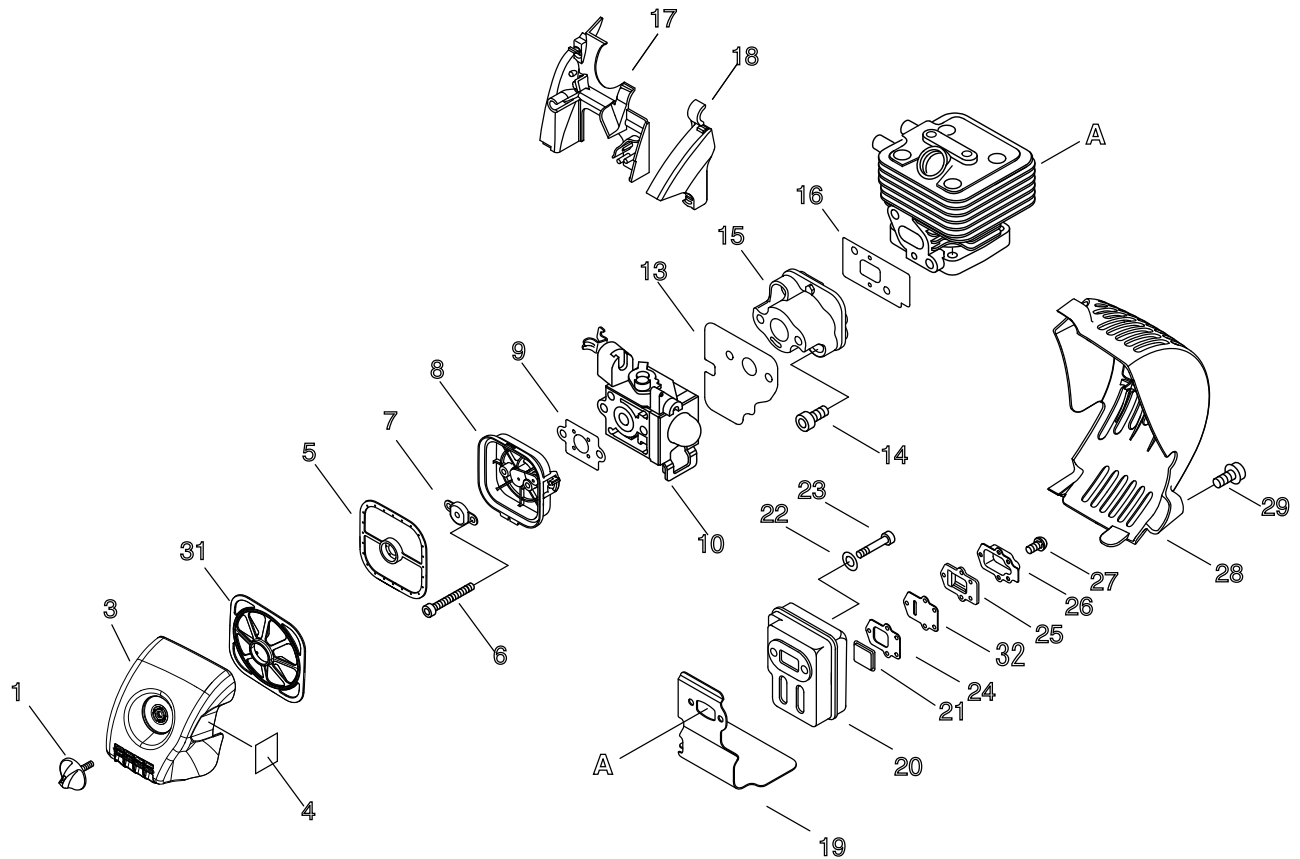

3. AIR CLEANER, CARBURETOR, MUFFLER

KEY	LV	PART NUMBER	Q'TY	DESCRIPTION	REMARKS	NOTE1	NOTE2
1		V299-000250	1	KNOB,FASTENER			
2		131911-03460	1	WASHER			
3		A232-000340	1	LID,CLEANER	ID#1220		
4		X506-000090	1	LABEL,CHOKE			
5		A226-000470	1	ELEMENT, AIR FILTER			
5		A226-000471	1	ELEMENT, AIR FILTER			
6		900105-05060	2	BOLT, H.S. 5*60	5*60		
7		A244-000070	1	PLATE,PREVENT			
8		P021-010980	1	CLEANER CASE ASY			
9		130016-42031	1	GASKET, INTAKE			
10		A021-001591	1	CARBURETOR,DIAPHRAGM	RB-K90		
13		V103-000400	1	GASKET,INTAKE			
14		900162-05025	2	BOLT, H.S. 5*25	5*25 W,SW		
15		A200-000280	1	INSULATOR, INTAKE			
16		V103-000390	1	GASKET,INTAKE			
17		A160-000830	1	COVER,CYLINDER			
18		C459-000010	1	COVER,THROTTLE			
19		V104-000820	1	GASKET,EXHAUST	NP7002		
20		A300-000810	1	MUFFLER, EXHAUST			
21		A310-000070	1	SCREEN, ARRESTOR	22*28*3		
22		900603-00005	2	WASHER 5	5.5*12*0.8		
23		V203-000190	2	BOLT,5	AN A2-70		
24		V104-000940	1	GASKET,EXHAUST	T:0.5		
25		A313-000840	1	GUIDE, EXHAUST	20.5*3		
26		A313-000850	1	GUIDE, EXHAUST	ID#1190		
27		91367-04010	5	SCREW	4*10/SW(SUS)