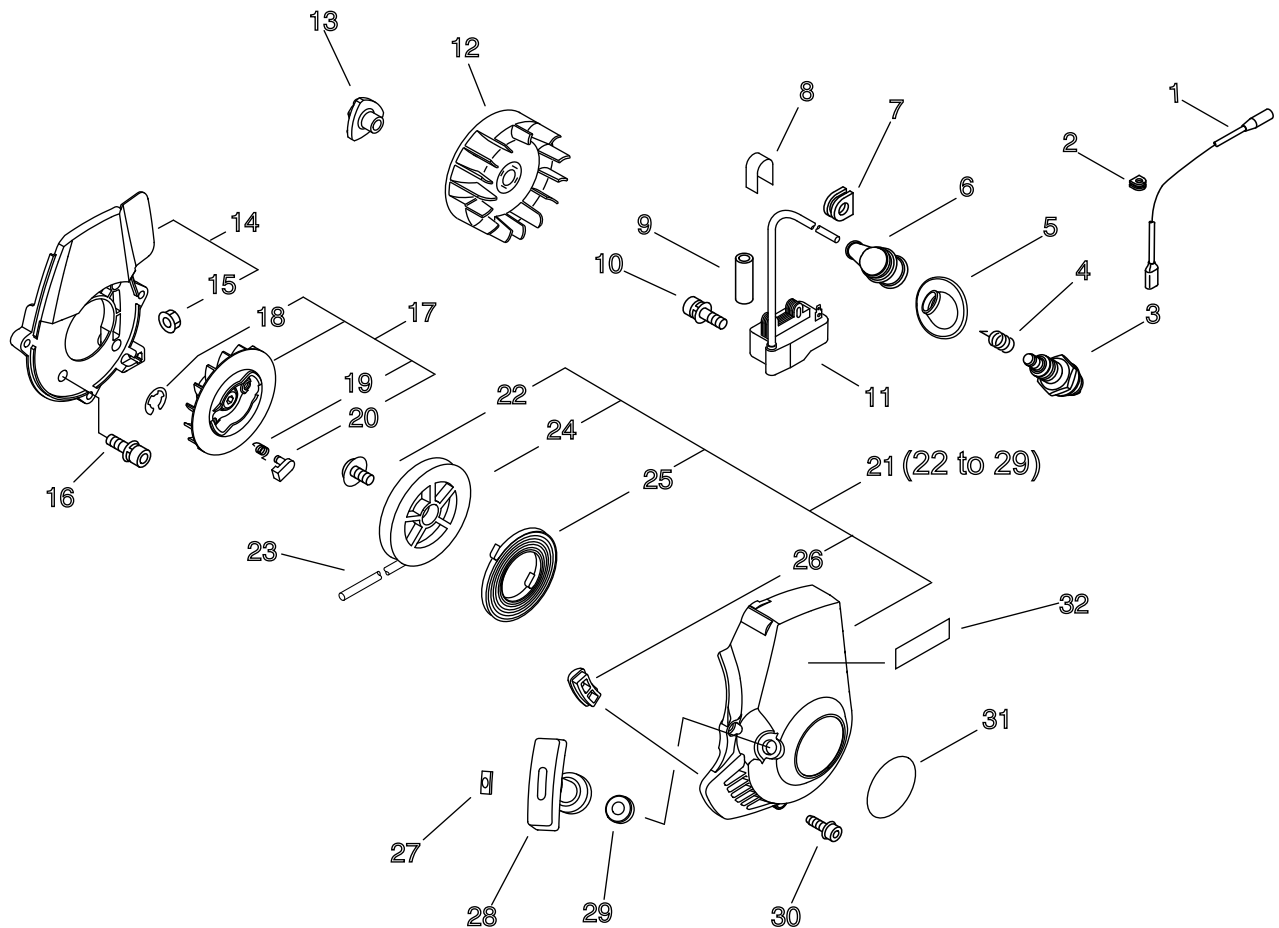

2. STARTER, MAGNETO

KEY	LV	PART NUMBER	Q'TY	DESCRIPTION	REMARKS	NOTE1	NOTE2
1		V485-000820	1	LEAD	CW104-#187		
2		152115-05530	1	BUSHING			
3		A425-000000	1	SPARKPLUG	BPMR8Y		
4		A426-000010	1	TERMINAL,SPARKPLUG			
5		A429-000010	1	COVER,CAP			
6		A427-000013	1	CAP, SPARK PLUG			
7		156110-04920	1	BUSHING			
8		X532-000720	1	LABEL,OPERATION	SPARKPLUG BPMR8Y		
10		91113-04020	2	BOLT	CM-4*20 SW,W		
11		A411-000290	1	COIL, IGNITION	EMG-60 ID#C10146		
12		A409-000210	1	ROTOR,MAGNETO			
13		E101-000071	1	HUB,FAN	M8*1.25		
14		P021-013780	1	SPACER			
15	+	V263-000070	1	NUT,5			
16	+	900163-04016	4	BOLT HSH			
17		A052-000250	1	PULLEY,ASM STARTER			
18	++	900700-00004	2	E-RING 4	CE-4		
19	++	V452-000280	2	SPRING,TORSION			
20	++	A514-000070	2	PAWL			
21		A051-001060	1	STARTER,RECOIL ASY			
22	+	177236-44330	1	SCREW			
23	+	P022-008260	1	ROPE	3M/M		
24	+	177215-44430	1	DRUM, STARTER			
25	+	177220-42030	1	SPRING, REWIND