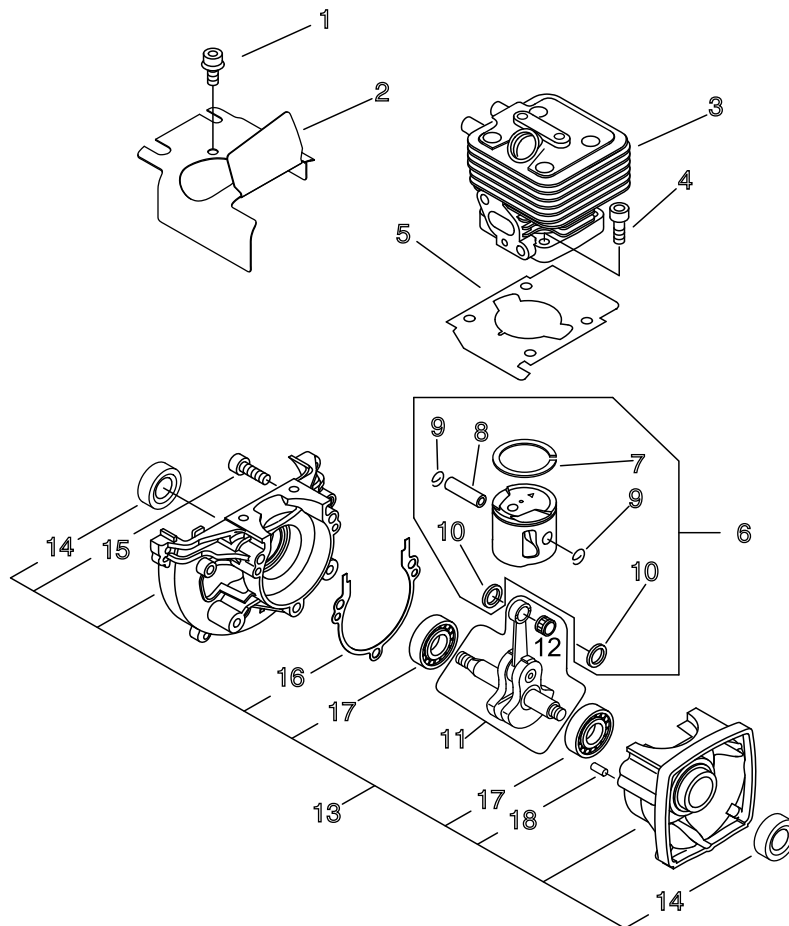

PARTS CATALOGUE

HANDHELD BLOWER

PB-251(37)

37009053 -

1. CYLINDER, CRANKCASE, PISTON

KEY	LV	PART NUMBER	Q'TY	DESCRIPTION	REMARKS	NOTE1	NOTE2
1		900106-05008	2	BOLT, H.S. 5* 8	5*8		
2		A160-000821	1	COVER,CYLINDER			
3		A130-000780	1	CYLINDER			
4		900162-05025	4	BOLT, H.S. 5*25	5*25 W,SW		
5		V100-000190	1	GASKET,CYL			
6		P021-010260	1	PISTON KIT			
7	+	A101-000140	1	RING, PISTON	B1.2 T1.5		
8	+	V606-000000	1	PIN,ENG 8	5*8*28		
9	+	100015-04630	2	CIRCLIP, PISTON PIN			
10	+	100014-11520	2	SPACER, PISTON PIN			
11		A011-000371	1	CRANKSHAFT,ASM			
12	+	V553-000060	1	BEARING,NEEDLE 8	HK0810FMV4		
13		P021-008231	1	CRANKCASE KIT			
14	+	100212-42031	2	OILSEAL	ISCD 12*22*4.5		
15	+	900162-05028	3	BOLT, H.S. 5*28	5*28 W,SW		
16	+	100242-42030	1	GASKET, CRANKCASE			
17	+	94035-36201	1	BEARING BALL	6201X3JR2C3		
18	+	100215-03930	2	PIN, DOWEL			

4. HANDLE

KEY	LV	PART NUMBER	Q'TY	DESCRIPTION	REMARKS	NOTE1	NOTE2
1		900238-05025	1	SCREW 5*25	5*25		
2		900602-00005	1	WASHER 5	5.3*10*1		
3		C453-000260	1	LEVER, THROTTLE			
4		900603-00005	1	WASHER 5	5.5*12*0.8		
5		C411-000010	1	LID,HANDLE	PB-251		
6		900562-50005	1	LOCKNUT 5	5		
7		C450-000241	1	CONTROL, THROTTLE			
8		900253-05025	1	SCREW 5*25	5*25		
9		900253-05020	3	SCREW 5*20	5*20		
10		C454-000130	1	ROD, THROTTLE			
11		V431-000000	1	CABLE,INNER			
12		C400-000471	1	HANDLE, FRONT			
13		V263-000070	1	NUT,5			
14		X505-002310	1	LABEL,CAUTION	HOT CAUTION		
15		A440-000770	1	SWITCH, ON OFF	CA104/187 L140		
16		V486-000070	1	TERMINAL,LEAD	C2801P-1/4H		
17		890157-06560	1	LABEL, SWITCH			
18		V485-000830	1	LEAD	187 / LA105 L250		