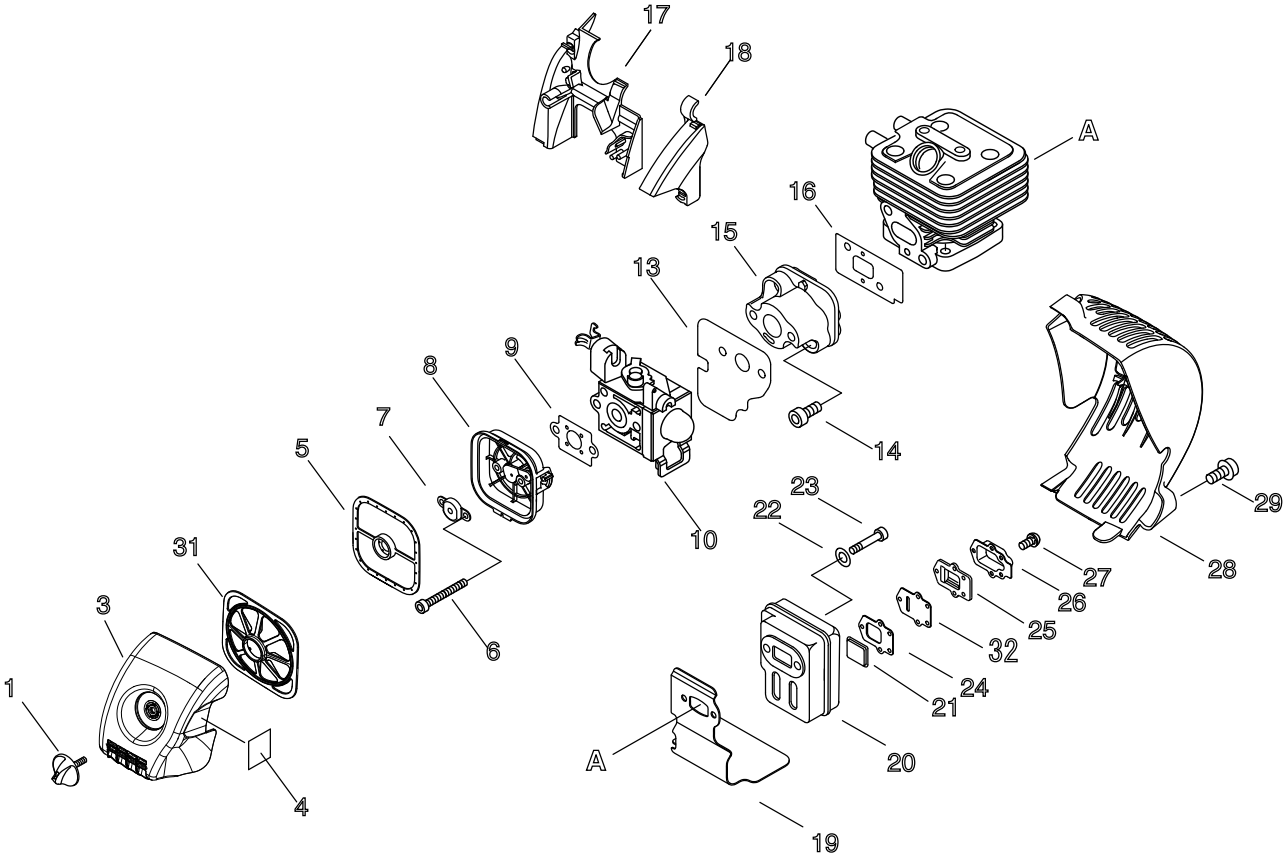

3. AIR CLEANER, CARBURETOR, MUFFLER

KEY	LV	PART NUMBER	Q'TY	DESCRIPTION	REMARKS	NOTE1	NOTE2
28		P021-011200	1	COVER,MUFFLER KIT			
29		900106-05014	2	BOLT, H.S. 5*14	5*14		
32		A313-001070	1	GUIDE, EXHAUST