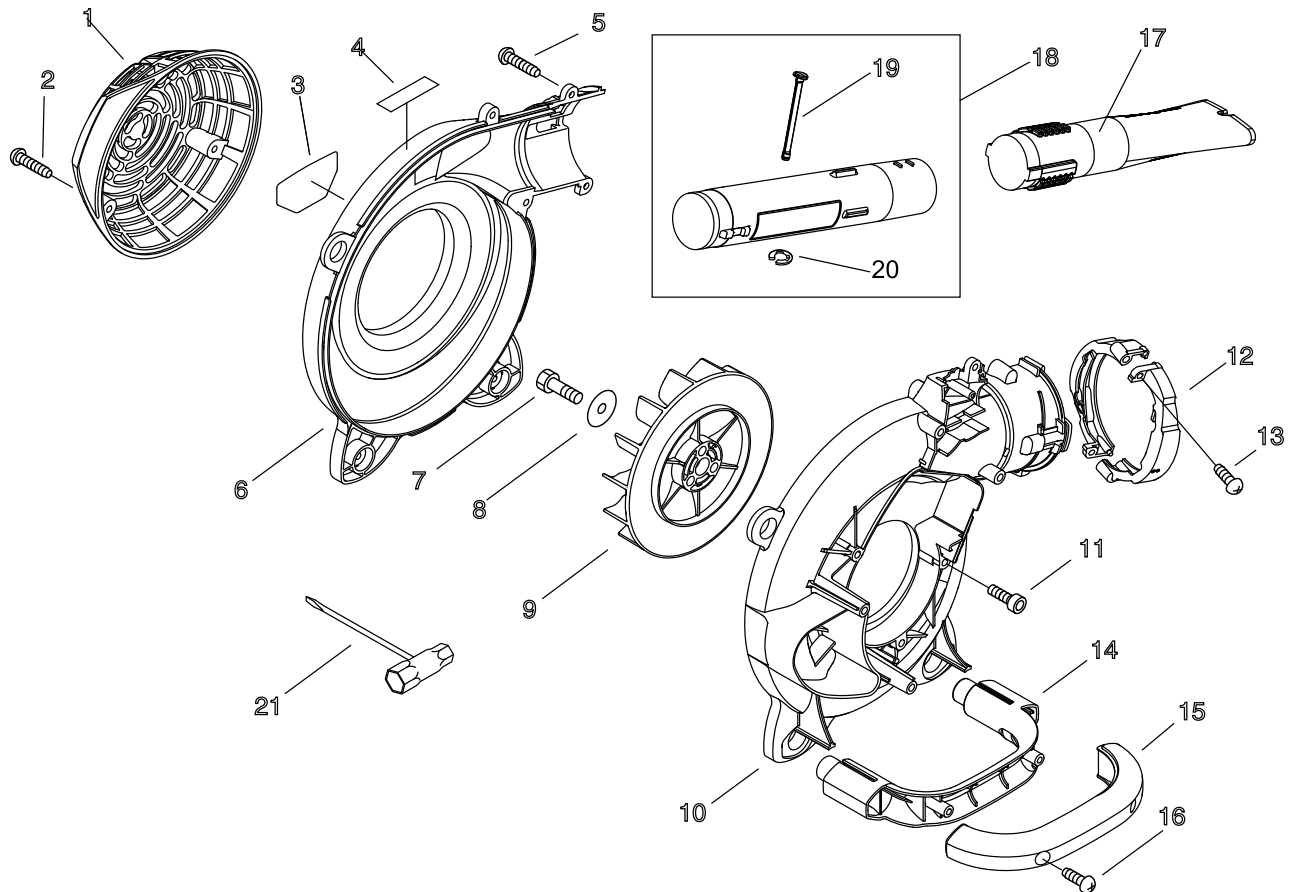

6. FAN CASE, BLOWER PIPE

KEY	LV	PART NUMBER	Q'TY	DESCRIPTION	REMARKS	NOTE1	NOTE2
1		E104-000080	1	GRID, BLOWER			
2		900253-05020	3	SCREW 5*20	5*20		
3		X547-000520	1	LABEL,ECHO	PB-251		
4		X505-002080	1	LABEL,CAUTION			
5		900253-05020	8	SCREW 5*20	5*20		
6		E103-000461	1	CASE,FAN			
7		900100-08014	1	BOLT 8*14	8*14		
8		100143-19830	1	WASHER	8.2*31*0.8		
9		E100-000070	1	FAN,BLOWER			
10		E103-000451	1	CASE,FAN			
11		900162-04020	4	BOLT, H.S. 4*20	4*20 W,SW		
12		E162-000000	2	FIXTURE, BLOW PIPE			
13		900253-05020	2	SCREW 5*20	5*20		
14		C410-000391	1	HANDLE, REAR			
15		C410-000400	1	HANDLE, REAR			
16		900253-05020	2	SCREW 5*20	5*20		
17		E165-000191	1	PIPE,BLOWER			
18		E165-000210	1	PIPE,BLOWER			
19	+	E178-000050	1	GUARD,PIPE			
20	+	V583-000080	1	RING	CE-5		
21		895410-06960	1	WRENCH, W/S-DRIVER