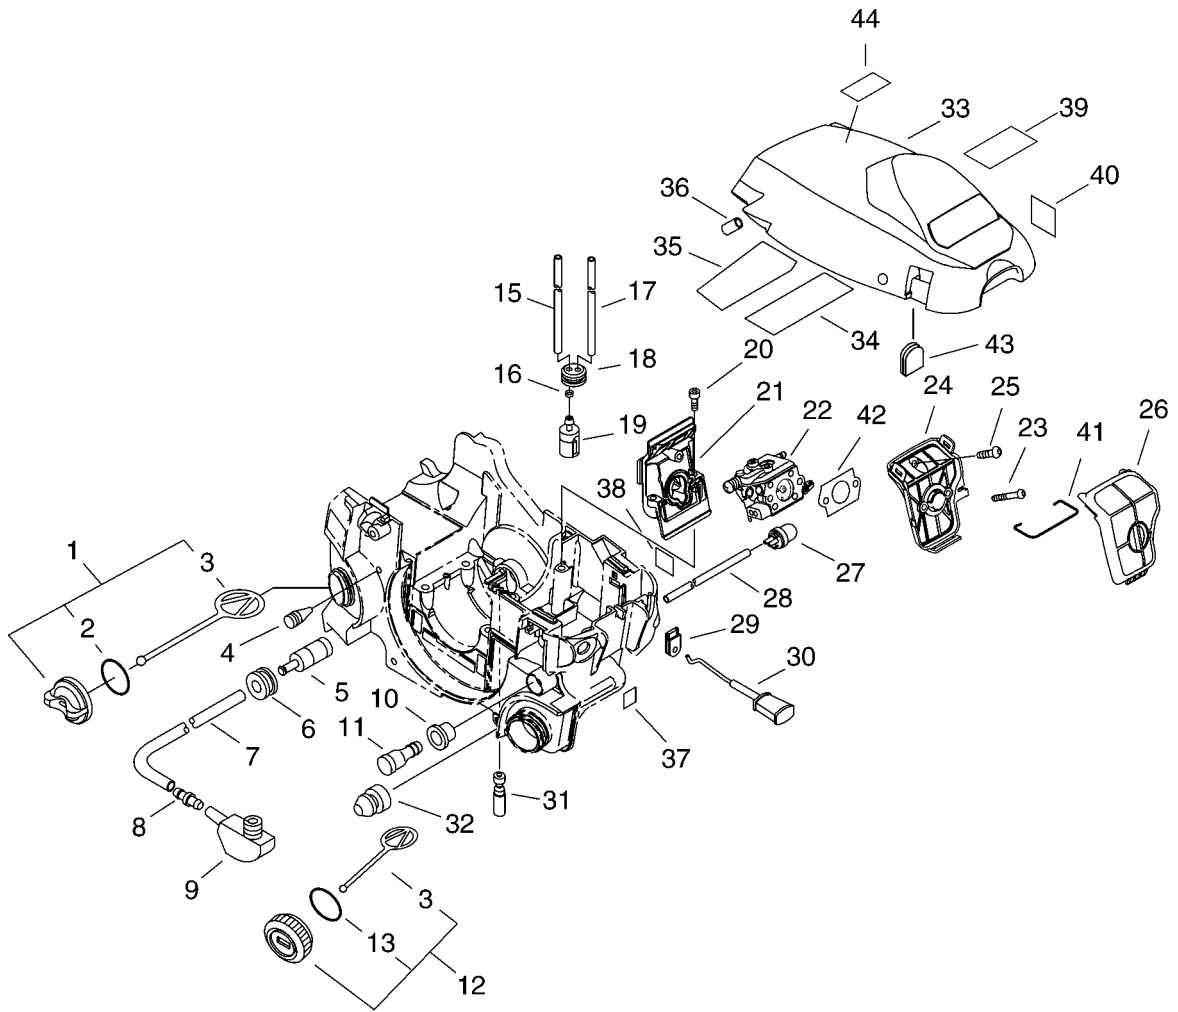

KEY	LV	PART NUMBER	Q'TY	DESCRIPTION	REMARKS
25		V805-000000	1	BOLT, TORX 5	
26		A226-000460	1	ELEMENT,AIR FILTER	
27		123181-39130	1	PUMP, PRIMER	
28		V471-002190	1	PIPE	
29		V130-000010	1	GROMMET,CHOKE	
30		A241-000180	1	KNOB,CHOKE	
31		C022-000040	1	AUTO-OILER ASSEMBLY	
32		V420-001790	2	CUSHION	
33		A160-001170	1	COVER,CYLINDER	
34		V341-000110	1	WASHER,SQUARE	
35		V341-000120	1	WASHER,SQUARE	
36		100927-35830	1	PIPE	
37		890157-39130	1	LABEL, SWITCH	
38		X524-001900	1	LABEL	
39		X504-000960	1	LABEL,BRAND	
40		890631-38130	1	LABEL, CAUTION	
41		V582-000050	1	RING,SNAP	
42		V103-000500	1	GASKET,INTAKE	
43		130338-32430	1	PLUG, COVER	
44		890345-39230	1	LABEL,CAUTION