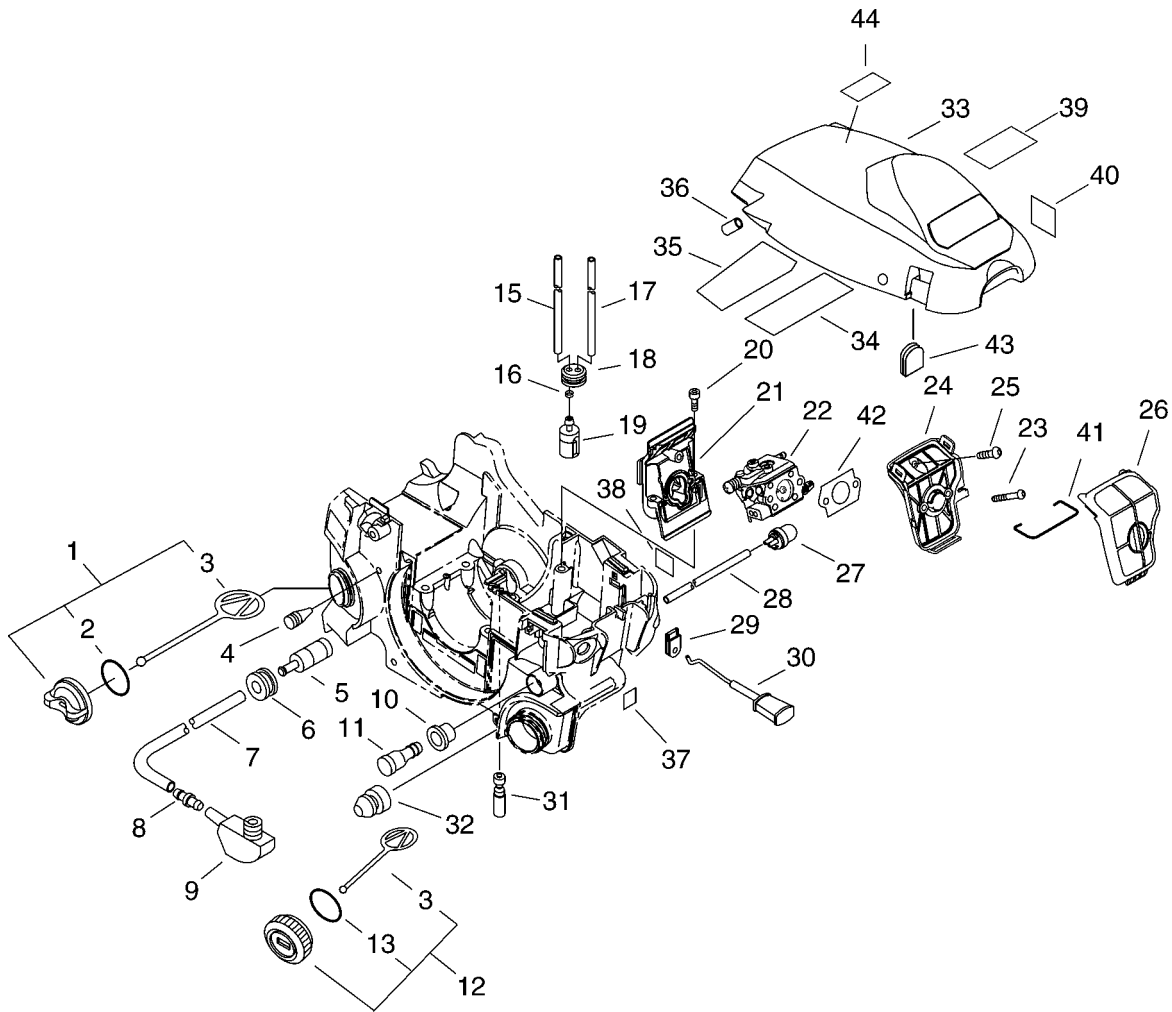

shindaiwa

PARTS CATALOGUE

CHAIN SAW

305s

CE

KEY	LV	PART NUMBER	Q'TY	DESCRIPTION	REMARKS
1		P021-015050	1	CRANK CASE KIT	
2	+	V805-000220	4	BOLT, TORX 5	
3		A202-000070	1	BELLOWS, INTAKE	
4		A206-000000	1	HOLDER, BELLOWS	
5		P021-015061	1	PISTON KIT	
6	+	100011-16131	1	RING, PISTON	
7	+	100013-15330	1	PIN, PISTON	
8	+	100015-04630	2	CIRCLIP, PISTON PIN	
10	+	100014-11520	2	SPACER, PISTON PIN	
11		100142-12330	1	KEY, WOODRUFF	
12		P021-015070	1	CRANKSHAFT, ASSY	
13	+	V505-000010	2	SEAL, OIL 12	
14	+	94035-36201	2	BEARING BALL	
16		P021-016710	1	COVER, ENGINE	
17	+	V225-000030	2	BOLT, STUD 8	
18		C463-000030	2	KNOB, LATCH	
19		J485-000200	2	HINGE	
20		V490-000400	2	CLIP	
21		93050-40180	4	ROLLER	
22		V805-000180	4	BOLT, TORX 5	

KEY	LV	PART NUMBER	Q'TY	DESCRIPTION	REMARKS
1		A409-000350	1	ROTOR, MAGNETO	
2		900515-00008	1	NUT, FLANGE 8	
3		177234-35430	2	SPRING, RETURN	
4		A514-000020	2	PAWL	
5		177247-04630	2	SPACER, RATCHET	
6		900603-00005	4	WASHER 5	
7		V203-000080	2	BOLT, 5"	
8		A172-000830	1	COVER, FAN	
9		A411-000460	1	COIL, IGNITION	
10		A425-000000	1	SPARKPLUG	
11		A426-000020	1	TERMINAL, SPARKPLUG	
12		A427-000020	1	CAP, SPARK PLUG	
13		150117-16430	2	SPACER	
14		V805-000210	2	BOLT, TORX 5	
15		V485-001070	1	LEAD	
16		A440-001190	1	SWITCH, ON OFF	
17		V485-001080	1	LEAD	
18		A051-001430	1	STARTER, RECOIL	
19	+	P022-005891	1	GRIP, STARTER	
20	+	P022-001330	1	SPRING KIT, REWIND	
21	+	P022-008440	1	ROPE, STARTER	
22	+	A506-000080	1	REEL, ROPE	
23	+	V452-000220	1	SPRING, TORSION	
24	+	P022-022000	1	CATCHER, PAWL	
25	+	177236-61830	1	SCREW	
26		V805-000010	3	BOLT, TORX 5	
27		X504-000950	1	LABEL, BRAND	