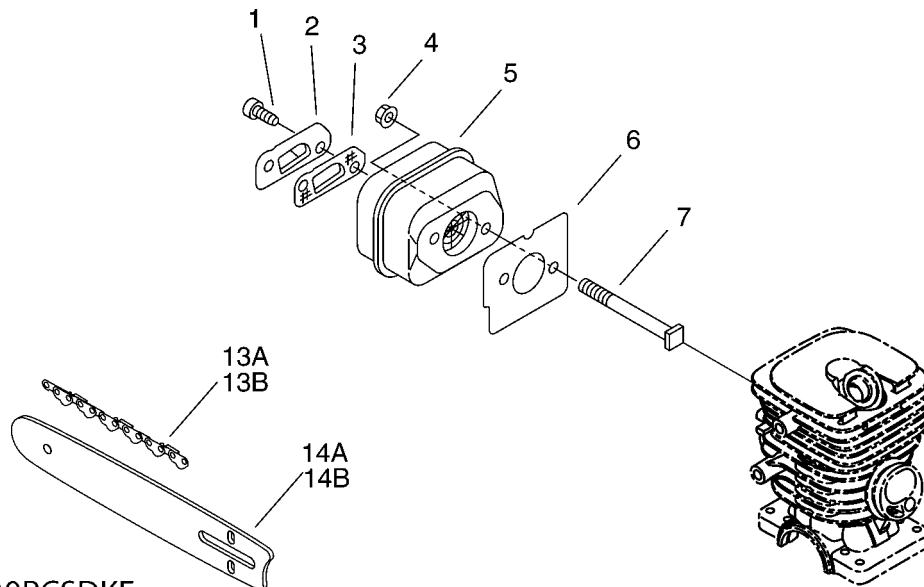

2 Muffler, Tools

A: 30RCSDKE
B: 35RC50M-3/8SD