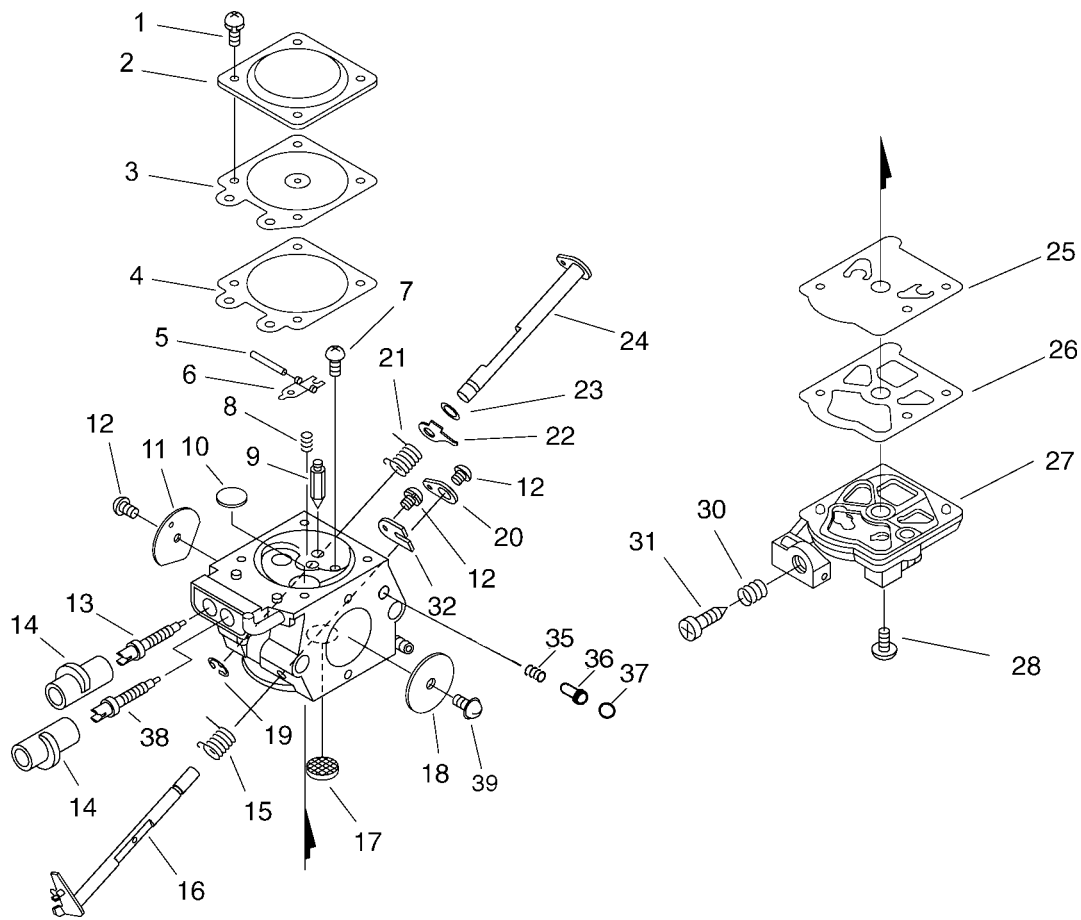

KEY	LV	PART NUMBER	Q'TY	DESCRIPTION	REMARKS
23	+	123149-26030	1	WASHER	
24	+	P003-000150	1	CHOKE, SHAFT	
25	+	123112-15030	1	DIAPHRAGM, FUEL PUMP	
26	+	123125-15030	1	GASKET, FUEL PUMP	
27	+	123124-09520	1	COVER, FUEL PUMP	
28	+	123110-03930	1	SCREW, PUMP COVER	
30	+	123133-04260	1	SPRING, IDLE ADJUST	
31	+	123134-04260	1	SCREW, IDLE ADJUST	
32	+	123127-03930	1	CLIP, THROTTLE SHAFT	
35	+	123186-09660	1	SPRING, START VALVE	
36	+	123185-09660	1	PISTON ASSY	
37	+	123136-09660	1	BALL