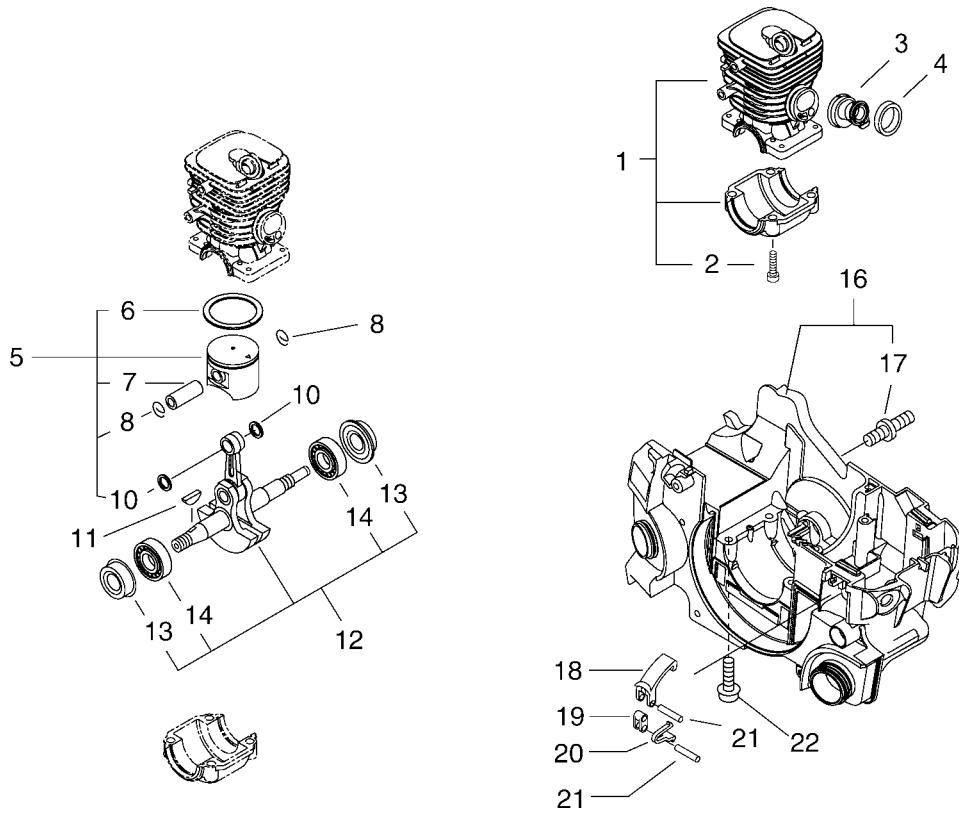

shindaiwa

PARTS CATALOGUE

CHAIN SAW

305s

CE

KEY	LV	PART NUMBER	Q'TY	DESCRIPTION	REMARKS
1		P021-015050	1	CRANK CASE KIT	
2	+	V805-000220	4	BOLT, TORX 5	
3		A202-000070	1	BELLOWS, INTAKE	
4		A206-000000	1	HOLDER, BELLOWS	
5		P021-015061	1	PISTON KIT	
6	+	100011-16131	1	RING, PISTON	
7	+	100013-15330	1	PIN, PISTON	
8	+	100015-04630	2	CIRCLIP, PISTON PIN	
10	+	100014-11520	2	SPACER, PISTON PIN	
11		100142-12330	1	KEY, WOODRUFF	
12		P021-015070	1	CRANKSHAFT, ASSY	
13	+	V505-000010	2	SEAL, OIL 12	
14	+	94035-36201	2	BEARING BALL	
16		P021-016710	1	COVER, ENGINE	
17	+	V225-000030	2	BOLT, STUD 8	
18		C463-000030	2	KNOB, LATCH	
19		J485-000200	2	HINGE	
20		V490-000400	2	CLIP	
21		93050-40180	4	ROLLER	
22		V805-000180	4	BOLT, TORX 5	

KEY	LV	PART NUMBER	Q'TY	DESCRIPTION	REMARKS
1		A409-000350	1	ROTOR, MAGNETO	
2		900515-00008	1	NUT, FLANGE 8	
3		177234-35430	2	SPRING, RETURN	
4		A514-000020	2	PAWL	
5		177247-04630	2	SPACER, RATCHET	
6		900603-00005	4	WASHER 5	
7		V203-000080	2	BOLT, 5"	
8		A172-000830	1	COVER, FAN	
9		A411-000460	1	COIL, IGNITION	
10		A425-000000	1	SPARKPLUG	
11		A426-000020	1	TERMINAL, SPARKPLUG	
12		A427-000020	1	CAP, SPARK PLUG	
13		150117-16430	2	SPACER	
14		V805-000210	2	BOLT, TORX 5	
15		V485-001070	1	LEAD	
16		A440-001190	1	SWITCH, ON OFF	
17		V485-001080	1	LEAD	
18		A051-001430	1	STARTER, RECOIL	
19	+	P022-005891	1	GRIP, STARTER	
20	+	P022-001330	1	SPRING KIT, REWIND	
21	+	P022-008440	1	ROPE, STARTER	
22	+	A506-000080	1	REEL, ROPE	
23	+	V452-000220	1	SPRING, TORSION	
24	+	P022-022000	1	CATCHER, PAWL	
25	+	177236-61830	1	SCREW	
26		V805-000010	3	BOLT, TORX 5	
27		X504-000950	1	LABEL, BRAND	