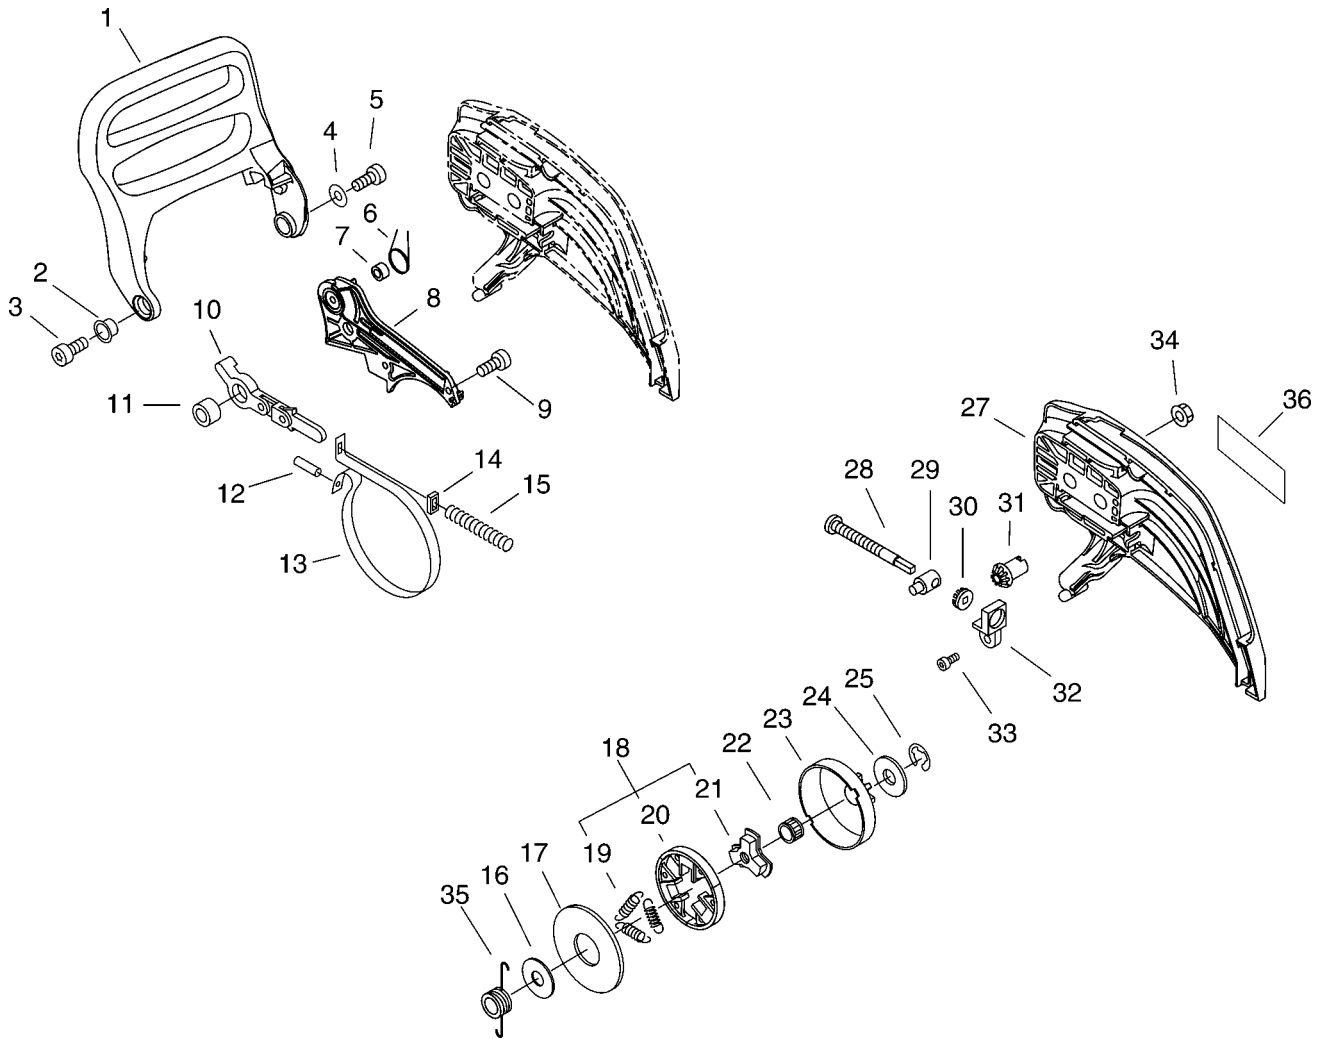

KEY	LV	PART NUMBER	Q'TY	DESCRIPTION	REMARKS
1		A409-000350	1	ROTOR, MAGNETO	
2		900515-00008	1	NUT, FLANGE 8	
3		177234-35430	2	SPRING, RETURN	
4		A514-000020	2	PAWL	
5		177247-04630	2	SPACER, RATCHET	
6		900603-00005	4	WASHER 5	
7		V203-000080	2	BOLT, 5"	
8		A172-000830	1	COVER, FAN	
9		A411-000460	1	COIL, IGNITION	
10		A425-000000	1	SPARKPLUG	
11		A426-000020	1	TERMINAL, SPARKPLUG	
12		A427-000020	1	CAP, SPARK PLUG	
13		150117-16430	2	SPACER	
14		V805-000210	2	BOLT, TORX 5	
15		V485-001070	1	LEAD	
16		A440-001190	1	SWITCH, ON OFF	
17		V485-001080	1	LEAD	
18		A051-001430	1	STARTER, RECOIL	
19	+	P022-005891	1	GRIP, STARTER	
20	+	P022-001330	1	SPRING KIT, REWIND	
21	+	P022-008440	1	ROPE, STARTER	
22	+	A506-000080	1	REEL, ROPE	
23	+	V452-000220	1	SPRING, TORSION	
24	+	P022-022000	1	CATCHER, PAWL	
25	+	177236-61830	1	SCREW	
26		V805-000010	3	BOLT, TORX 5	
27		X504-000950	1	LABEL, BRAND	

KEY	LV	PART NUMBER	Q'TY	DESCRIPTION	REMARKS
1		C320-000170	1	LEVER, BRAKE	
2		V356-000430	1	COLLAR,10	
3		V805-000010	1	BOLT, TORX 5	
4		177214-03930	1	WASHER	
5		V804-000020	1	BOLT, TORX 4	
6		V452-000250	1	SPRING,TORSION	
7		433116-35430	1	SPACER 8	
8		C345-000330	1	COVER,BRAKE	
9		V804-000000	3	BOLT, TORX 4	
10		C334-000100	1	CONNECTOR, BRAKE	
11		433116-35430	1	SPACER 8	
12		93050-30098	1	ROLLER	
13		C328-000030	1	BAND,BRAKE	
14		V376-000450	1	SPACER	
15		V450-000070	1	SPRING, COMPRESSION	
16		A551-000080	1	PLATE, CLUTCH	
17		A551-000090	1	PLATE, CLUTCH	
18		A056-000210	1	CLUTCH ASY	
19	+	V451-000470	3	SPRING, TENSION	
20	+	P021-005810	1	CLUTCH SHOE SET	
21	+	A552-000100	1	HUB, CLUTCH	
22		175012-03930	1	BEARING, NEEDLE	
23		A556-000540	1	DRUM, CLUTCH	
24		100143-19830	1	WASHER	