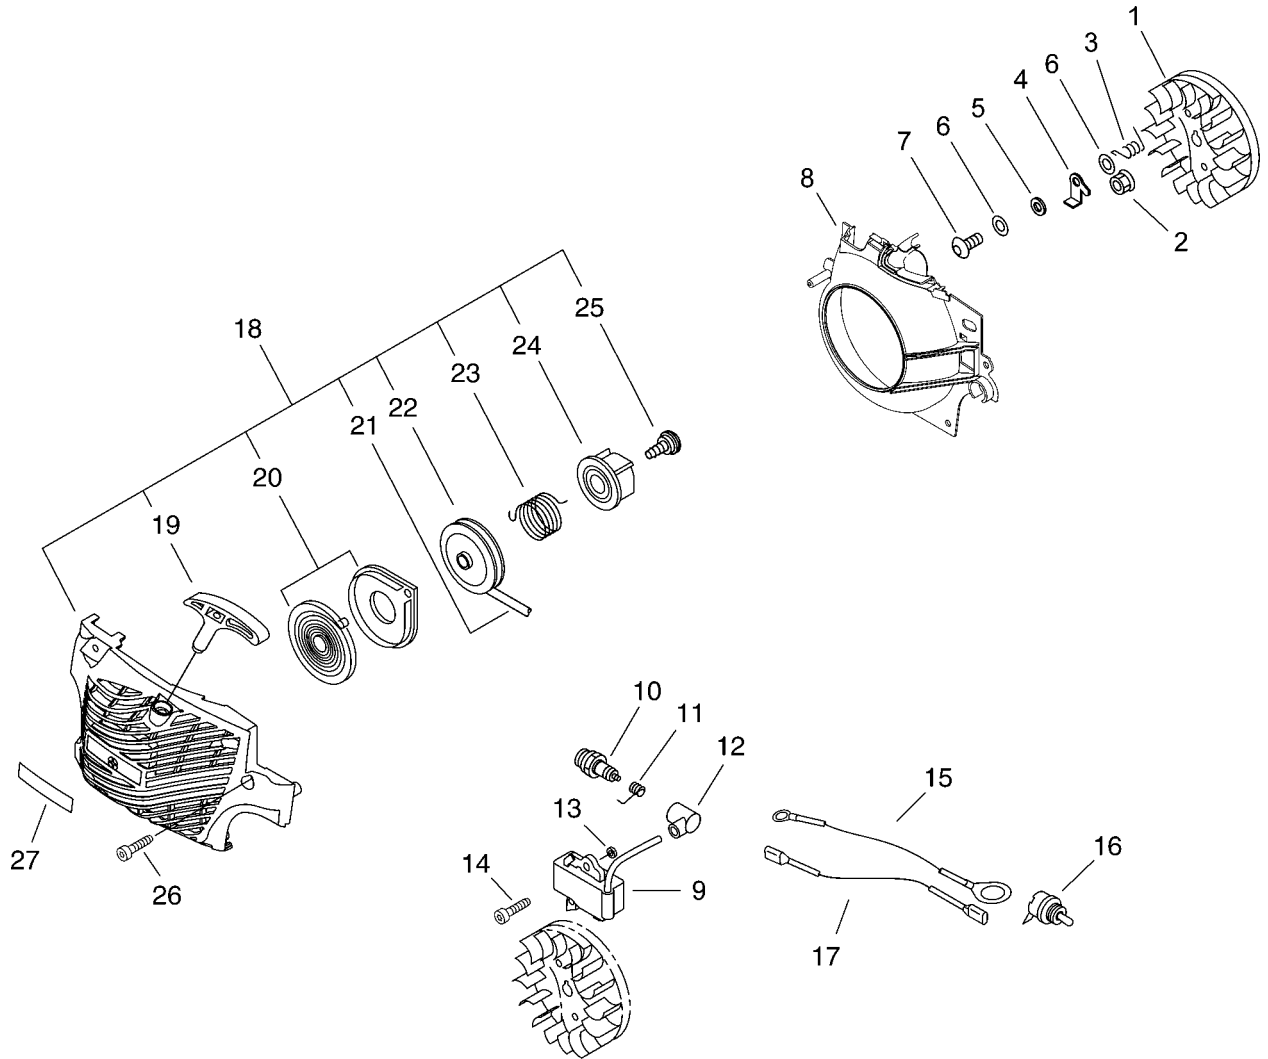

shindaiwa

PARTS CATALOGUE

CHAIN SAW

305s

CE

KEY	LV	PART NUMBER	Q'TY	DESCRIPTION	REMARKS
1		P021-015050	1	CRANK CASE KIT	
2	+	V805-000220	4	BOLT, TORX 5	
3		A202-000070	1	BELLOWS, INTAKE	
4		A206-000000	1	HOLDER, BELLOWS	
5		P021-015061	1	PISTON KIT	
6	+	100011-16131	1	RING, PISTON	
7	+	100013-15330	1	PIN, PISTON	
8	+	100015-04630	2	CIRCLIP, PISTON PIN	
10	+	100014-11520	2	SPACER, PISTON PIN	
11		100142-12330	1	KEY, WOODRUFF	
12		P021-015070	1	CRANKSHAFT, ASSY	
13	+	V505-000010	2	SEAL, OIL 12	
14	+	94035-36201	2	BEARING BALL	
16		P021-016710	1	COVER, ENGINE	
17	+	V225-000030	2	BOLT, STUD 8	
18		C463-000030	2	KNOB, LATCH	
19		J485-000200	2	HINGE	
20		V490-000400	2	CLIP	
21		93050-40180	4	ROLLER	
22		V805-000180	4	BOLT, TORX 5	

KEY	LV	PART NUMBER	Q'TY	DESCRIPTION	REMARKS
1		A409-000350	1	ROTOR, MAGNETO	
2		900515-00008	1	NUT, FLANGE 8	
3		177234-35430	2	SPRING, RETURN	
4		A514-000020	2	PAWL	
5		177247-04630	2	SPACER, RATCHET	
6		900603-00005	4	WASHER 5	
7		V203-000080	2	BOLT, 5"	
8		A172-000830	1	COVER, FAN	
9		A411-000460	1	COIL, IGNITION	
10		A425-000000	1	SPARKPLUG	
11		A426-000020	1	TERMINAL, SPARKPLUG	
12		A427-000020	1	CAP, SPARK PLUG	
13		150117-16430	2	SPACER	
14		V805-000210	2	BOLT, TORX 5	
15		V485-001070	1	LEAD	
16		A440-001190	1	SWITCH, ON OFF	
17		V485-001080	1	LEAD	
18		A051-001430	1	STARTER, RECOIL	
19	+	P022-005891	1	GRIP, STARTER	
20	+	P022-001330	1	SPRING KIT, REWIND	
21	+	P022-008440	1	ROPE, STARTER	
22	+	A506-000080	1	REEL, ROPE	
23	+	V452-000220	1	SPRING, TORSION	
24	+	P022-022000	1	CATCHER, PAWL	
25	+	177236-61830	1	SCREW	
26		V805-000010	3	BOLT, TORX 5	
27		X504-000950	1	LABEL, BRAND	