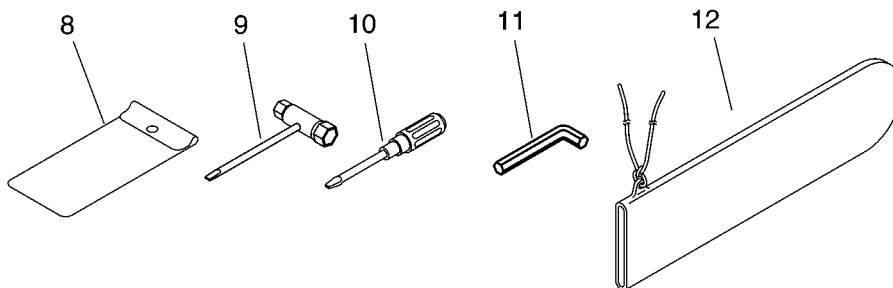

KEY	LV	PART NUMBER	Q'TY	DESCRIPTION	REMARKS
1		V804-000030	2	BOLT, TORX 4	
2		A313-000760	1	GUIDE, EXHAUST	
3		A310-000060	1	SCREEN, ARRESTOR	
4		900516-00005	2	NUT, FRANGE 5	
5		A300-000620	1	MUFFLER, EXHAUST	
6		V104-000731	1	GASKET, EXHAUST	
7		V203-000120	2	BOLT, 5	
8		898510-07130	1	BAG, TOOL	
9		X602-000080	1	TOOL, WRENCH	
10		895812-03930	1	DRIVER, SCREW 50	
11		P021-005750	1	SCABBARD, CHAIN	
12		X605-000050	1	TOOL, L WRENCH	
13A		431010-39931	1	CHAIN, SAW 91VX-47E	
13B		431019-39931	1	CHAIN, SAW	
14A		X122-000170	1	BAR, GUIDE 30	
14B		X123-000270	1	BAR, GUIDE 35