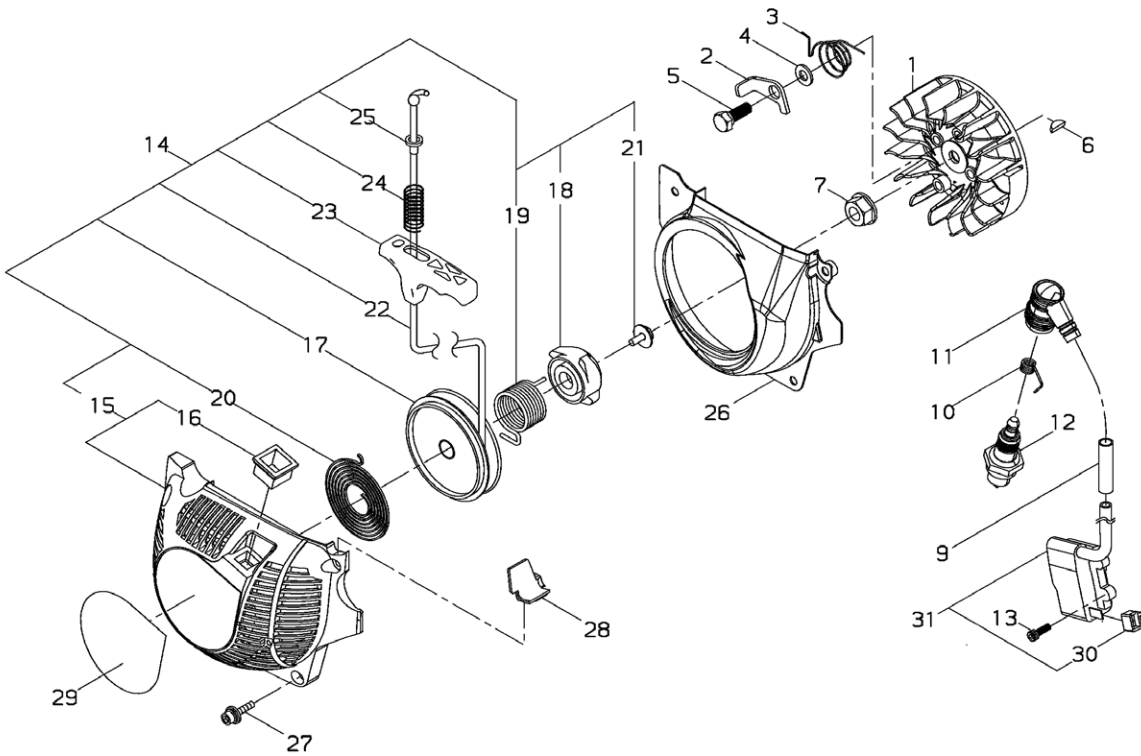

MAGNETO, RECOIL STARTER

MAGNETO, RECOIL STARTER

Key	Lv	Part no.	Part description	Quantity
1		A409-000900	ROTOR	1
2		A514-000220	PAWL	2
3		V452-000870	SPRING,TORSION	2
4		V304-000270	WASHER,CIRCULAR 6	2
5		V204-000620	BOLT	2
6		93115-03010	KEY	1
7		V265-000220	NUT	1
9		V475-005230	TUBE	1
10		A426-000040	TERMINAL,SPARKPLUG	1
11		A427-000060	CAP,SPARK PLUG	1
12		159010-10230	PLUG, SPARK (BPMR-7A	1
13		V202-000540	BOLT,4	2
14		A051-002050	RECOIL STARTER ASSY	1
15	•	P021-037360	CASE,STARTER	1
16	• •	A510-000130	GUIDE,ROPE	1
17	•	A506-000390	REEL	1
18	•	A507-000050	CATCHER,PAWL	1
19	•	V452-000880	SPRING,TORSION	1
20	•	A504-000220	SPRING,RECOIL	1
21	•	V253-000640	SCREW	1
22	•	A509-000380	ROPE	1
23	•	A511-000230	NOB	1