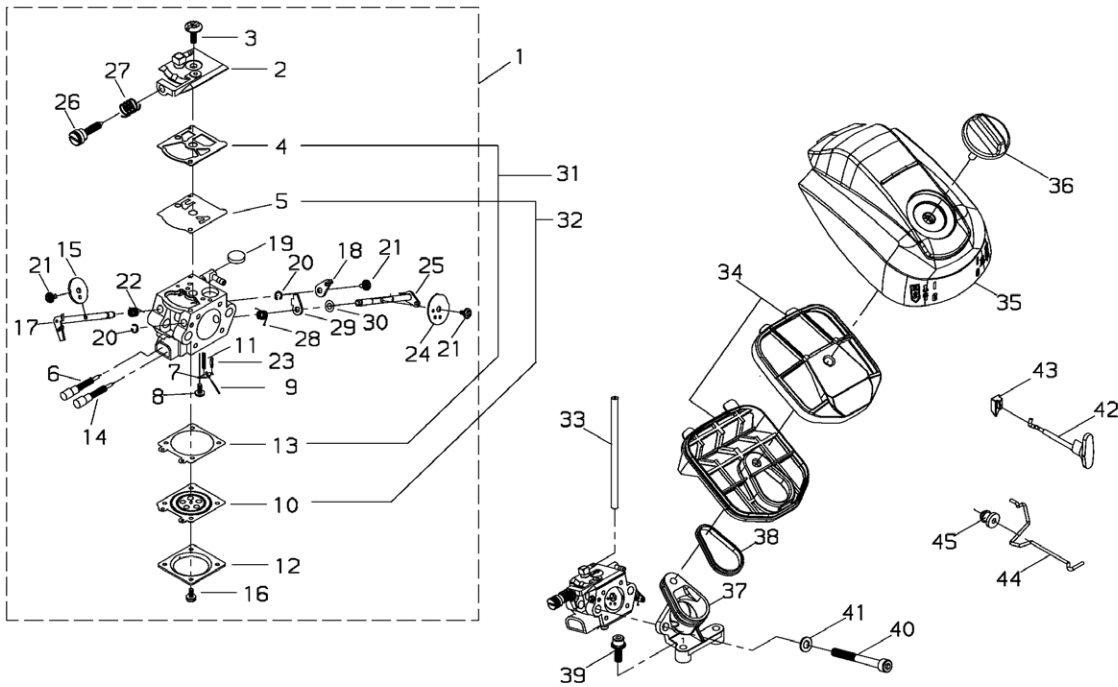

CABURETOR

CABURETOR

Key	Lv	Part no.	Part description	Quantity
1		A021-003040	CABURETOR ASSY	1
2		P003-003360	COVER, PUMP	1
3		123110-03930	SCREW, PUMP COVER	1
4	•	123125-15030	GASKET, FUEL PUMP	1
5	•	123112-15030	DIAPHRAGM, FUEL PUMP	1
6		P003-004190	NEEDLE	1
7		123123-38330	LEVER, METERING	1
8		123139-03930	SCREW, M. LEVER PIN	1
9		123138-03930	PIN, METERING LEVER	1
10	•	123141-03930	DIAPHRAGM, METERING	1
11		123122-03660	SPRING, METER. LEVER	1
12		123142-03930	COVER, M. DIAPHRAGM	1
13	•	123140-03930	GASKET, M. DIAPHRAGM	1
14		P003-004180	NEEDLE	1
15		P003-003240	VALVE	1
16		123130-02960	SCREW	4
17		P003-000120	SHAFT, THROTTLE	1
18		P003-003470	CONTROL, THROTTLE	1
19		123126-10631	SCREEN, INLET	1
20		123127-15030	RING	2
21		123114-38830	SCREW	3
22		123113-37530	SPRING, THROTTLE RTN	1