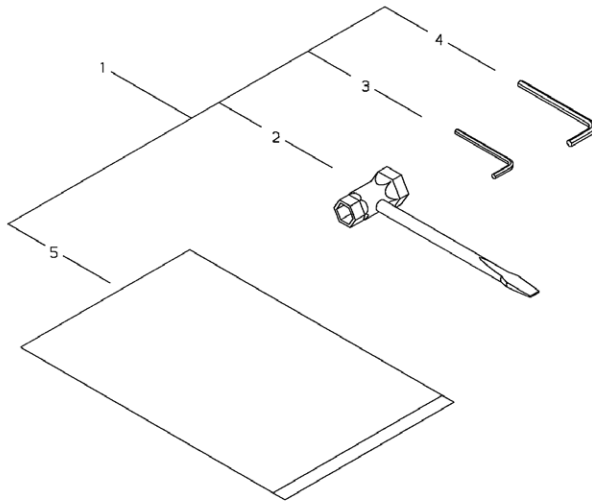

TOOL

TOOL

Key	Lv	Part no.	Part description	Quantity
1		69023-92310	TOOL SET	1
2	•	X602-000150	PLUG WRENCH	1
3	•	X605-000090	HEXA WRENCH 4MM	1
4	•	X605-000100	TOOL,L WRENCH	1
5	•	X705-000130	POLY BAG	1