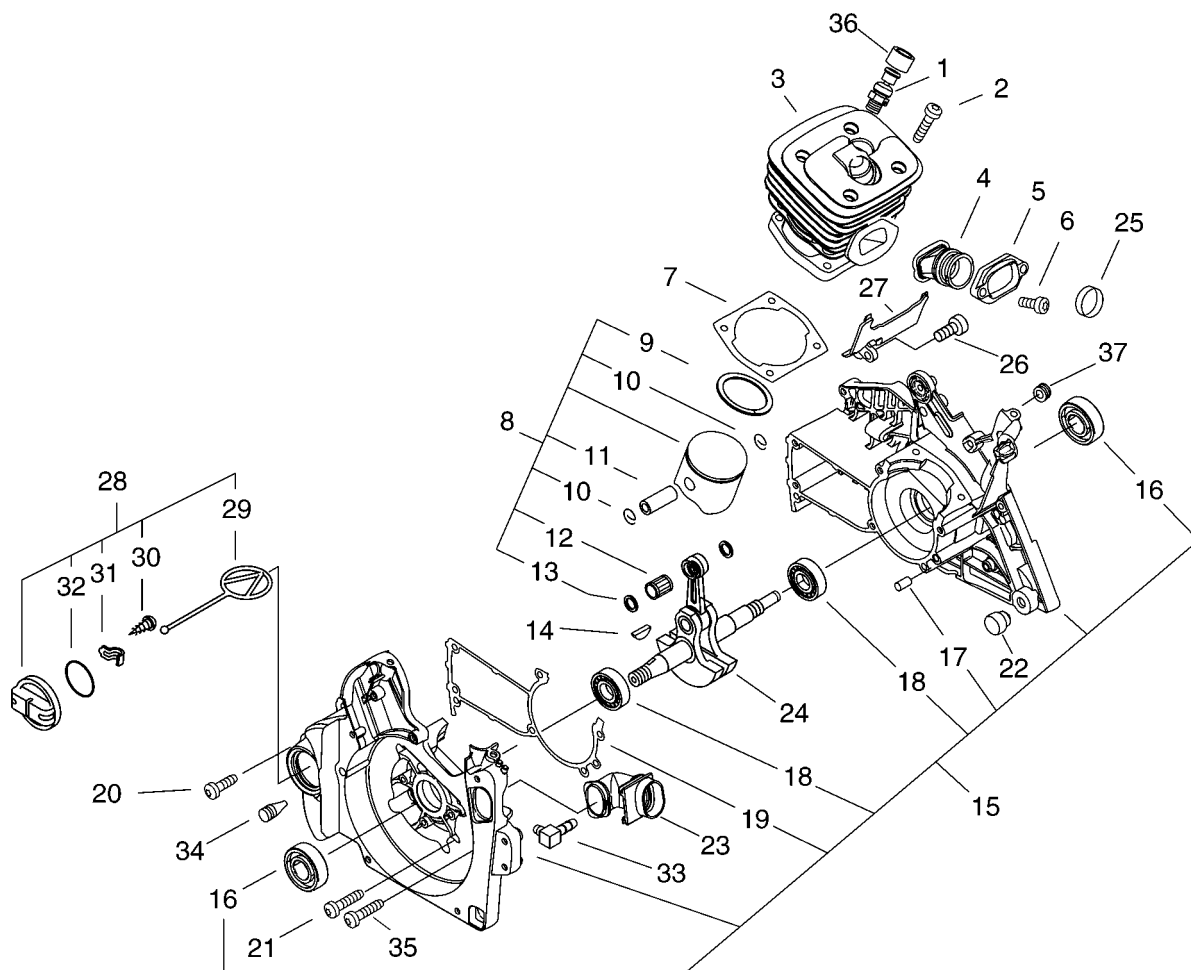

### **598**

**CE**

1 Cylinder, Crankcase, Piston

KEY	LV	PART NUMBER	Q'TY	DESCRIPTION	REMARKS
1		A014-000040	1	DECOMP,ASM	
2		V805-000220	4	BOLT, TORX 5	
3		A130-000910	1	CYLINDER	
4		A202-000080	1	BELLOWS, INTAKE	
5		A206-000010	1	HOLDER, BELLOWS	
6		V805-000000	2	BOLT, TORX 5	
7		V100-000270	1	GASKET,CYL	
8		P021-015190	1	PISTON KIT	
9	+	A101-000210	1	RING, PISTON	
10	+	V580-000030	2	RING,END	
11		V609-000010	1	PIN,ENG 11	
12	+	V556-000000	1	BEARING,NEEDLE 11	
13	+	V308-000040	2	WASHER,CIRCULAR 11	
14		100142-30830	1	KEY, WOODRUFF	
15		P021-016660	1	CRANK CASE SET	
16	+	V508-000010	2	SEAL,OIL 15	
17	+	100215-02830	2	PIN, DOWEL	
18	+	V592-000000	2	BEARING, BALL	
19	+	V102-000060	1	GASKET,CRANKCASE	
20		V805-000010	2	BOLT, TORX 5	
21		V805-000020	4	BOLT, TORX 5	
22		V420-001790	2	CUSHION	
23		A239-000060	1	PIPE, INTAKE	
24		A011-000540	1	CRANKSHAFT,ASY	

1 Cylinder, Crankcase, Piston

KEY	LV	PART NUMBER	Q'TY	DESCRIPTION	REMARKS
25		V360-000060	1	COLLAR,18	
26		V805-000000	1	BOLT, TORX 5	
27		E106-000040	1	GUIDE, AIR	
28		P021-016030	1	CAP, OIL	
29	+	131051-19830	1	LINK	
30	+	900246-03008	1	SCREW 3*8	
31	+	131050-19830	1	RETAINER, LINK	
32	+	900720-00028	1	O-RING 28	
33		437239-14730	1	NIPPLE	
34		436114-13930	1	VALVE, CHECK	
35		V805-000170	1	BOLT, TORX 5	
36		V141-000090	1	GROMMET, PLUG	
37		132115-01461	1	GROMMET	

KEY	LV	PART NUMBER	Q'TY	DESCRIPTION	REMARKS
25	+	A511-000070	1	GRIP, STARTER	
26	+	900296-03016	1	SCREW 3*16	
27	+	A510-000090	1	GUIDE, ROPE	
28		X503-009840	1	LABEL, MODEL	
29		V805-000000	4	BOLT, TORX 5	