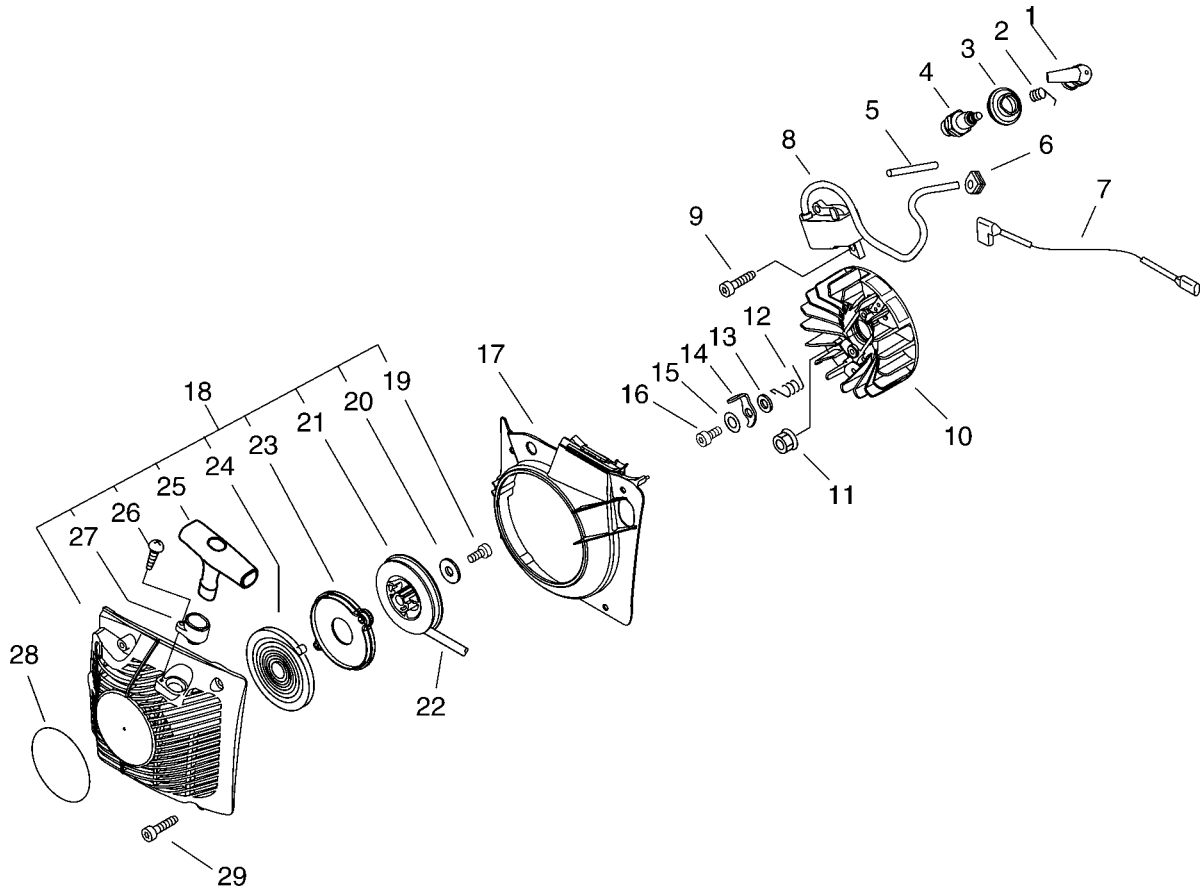

### **598**

**CE**

1 Cylinder, Crankcase, Piston

KEY	LV	PART NUMBER	Q'TY	DESCRIPTION	REMARKS
1		A014-000040	1	DECOMP,ASM	
2		V805-000220	4	BOLT, TORX 5	
3		A130-000910	1	CYLINDER	
4		A202-000080	1	BELLOWS, INTAKE	
5		A206-000010	1	HOLDER, BELLOWS	
6		V805-000000	2	BOLT, TORX 5	
7		V100-000270	1	GASKET,CYL	
8		P021-015190	1	PISTON KIT	
9	+	A101-000210	1	RING, PISTON	
10	+	V580-000030	2	RING,END	
11		V609-000010	1	PIN,ENG 11	
12	+	V556-000000	1	BEARING,NEEDLE 11	
13	+	V308-000040	2	WASHER,CIRCULAR 11	
14		100142-30830	1	KEY, WOODRUFF	
15		P021-016660	1	CRANK CASE SET	
16	+	V508-000010	2	SEAL,OIL 15	
17	+	100215-02830	2	PIN, DOWEL	
18	+	V592-000000	2	BEARING, BALL	
19	+	V102-000060	1	GASKET,CRANKCASE	
20		V805-000010	2	BOLT, TORX 5	
21		V805-000020	4	BOLT, TORX 5	
22		V420-001790	2	CUSHION	
23		A239-000060	1	PIPE, INTAKE	
24		A011-000540	1	CRANKSHAFT,ASY	

1 Cylinder, Crankcase, Piston

KEY	LV	PART NUMBER	Q'TY	DESCRIPTION	REMARKS
25		V360-000060	1	COLLAR,18	
26		V805-000000	1	BOLT, TORX 5	
27		E106-000040	1	GUIDE, AIR	
28		P021-016030	1	CAP, OIL	
29	+	131051-19830	1	LINK	
30	+	900246-03008	1	SCREW 3*8	
31	+	131050-19830	1	RETAINER, LINK	
32	+	900720-00028	1	O-RING 28	
33		437239-14730	1	NIPPLE	
34		436114-13930	1	VALVE, CHECK	
35		V805-000170	1	BOLT, TORX 5	
36		V141-000090	1	GROMMET, PLUG	
37		132115-01461	1	GROMMET	

KEY	LV	PART NUMBER	Q'TY	DESCRIPTION	REMARKS
25	+	A511-000070	1	GRIP, STARTER	
26	+	900296-03016	1	SCREW 3*16	
27	+	A510-000090	1	GUIDE, ROPE	
28		X503-009840	1	LABEL, MODEL	
29		V805-000000	4	BOLT, TORX 5	