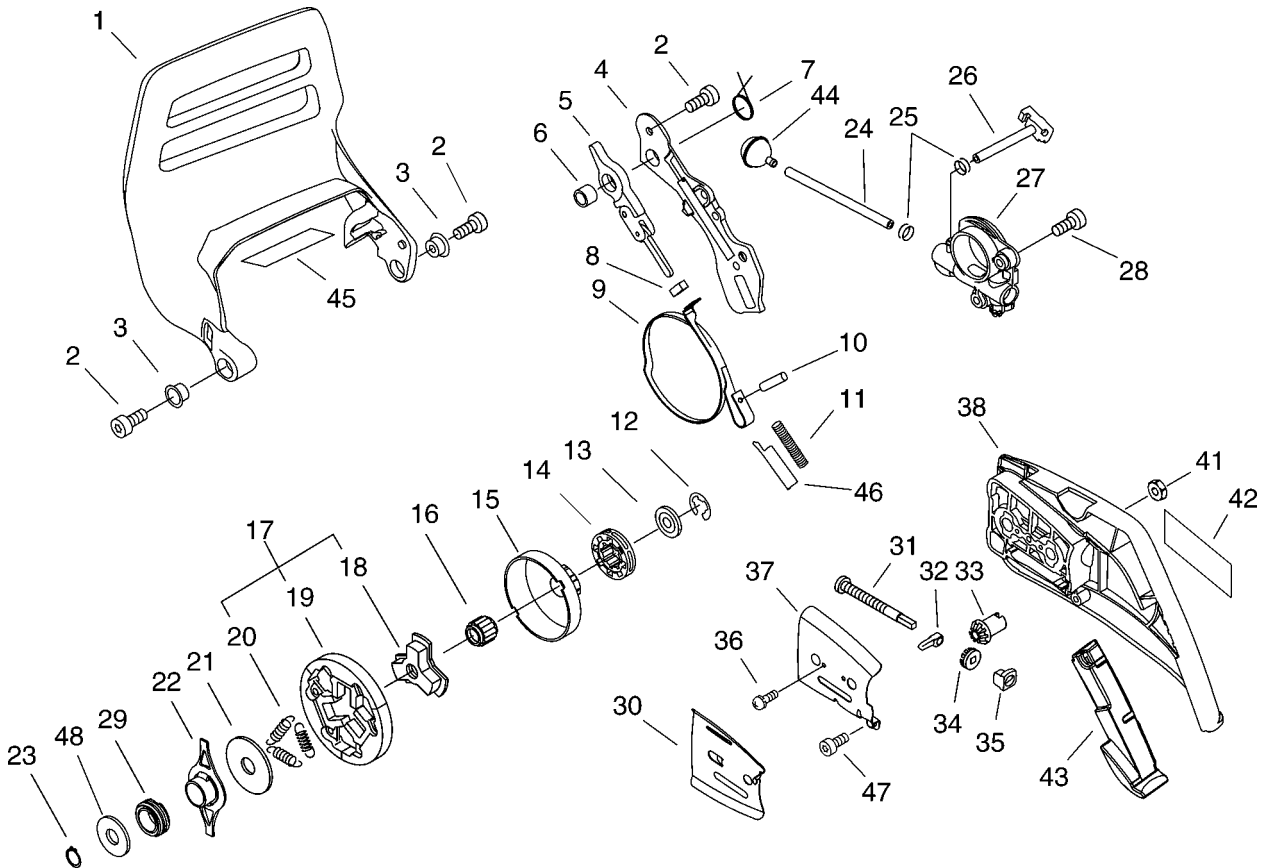

KEY	LV	PART NUMBER	Q'TY	DESCRIPTION	REMARKS
25	+	A511-000070	1	GRIP, STARTER	
26	+	900296-03016	1	SCREW 3*16	
27	+	A510-000090	1	GUIDE, ROPE	
28		X503-009840	1	LABEL, MODEL	
29		V805-000000	4	BOLT, TORX 5	

KEY	LV	PART NUMBER	Q'TY	DESCRIPTION	REMARKS
1		C400-000550	1	HANDLE, FRONT	
2		V806-000000	1	BOLT, TORX 6	
3		V805-000010	4	BOLT, TORX 5	
4		V456-000080	2	HOLDER, SPRING	
5		V805-000000	1	BOLT, TORX 5	
6		V450-000730	1	SPRING, COMPRESSION	
7		V805-000000	2	BOLT, TORX 5	
9		C617-000360	1	STOPPER	
10		V471-000600	1	PIPE	
11		132013-09820	1	CLIP	
12		131205-19831	1	STRAINER, FUEL	
13		130110-30830	1	PIPE, IMPULSE	
14		132115-01461	2	GROMMET	
15		V131-000020	1	GROMMET, NEEDLE	
18		V186-000080	1	JOINT, PIPE	
19		130110-14530	1	PIPE, IMPULSE	
20		C454-000170	1	ROD, THROTTLE	
21		178090-19830	1	LOCKOUT, T. CONTROL	
22		C450-000360	1	CONTROL, THROTTLE	
23		V452-000260	1	SPRING, TORSION	
24		900345-40025	1	PIN, SPRING 4*25SUS	
25		C411-000001	1	LID, HANDLE	
26		V130-000030	1	GROMMET, CHOKE	
27		A241-000190	1	KNOB, CHOKE	

KEY	LV	PART NUMBER	Q'TY	DESCRIPTION	REMARKS
1		C320-000180	1	LEVER, BRAKE	
2		V805-000000	5	BOLT, TORX 5	
3		V356-000440	2	COLLAR,10	
4		C345-000340	1	COVER, BRAKE	
5		C334-000110	1	CONNECTOR, BRAKE	
6		433116-35430	1	SPACER 8	
7		V452-000400	1	SPRING, TORSION	
8		V376-000450	1	SPACER	
9		C328-000120	1	BAND, BRAKE	
10		93050-30080	1	ROLLER	
11		V450-000740	1	SPRING, COMPRESSION	
12		V583-000130	1	RING	
13		V307-000180	1	WASHER, CIRCULAR 10	
14		175033-14731	1	SPROCKET, RIM 68210S	
15		A556-000550	1	DRUM, CLUTCH	
16		V555-000070	1	BEARING, NEEDLE 10	
17		A056-000220	1	CLUTCH ASY	
18	+	A552-000110	1	HUB, CLUTCH	
19	+	P021-007050	1	CLUTCH SHOE SET	
20	+	V451-000500	3	SPRING, TENSION	
21		A551-000110	1	PLATE, CLUTCH	
22		V358-000090	1	COLLAR, 14	
23		900701-00015	1	CIRCLIP 15	
24		437210-30830	1	PIPE, OIL	