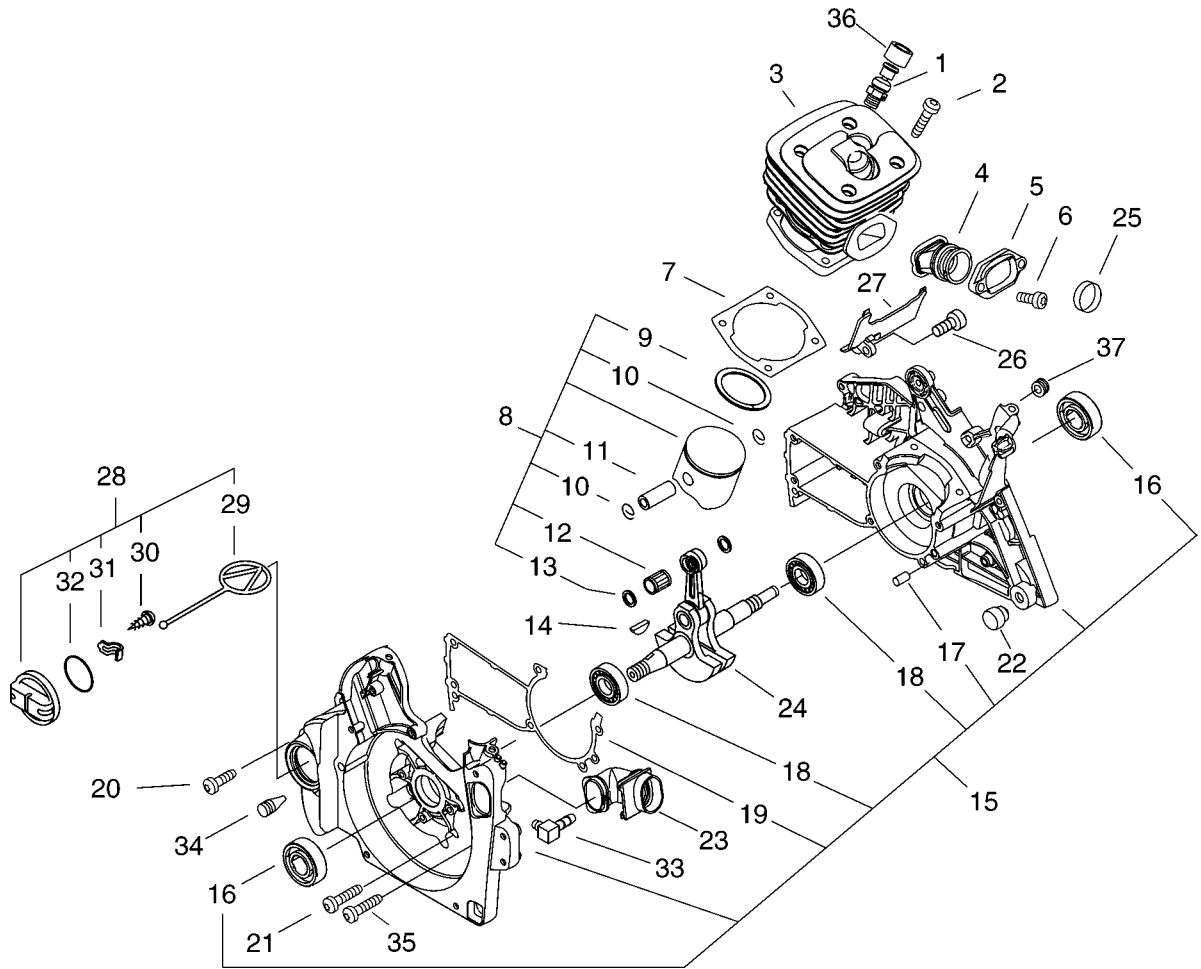

### **598**

**CE**

1 Cylinder, Crankcase, Piston

KEY	LV	PART NUMBER	Q'TY	DESCRIPTION	REMARKS
1		A014-000040	1	DECOMP,ASM	
2		V805-000220	4	BOLT, TORX 5	
3		A130-000910	1	CYLINDER	
4		A202-000080	1	BELLOWS, INTAKE	
5		A206-000010	1	HOLDER, BELLOWS	
6		V805-000000	2	BOLT, TORX 5	
7		V100-000270	1	GASKET,CYL	
8		P021-015190	1	PISTON KIT	
9	+	A101-000210	1	RING, PISTON	
10	+	V580-000030	2	RING,END	
11		V609-000010	1	PIN,ENG 11	
12	+	V556-000000	1	BEARING,NEEDLE 11	
13	+	V308-000040	2	WASHER,CIRCULAR 11	
14		100142-30830	1	KEY, WOODRUFF	
15		P021-016660	1	CRANK CASE SET	
16	+	V508-000010	2	SEAL,OIL 15	
17	+	100215-02830	2	PIN, DOWEL	
18	+	V592-000000	2	BEARING, BALL	
19	+	V102-000060	1	GASKET,CRANKCASE	
20		V805-000010	2	BOLT, TORX 5	
21		V805-000020	4	BOLT, TORX 5	
22		V420-001790	2	CUSHION	
23		A239-000060	1	PIPE, INTAKE	
24		A011-000540	1	CRANKSHAFT,ASY	

1 Cylinder, Crankcase, Piston

KEY	LV	PART NUMBER	Q'TY	DESCRIPTION	REMARKS
25		V360-000060	1	COLLAR,18	
26		V805-000000	1	BOLT, TORX 5	
27		E106-000040	1	GUIDE, AIR	
28		P021-016030	1	CAP, OIL	
29	+	131051-19830	1	LINK	
30	+	900246-03008	1	SCREW 3*8	
31	+	131050-19830	1	RETAINER, LINK	
32	+	900720-00028	1	O-RING 28	
33		437239-14730	1	NIPPLE	
34		436114-13930	1	VALVE, CHECK	
35		V805-000170	1	BOLT, TORX 5	
36		V141-000090	1	GROMMET, PLUG	
37		132115-01461	1	GROMMET	

KEY	LV	PART NUMBER	Q'TY	DESCRIPTION	REMARKS
25	+	A511-000070	1	GRIP, STARTER	
26	+	900296-03016	1	SCREW 3*16	
27	+	A510-000090	1	GUIDE, ROPE	
28		X503-009840	1	LABEL, MODEL	
29		V805-000000	4	BOLT, TORX 5	