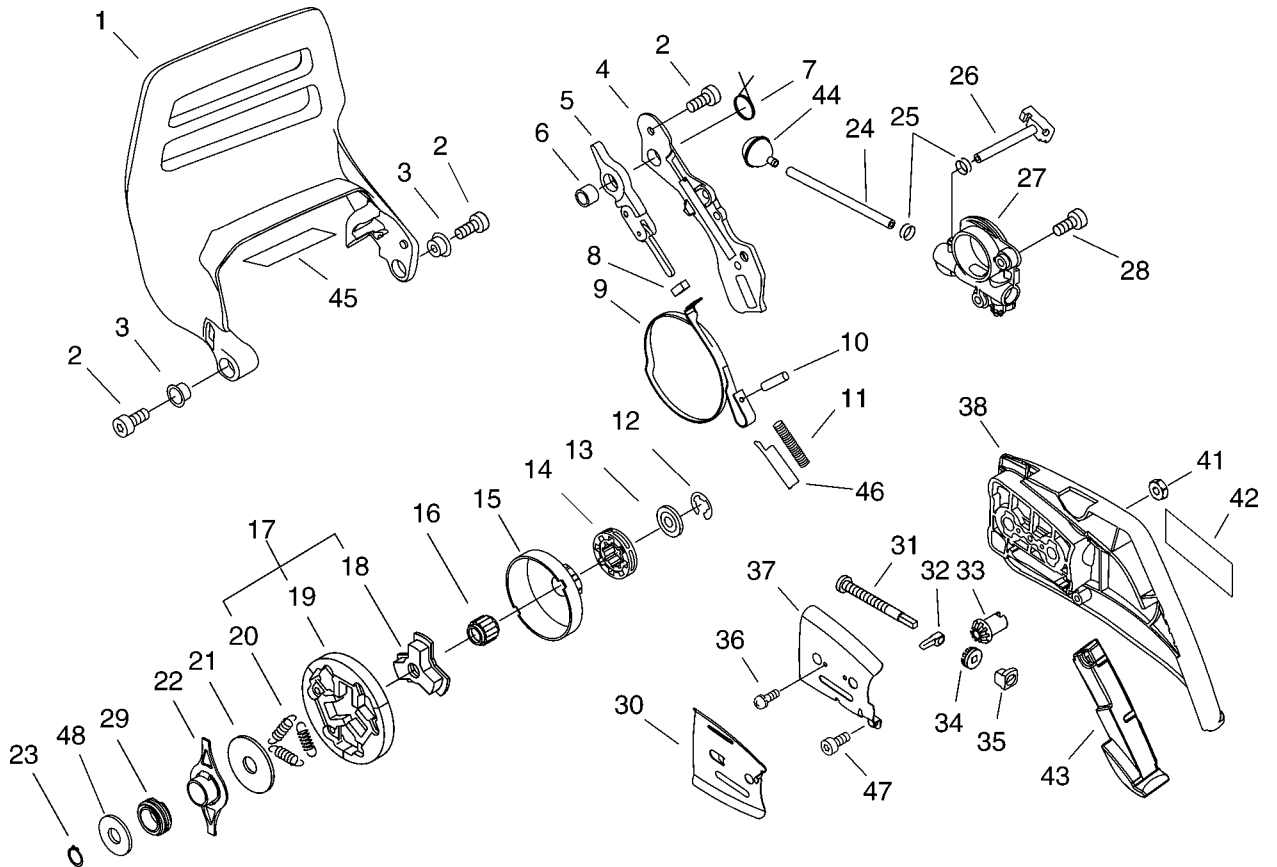

KEY	LV	PART NUMBER	Q'TY	DESCRIPTION	REMARKS
25	+	A511-000070	1	GRIP, STARTER	
26	+	900296-03016	1	SCREW 3*16	
27	+	A510-000090	1	GUIDE, ROPE	
28		X503-009840	1	LABEL, MODEL	
29		V805-000000	4	BOLT, TORX 5	

KEY	LV	PART NUMBER	Q'TY	DESCRIPTION	REMARKS
1		C400-000550	1	HANDLE, FRONT	
2		V806-000000	1	BOLT, TORX 6	
3		V805-000010	4	BOLT, TORX 5	
4		V456-000080	2	HOLDER, SPRING	
5		V805-000000	1	BOLT, TORX 5	
6		V450-000730	1	SPRING, COMPRESSION	
7		V805-000000	2	BOLT, TORX 5	
9		C617-000360	1	STOPPER	
10		V471-000600	1	PIPE	
11		132013-09820	1	CLIP	
12		131205-19831	1	STRAINER, FUEL	
13		130110-30830	1	PIPE, IMPULSE	
14		132115-01461	2	GROMMET	
15		V131-000020	1	GROMMET, NEEDLE	
18		V186-000080	1	JOINT, PIPE	
19		130110-14530	1	PIPE, IMPULSE	
20		C454-000170	1	ROD, THROTTLE	
21		178090-19830	1	LOCKOUT, T. CONTROL	
22		C450-000360	1	CONTROL, THROTTLE	
23		V452-000260	1	SPRING, TORSION	
24		900345-40025	1	PIN, SPRING 4*25SUS	
25		C411-000001	1	LID, HANDLE	
26		V130-000030	1	GROMMET, CHOKE	
27		A241-000190	1	KNOB, CHOKE	

KEY	LV	PART NUMBER	Q'TY	DESCRIPTION	REMARKS
1		C320-000180	1	LEVER, BRAKE	
2		V805-000000	5	BOLT, TORX 5	
3		V356-000440	2	COLLAR,10	
4		C345-000340	1	COVER, BRAKE	
5		C334-000110	1	CONNECTOR, BRAKE	
6		433116-35430	1	SPACER 8	
7		V452-000400	1	SPRING, TORSION	
8		V376-000450	1	SPACER	
9		C328-000120	1	BAND, BRAKE	
10		93050-30080	1	ROLLER	
11		V450-000740	1	SPRING, COMPRESSION	
12		V583-000130	1	RING	
13		V307-000180	1	WASHER, CIRCULAR 10	
14		175033-14731	1	SPROCKET, RIM 68210S	
15		A556-000550	1	DRUM, CLUTCH	
16		V555-000070	1	BEARING, NEEDLE 10	
17		A056-000220	1	CLUTCH ASY	
18	+	A552-000110	1	HUB, CLUTCH	
19	+	P021-007050	1	CLUTCH SHOE SET	
20	+	V451-000500	3	SPRING, TENSION	
21		A551-000110	1	PLATE, CLUTCH	
22		V358-000090	1	COLLAR, 14	
23		900701-00015	1	CIRCLIP 15	
24		437210-30830	1	PIPE, OIL	