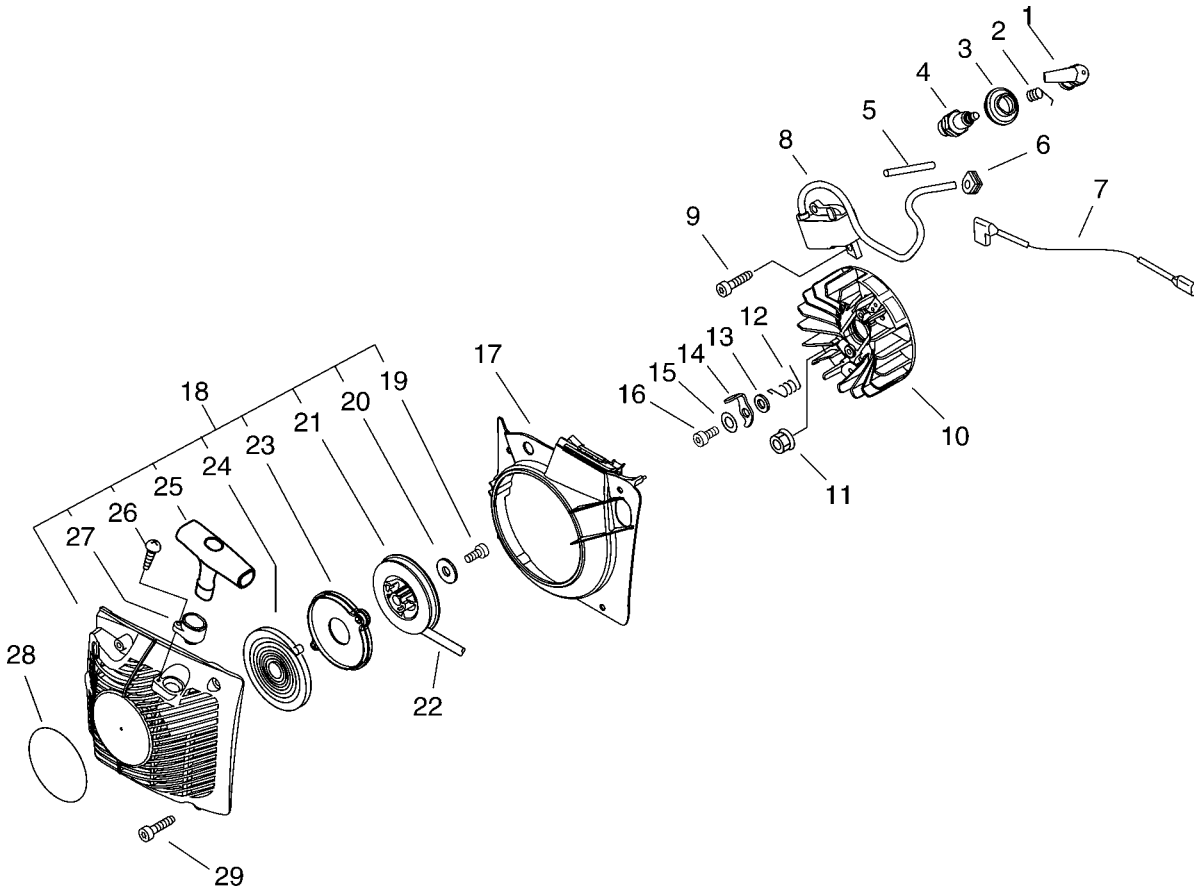

KEY	LV	PART NUMBER	Q'TY	DESCRIPTION	REMARKS
1		A427-000013	1	CAP, SPARK PLUG	
2		A426-000010	1	TERMINAL, SPARK PLUG	
3		A429-000040	1	COVER, CAP	
4		A425-000000	1	SPARK PLUG	
5		V475-004130	1	TUBE	
6		156110-04920	1	BUSHING	
7		V485-001090	1	LEAD	
8		A411-000450	1	COIL, IGNITION	
9		V805-000000	2	BOLT, TORX 5	
10		A409-000360	1	ROTOR, MAGNETO	
11		900515-00008	1	NUT, FLANGE 8	
12		177234-35430	2	SPRING, RETURN	
13		177247-04630	2	SPACER, RATCHET	
14		177218-19830	2	PAWL, STARTER	
15		900603-00005	2	WASHER 5	
16		V835-000000	2	BOLT, TORX 5	
17		A172-000840	1	COVER, FAN	
18		P021-016690	1	STARTER ASY	
19	+	V805-000130	1	BOLT, TORX 5	
20	+	177214-02830	1	WASHER	
21	+	A506-000110	1	REEL, ROPE	
22	+	177226-07060	1	ROPE, STARTER	
23	+	A503-000030	1	PLATE, STARTER	
24	+	177220-35430	1	SPRING, REWIND