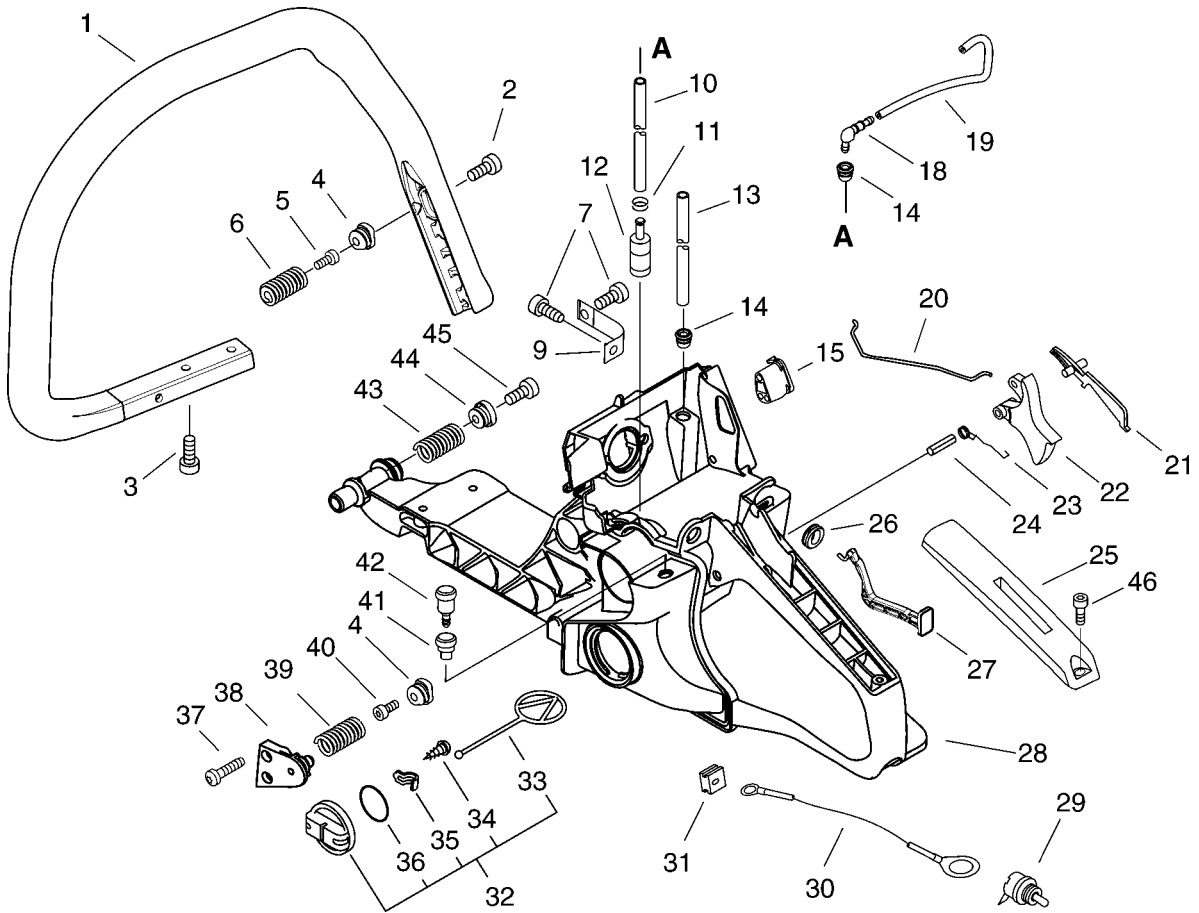

### **598**

**CE**

1 Cylinder, Crankcase, Piston

KEY	LV	PART NUMBER	Q'TY	DESCRIPTION	REMARKS
1		A014-000040	1	DECOMP,ASM	
2		V805-000220	4	BOLT, TORX 5	
3		A130-000910	1	CYLINDER	
4		A202-000080	1	BELLOWS, INTAKE	
5		A206-000010	1	HOLDER, BELLOWS	
6		V805-000000	2	BOLT, TORX 5	
7		V100-000270	1	GASKET,CYL	
8		P021-015190	1	PISTON KIT	
9	+	A101-000210	1	RING, PISTON	
10	+	V580-000030	2	RING,END	
11		V609-000010	1	PIN,ENG 11	
12	+	V556-000000	1	BEARING,NEEDLE 11	
13	+	V308-000040	2	WASHER,CIRCULAR 11	
14		100142-30830	1	KEY, WOODRUFF	
15		P021-016660	1	CRANK CASE SET	
16	+	V508-000010	2	SEAL,OIL 15	
17	+	100215-02830	2	PIN, DOWEL	
18	+	V592-000000	2	BEARING, BALL	
19	+	V102-000060	1	GASKET,CRANKCASE	
20		V805-000010	2	BOLT, TORX 5	
21		V805-000020	4	BOLT, TORX 5	
22		V420-001790	2	CUSHION	
23		A239-000060	1	PIPE, INTAKE	
24		A011-000540	1	CRANKSHAFT,ASY	

1 Cylinder, Crankcase, Piston

KEY	LV	PART NUMBER	Q'TY	DESCRIPTION	REMARKS
25		V360-000060	1	COLLAR,18	
26		V805-000000	1	BOLT, TORX 5	
27		E106-000040	1	GUIDE, AIR	
28		P021-016030	1	CAP, OIL	
29	+	131051-19830	1	LINK	
30	+	900246-03008	1	SCREW 3*8	
31	+	131050-19830	1	RETAINER, LINK	
32	+	900720-00028	1	O-RING 28	
33		437239-14730	1	NIPPLE	
34		436114-13930	1	VALVE, CHECK	
35		V805-000170	1	BOLT, TORX 5	
36		V141-000090	1	GROMMET, PLUG	
37		132115-01461	1	GROMMET	

KEY	LV	PART NUMBER	Q'TY	DESCRIPTION	REMARKS
25	+	A511-000070	1	GRIP, STARTER	
26	+	900296-03016	1	SCREW 3*16	
27	+	A510-000090	1	GUIDE, ROPE	
28		X503-009840	1	LABEL, MODEL	
29		V805-000000	4	BOLT, TORX 5	