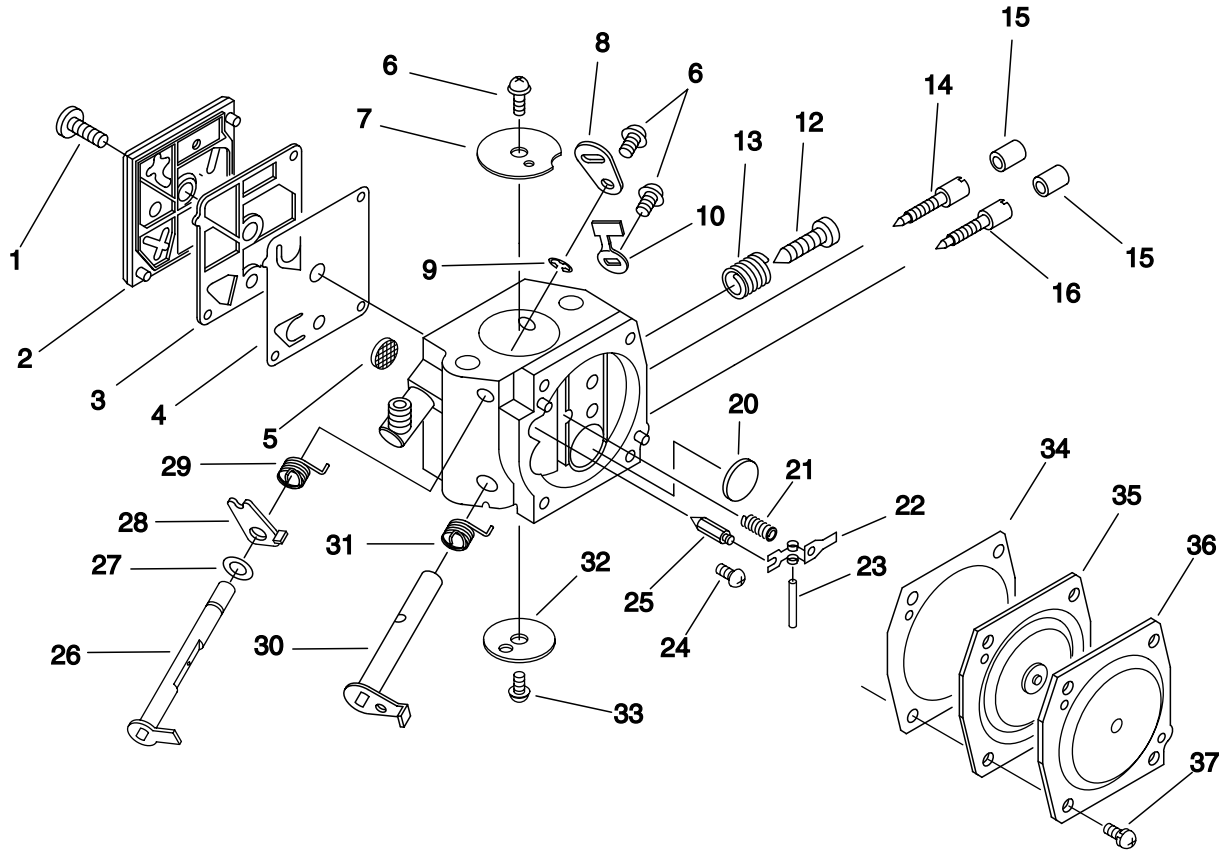

KEY	LV	PART NUMBER	Q'TY	DESCRIPTION	REMARKS
28	+	P003-000620	1	LEVER-FAST IDLE	
29	+	P003-000610	1	SPRING	
30	+	P003-002280	1	SHAFT, THROTTLE	
31	+	P003-000560	1	SPRING, THRT. RETURN	
32	+	123116-16130	1	VALVE, THROTTLE	
33	+	123114-05260	1	SCREW	
34	+	123140-16130	1	GASKET, M. DIAPHRAGM	
35	+	123141-16131	1	DIAPHRAGM, METERING	
36	+	123142-17330	1	COVER, M. DIAPHRAGM	
37	+	123130-02960	4	SCREW