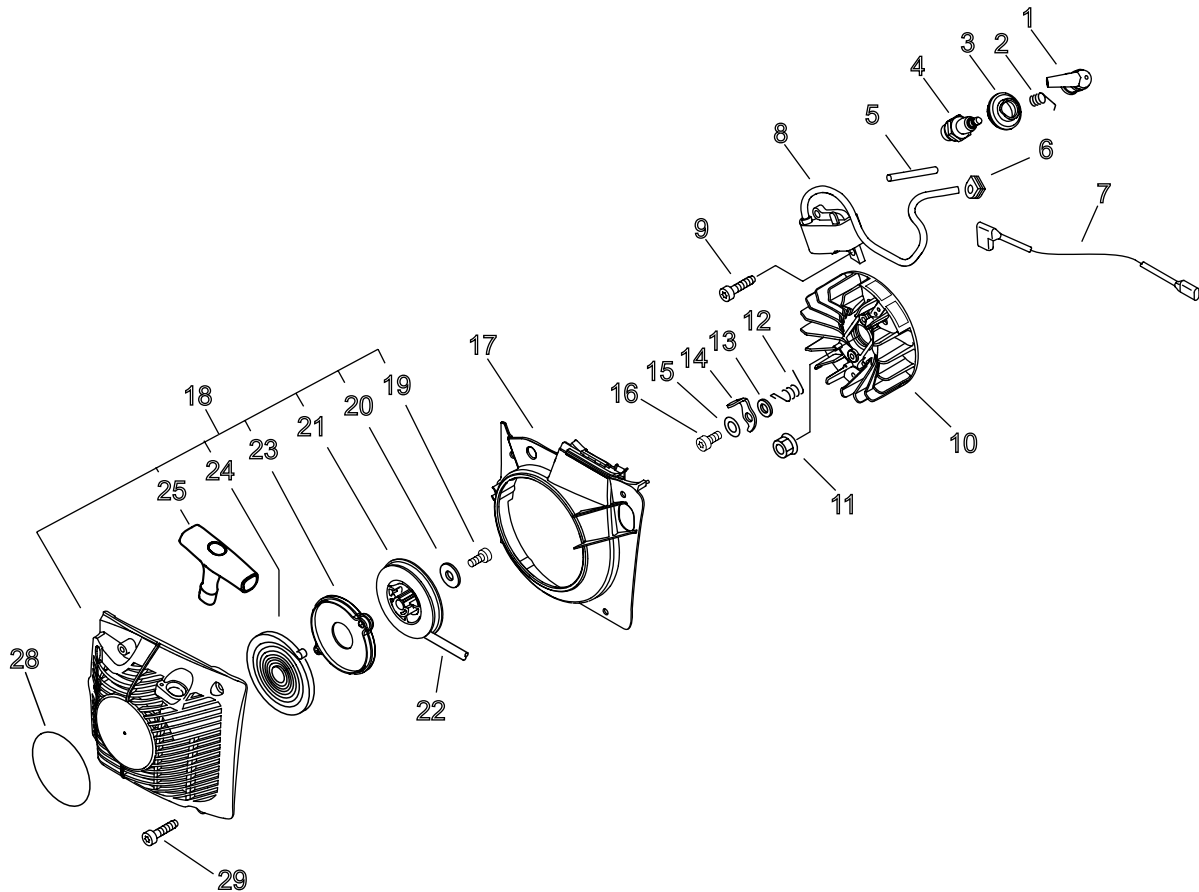

KEY	LV	PART NUMBER	Q'TY	DESCRIPTION	REMARKS
1		A427-000013	1	CAP,SPARK PLUG	
2		A426-000010	1	TERMINAL,SPARKPLUG	
3		A429-000040	1	COVER,CAP	
4		A425-000000	1	SPARKPLUG	
5		V475-004130	1	TUBE	
6		156110-04920	1	BUSHING	
7		V485-001091	1	LEAD	
8		A411-001340	1	COIL, IGNITION	
9		V805-000000	2	BOLT, TORX 5	
10		A409-000360	1	ROTOR, MAGNETO	
11		900515-00008	1	NUT, FLANGE 8	
12		177234-35430	2	SPRING, RETURN	
13		177247-04630	2	SPACER, RATCHET	
14		177218-19830	2	PAWL, STARTER	
15		900603-00005	2	WASHER 5	
16		V835-000000	2	BOLT, TORX 5	
17		A172-000842	1	COVER,FAN	
18		P021-016697	1	STARTER ASY	
19	+	V805-000130	1	BOLT, TORX 5	
20	+	177214-02830	1	WASHER	
21	+	A506-000112	1	REEL, ROPE	
22	+	A509-000460	1	ROPE	
23	+	A503-000031	1	PLATE, STARTER	
24	+	177220-35430	1	SPRING, REWIND	
25	+	A511-000071	1	GRIP, STARTER	
28		X503-011300	1	LABEL,MODEL	
29		V805-000010	4	BOLT, TORX 5