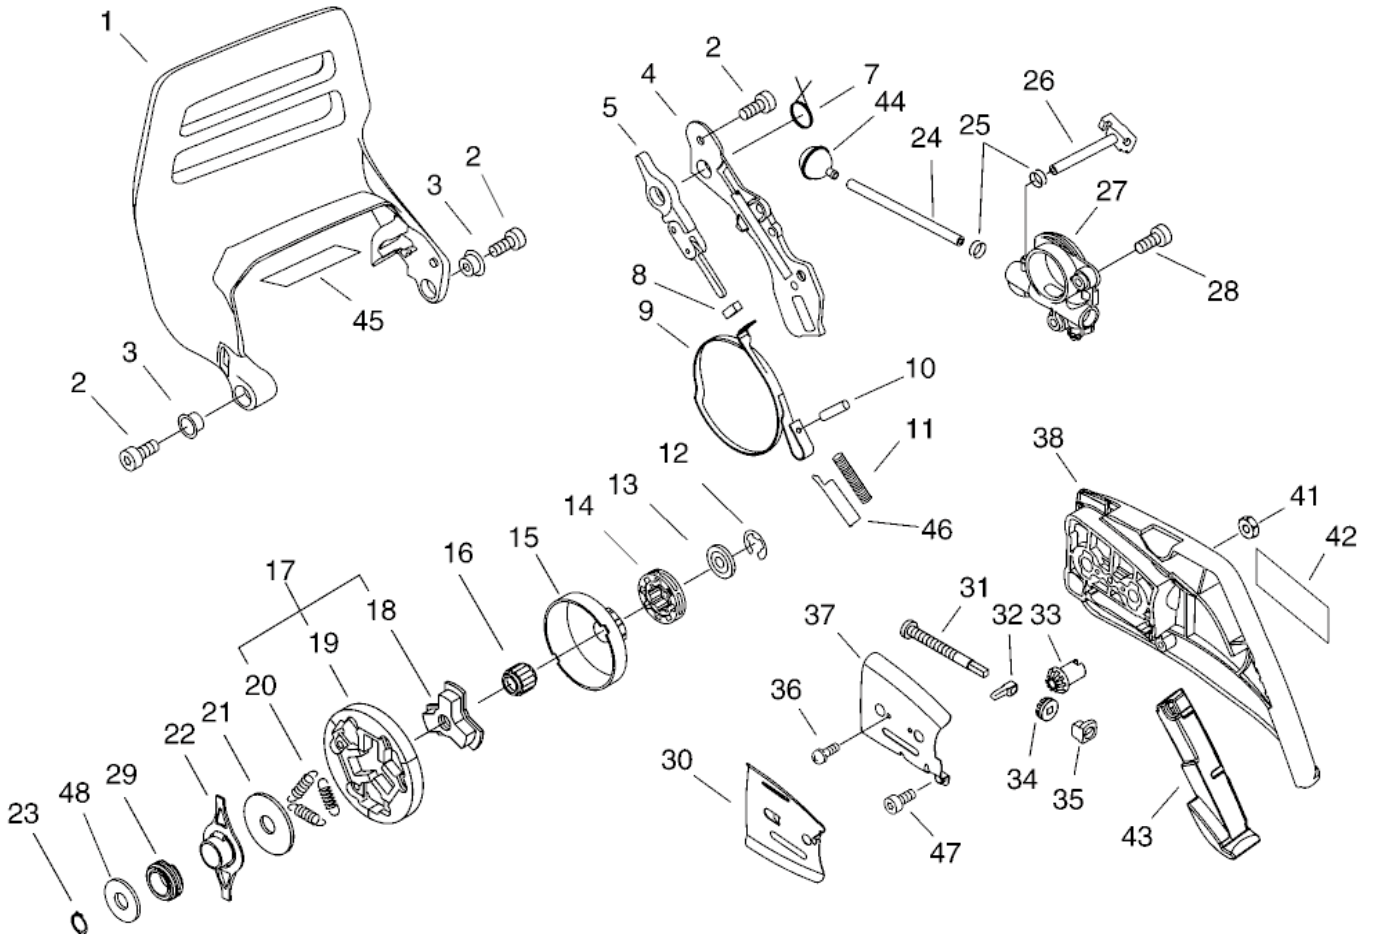

600

4 Handle

KEY	LV	PART NUMBER	Q'TY	DESCRIPTION	REMARKS
1		C400-001170	1	HANDLE, FRONT	
2		V806-000000	1	BOLT, TORX 6	
3		V805-000010	4	BOLT, TORX 5	
4		V456-000080	2	HOLDER, SPRING	
5		V805-000000	1	BOLT, TORX 5	
6		V450-000730	1	SPRING, COMPRESSION	
7		V805-000000	2	BOLT, TORX 5	
9		C617-000361	1	STOPPER	
10		V471-000600	1	PIPE	
11		132013-09820	1	CLIP	
12		131205-19831	1	STRAINER, FUEL	
13		130110-30830	1	PIPE, IMPULSE	
14		132115-01461	2	GROMMET	
15		V131-000020	1	GROMMET, NEEDLE	
18		V186-000080	1	JOINT, PIPE	
19		130110-14530	1	PIPE, IMPULSE	
20		C454-000170	1	ROD, THROTTLE	
21		178090-19830	1	LOCKOUT, T. CONTROL	
22		C450-000360	1	CONTROL, THROTTLE	
23		V452-000260	1	SPRING, TORSION	
24		900345-40025	1	PIN, SPRING 4*25SUS	
25		C411-000001	1	LID, HANDLE	
26		V130-000030	1	GROMMET, CHOKE	
27		A241-000190	1	KNOB, CHOKE	

KEY	LV	PART NUMBER	Q'TY	DESCRIPTION	REMARKS
1		C320-000180	1	LEVER, BRAKE	
2		V805-000000	5	BOLT, TORX 5	
3		V356-000440	2	COLLAR,10	
4		C345-000342	1	COVER,BRAKE	
5		C334-000110	1	CONNECTOR, BRAKE	
7		V452-000400	1	SPRING,TORSION	
8		V376-000450	1	SPACER	
9		C328-000121	1	BAND, BRAKE	
10		93050-30080	1	ROLLER	
11		V450-000740	1	SPRING, COMPRESSION	
12		V583-000130	1	RING	
13		V307-000180	1	WASHER, CIRCULAR 10	
14		175033-14731	1	SPROCKET, RIM 68210S	
15		A556-000550	1	DRUM, CLUTCH	
16		V555-000160	1	BEARING, NEEDLE 10	
17		A056-000220	1	CLUTCH ASY	
18	+	A552-000110	1	HUB, CLUTCH	
19	+	P021-007050	1	CLUTCH SHOE SET	
20	+	V451-000500	3	SPRING, TENSION	
21		A551-000110	1	PLATE, CLUTCH	
22		V358-000090	1	COLLAR,14	
23		900701-00015	1	CIRCLIP 15	
24		437210-30830	1	PIPE, OIL	
25		132013-09820	2	CLIP	