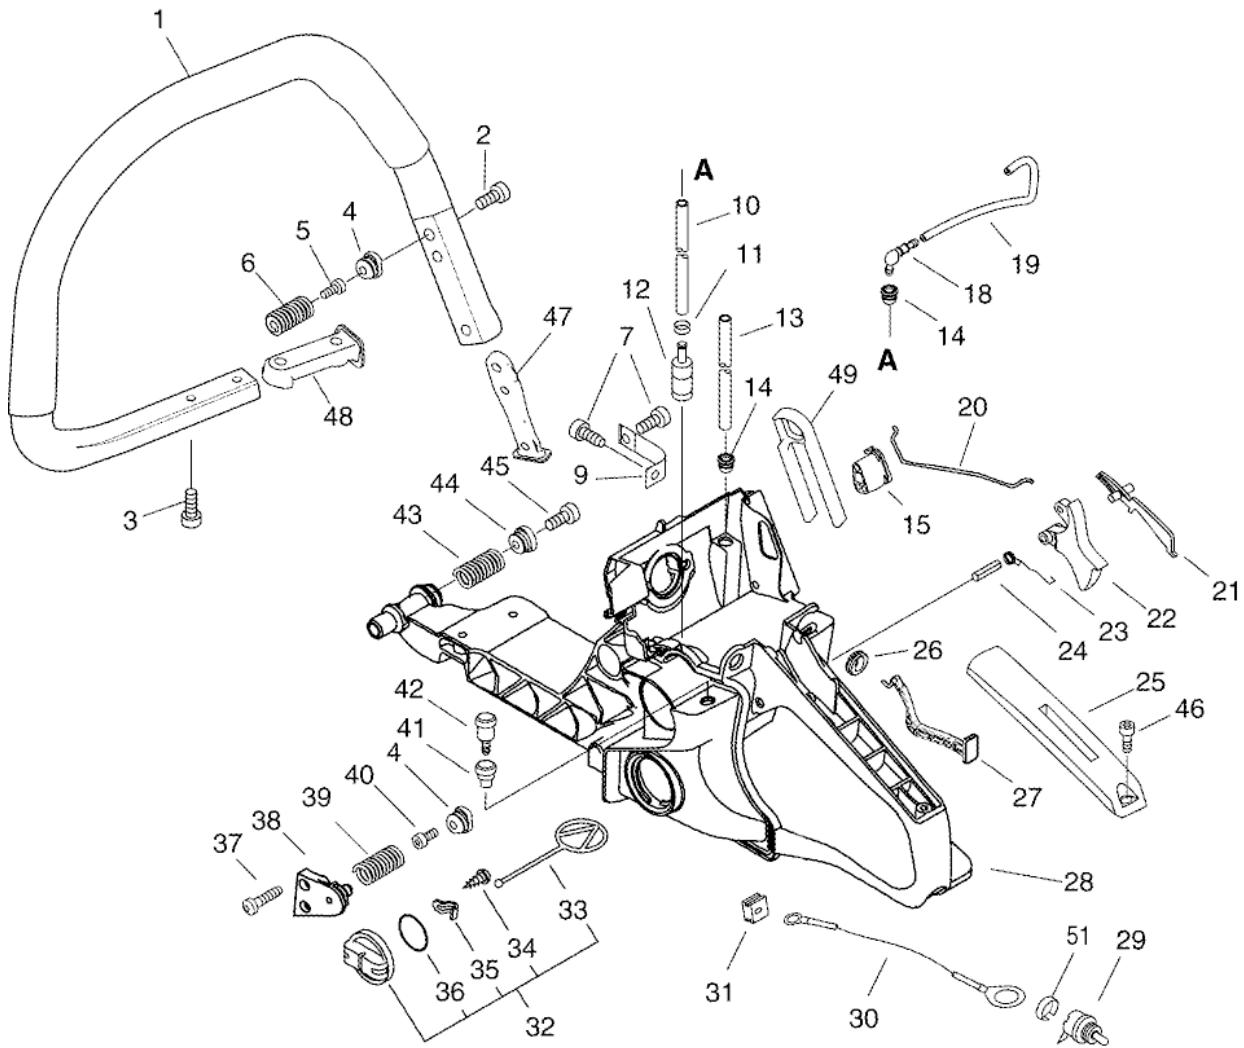

KEY	LV	PART NUMBER	QTY	DESCRIPTION	REMARKS
28		C410-000575	1	HANDLE,REAR	
29		A440-001190	1	SWITCH, ON OFF	
30		V485-001101	1	LEAD	
31		150114-04920	1	BUSHING	
32		P021-016681	1	CAP,FUEL ASSY	
33	+	131051-19830	1	LINK	
34	+	900246-03008	1	SCREW 3*8	
35	+	131050-19830	1	RETAINER, LINK	
36	+	900720-20029	1	O-RING 29	
37		V805-000010	2	BOLT, TORX 5	
38		V456-000110	1	HOLDER,SPRING	
39		V450-000760	1	SPRING,COMPRESSION	
40		V805-000230	1	BOLT, TORX 5	
41		A359-000000	1	COVER,VENT	
42		131300-56431	1	VENT ASSEMBLY, FUEL	
43		V450-000770	1	SPRING,COMPRESSION	
44		V456-000101	1	HOLDER,SPRING	
45		V806-000000	1	BOLT, TORX 6	
46		V804-000000	1	BOLT, TORX 4	
47		C405-000560	1	BRACKET,HANDLE	
48		C405-000570	1	BRACKET,HANDLE	
49		V456-000280	1	HOLDER,SPRING	
51		A472-000091	1	CASE,SWITCH