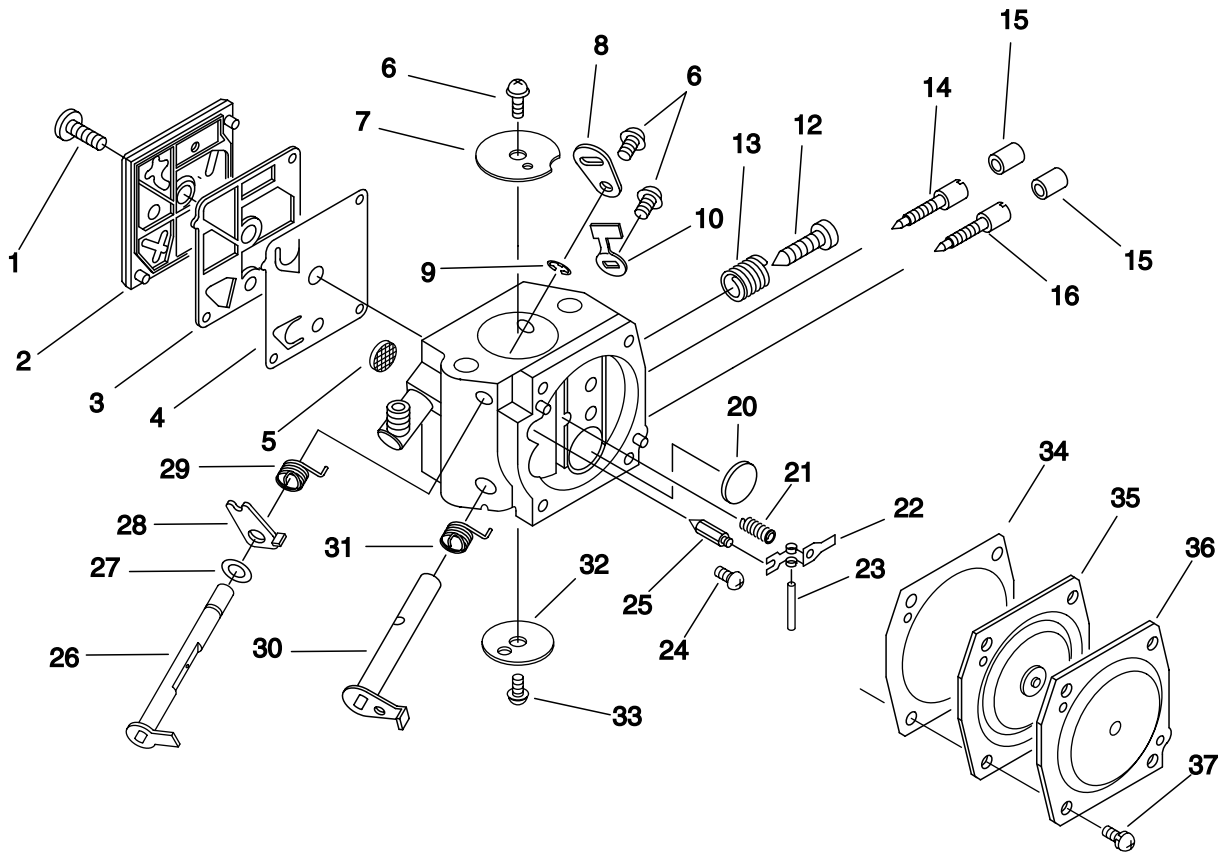

KEY	LV	PART NUMBER	Q'TY	DESCRIPTION	REMARKS
1		C320-000180	1	LEVER, BRAKE	
2		V805-000000	5	BOLT, TORX 5	
3		V356-000440	2	COLLAR,10	
4		C345-000342	1	COVER,BRAKE	
5		C334-000110	1	CONNECTOR, BRAKE	
7		V452-000400	1	SPRING,TORSION	
8		V376-000450	1	SPACER	
9		C328-000121	1	BAND, BRAKE	
10		93050-30080	1	ROLLER	
11		V450-000740	1	SPRING, COMPRESSION	
12		V583-000130	1	RING	
13		V307-000180	1	WASHER, CIRCULAR 10	
14		175033-14731	1	SPROCKET, RIM 68210S	
15		A556-000550	1	DRUM, CLUTCH	
16		V555-000160	1	BEARING, NEEDLE 10	
17		A056-000220	1	CLUTCH ASY	
18	+	A552-000110	1	HUB, CLUTCH	
19	+	P021-007050	1	CLUTCH SHOE SET	
20	+	V451-000500	3	SPRING, TENSION	
21		A551-000110	1	PLATE, CLUTCH	
22		V358-000090	1	COLLAR,14	
23		900701-00015	1	CIRCLIP 15	
24		437210-30830	1	PIPE, OIL	
25		132013-09820	2	CLIP	

KEY	LV	PART NUMBER	QTY	DESCRIPTION	REMARKS
26		V470-000830	1	PIPE	
27		C022-000051	1	AUTO-OILER ASSEMBLY	
28		V804-000000	2	BOLT, TORX 4	
29		V652-000050	1	GEAR, WORM	
30		C305-000110	1	PLATE, SPROCKET GUARD	
31		V203-000110	1	BOLT, 5	
32		C309-000160	1	TENSIONER, CHAIN	
33		V651-000001	1	GEAR, BEVEL	
34		V651-000011	1	GEAR, BEVEL	
35		V355-000270	1	COLLAR, 8	
36		900241-03006	1	SCREW 3*6	
37		C305-000100	1	PLATE, SPROCKET GUARD	
38		C300-000450	1	GUARD, SPROCKET	
41		V265-000250	2	NUT	
42		X504-000950	1	LABEL, BRAND	
43		C302-000010	1	PAD, GUARD	
44		436205-14730	1	STRAINER, OIL	
45		V341-000131	1	WASHER, SQUARE	
46		C603-000220	1	PLATE, SIDE	
47		V804-000000	1	BOLT, TORX 4	
48		V311-000090	1	WASHER, CIRCULAR 16-1	

KEY	LV	PART NUMBER	Q'TY	DESCRIPTION	REMARKS
1		V805-000000	2	BOLT, TORX 5	
2		C304-000260	1	SPIKED	
3		C310-000010	1	CATCHER, CHAIN	
5		898510-39130	1	BAG, TOOL	
6		X602-000080	1	TOOL, WRENCH	
7		895812-03930	1	DRIVER, SCREW 50	
8		P021-016700	1	SCABBARD, CHAIN	
12	+	A509-000020	1	ROPE	
9		X605-000050	1	TOOL, L WRENCH	