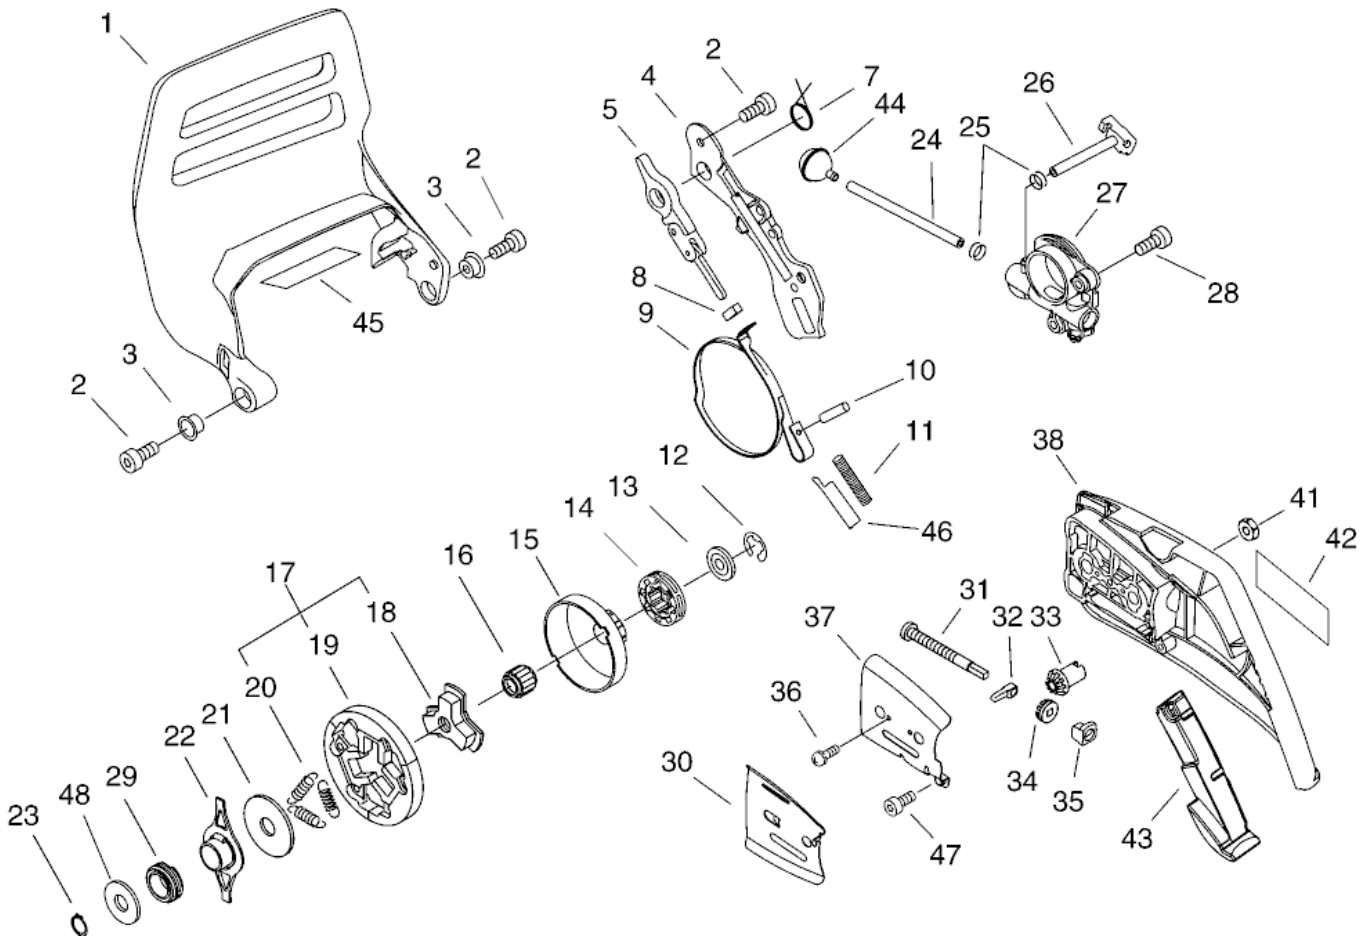

600

4 Handle

KEY	LV	PART NUMBER	Q'TY	DESCRIPTION	REMARKS
1		C400-001170	1	HANDLE, FRONT	
2		V806-000000	1	BOLT, TORX 6	
3		V805-000010	4	BOLT, TORX 5	
4		V456-000080	2	HOLDER, SPRING	
5		V805-000000	1	BOLT, TORX 5	
6		V450-000730	1	SPRING, COMPRESSION	
7		V805-000000	2	BOLT, TORX 5	
9		C617-000361	1	STOPPER	
10		V471-000600	1	PIPE	
11		132013-09820	1	CLIP	
12		131205-19831	1	STRAINER, FUEL	
13		130110-30830	1	PIPE, IMPULSE	
14		132115-01461	2	GROMMET	
15		V131-000020	1	GROMMET, NEEDLE	
18		V186-000080	1	JOINT, PIPE	
19		130110-14530	1	PIPE, IMPULSE	
20		C454-000170	1	ROD, THROTTLE	
21		178090-19830	1	LOCKOUT, T. CONTROL	
22		C450-000360	1	CONTROL, THROTTLE	
23		V452-000260	1	SPRING, TORSION	
24		900345-40025	1	PIN, SPRING 4*25SUS	
25		C411-000001	1	LID, HANDLE	
26		V130-000030	1	GROMMET, CHOKE	
27		A241-000190	1	KNOB, CHOKE	

KEY	LV	PART NUMBER	Q'TY	DESCRIPTION	REMARKS
1		C320-000180	1	LEVER, BRAKE	
2		V805-000000	5	BOLT, TORX 5	
3		V356-000440	2	COLLAR,10	
4		C345-000342	1	COVER,BRAKE	
5		C334-000110	1	CONNECTOR, BRAKE	
7		V452-000400	1	SPRING,TORSION	
8		V376-000450	1	SPACER	
9		C328-000121	1	BAND, BRAKE	
10		93050-30080	1	ROLLER	
11		V450-000740	1	SPRING, COMPRESSION	
12		V583-000130	1	RING	
13		V307-000180	1	WASHER, CIRCULAR 10	
14		175033-14731	1	SPROCKET, RIM 68210S	
15		A556-000550	1	DRUM, CLUTCH	
16		V555-000160	1	BEARING, NEEDLE 10	
17		A056-000220	1	CLUTCH ASY	
18	+	A552-000110	1	HUB, CLUTCH	
19	+	P021-007050	1	CLUTCH SHOE SET	
20	+	V451-000500	3	SPRING, TENSION	
21		A551-000110	1	PLATE, CLUTCH	
22		V358-000090	1	COLLAR,14	
23		900701-00015	1	CIRCLIP 15	
24		437210-30830	1	PIPE, OIL	
25		132013-09820	2	CLIP	