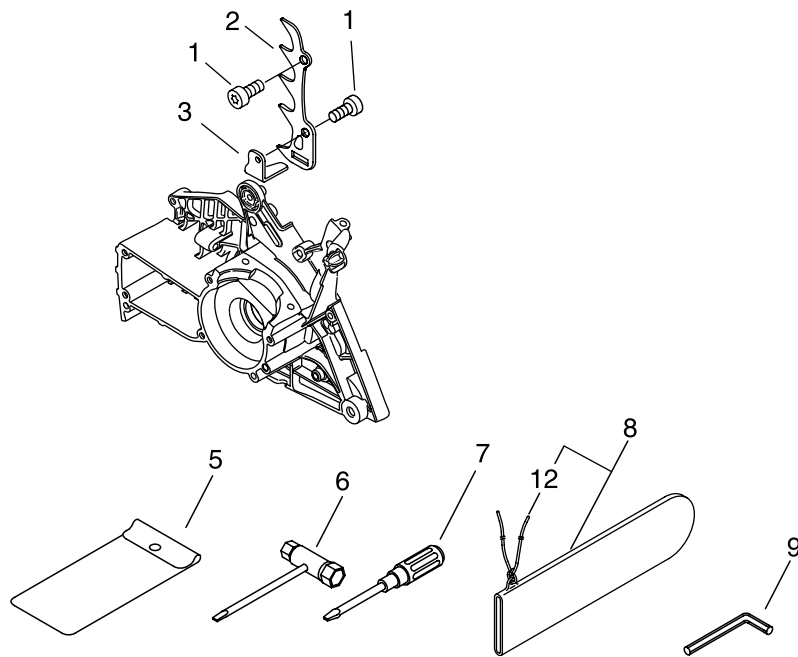

KEY	LV	PART NUMBER	Q'TY	DESCRIPTION	REMARKS
1		V805-000000	2	BOLT, TORX 5	
2		C304-000260	1	SPIKED	
3		C310-000010	1	CATCHER, CHAIN	
5		898510-39130	1	BAG, TOOL	
6		X602-000080	1	TOOL, WRENCH	
7		895812-03930	1	DRIVER, SCREW 50	
8		P021-016700	1	SCABBARD, CHAIN	
12	+	A509-000020	1	ROPE	
9		X605-000050	1	TOOL, L WRENCH