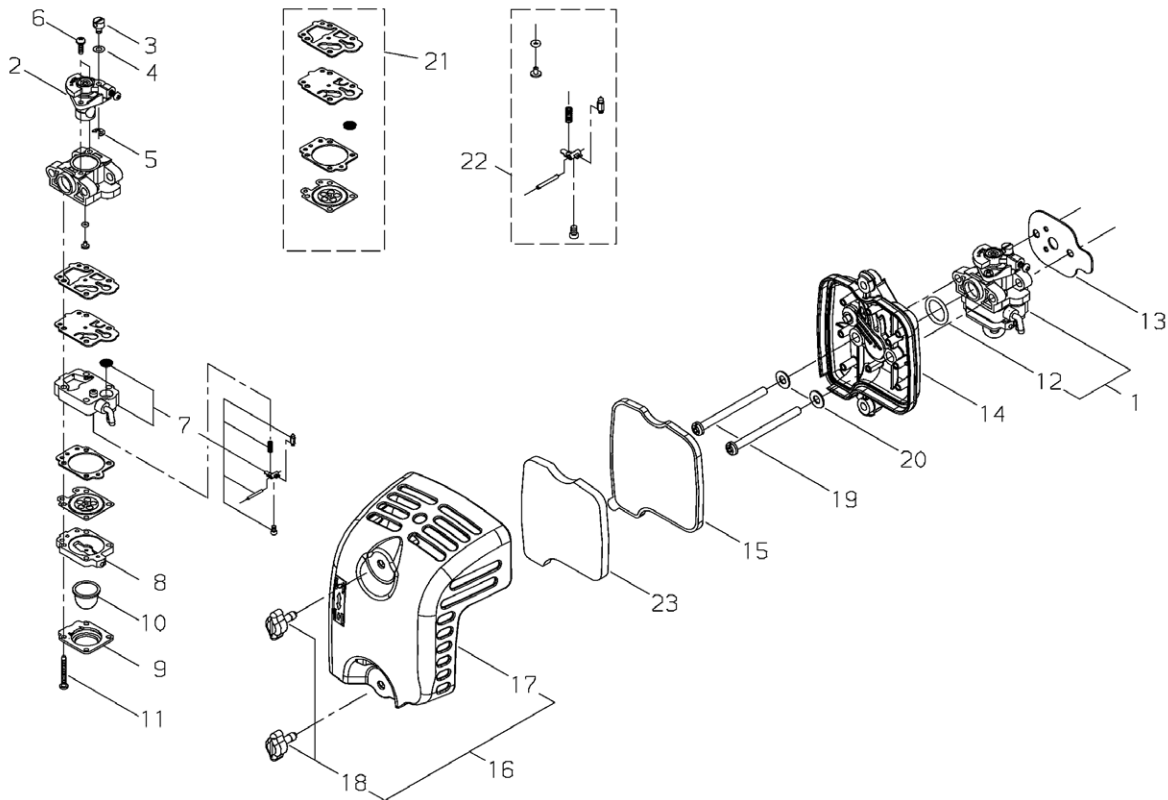

Ref.6

Ref.6

Key	Lv	Part no.	Part description	Quantity
1		A021-002480	CABURETOR ASSY	1
2	•	P003-004630	VALVE	1
3	•	123172-45130	SWIVEL	1
4	•	123149-54230	WASHER	1
5	•	123173-07930	CLIP	1
6	•	123114-44330	SCREW	2
7	•	P003-000510	BODY ASSEMBLY, PUMP	1
8	•	123180-05560	BODY, AIR PURGE	1
9	•	123142-05560	COVER, PRIMER PUMP	1
10	•	123181-40630	PUMP, PRIMER	1
11	•	123110-05560	SCREW, PUMP COVER	4
12	•	900720-00015	O-RING 15	1
13		V103-000570	GASKET	1
14		A023-000200	CLEANER BODY ASSY	1
15		A226-000690	FILTER	1
16		P021-028520	CLEANER COVER ASSY	1
17	•	A232-000900	CLEANER COVER	1
18	•	62901-82330	KNOB	2
19		91581-05060	SCREW,PM	2
20		900603-00005	WASHER 5	2
21	•	P050-008580	KIT GASKET	1
22	•	P050-008570	KIT VALVE	1
23		A226-000700	PREFILTER	1