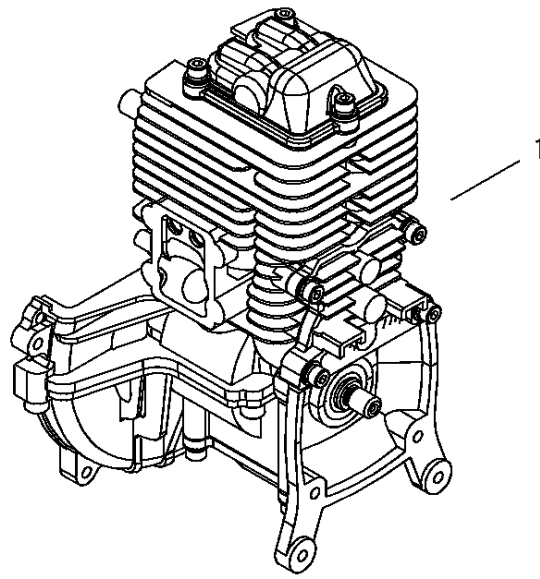

Ref.13

Ref.13

Key	Lv	Part no.	Part description	Quantity
1		P021-027570	SHORT BLOCK	1