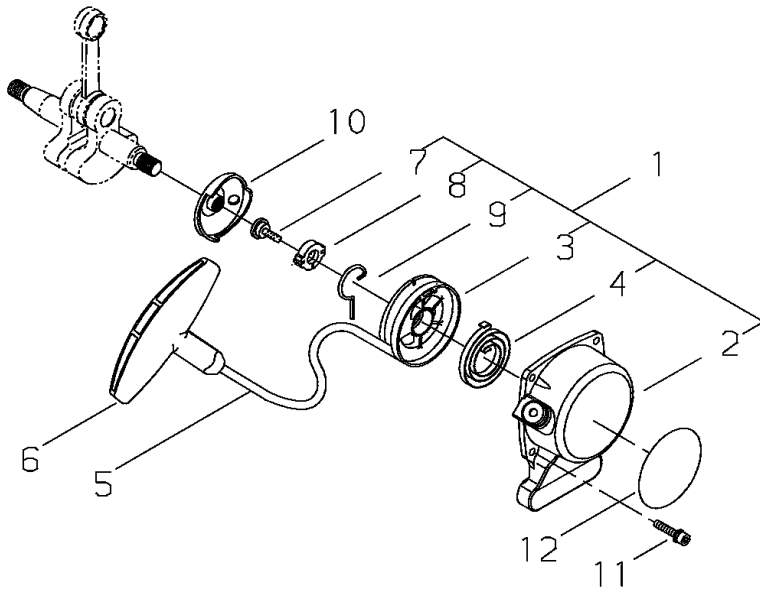

Ref.3

Ref.3

Key	Lv	Part no.	Part description	Quantity
1		P021-033972	PISTON SET	1
2		A011-000650	CRANKSHAFT COMP	1
3		V505-000110	OIL SEAL	1
4		V505-000060	OIL SEAL	1
5		A056-000410	CLUTCH SHOE ASSY	1
6	•	A056-000420	CLUTCH SHOE SUB ASSY	1
7	• •	A553-000120	CLUTCH SHOE	2
8	• •	A566-000110	SPRING	1
9	•	A557-000080	BOLT	2
10	•	V346-000040	SPRING PLATE	2
11	•	V304-000150	WASHER	2
12		A063-000000	CAM GEAR ASSY	1
13	•	A622-000000	CAM GEAR	1
14	•	A146-000000	WEIGHT	1
15	•	V452-000610	COIL SPRING	1
16	•	C603-000240	PLATE	1
17	•	91449-04006	SCREW,TAPPING	1
18		V623-000030	ROLLER	2
19		A600-000001	LIFTER	2
20		V303-000220	WASHER	1
21		A607-000000	PUSH ROD	2
22		A136-000000	CAM GEAR COVER	1
23		V109-000040	GASKET	1
24		V202-000350	BOLT-SPW	4
25		V253-000540	SCREW	1

Ref.3

Key	Lv	Part no.	Part description	Quantity
35		V623-000010	ROLLER	1
36		A137-000000	ROCKER ARM COVER	1
37		V109-000050	GASKET	1
38		V202-000350	BOLT-SPW	3

Ref.4

Ref.4

Key	Lv	Part no.	Part description	Quantity
1		A409-000630	ROTOR	1
2		93115-03010	KEY	1
3		V265-000140	NUT	1
4		62907-71311	COIL ASSY	1
5	•	A427-000110	PLUG CAP	1
6	•	A426-000070	COIL SPRING	1
7		V485-001630	LEAD WIRE	1
8		V322-000040	INSULATOR	2
9		V202-000360	BOLT-SLPW	2
10		CMR5H	SPARK PLUG	1

Ref.5

Ref.5

Key	Lv	Part no.	Part description	Quantity
1		A051-001510	RECOIL STARTER ASSY	1
2	•	A500-000640	STARTER CASE	1
3	•	A506-000140	REEL	1
4	•	A504-000100	RECOIL SPRING	1
5	•	A509-000070	ROPE	1
6	•	A511-000100	KNOB	1
7	•	V253-000310	SCREW	1
8	•	V353-000310	COLLAR	1
9	•	C810-000120	SWING ARM	1
10		A052-000300	STARTER PULLEY	1
11		V202-000350	BOLT-SPW	4
12		X504-003080	LABEL TRADE	1