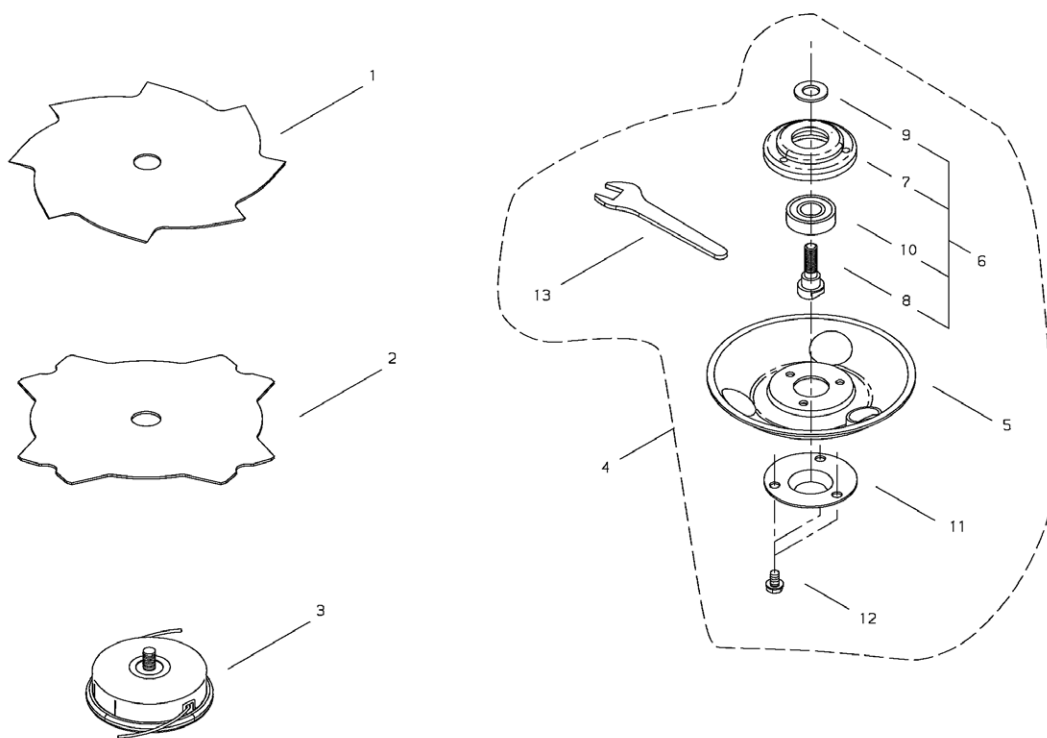

26	•	91142-06025	SCREW BUTTON	2
27		C511-000110	SPACER	2
28		P021-035440	HANDLE SUB ASSY	1
29	•	C403-000420	GRIP	1

Ref.11

Ref.11

Key	Lv	Part no.	Part description	Quantity
1		P021-028900	GUARD SET	1
2	•	C550-000430	GUARD	1
3	•	P021-028450	SUB GUARD ASSY	1
4	• •	C554-000040	CUTTER	1
5	• •	V203-000720	BOLT SW	2
6	• •	V263-000130	NUT	2
7	•	C551-000060	UPPER CLAMP	1
8	•	V363-000160	SPACER	2
9	•	V203-000610	BOLT SPW	4

Ref.12

Ref.12

Key	Lv	Part no.	Part description	Quantity
1		P021-028530	TOOL SET	1
2	•	X600-000020	SPANNER	1
3	•	X602-000160	PLUG WRENCH	1
4	•	X605-000100	TOOL,L WRENCH	1
5	•	X605-000070	HEXA WRENCH 6MM	1
6	•	V495-001520	BAND	2
7	•	X705-000100	BAG,PACKING	1

Ref.13

Ref.13

Key	Lv	Part no.	Part description	Quantity
1		P021-027570	SHORT BLOCK	1

Ref.14

Ref.14

Key	Lv	Part no.	Part description	Quantity
1		60903-98310	EDDY SAW	1
2		60903-98320	CROSS SAW	1
3		78820-15000	TRIMMER HEAD ASSY	1
4		2209982000		1
5	•	X426-000070	STABILIZER	1
6	•	22013-15380	HOLDER COMP	1
7	• •	C540-000030	HOLDER	1
8	• •	22013-15330	BEARING SHAFT	1
9	• •	V306-000270	WASHER	1
10	• •	94024-06001	BEARING	1
11	•	V151-000060	SHAFT COVER	1
12	•	91031-05010	BOLT SW	3
13	•	X600-000040	SPANNER	1