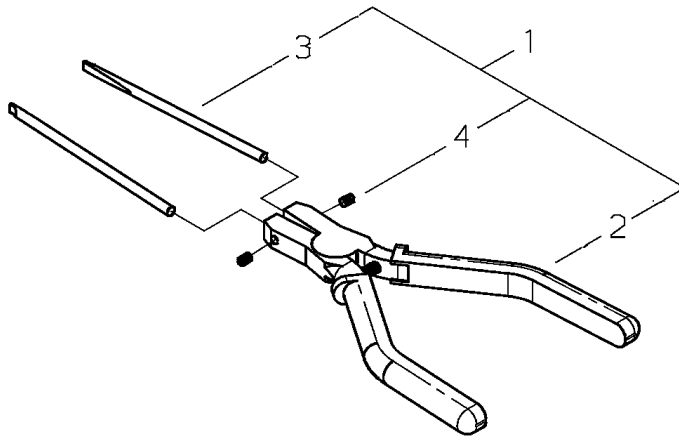

Ref.12

Ref.12

Key	Lv	Part no.	Part description	Quantity
1		P021-028530	TOOL SET	1
2	•	X600-000020	SPANNER	1
3	•	X602-000160	PLUG WRENCH	1
4	•	X605-000100	TOOL,L WRENCH	1
5	•	X605-000070	HEXA WRENCH 6MM	1
6	•	V495-001520	BAND	2
7	•	X705-000100	BAG,PACKING	1

Ref.13

Ref.13

Key	Lv	Part no.	Part description	Quantity
1		P021-027570	SHORT BLOCK	1

Ref.14

Ref.14

Key	Lv	Part no.	Part description	Quantity
1		60903-98310	EDDY SAW	1
2		60903-98320	CROSS SAW	1
3		78820-15000	TRIMMER HEAD ASSY	1
4		2209982000		1
5	•	X426-000070	STABILIZER	1
6	•	22013-15380	HOLDER COMP	1
7	• •	C540-000030	HOLDER	1
8	• •	22013-15330	BEARING SHAFT	1
9	• •	V306-000270	WASHER	1
10	• •	94024-06001	BEARING	1
11	•	V151-000060	SHAFT COVER	1
12	•	91031-05010	BOLT SW	3
13	•	X600-000040	SPANNER	1

Ref.15

Ref.15

Key	Lv	Part no.	Part description	Quantity
1		60907-98360	PLIERS	1
2	•	22440-97030	PLIERS	1
3	•	60907-98370	ROD	2
4	•	91392-03004	SCREW	2

Ref.16

Ref.16

Key	Lv	Part no.	Part description	Quantity
1		P021-034750	BLADE COVER	1
2		64007-67011	HARNESS ASSY	1
3		72451-17330	PROTECTOR	1
4		72451-17340	BUCKLE	5
5		72451-17370	PAD	1
6		72451-17380	HOOK	1