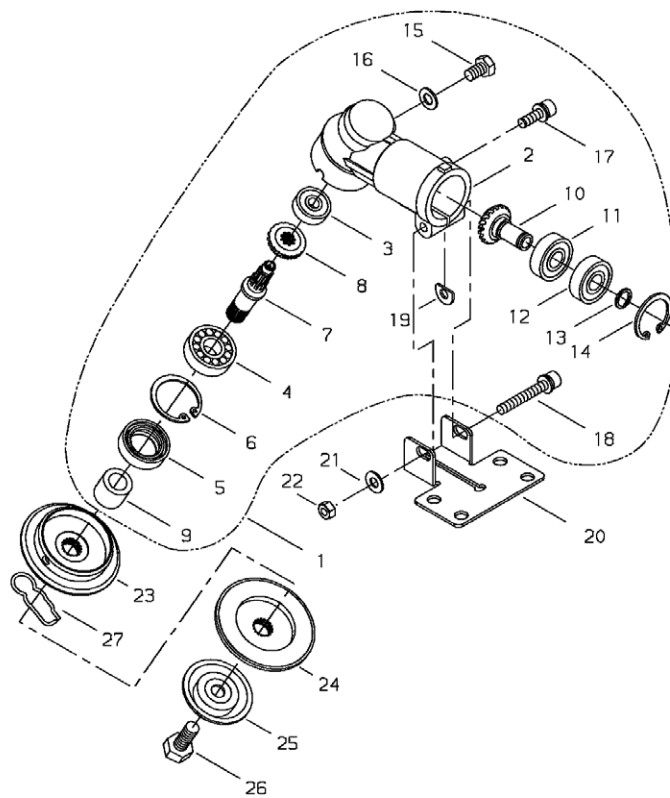

Ref.9

Ref.9

Key	Lv	Part no.	Part description	Quantity
1		C051-000480	GEAR CASE COMP	1
2	•	C531-000580	GEAR CASE	1
3	•	94028-40609	BEARING	1
4	•	900810-06201	BEARING, BALL 6201	1
5	•	V510-000000	OIL SEAL	1
6	•	92424-32000	SNAP RING	1
7	•	C534-000570	GEAR SHAFT	1
8	•	V651-000450	BEVEL GEAR	1
9	•	V356-000500	COLLAR	1
10	•	V651-000460	PINION SET	1
11	•	900855-06901	BEARING, BALL 6901	1
12	•	900859-06901	BEARING, BALL	1
13	•	V583-000170	SNAP RING	1
14	•	92424-24000	SNAP RING	1
15	•	V206-000250	BOLT	1
16	•	V307-000230	GASKET	1
17	•	V203-000590	BOLT SPW	1
18	•	V204-000450	BOLT SPW	1
19	•	V340-000280	SHIM	1
20		C551-000140	LOWER CLAMP	1
21		900630-00006	WASHER 6.5*16*2T	1
22		900500-00006	NUT 6	1
23		C535-000640	HOLDER A	1
24		C535-000650	HOLDER	1
25		C535-000630	FIXTURE, BLADE	1
26		V205-000480	BOLT,8	1