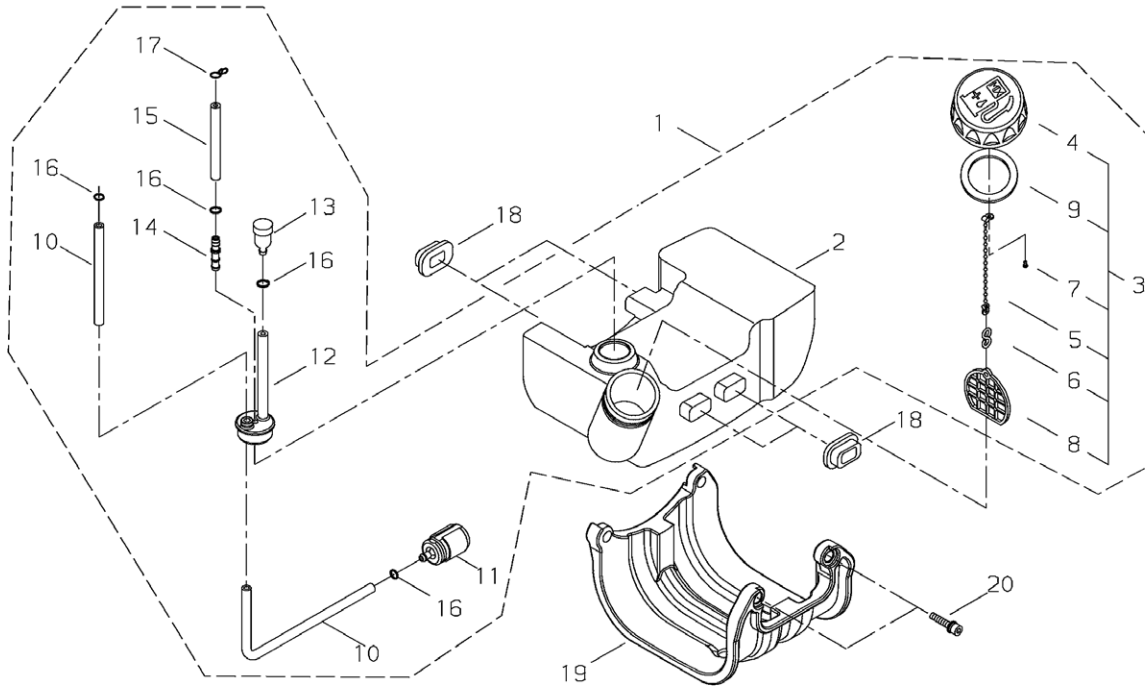

Ref.7

Ref.7

Key	Lv	Part no.	Part description	Quantity
1		P021-028510	FUEL TANK ASSY	1
2	•	A350-001340	FUEL TANK	1
3	•	A033-000010	FUEL CAP ASSY	1
4	• •	A355-000180	FUEL CAP	1
5	• • •	22128-57250	CHAIN CAP	1
6	• • •	22155-21330	HOOK	1
7	• • •	91483-02506	SCREW TAPPING	1
8	• • •	22150-21350	CLIP	1
9	• • •	V107-000010	GASKET	1
10	•	V471-002570	FUEL PIPE	1
11	•	A369-000070	FUEL FILTER	1
12	•	V470-000880	GROMMET	1
13	•	A356-000050	VALVE,VHECK	1
14	•	V186-000210	JOINT	1
15	•	V471-002520	PIPE	1
16	•	V490-000500	CLIP	3
17	•	V490-000510	CLIP	1
18		V420-002220	TANK CUSHION	4
19		A175-000220	TANK GUARD	1
20		V203-000350	BOLT SPW	2