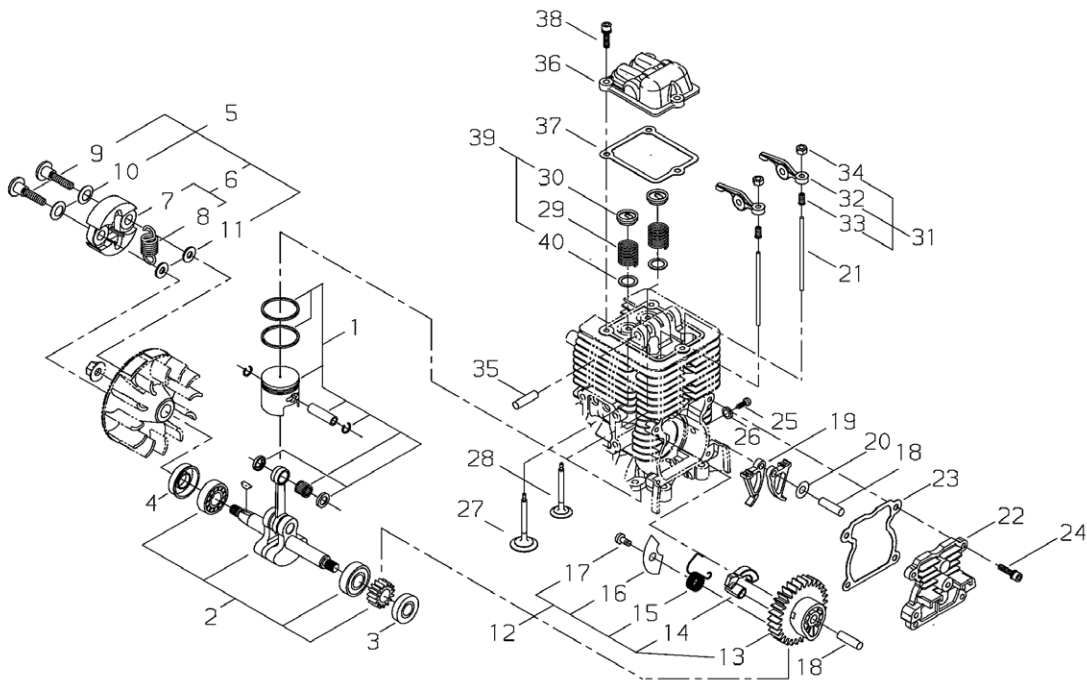

Ref.3

Ref.3

Key	Lv	Part no.	Part description	Quantity
1		P021-033972	PISTON SET	1
2		A011-000650	CRANKSHAFT COMP	1
3		V505-000110	OIL SEAL	1
4		V505-000060	OIL SEAL	1
5		A056-000410	CLUTCH SHOE ASSY	1
6	•	A056-000420	CLUTCH SHOE SUB ASSY	1
7	• •	A553-000120	CLUTCH SHOE	2
8	• •	A566-000110	SPRING	1
9	•	A557-000080	BOLT	2
10	•	V346-000040	SPRING PLATE	2
11	•	V304-000150	WASHER	2
12		A063-000000	CAM GEAR ASSY	1
13	•	A622-000000	CAM GEAR	1
14	•	A146-000000	WEIGHT	1
15	•	V452-000610	COIL SPRING	1
16	•	C603-000240	PLATE	1
17	•	91449-04006	SCREW,TAPPING	1
18		V623-000030	ROLLER	2
19		A600-000001	LIFTER	2
20		V303-000220	WASHER	1
21		A607-000000	PUSH ROD	2
22		A136-000000	CAM GEAR COVER	1
23		V109-000040	GASKET	1
24		V202-000350	BOLT-SPW	4
25		V253-000540	SCREW	1

Ref.3

Key	Lv	Part no.	Part description	Quantity
35		V623-000010	ROLLER	1
36		A137-000000	ROCKER ARM COVER	1
37		V109-000050	GASKET	1
38		V202-000350	BOLT-SPW	3

Ref.4

Ref.4

Key	Lv	Part no.	Part description	Quantity
1		A409-000630	ROTOR	1
2		93115-03010	KEY	1
3		V265-000140	NUT	1
4		62907-71311	COIL ASSY	1
5	•	A427-000110	PLUG CAP	1
6	•	A426-000070	COIL SPRING	1
7		V485-001630	LEAD WIRE	1
8		V322-000040	INSULATOR	2
9		V202-000360	BOLT-SLPW	2
10		CMR5H	SPARK PLUG	1

Ref.5

Ref.5

Key	Lv	Part no.	Part description	Quantity
1		A051-001510	RECOIL STARTER ASSY	1
2	•	A500-000640	STARTER CASE	1
3	•	A506-000140	REEL	1
4	•	A504-000100	RECOIL SPRING	1
5	•	A509-000070	ROPE	1
6	•	A511-000100	KNOB	1
7	•	V253-000310	SCREW	1
8	•	V353-000310	COLLAR	1
9	•	C810-000120	SWING ARM	1
10		A052-000300	STARTER PULLEY	1
11		V202-000350	BOLT-SPW	4
12		X504-003080	LABEL TRADE	1