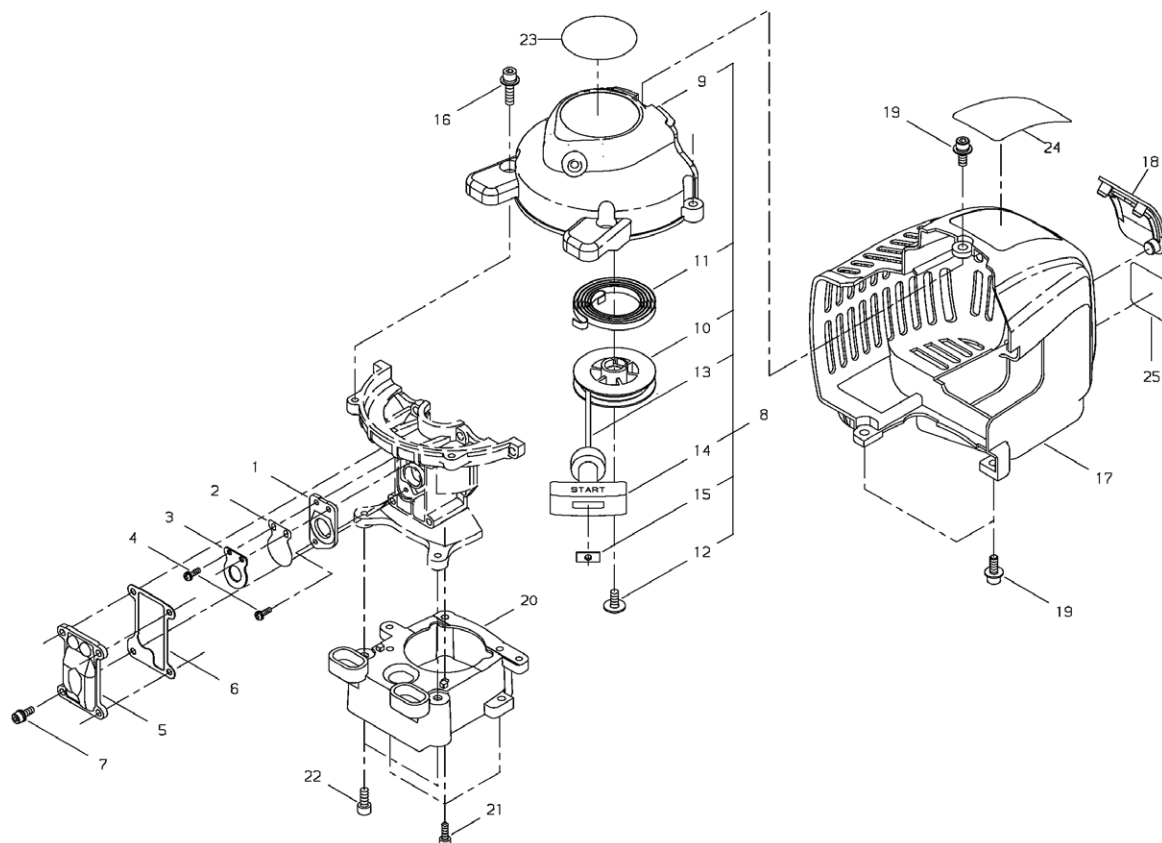

CRANKCASE, CYLINDER COVER

CRANKCASE, CYLINDER COVER

Key	Lv	Part no.	Part description	Quantity
1		A200-000750	INSULATOR	1
2		A211-000030	VALVE	1
3		A212-000040	STOPPER	1
4		91341-03010	SCREW-SW	3
5		A123-000000	COVER	1
6		V109-000100	GASKET	1
7		V202-000340	BOLT-SPW	4
8		A051-001810	FAN COVER ASSY	1
9	•	A500-001030	FAN COVER	1
10	•	A506-000340	REEL	1
11	•	A504-000100	RECOIL SPRING	1
12	•	V253-000570	SCREW	1
13	•	A509-000310	ROPE	1
14	•	A511-000160	STARTER KNOB	1
15	•	A522-000040	STOPPER	1
16		V203-001010	BOLT ADHESIVE	4
17		A160-001751	COVER,CYLINDER	1
18		A429-000140	GROMMET	1
19		V203-001020	BOLT,5	3
20		A570-000250	ADAPTER	1
21		900105-04012	BOLT, H.S. 4*12	4
22		900105-05012	BOLT, H.S. 5*12	2
23		X504-003080	LABEL TRADE	1
24		X504-002530	LABEL TRADE	1
25		X543-001420	LABEL TRADE	1

PISTON, VALVE

PISTON, VALVE

Key	Lv	Part no.	Part description	Quantity
1		P021-033930	PISTON KIT	1
2	•	A100-000710	PISTON	1
3	•	A101-000390	PISTON RING	2
4	•	V607-000040	PISTON PIN	1
5	•	V580-000090	SNAP RING	2
6	•	V554-000010	NEEDLE BEARING	1
7	•	V392-000020	THRUST WASHER	2
8		A011-000900	CRANK SHAFT COMP	1
9		V505-000110	OIL SEAL	1
10		V505-000120	OIL SEAL	1
11		A063-000000	CAM GEAR ASSY	1
12	•	A622-000000	CAM GEAR	1
13	•	A146-000000	WEIGHT	1
14	•	V452-000610	COIL SPRING	1
15	•	C603-000240	PLATE	1
16	•	91449-04006	SCREW,TAPPING	1
17		V623-000030	ROLLER	2
18		A600-000001	LIFTER	2
19		A607-000010	PUSH ROD	2
20		A136-000010	CAM GEAR COVER	1
21		V109-000110	GASKET	1
22		V202-000350	BOLT-SPW	5
23		V253-000540	SCREW	1
24		V303-000120	COLLAR	1
25		A603-000040	INTAKE VALVE	1

PISTON, VALVE

Key	Lv	Part no.	Part description	Quantity
37		A056-000470	CLUTCH SET	1
38	•	A056-000480	CLUTCH SHOE ASSY	1
39	• •	A553-000100	CLUTCH SHOE	2
40	• •	A566-000170	SPRING	1
41	•	A557-000040	BOLT	2
42	•	V346-000040	SPRING PLATE	2
43	•	V304-000150	WASHER	2
44		A552-000130	CLUTCH BOSS	1
45		V304-000150	WASHER	1
46		V204-000480	BOLT	1
47		V303-000220	WASHER	1
48		P021-027590	RETAINER SET	2
49	•	V392-000030	PLATE	2