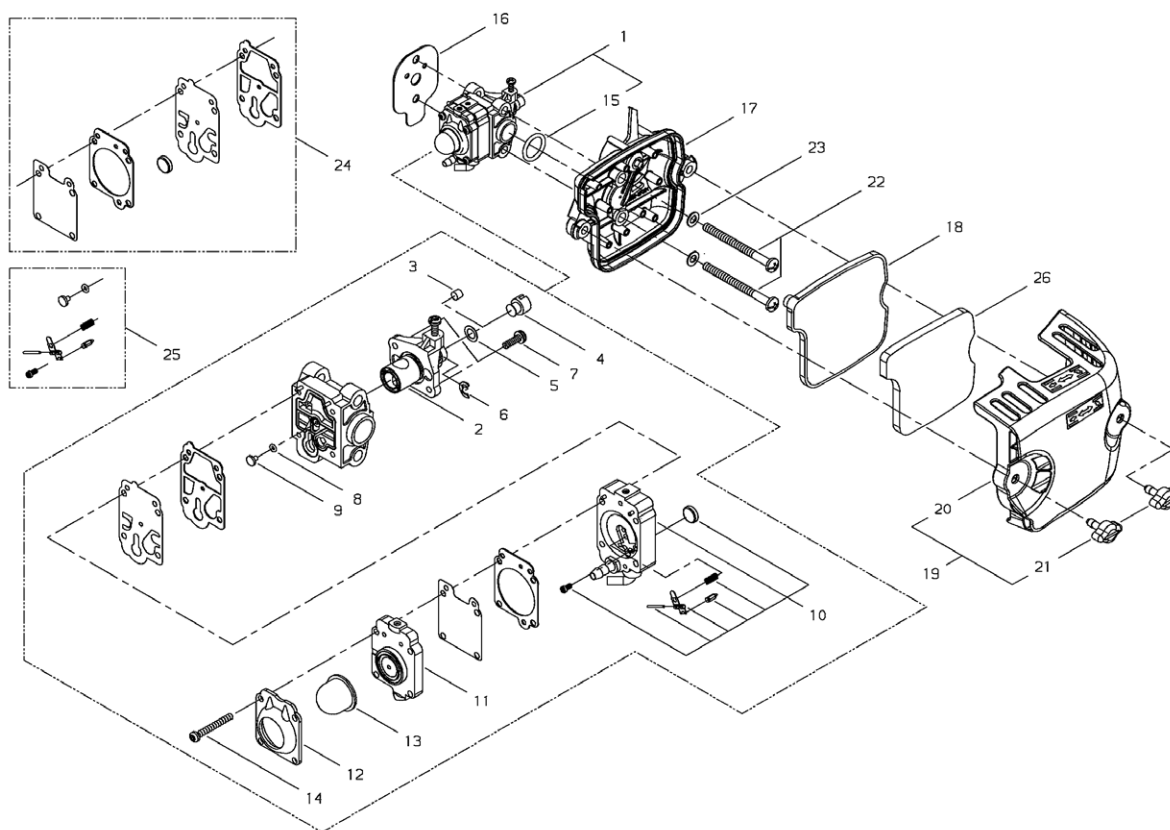

CABURETOR, CLEANER

CABURETOR, CLEANER

Key	Lv	Part no.	Part description	Quantity
1		A021-002680	CABURETOR ASSY	1
2	•	62901-81320	VALVE	1
3	•	P003-001940	WALBRO 88-265	1
4	•	123172-45130	SWIVEL	1
5	•	123149-54230	WASHER	1
6	•	123173-07930	CLIP	1
7	•	123114-44330	SCREW	2
8	•	123183-40630	O-RING	1
9	•	123184-44430	JET #35	1
10	•	P003-000510	BODY ASSEMBLY, PUMP	1
11	•	123180-05560	BODY, AIR PURGE	1
12	•	123142-05560	COVER, PRIMER PUMP	1
13	•	123181-40630	PUMP, PRIMER	1
14	•	123110-05560	SCREW, PUMP COVER	4
15	•	900720-00015	O-RING 15	1
16		V103-001140	GASKET	1
17		A023-000200	CLEANER BODY ASSY	1
18		A226-000690	FILTER	1
19		P021-028520	CLEANER COVER ASSY	1
20	•	A232-000900	CLEANER COVER	1
21	•	62901-82330	KNOB	2
22		91581-05060	SCREW, PM	2
23		900603-00005	WASHER 5	2
24		P050-008580	KIT GASKET	1
25		60902-98040	VALVE SET	1