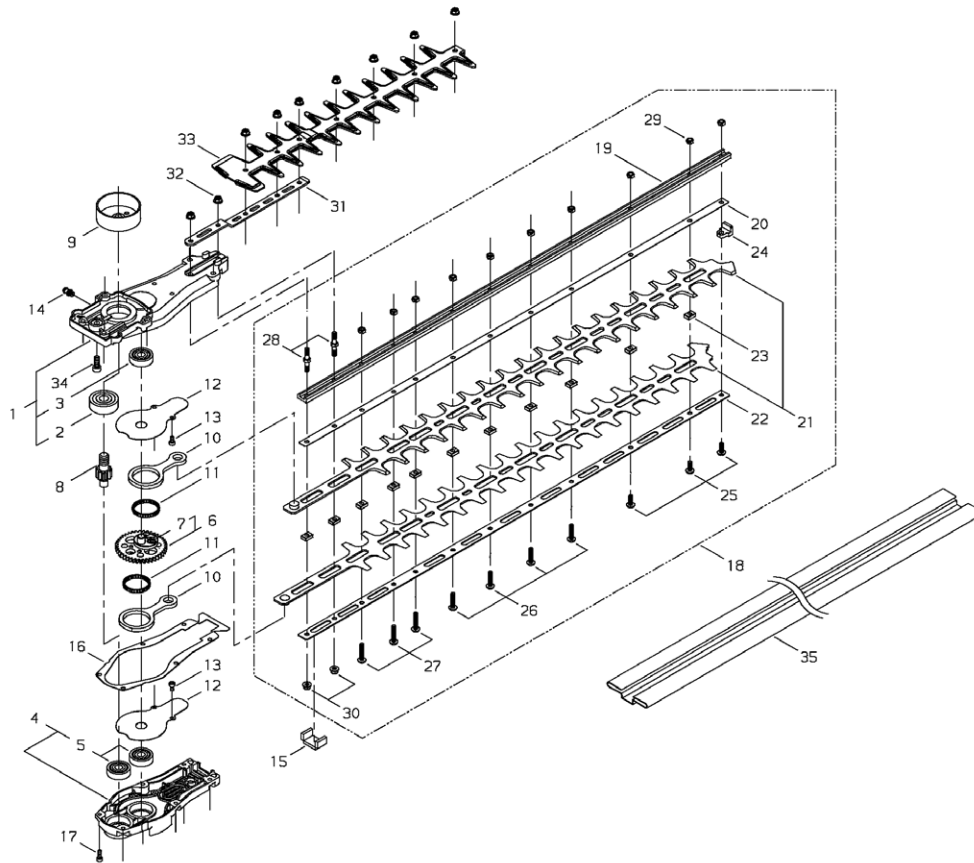

CABURETOR, CLEANER

CABURETOR, CLEANER

Key	Lv	Part no.	Part description	Quantity
1		A021-002680	CABURETOR ASSY	1
2	•	62901-81320	VALVE	1
3	•	P003-001940	WALBRO 88-265	1
4	•	123172-45130	SWIVEL	1
5	•	123149-54230	WASHER	1
6	•	123173-07930	CLIP	1
7	•	123114-44330	SCREW	2
8	•	123183-40630	O-RING	1
9	•	123184-44430	JET #35	1
10	•	P003-000510	BODY ASSEMBLY, PUMP	1
11	•	123180-05560	BODY, AIR PURGE	1
12	•	123142-05560	COVER, PRIMER PUMP	1
13	•	123181-40630	PUMP, PRIMER	1
14	•	123110-05560	SCREW, PUMP COVER	4
15	•	900720-00015	O-RING 15	1
16		V103-001140	GASKET	1
17		A023-000200	CLEANER BODY ASSY	1
18		A226-000690	FILTER	1
19		P021-028520	CLEANER COVER ASSY	1
20	•	A232-000900	CLEANER COVER	1
21	•	62901-82330	KNOB	2
22		91581-05060	SCREW, PM	2
23		900603-00005	WASHER 5	2
24		P050-008580	KIT GASKET	1
25		60902-98040	VALVE SET	1

CUTTER

CUTTER

Key	Lv	Part no.	Part description	Quantity
1		P021-028700	GEAR CASE COMP	1
2	•	94002-06301	BEARING	1
3	•	94045-06200	BEARING BALL	1
4		P021-028710	CASE COVER COMP	1
5	•	94045-06200	BEARING BALL	2
6		V060-000060	GEAR COMP	1
7	•	V203-001030	BOLT	4
8		V655-000030	PINION SHAFT	1
9		A556-000930	CLUTCH DRUM	1
10		C532-000200	ROD	2
11		V572-000000	BEARING, NEEDLE	2
12		C603-000250	PLATE	2
13		900105-04008	BOLT, H.S. 4*8	4
14		V187-000080	GREASE NIPPLE	1
15		V541-000200	SEAL	1
16		V110-000100	GASKET	1
17		900105-04014	BOLT, H.S. 4*14	6
18		X041-000140	CUTTER ASSY	1
19	•	X425-000510	GUIDE BAR	1
20	•	X425-000520	UPPER PLATE	1
21	•	X411-000980	BLADE	2
22	•	X425-000530	LOWER PLATE	1
23	•	V376-001350	SPACER	11
24	•	V376-001360	BLOCK	1
25	•	V203-001150	SCREW BUTTON	3