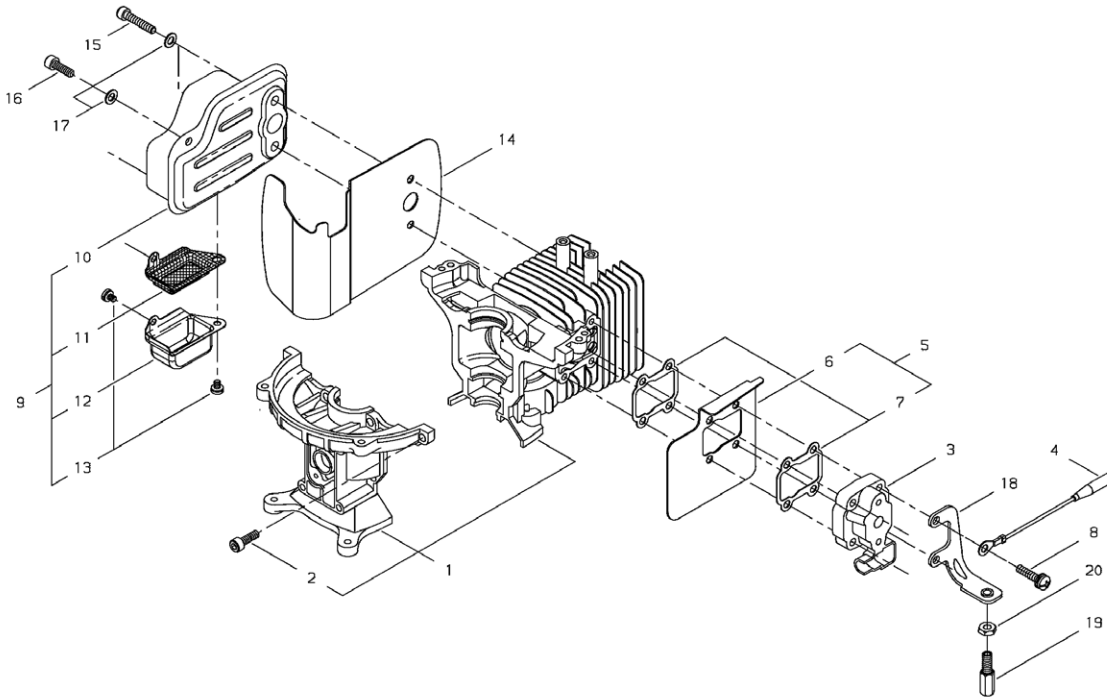

shindaiwa

DH2510T

CYLINDER, MUFFLER

CYLINDER, MUFFLER

Key	Lv	Part no.	Part description	Quantity
1		P021-027390	CYLINDER BLOCK SET	1
2	•	900105-05016	BOLT, H.S. 5*16	6
3		A024-000050	REED VALVE	1
4		V485-001260	LEAD WIRE	1
5		A209-000250	BAFFLE PLATE COMP	1
6	•	A209-000260	BAFFLE PLATE	1
7	•	V103-001130	GASKET	2
8		91582-05022	SCREW,PM-SPW	4
9		A030-000290	MUFFLER ASSY	1
10	•	A300-001280	MUFFLER	1
11	•	A310-000230	SCREEN	1
12	•	A313-001340	EXHAUST OUTLET	1
13	•	91572-04006	SCREW,PM-SW	2
14		V104-001430	GASKET	1
15		V203-001000	BOLT	2
16		900105-05016	BOLT, H.S. 5*16	1
17		900600-00005	WASHER 5	3
18		V152-002310	BRACKET	1
19		C486-000030	CABLE ADJUSTER	1
20		92018-06000	NUT	1