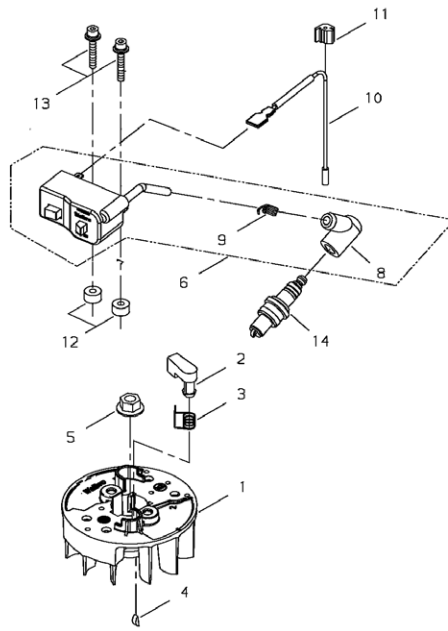

MAGNETO

MAGNETO

Key	Lv	Part no.	Part description	Quantity
1		A409-000680	ROTOR	1
2		A514-000190	RATCHET	1
3		V452-000620	COIL SPRING	1
4		93115-03010	KEY	1
5		V265-000140	NUT	1
6		A411-000850	COIL ASSY	1
8	•	A427-000110	PLUG CAP	1
9	•	A426-000070	COIL SPRING	1
10		V485-001910	LEAD WIRE	1
11		V136-000100	GROMMET	1
12		V322-000040	INSULATOR	2
13		V202-000360	BOLT-SLPW	2
14		CMR5H	SPARK PLUG	1