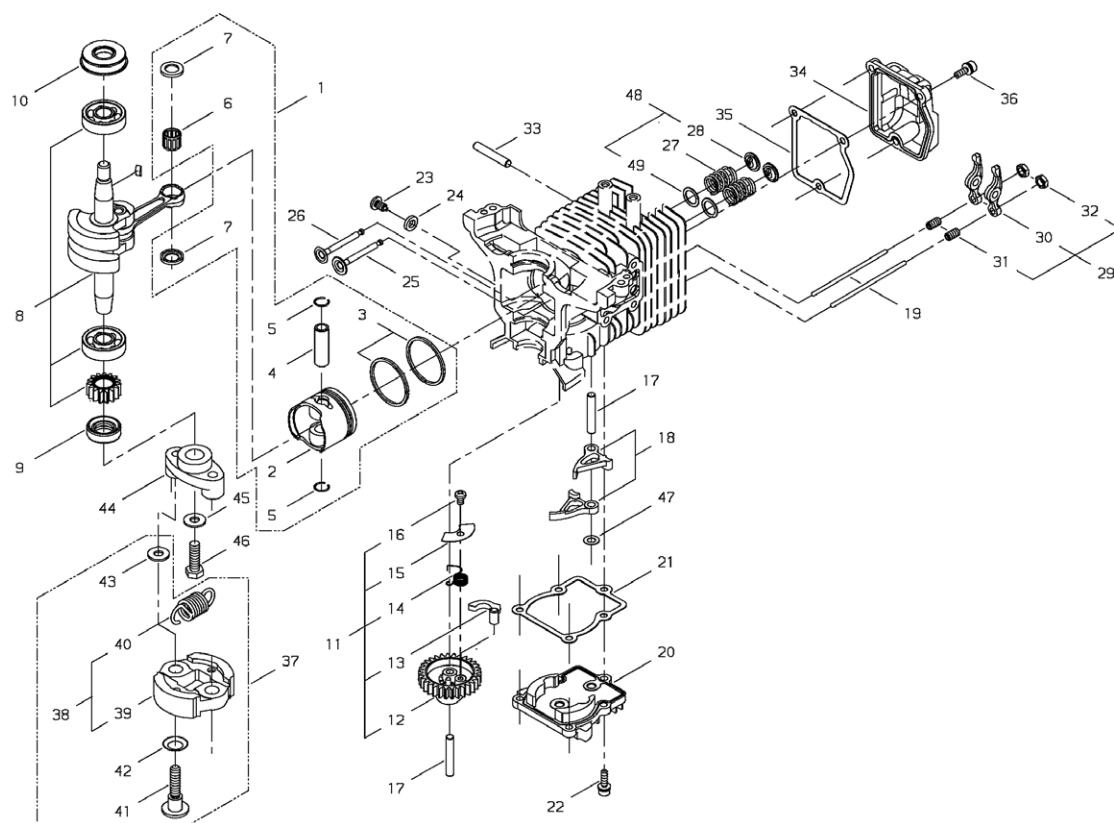

CRANKCASE, CYLINDER COVER

CRANKCASE, CYLINDER COVER

Key	Lv	Part no.	Part description	Quantity
1		A200-000750	INSULATOR	1
2		A211-000030	VALVE	1
3		A212-000040	STOPPER	1
4		91341-03010	SCREW-SW	3
5		A123-000000	COVER	1
6		V109-000100	GASKET	1
7		V202-000340	BOLT-SPW	4
8		A051-001810	FAN COVER ASSY	1
9	•	A500-001030	FAN COVER	1
10	•	A506-000340	REEL	1
11	•	A504-000100	RECOIL SPRING	1
12	•	V253-000570	SCREW	1
13	•	A509-000310	ROPE	1
14	•	A511-000160	STARTER KNOB	1
15	•	A522-000040	STOPPER	1
16		V203-001010	BOLT ADHESIVE	4
17		A160-001751	COVER,CYLINDER	1
18		A429-000140	GROMMET	1
19		V203-001020	BOLT,5	3
20		A570-000250	ADAPTER	1
21		900105-04012	BOLT, H.S. 4*12	4
22		900105-05012	BOLT, H.S. 5*12	2
23		X504-003080	LABEL TRADE	1
24		X504-002530	LABEL TRADE	1
25		X543-001420	LABEL TRADE	1

PISTON, VALVE

PISTON, VALVE

Key	Lv	Part no.	Part description	Quantity
1		P021-033930	PISTON KIT	1
2	•	A100-000710	PISTON	1
3	•	A101-000390	PISTON RING	2
4	•	V607-000040	PISTON PIN	1
5	•	V580-000090	SNAP RING	2
6	•	V554-000010	NEEDLE BEARING	1
7	•	V392-000020	THRUST WASHER	2
8		A011-000900	CRANK SHAFT COMP	1
9		V505-000110	OIL SEAL	1
10		V505-000120	OIL SEAL	1
11		A063-000000	CAM GEAR ASSY	1
12	•	A622-000000	CAM GEAR	1
13	•	A146-000000	WEIGHT	1
14	•	V452-000610	COIL SPRING	1
15	•	C603-000240	PLATE	1
16	•	91449-04006	SCREW,TAPPING	1
17		V623-000030	ROLLER	2
18		A600-000001	LIFTER	2
19		A607-000010	PUSH ROD	2
20		A136-000010	CAM GEAR COVER	1
21		V109-000110	GASKET	1
22		V202-000350	BOLT-SPW	5
23		V253-000540	SCREW	1
24		V303-000120	COLLAR	1
25		A603-000040	INTAKE VALVE	1

PISTON, VALVE

Key	Lv	Part no.	Part description	Quantity
37		A056-000470	CLUTCH SET	1
38	•	A056-000480	CLUTCH SHOE ASSY	1
39	• •	A553-000100	CLUTCH SHOE	2
40	• •	A566-000170	SPRING	1
41	•	A557-000040	BOLT	2
42	•	V346-000040	SPRING PLATE	2
43	•	V304-000150	WASHER	2
44		A552-000130	CLUTCH BOSS	1
45		V304-000150	WASHER	1
46		V204-000480	BOLT	1
47		V303-000220	WASHER	1
48		P021-027590	RETAINER SET	2
49	•	V392-000030	PLATE	2