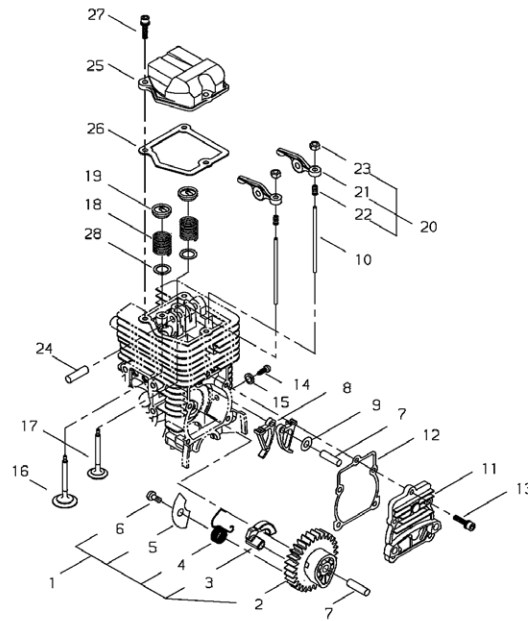

shindaiwa

EB2510

CYLINDER

CYLINDER

Key	Lv	Part no.	Part description	Quantity
1		P021-027580	CYLINDER BLOCK SET	1
2	•	900105-05016	BOLT, H.S. 5*16	6
3		A024-000050	REED VALVE	1
4		V485-001260	LEAD WIRE	1
5		A209-000190	BAFFLE PLATE COMP	1
6	•	V103-001130	GASKET	2
7		91582-05022	SCREW,PM-SPW	4
8		C487-000200	BRACKET	1
9		68902-83321	CABLE ADJUSTER	1
10		92018-06000	NUT	1

ENGINE COVER

ENGINE COVER

Key	Lv	Part no.	Part description	Quantity
1		A200-000750	INSULATOR	1
2		A211-000030	VALVE	1
3		A212-000040	STOPPER	1
4		91341-03010	SCREW-SW	3
5		A123-000000	COVER	1
6		V109-000100	GASKET	1
7		V202-000340	BOLT-SPW	4
8		A190-000900	ENGINE COVER	1
9		A429-000080	GROMMET	1
10		900342-40008	PIN, SPRING 4*8	1
11		V203-000450	BOLT PC	3
12		X505-002780	LABEL CAUTION	1

PISTON

PISTON

Key	Lv	Part no.	Part description	Quantity
1		P021-033930	PISTON KIT	1
2		A011-000630	CRANKSHAFT COMP	1
3		V505-000110	OIL SEAL	1
4		V505-000120	OIL SEAL	1

VALVE

VALVE

Key	Lv	Part no.	Part description	Quantity
1		A063-000000	CAM GEAR ASSY	1
2	•	A622-000000	CAM GEAR	1
3	•	A146-000000	WEIGHT	1
4	•	V452-000610	COIL SPRING	1
5	•	C603-000240	PLATE	1
6	•	91449-04006	SCREW,TAPPING	1
7		V623-000030	ROLLER	2
8		A600-000001	LIFTER	2
9		V303-000220	WASHER	1
10		A607-000010	PUSH ROD	2
11		A136-000010	CAM GEAR COVER	1
12		V109-000110	GASKET	1
13		V202-000350	BOLT-SPW	5
14		V253-000540	SCREW	1
15		V303-000120	COLLAR	1
16		A603-000040	INTAKE VALVE	1
17		A603-000050	EXHAUST VALVE	1
18		A604-000010	VALVE SPRING	2
19		A606-000040	RETAINER	2
20		A610-000050	ROCKER ARM ASSY	2
21	•	A610-000060	ROCKER ARM	2
22	•	A613-000010	ADJUST SCREW	2
23	•	V263-000230	NUT	2
24		V623-000040	ROLLER	1
25		A137-000020	ROCKER ARM COVER	1