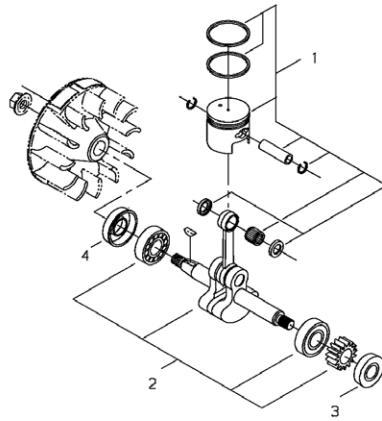

shindaiwa

EB2510

CYLINDER

CYLINDER

Key	Lv	Part no.	Part description	Quantity
1		P021-027580	CYLINDER BLOCK SET	1
2	•	900105-05016	BOLT, H.S. 5*16	6
3		A024-000050	REED VALVE	1
4		V485-001260	LEAD WIRE	1
5		A209-000190	BAFFLE PLATE COMP	1
6	•	V103-001130	GASKET	2
7		91582-05022	SCREW,PM-SPW	4
8		C487-000200	BRACKET	1
9		68902-83321	CABLE ADJUSTER	1
10		92018-06000	NUT	1

ENGINE COVER

ENGINE COVER

Key	Lv	Part no.	Part description	Quantity
1		A200-000750	INSULATOR	1
2		A211-000030	VALVE	1
3		A212-000040	STOPPER	1
4		91341-03010	SCREW-SW	3
5		A123-000000	COVER	1
6		V109-000100	GASKET	1
7		V202-000340	BOLT-SPW	4
8		A190-000900	ENGINE COVER	1
9		A429-000080	GROMMET	1
10		900342-40008	PIN, SPRING 4*8	1
11		V203-000450	BOLT PC	3
12		X505-002780	LABEL CAUTION	1

PISTON

PISTON

Key	Lv	Part no.	Part description	Quantity
1		P021-033930	PISTON KIT	1
2		A011-000630	CRANKSHAFT COMP	1
3		V505-000110	OIL SEAL	1
4		V505-000120	OIL SEAL	1

VALVE

VALVE

Key	Lv	Part no.	Part description	Quantity
1		A063-000000	CAM GEAR ASSY	1
2	•	A622-000000	CAM GEAR	1
3	•	A146-000000	WEIGHT	1
4	•	V452-000610	COIL SPRING	1
5	•	C603-000240	PLATE	1
6	•	91449-04006	SCREW,TAPPING	1
7		V623-000030	ROLLER	2
8		A600-000001	LIFTER	2
9		V303-000220	WASHER	1
10		A607-000010	PUSH ROD	2
11		A136-000010	CAM GEAR COVER	1
12		V109-000110	GASKET	1
13		V202-000350	BOLT-SPW	5
14		V253-000540	SCREW	1
15		V303-000120	COLLAR	1
16		A603-000040	INTAKE VALVE	1
17		A603-000050	EXHAUST VALVE	1
18		A604-000010	VALVE SPRING	2
19		A606-000040	RETAINER	2
20		A610-000050	ROCKER ARM ASSY	2
21	•	A610-000060	ROCKER ARM	2
22	•	A613-000010	ADJUST SCREW	2
23	•	V263-000230	NUT	2
24		V623-000040	ROLLER	1
25		A137-000020	ROCKER ARM COVER	1