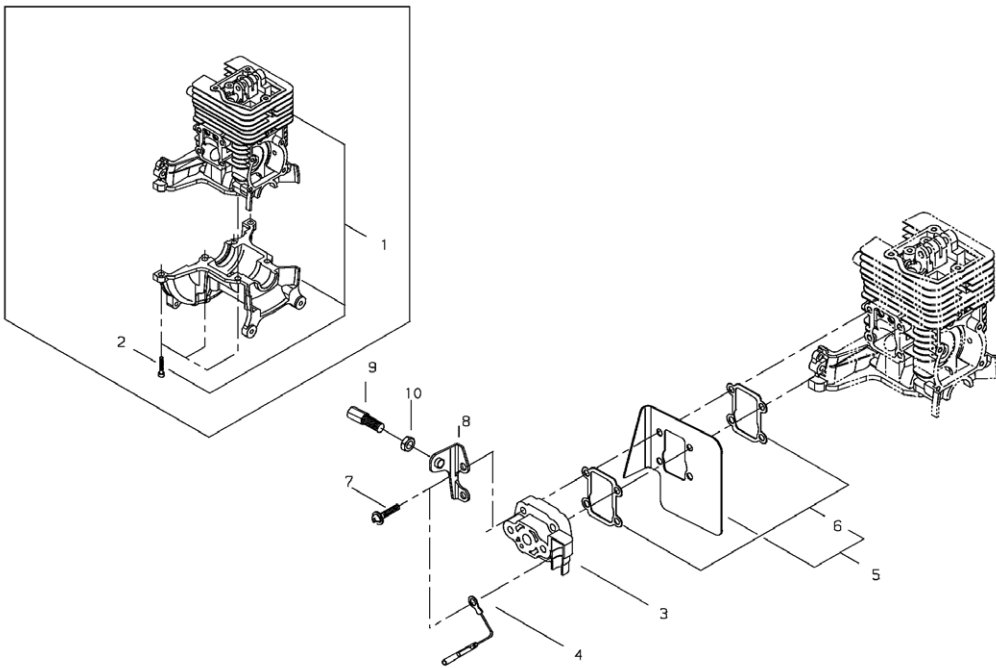

shindaiwa

EB2510

CYLINDER

CYLINDER

Key	Lv	Part no.	Part description	Quantity
1		P021-027580	CYLINDER BLOCK SET	1
2	•	900105-05016	BOLT, H.S. 5*16	6
3		A024-000050	REED VALVE	1
4		V485-001260	LEAD WIRE	1
5		A209-000190	BAFFLE PLATE COMP	1
6	•	V103-001130	GASKET	2
7		91582-05022	SCREW,PM-SPW	4
8		C487-000200	BRACKET	1
9		68902-83321	CABLE ADJUSTER	1
10		92018-06000	NUT	1

ENGINE COVER

ENGINE COVER

Key	Lv	Part no.	Part description	Quantity
1		A200-000750	INSULATOR	1
2		A211-000030	VALVE	1
3		A212-000040	STOPPER	1
4		91341-03010	SCREW-SW	3
5		A123-000000	COVER	1
6		V109-000100	GASKET	1
7		V202-000340	BOLT-SPW	4
8		A190-000900	ENGINE COVER	1
9		A429-000080	GROMMET	1
10		900342-40008	PIN, SPRING 4*8	1
11		V203-000450	BOLT PC	3
12		X505-002780	LABEL CAUTION	1

PISTON

PISTON

Key	Lv	Part no.	Part description	Quantity
1		P021-033930	PISTON KIT	1
2		A011-000630	CRANKSHAFT COMP	1
3		V505-000110	OIL SEAL	1
4		V505-000120	OIL SEAL	1

VALVE

VALVE

Key	Lv	Part no.	Part description	Quantity
1		A063-000000	CAM GEAR ASSY	1
2	•	A622-000000	CAM GEAR	1
3	•	A146-000000	WEIGHT	1
4	•	V452-000610	COIL SPRING	1
5	•	C603-000240	PLATE	1
6	•	91449-04006	SCREW,TAPPING	1
7		V623-000030	ROLLER	2
8		A600-000001	LIFTER	2
9		V303-000220	WASHER	1
10		A607-000010	PUSH ROD	2
11		A136-000010	CAM GEAR COVER	1
12		V109-000110	GASKET	1
13		V202-000350	BOLT-SPW	5
14		V253-000540	SCREW	1
15		V303-000120	COLLAR	1
16		A603-000040	INTAKE VALVE	1
17		A603-000050	EXHAUST VALVE	1
18		A604-000010	VALVE SPRING	2
19		A606-000040	RETAINER	2
20		A610-000050	ROCKER ARM ASSY	2
21	•	A610-000060	ROCKER ARM	2
22	•	A613-000010	ADJUST SCREW	2
23	•	V263-000230	NUT	2
24		V623-000040	ROLLER	1
25		A137-000020	ROCKER ARM COVER	1