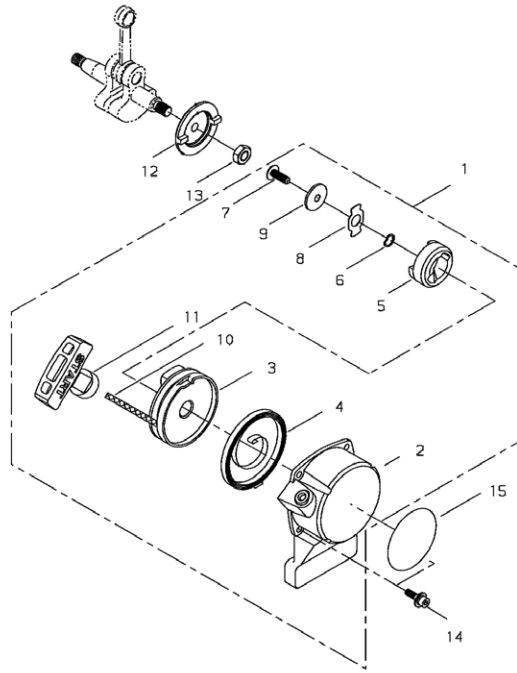

RECOIL STARTER

RECOIL STARTER

Key	Lv	Part no.	Part description	Quantity
1		A051-001490	RECOIL STARTER ASSY	1
2	•	A500-000620	STARTER CASE	1
3	•	A506-000130	REEL	1
4	•	A504-000050	RECOIL SPRING	1
5	•	A518-000020	DOG	1
6	•	V346-000030	WAVE WASHER	1
7	•	V253-000260	SCREW	1
8	•	A606-000000	RETAINER	1
9	•	V303-000110	WASHER	1
10	•	A509-000060	ROPE	1
11	•	A511-000090	KNOB	1
12		A520-000080	STARTER PULLEY	1
13		900503-00008	NUT	1
14		V202-000180	BOLT SPW	4
15		X504-003080	LABEL TRADE	1