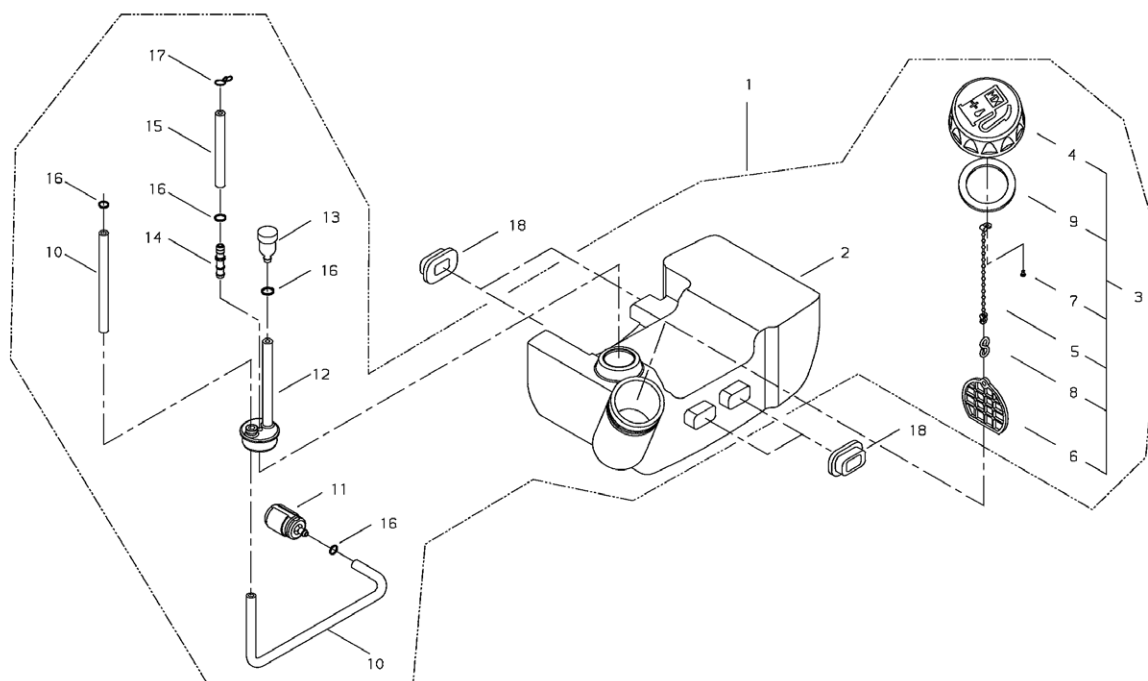

FUEL TANK

FUEL TANK

Key	Lv	Part no.	Part description	Quantity
1		P021-029590	FUEL TANK ASSY	1
2	•	A350-001010	FUEL TANK	1
3	•	A033-000010	FUEL CAP ASSY	1
4	• •	A355-000180	FUEL CAP	1
5	• • •	22128-57250	CHAIN CAP	1
6	• • •	22155-21330	HOOK	1
7	• • •	91483-02506	SCREW TAPPING	1
8	• • •	22150-21350	CLIP	1
9	• • •	V107-000010	GASKET	1
10	•	V471-002350	PIPE	1
11	•	A369-000070	FUEL FILTER	1
12	•	V470-000880	GROMMET	1
13	•	A356-000050	VALVE,VHECK	1
14	•	V186-000210	JOINT	1
15	•	V471-002360	PIPE	1
16	•	V490-000500	CLIP	4
17	•	V490-000510	CLIP	1
18		V420-002220	TANK CUSHION	4