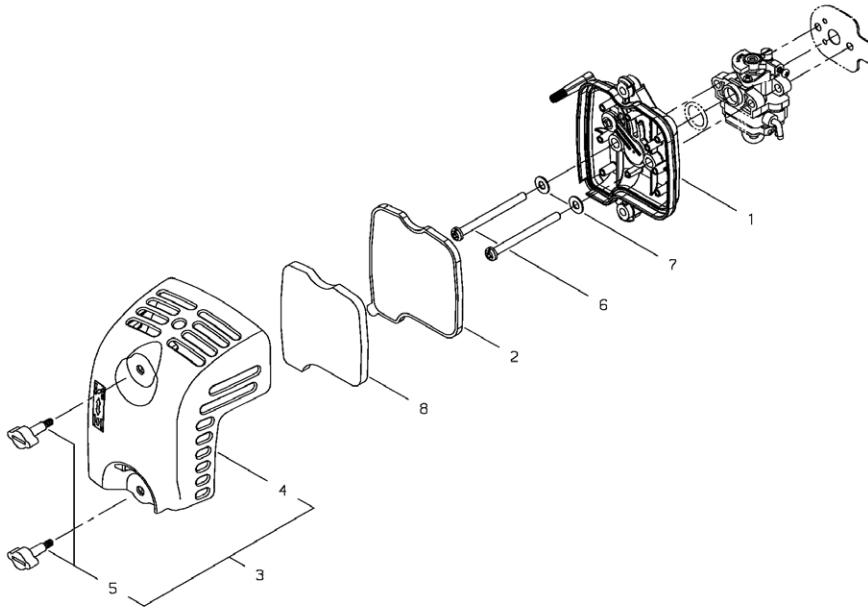

AIR CLEANER

AIR CLEANER

Key	Lv	Part no.	Part description	Quantity
1		A023-000010	CLEANER BODY ASSY	1
2		A226-000690	FILTER	1
3		P021-028520	CLEANER COVER ASSY	1
4		• A232-000900	CLEANER COVER	1
5		• 62901-82330	KNOB	2
6		91581-05060	SCREW,PM	2
7		900603-00005	WASHER 5	2
8		A226-000700	PREFILTER	1