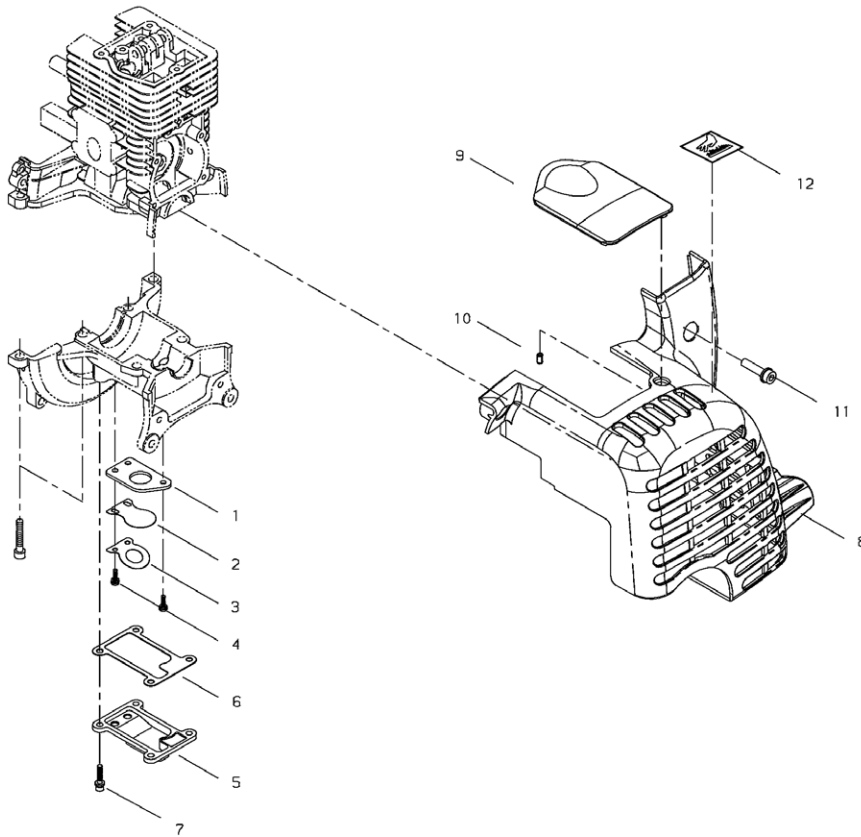

shindaiwa

EB2510

CYLINDER

CYLINDER

Key	Lv	Part no.	Part description	Quantity
1		P021-027580	CYLINDER BLOCK SET	1
2	•	900105-05016	BOLT, H.S. 5*16	6
3		A024-000050	REED VALVE	1
4		V485-001260	LEAD WIRE	1
5		A209-000190	BAFFLE PLATE COMP	1
6	•	V103-001130	GASKET	2
7		91582-05022	SCREW,PM-SPW	4
8		C487-000200	BRACKET	1
9		68902-83321	CABLE ADJUSTER	1
10		92018-06000	NUT	1

ENGINE COVER

ENGINE COVER

Key	Lv	Part no.	Part description	Quantity
1		A200-000750	INSULATOR	1
2		A211-000030	VALVE	1
3		A212-000040	STOPPER	1
4		91341-03010	SCREW-SW	3
5		A123-000000	COVER	1
6		V109-000100	GASKET	1
7		V202-000340	BOLT-SPW	4
8		A190-000900	ENGINE COVER	1
9		A429-000080	GROMMET	1
10		900342-40008	PIN, SPRING 4*8	1
11		V203-000450	BOLT PC	3
12		X505-002780	LABEL CAUTION	1

PISTON

PISTON

Key	Lv	Part no.	Part description	Quantity
1		P021-033930	PISTON KIT	1
2		A011-000630	CRANKSHAFT COMP	1
3		V505-000110	OIL SEAL	1
4		V505-000120	OIL SEAL	1

VALVE

VALVE

Key	Lv	Part no.	Part description	Quantity
1		A063-000000	CAM GEAR ASSY	1
2	•	A622-000000	CAM GEAR	1
3	•	A146-000000	WEIGHT	1
4	•	V452-000610	COIL SPRING	1
5	•	C603-000240	PLATE	1
6	•	91449-04006	SCREW,TAPPING	1
7		V623-000030	ROLLER	2
8		A600-000001	LIFTER	2
9		V303-000220	WASHER	1
10		A607-000010	PUSH ROD	2
11		A136-000010	CAM GEAR COVER	1
12		V109-000110	GASKET	1
13		V202-000350	BOLT-SPW	5
14		V253-000540	SCREW	1
15		V303-000120	COLLAR	1
16		A603-000040	INTAKE VALVE	1
17		A603-000050	EXHAUST VALVE	1
18		A604-000010	VALVE SPRING	2
19		A606-000040	RETAINER	2
20		A610-000050	ROCKER ARM ASSY	2
21	•	A610-000060	ROCKER ARM	2
22	•	A613-000010	ADJUST SCREW	2
23	•	V263-000230	NUT	2
24		V623-000040	ROLLER	1
25		A137-000020	ROCKER ARM COVER	1