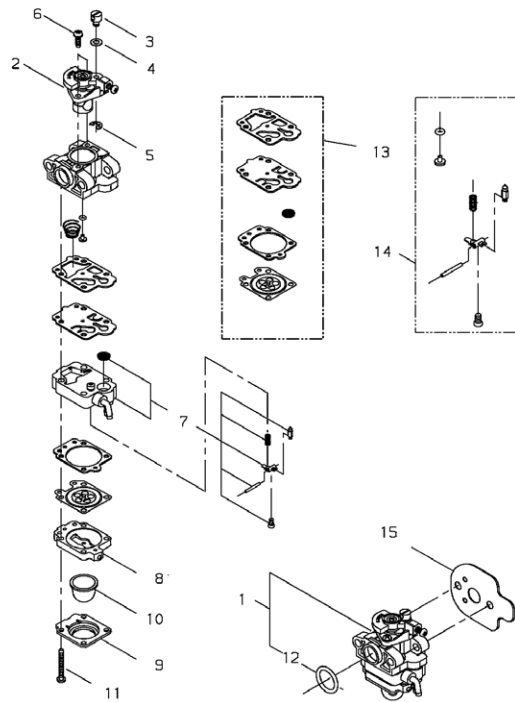

PISTON

PISTON

Key	Lv	Part no.	Part description	Quantity
1		P021-033930	PISTON KIT	1
2		A011-000630	CRANKSHAFT COMP	1
3		V505-000110	OIL SEAL	1
4		V505-000120	OIL SEAL	1

VALVE

VALVE

Key	Lv	Part no.	Part description	Quantity
1		A063-000000	CAM GEAR ASSY	1
2	•	A622-000000	CAM GEAR	1
3	•	A146-000000	WEIGHT	1
4	•	V452-000610	COIL SPRING	1
5	•	C603-000240	PLATE	1
6	•	91449-04006	SCREW,TAPPING	1
7		V623-000030	ROLLER	2
8		A600-000001	LIFTER	2
9		V303-000220	WASHER	1
10		A607-000010	PUSH ROD	2
11		A136-000010	CAM GEAR COVER	1
12		V109-000110	GASKET	1
13		V202-000350	BOLT-SPW	5
14		V253-000540	SCREW	1
15		V303-000120	COLLAR	1
16		A603-000040	INTAKE VALVE	1
17		A603-000050	EXHAUST VALVE	1
18		A604-000010	VALVE SPRING	2
19		A606-000040	RETAINER	2
20		A610-000050	ROCKER ARM ASSY	2
21	•	A610-000060	ROCKER ARM	2
22	•	A613-000010	ADJUST SCREW	2
23	•	V263-000230	NUT	2
24		V623-000040	ROLLER	1
25		A137-000020	ROCKER ARM COVER	1

PIPE

PIPE

Key	Lv	Part no.	Part description	Quantity
1		68912-63110	PIPE	1
2		68912-63120	NOZZLE	1

MAGNETO

MAGNETO

Key	Lv	Part no.	Part description	Quantity
1		A409-000410	ROTOR	1
2		93115-03010	KEY	1
3		V265-000140	NUT	1
4		A411-000540	COIL ASSY	1
5	•	A427-000110	PLUG CAP	1
6	•	A426-000070	COIL SPRING	1
7		V485-001910	LEAD WIRE	1
8		V136-000060	GROMMET	1
9		V322-000040	INSULATOR	2
10		V202-000360	BOLT-SLPW	2
11		CMR5H	SPARK PLUG	1

CABURETOR

CABURETOR

Key	Lv	Part no.	Part description	Quantity
1		A021-001960	CARBURETOR ASSY	1
2	•	68902-81310	VALVE	1
3	•	123172-45130	SWIVEL	1
4	•	123149-54230	WASHER	1
5	•	123173-07930	CLIP	1
6	•	123114-44330	SCREW	2
7	•	P003-003290	PUMP BODY ASSY	1
8	•	123180-05560	BODY, AIR PURGE	1
9	•	123142-05560	COVER, PRIMER PUMP	1
10	•	123181-40630	PUMP, PRIMER	1
11	•	123110-05560	SCREW, PUMP COVER	4
12	•	900720-00015	O-RING 15	1
13	•	P050-008560	KIT GASKET	1
14	•	68902-98310	VALVE SET	1
15		V103-001140	GASKET	1