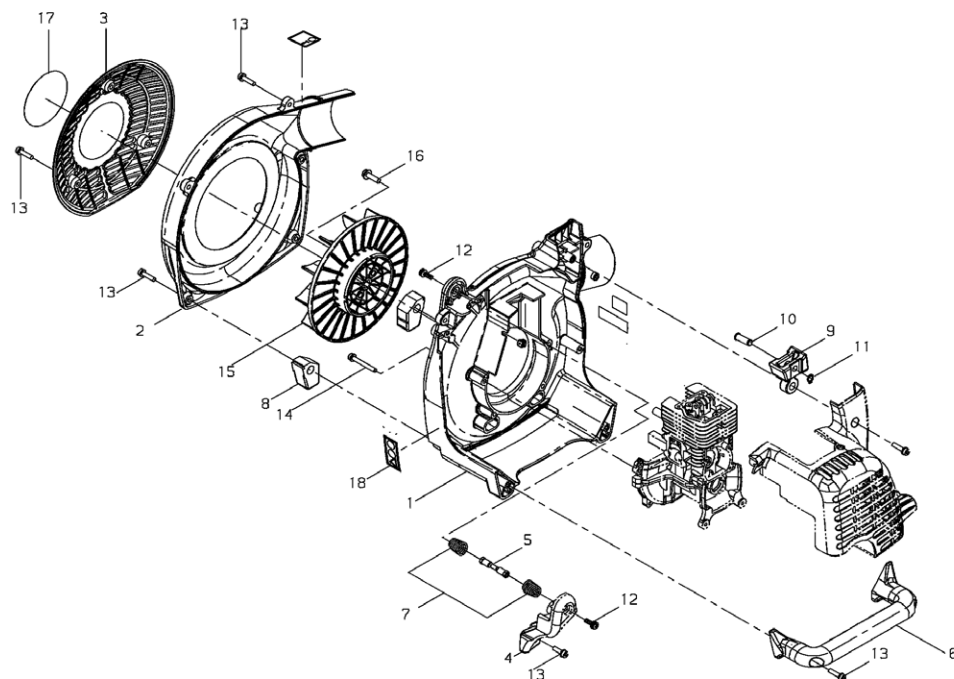

ENGINE COVER

ENGINE COVER

Key	Lv	Part no.	Part description	Quantity
1		A200-000750	INSULATOR	1
2		A211-000030	VALVE	1
3		A212-000040	STOPPER	1
4		91341-03010	SCREW-SW	3
5		A123-000000	COVER	1
6		V109-000100	GASKET	1
7		V202-000340	BOLT-SPW	4
8		A190-000900	ENGINE COVER	1
9		A429-000080	GROMMET	1
10		900342-40008	PIN, SPRING 4*8	1
11		V203-000450	BOLT PC	3
12		X505-002780	LABEL CAUTION	1

PISTON

PISTON

Key	Lv	Part no.	Part description	Quantity
1		P021-033930	PISTON KIT	1
2		A011-000630	CRANKSHAFT COMP	1
3		V505-000110	OIL SEAL	1
4		V505-000120	OIL SEAL	1

VALVE

VALVE

Key	Lv	Part no.	Part description	Quantity
1		A063-000000	CAM GEAR ASSY	1
2	•	A622-000000	CAM GEAR	1
3	•	A146-000000	WEIGHT	1
4	•	V452-000610	COIL SPRING	1
5	•	C603-000240	PLATE	1
6	•	91449-04006	SCREW,TAPPING	1
7		V623-000030	ROLLER	2
8		A600-000001	LIFTER	2
9		V303-000220	WASHER	1
10		A607-000010	PUSH ROD	2
11		A136-000010	CAM GEAR COVER	1
12		V109-000110	GASKET	1
13		V202-000350	BOLT-SPW	5
14		V253-000540	SCREW	1
15		V303-000120	COLLAR	1
16		A603-000040	INTAKE VALVE	1
17		A603-000050	EXHAUST VALVE	1
18		A604-000010	VALVE SPRING	2
19		A606-000040	RETAINER	2
20		A610-000050	ROCKER ARM ASSY	2
21	•	A610-000060	ROCKER ARM	2
22	•	A613-000010	ADJUST SCREW	2
23	•	V263-000230	NUT	2
24		V623-000040	ROLLER	1
25		A137-000020	ROCKER ARM COVER	1

26	V109-000120	GASKET	1
27	V202-000350	BOLT-SPW	3
28	V392-000030	PLATE	2

VOLUT CASE

VOLUT CASE

Key	Lv	Part no.	Part description	Quantity
1		E103-000750	VOLUTE CASE	1
2		E103-000760	VOLUTE COVER	1
3		E104-000140	INTAKE COVER	1
4		C411-000090	HANDLE COVER	1
5		V263-000100	NUT	1
6		C410-000620	HANDLE	1
7		V450-000820	COIL SPRING	2
8		V420-002140	CUSHION	2
9		V420-002150	CUSHION	1
10		C226-000050	PIN	1
11		92423-08000	SNAP RING	1
12		V253-000250	SCREW ADHEISIVE	2
13		V203-000450	BOLT PC	12
14		V203-000530	BOLT SW	4
15		E100-000120	FAN	1
16		V204-000270	BOLT SPW	2
17		X543-001170	LABEL TRADE	1
18		X505-003350	LABEL,CAUTION	1