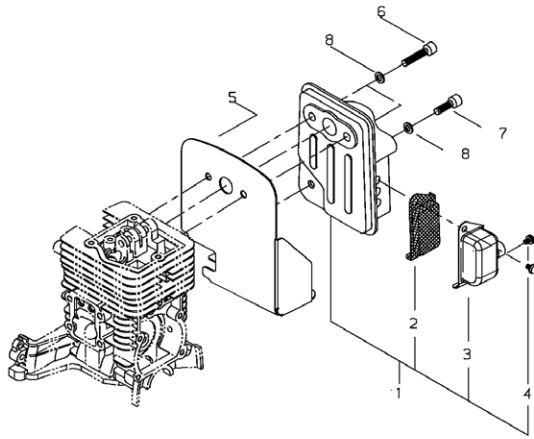

MUFFLER

MUFFLER

Key	Lv	Part no.	Part description	Quantity
1		A030-000040	MUFFLER ASSY	1
2	•	A310-000230	SCREEN	1
3	•	A313-001140	TAIL PIPE	1
4	•	91572-04006	SCREW,PM-SW	2
5		V104-001000	GASKET	1
6		V203-001000	BOLT	2
7		900105-05016	BOLT, H.S. 5*16	1
8		900600-00005	WASHER 5	3