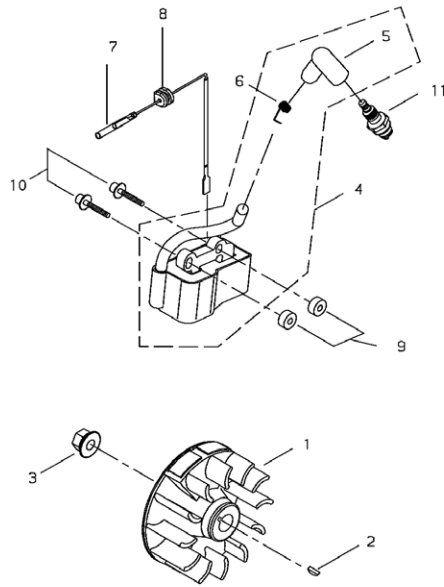

PISTON

PISTON

Key	Lv	Part no.	Part description	Quantity
1		P021-033930	PISTON KIT	1
2		A011-000630	CRANKSHAFT COMP	1
3		V505-000110	OIL SEAL	1
4		V505-000120	OIL SEAL	1

VALVE

VALVE

Key	Lv	Part no.	Part description	Quantity
1		A063-000000	CAM GEAR ASSY	1
2	•	A622-000000	CAM GEAR	1
3	•	A146-000000	WEIGHT	1
4	•	V452-000610	COIL SPRING	1
5	•	C603-000240	PLATE	1
6	•	91449-04006	SCREW,TAPPING	1
7		V623-000030	ROLLER	2
8		A600-000001	LIFTER	2
9		V303-000220	WASHER	1
10		A607-000010	PUSH ROD	2
11		A136-000010	CAM GEAR COVER	1
12		V109-000110	GASKET	1
13		V202-000350	BOLT-SPW	5
14		V253-000540	SCREW	1
15		V303-000120	COLLAR	1
16		A603-000040	INTAKE VALVE	1
17		A603-000050	EXHAUST VALVE	1
18		A604-000010	VALVE SPRING	2
19		A606-000040	RETAINER	2
20		A610-000050	ROCKER ARM ASSY	2
21	•	A610-000060	ROCKER ARM	2
22	•	A613-000010	ADJUST SCREW	2
23	•	V263-000230	NUT	2
24		V623-000040	ROLLER	1
25		A137-000020	ROCKER ARM COVER	1

26	V109-000120	GASKET	1
27	V202-000350	BOLT-SPW	3
28	V392-000030	PLATE	2

VOLUT CASE

VOLUT CASE

Key	Lv	Part no.	Part description	Quantity
1		E103-000750	VOLUTE CASE	1
2		E103-000760	VOLUTE COVER	1
3		E104-000140	INTAKE COVER	1
4		C411-000090	HANDLE COVER	1
5		V263-000100	NUT	1
6		C410-000620	HANDLE	1
7		V450-000820	COIL SPRING	2
8		V420-002140	CUSHION	2
9		V420-002150	CUSHION	1
10		C226-000050	PIN	1
11		92423-08000	SNAP RING	1
12		V253-000250	SCREW ADHEISIVE	2
13		V203-000450	BOLT PC	12
14		V203-000530	BOLT SW	4
15		E100-000120	FAN	1
16		V204-000270	BOLT SPW	2
17		X543-001170	LABEL TRADE	1
18		X505-003350	LABEL,CAUTION	1

PIPE

PIPE

Key	Lv	Part no.	Part description	Quantity
1		68912-63110	PIPE	1
2		68912-63120	NOZZLE	1

MAGNETO

MAGNETO

Key	Lv	Part no.	Part description	Quantity
1		A409-000410	ROTOR	1
2		93115-03010	KEY	1
3		V265-000140	NUT	1
4		A411-000540	COIL ASSY	1
5	•	A427-000110	PLUG CAP	1
6	•	A426-000070	COIL SPRING	1
7		V485-001910	LEAD WIRE	1
8		V136-000060	GROMMET	1
9		V322-000040	INSULATOR	2
10		V202-000360	BOLT-SLPW	2
11		CMR5H	SPARK PLUG	1