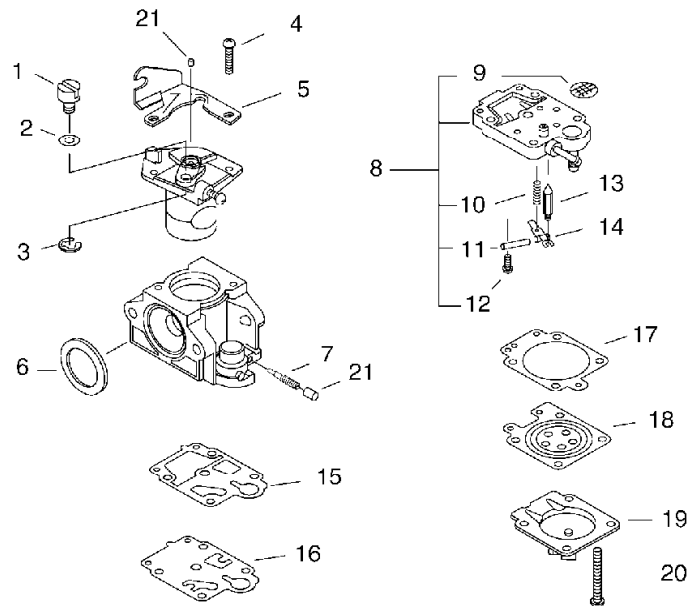

SRM-335TES/U(37) 7 GEAR CASE

KEY	LV	PART NUMBER	Q'TY	DESCRIPTION	REMARKS
1		P021-035820	1	HOUSING ASY,GEAR	
2	+	610320-52130	1	NUT 10	
3	+	699229-56830	1	PLATE, COVER	
4	+	610314-52130	1	PLATE, ADAPTER (L)	
5	+	C535-000920	1	FIXTURE, BLADE	
6	++	610352-56830	1	PLATE, CUP	
7	++	900720-00012	1	O-RING 12	
8	++	C535-000930	1	FIXTURE, BLADE	
9	+	900702-00042	1	CIRCLIP 42	
10	+	900603-50008	1	WASHER	
11	+	900812-06302	1	BEARING, BALL	
12	+	C534-000850	1	SHAFT, GEAR	
13	+	900706-00012	1	CIRCLIP 12	
14	+	V000-000110	1	GEAR SET, BEVEL	
15	++	900810-00629	1	BEARING, BALL 629	
16	+	900701-00009	1	CIRCLIP 9	
17	+	V452-001310	1	SPRING,TORSION	
18	+	V313-000090	1	WASHER,CIRCULAR 20	
19	+	610434-50031	1	BOLT 8* 8	
20	+	900242-05010	1	SCREW 5*10	
21	+	91118-06025	1	BOLT	
22	+	900855-06900	2	BEARING, BALL 6900	
23	+	900858-06900	1	BEARING, BALL 6900Z	
24	+	900702-00022	1	CIRCLIP 22	
25	+	900706-00010	1	CIRCLIP 10	
30		X047-000321	1	CUTTER,ASM LINE	

SRM-335TES/U(37) 8 CARBURETOR

KEY	LV	PART NUMBER	Q'TY	DESCRIPTION	REMARKS
		A021-001550	1	CARBURETOR,DIAPHRAGM	
1	+	123172-45130	1	SWIVEL	
2	+	123149-54230	1	WASHER	
3	+	123173-07930	1	CLIP	
4	+	123114-40630	2	SCREW	
5	+	P003-000180	1	BRACKET CABLE	
6	+	123143-12110	1	RING, PACKING	
7	+	P003-001130	1	NEEDLE, HIGH SPEED	
8	+	P003-001950	1	BODY ASSEMBLY, PUMP	
9	++	123126-10631	1	SCREEN, INLET	
10	++	123122-05560	1	SPRING, METER. LEVER	
11	++	123138-03930	1	PIN, METERING LEVER	
12	++	123139-05560	1	SCREW, M. LEVER PIN	
13	++	123137-19830	1	VALVE, INLET NEEDLE	
14	++	123123-03930	1	LEVER, METERING	
15	+	P003-000100	1	GASKET, PUMP	
16	+	123112-40630	1	DIAPHRAGM, PUMP	
17	+	123140-27230	1	GASKET, M. DIAPHRAGM	
18	+	P003-001850	1	DIAPHRAGM, METERING	
19	+	123142-03930	1	COVER, M. DIAPHRAGM	
20	+	123144-44330	4	SCREW	
21	+	P003-001940	2	WALBRO 88-265	