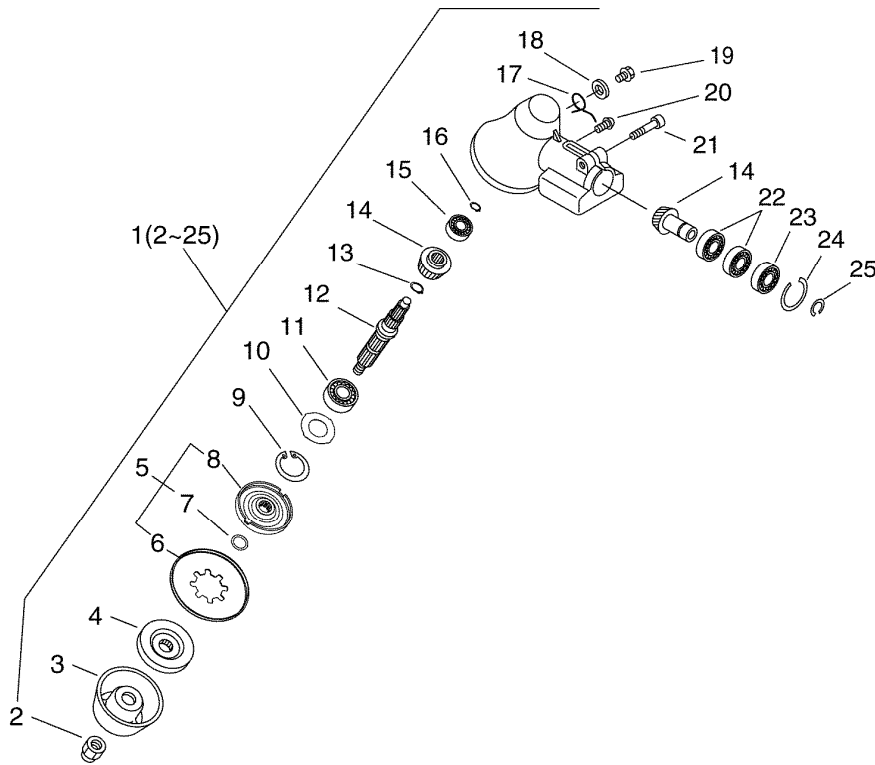

SRM-335TES/U(37) 7 GEAR CASE

KEY	LV	PART NUMBER	Q'TY	DESCRIPTION	REMARKS
31	+	P022-010420	1	HOUSING	
32	+	P022-023180	1	NUT	
33	+	P022-010370	1	SPRING	
34	+	P022-010380	1	NYLON CODE	
35	+	P022-010400	1	BOBBIN	
36	+	P022-000710	2	EYELET	
37	+	P022-010410	1	COVER