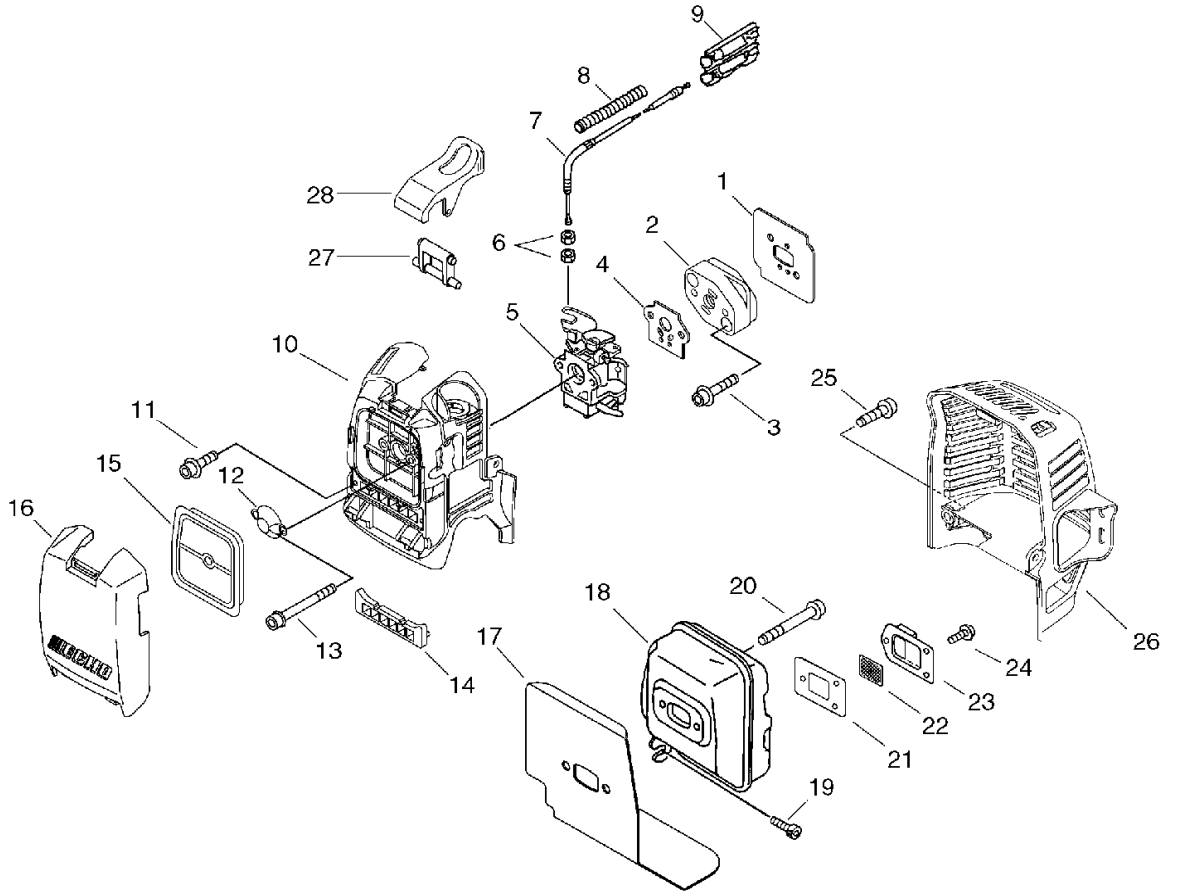

SRM-335TES/U(37) 3 AIR CLEANER, MUFFLER

KEY	LV	PART NUMBER	Q'TY	DESCRIPTION	REMARKS
27		J485-000030	1	HINGE	
28		A235-000100	1	KNOB,CLEANER LID