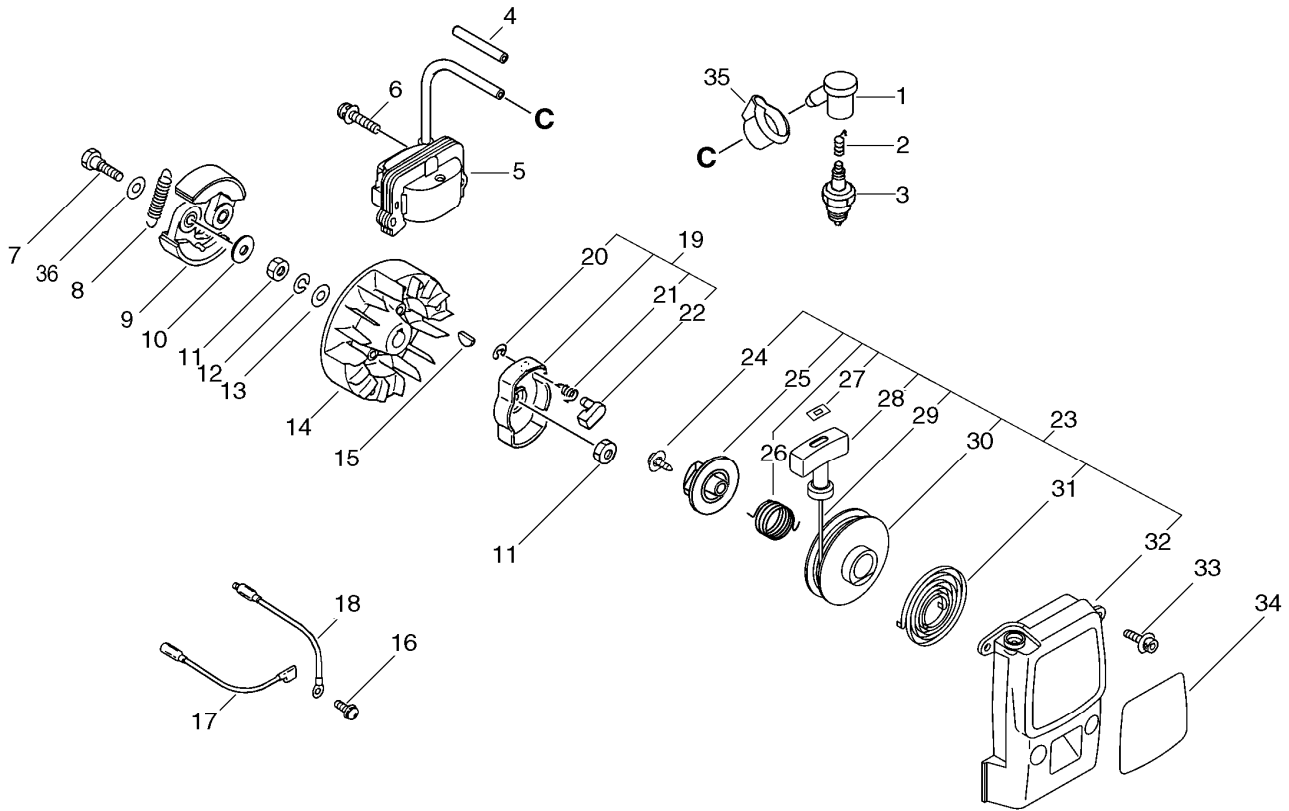

SRM-335TES/U(37) 2 STARTER, MAGNETO

KEY	LV	PART NUMBER	Q'TY	DESCRIPTION	REMARKS
1		A427-000000	1	CAP,SPARK PLUG	
2		A426-000000	1	TERMINAL,SPARKPLUG	
3		A425-000000	1	SPARKPLUG	
4		437412-16430	1	TUBE, PROTECTOR	
5		152626-55730	1	COIL, IGNITION	
6		900162-05020	2	BOLT, H.S. 5*20	
7		A557-000150	2	SHAFT, CLUTCH	
8		A566-000010	1	SPRING, CLUTCH	
9		A553-000000	2	ARM,CLUTCH	
10		175048-05530	2	WASHER (I)	
11		900502-00008	2	NUT 8 (3N)	
12		900605-00008	1	WASHER, SPRING 8	
13		900600-00008	1	WASHER 8	
14		152801-55430	1	ROTOR, MAGNET	
15		100142-12330	1	KEY, WOODRUFF	
16		900238-05010	1	SCREW 5*10	
17		V485-000230	1	LEAD	
18		V485-000240	1	LEAD	
19		A052-000190	1	PULLEY,ASM STARTER	
20	+	P022-002100	2	E-RING	
21	+	177234-40630	2	SPRING, RETURN	
22	+	P022-006850	2	PAWL, STARTER	
23		A051-000760	1	STARTER,RECOIL	
24	+	177236-61830	1	SCREW	
25	+	P022-008460	1	PLATE, CAM	
26	+	P022-008450	1	SPRING,DAMPER