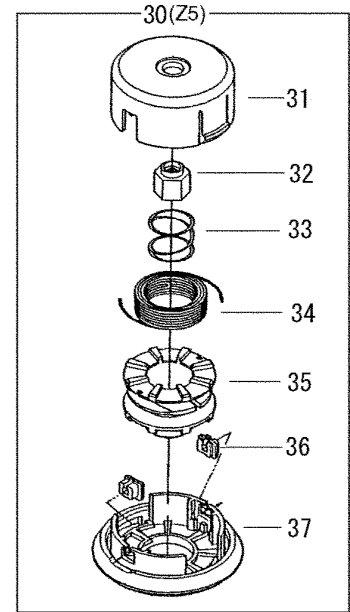

SRM-335TES/U(37) 7 GEAR CASE

KEY	LV	PART NUMBER	Q'TY	DESCRIPTION	REMARKS
31	+	P022-010420	1	HOUSING	
32	+	P022-023180	1	NUT	
33	+	P022-010370	1	SPRING	
34	+	P022-010380	1	NYLON CODE	
35	+	P022-010400	1	BOBBIN	
36	+	P022-000710	2	EYELET	
37	+	P022-010410	1	COVER